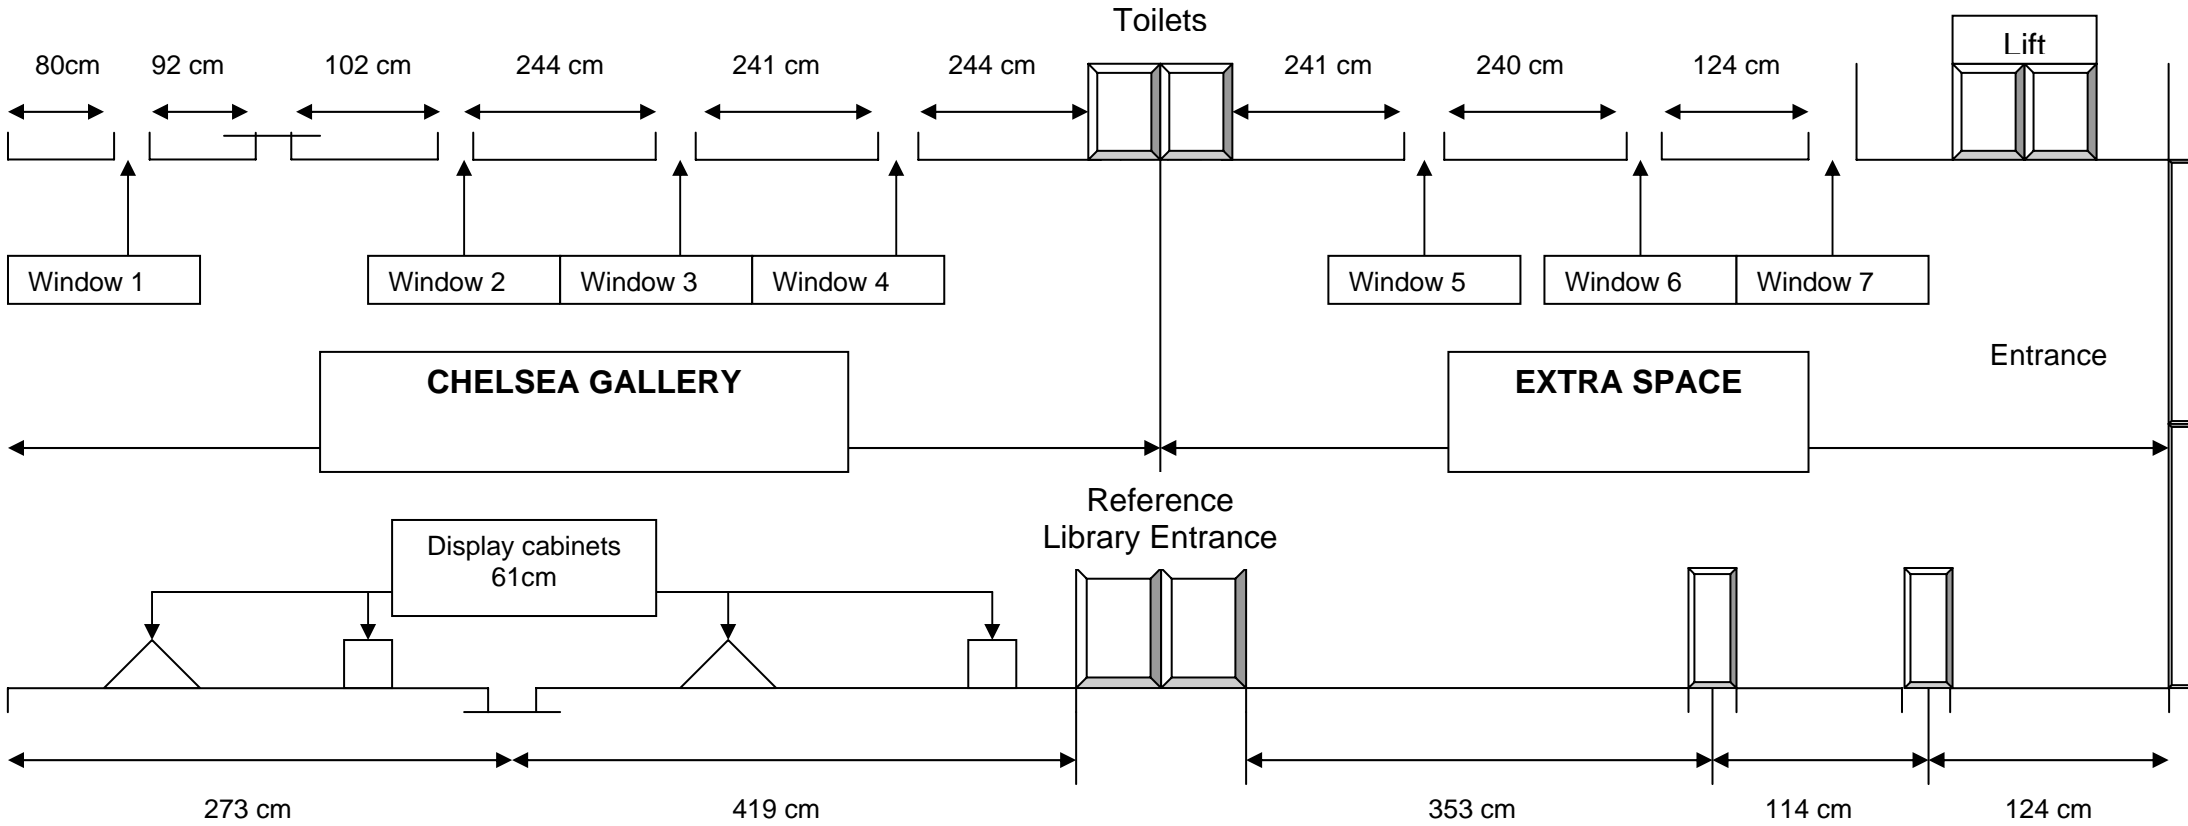

The Chelsea Gallery

*

* The Height of the Gallery is 230 cm