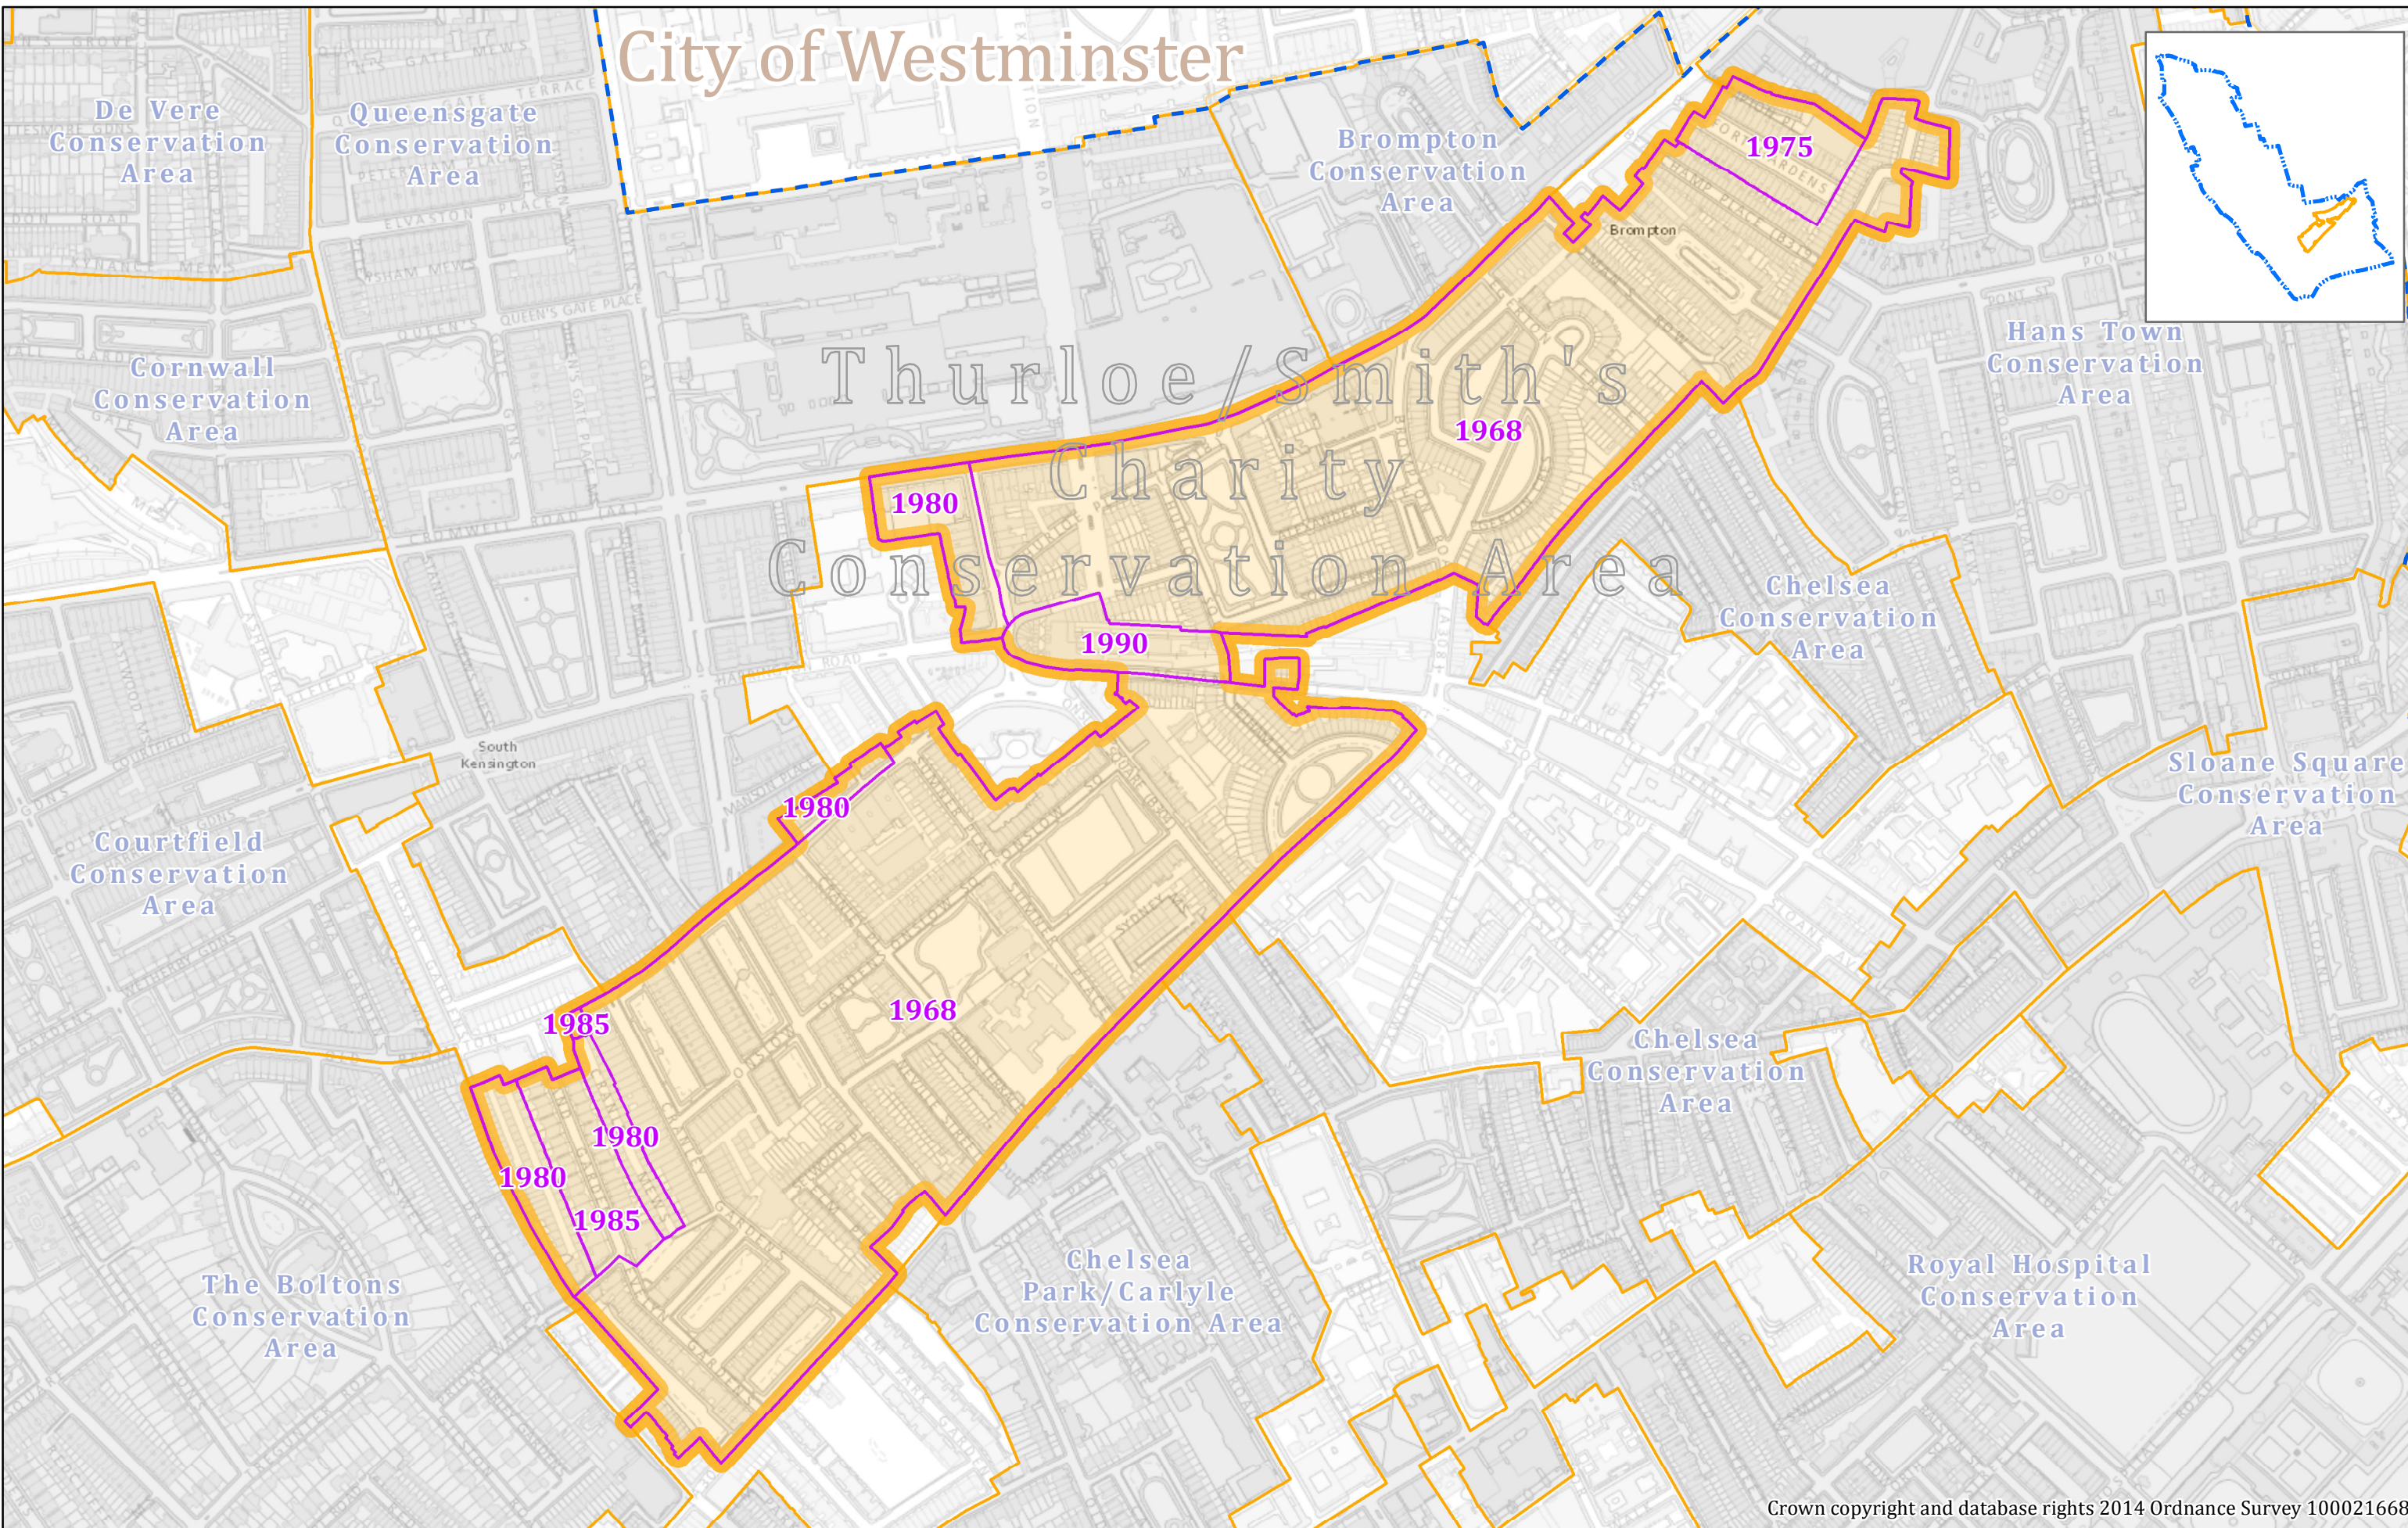

Thurloe/Smith's Charity Conservation Area

City of Westminster

Absolute Scale >>> 1:5,468 at A3

Map produced on 20/03/2014 by PLAT@rbkc.gov.uk Ref: 3839

Crown copyright and database rights 2014 Ordnance Survey 100021668

- 1970 1990 Date of Designation
- Royal Borough of Kensington and Chelsea Boundary
- Adjoining Conservation Area
- Boundary of Thurloe/Smith's Charity Conservation Area