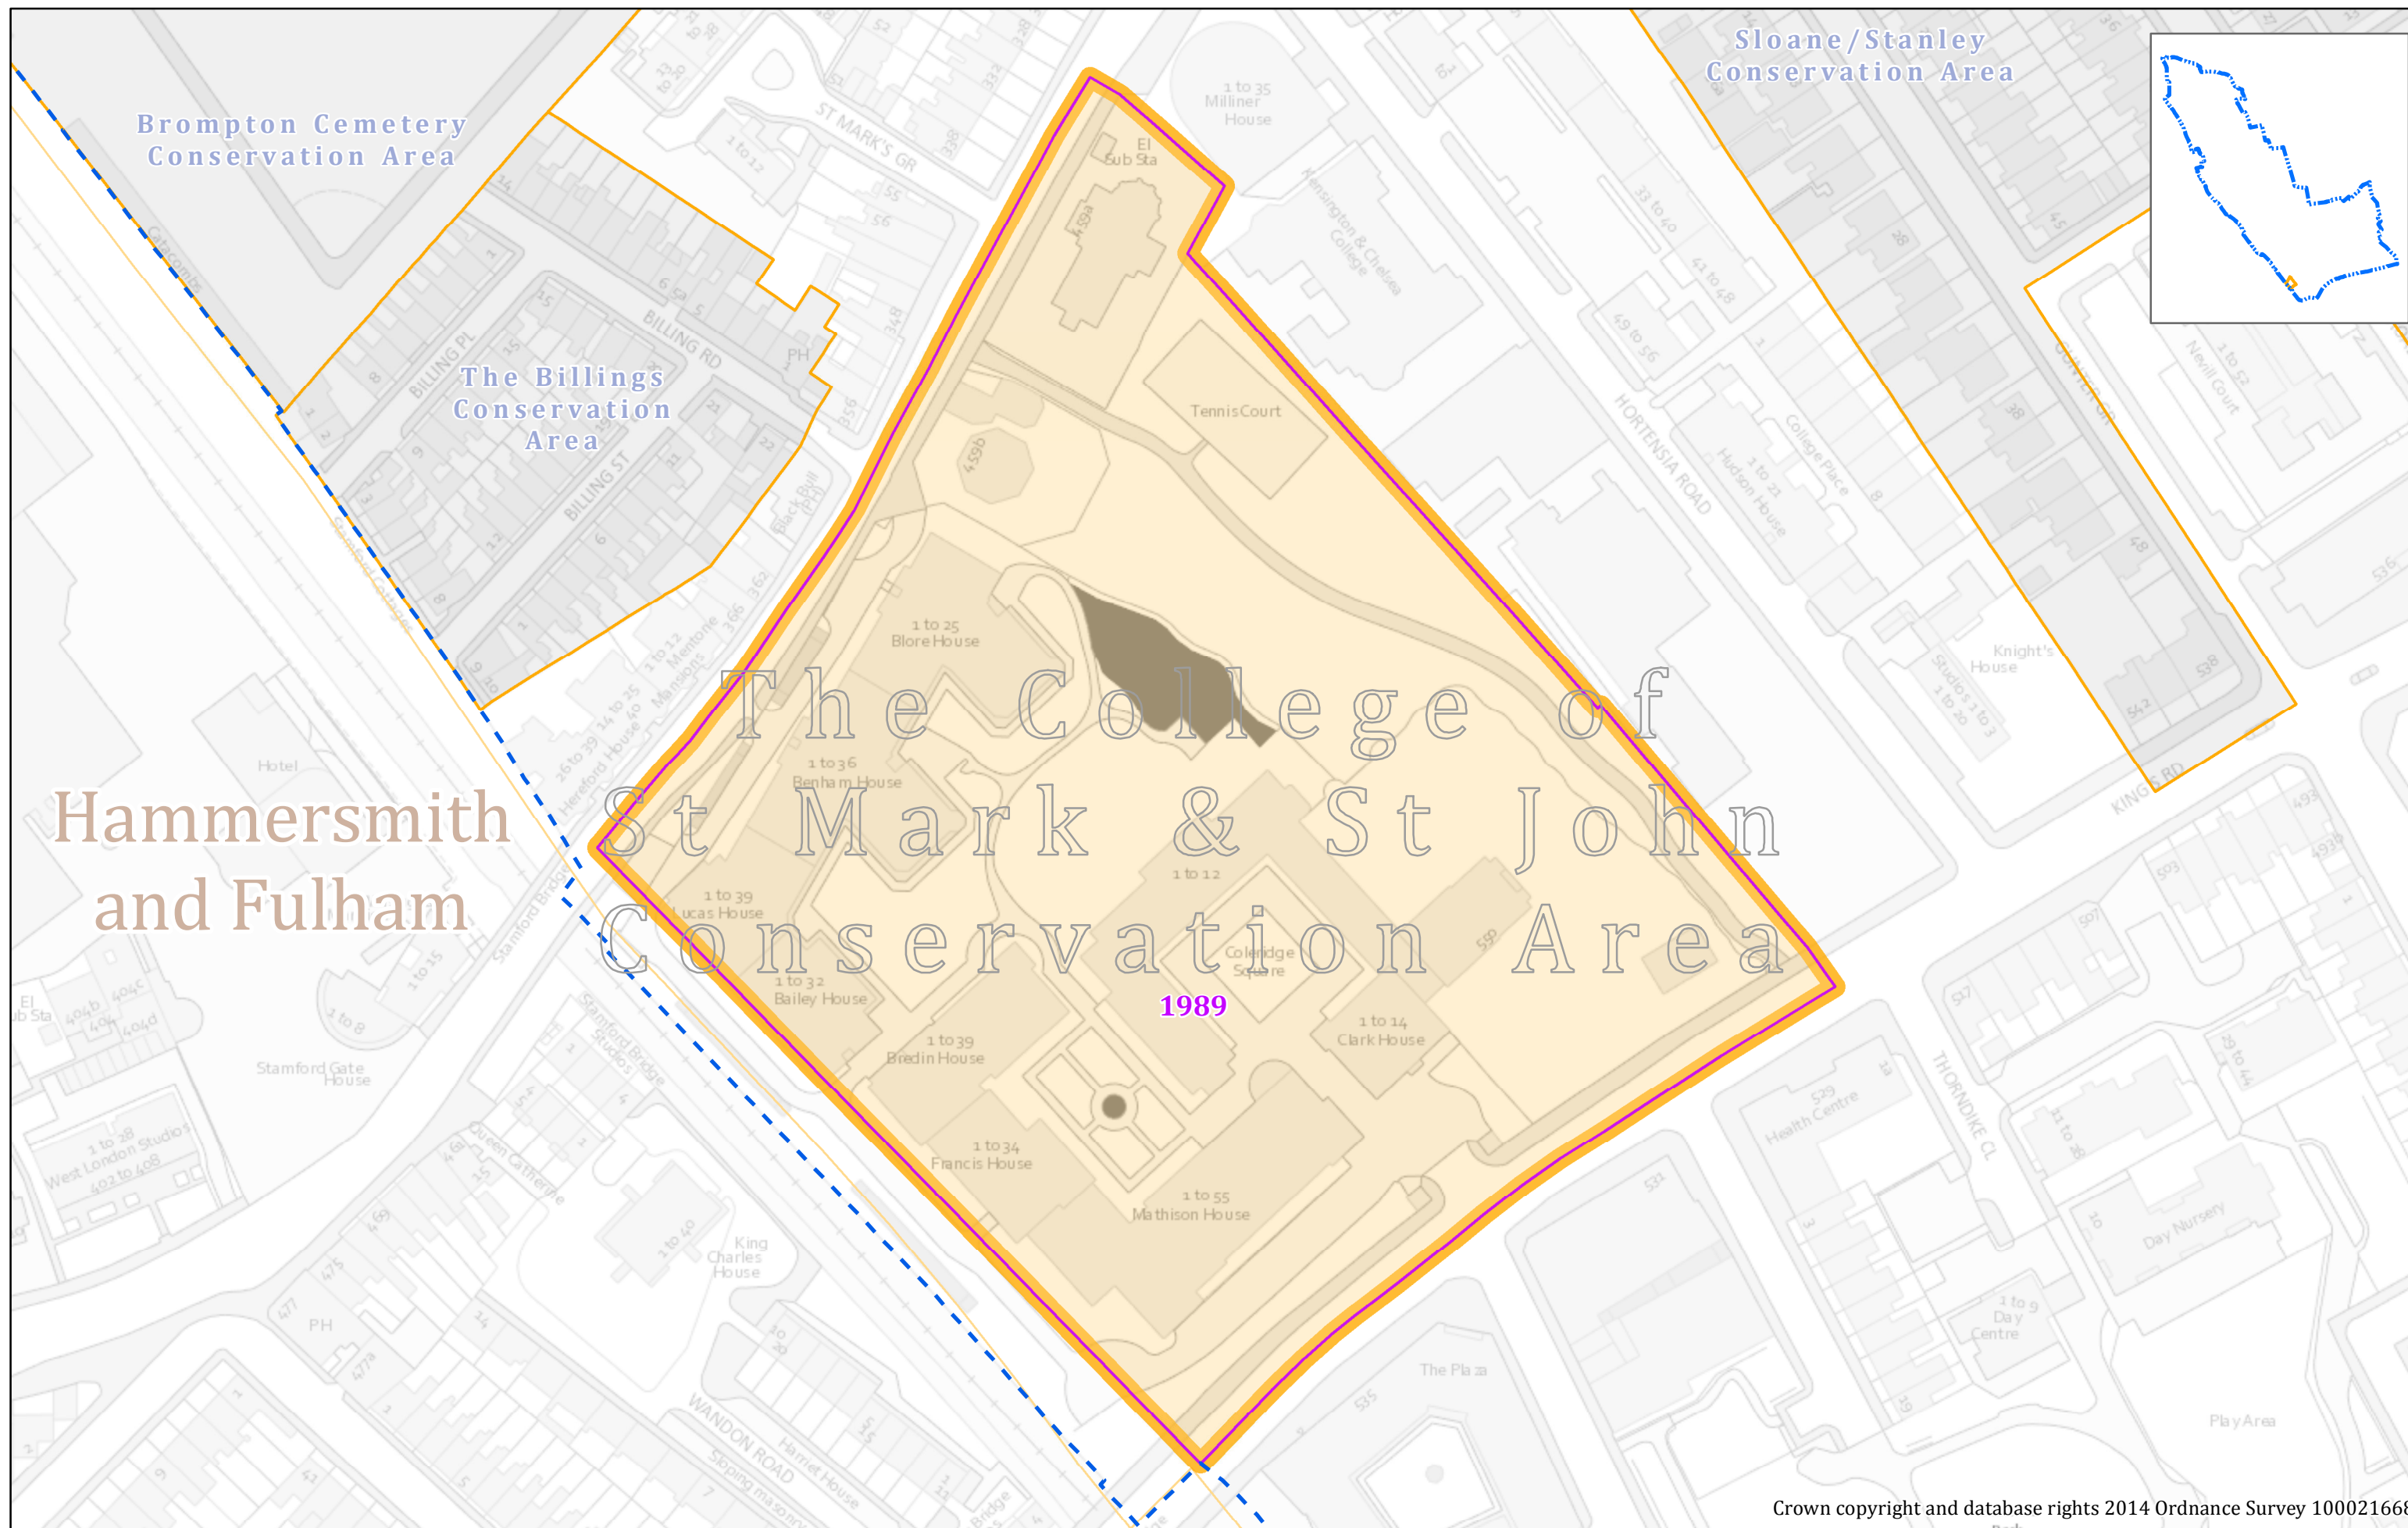

# The College of St Mark & St John Conservation Area

Absolute Scale >>> 1:1,184 at A3

# The College of St Mark & St John Conservation Area

1989

- 1970 1990 Date of Designation
- Royal Borough of Kensington and Chelsea Boundary
- Adjoining Conservation Area
- Boundary of The College of St Mark & St John Conservation Area

Crown copyright and database rights 2014 Ordnance Survey 100021668