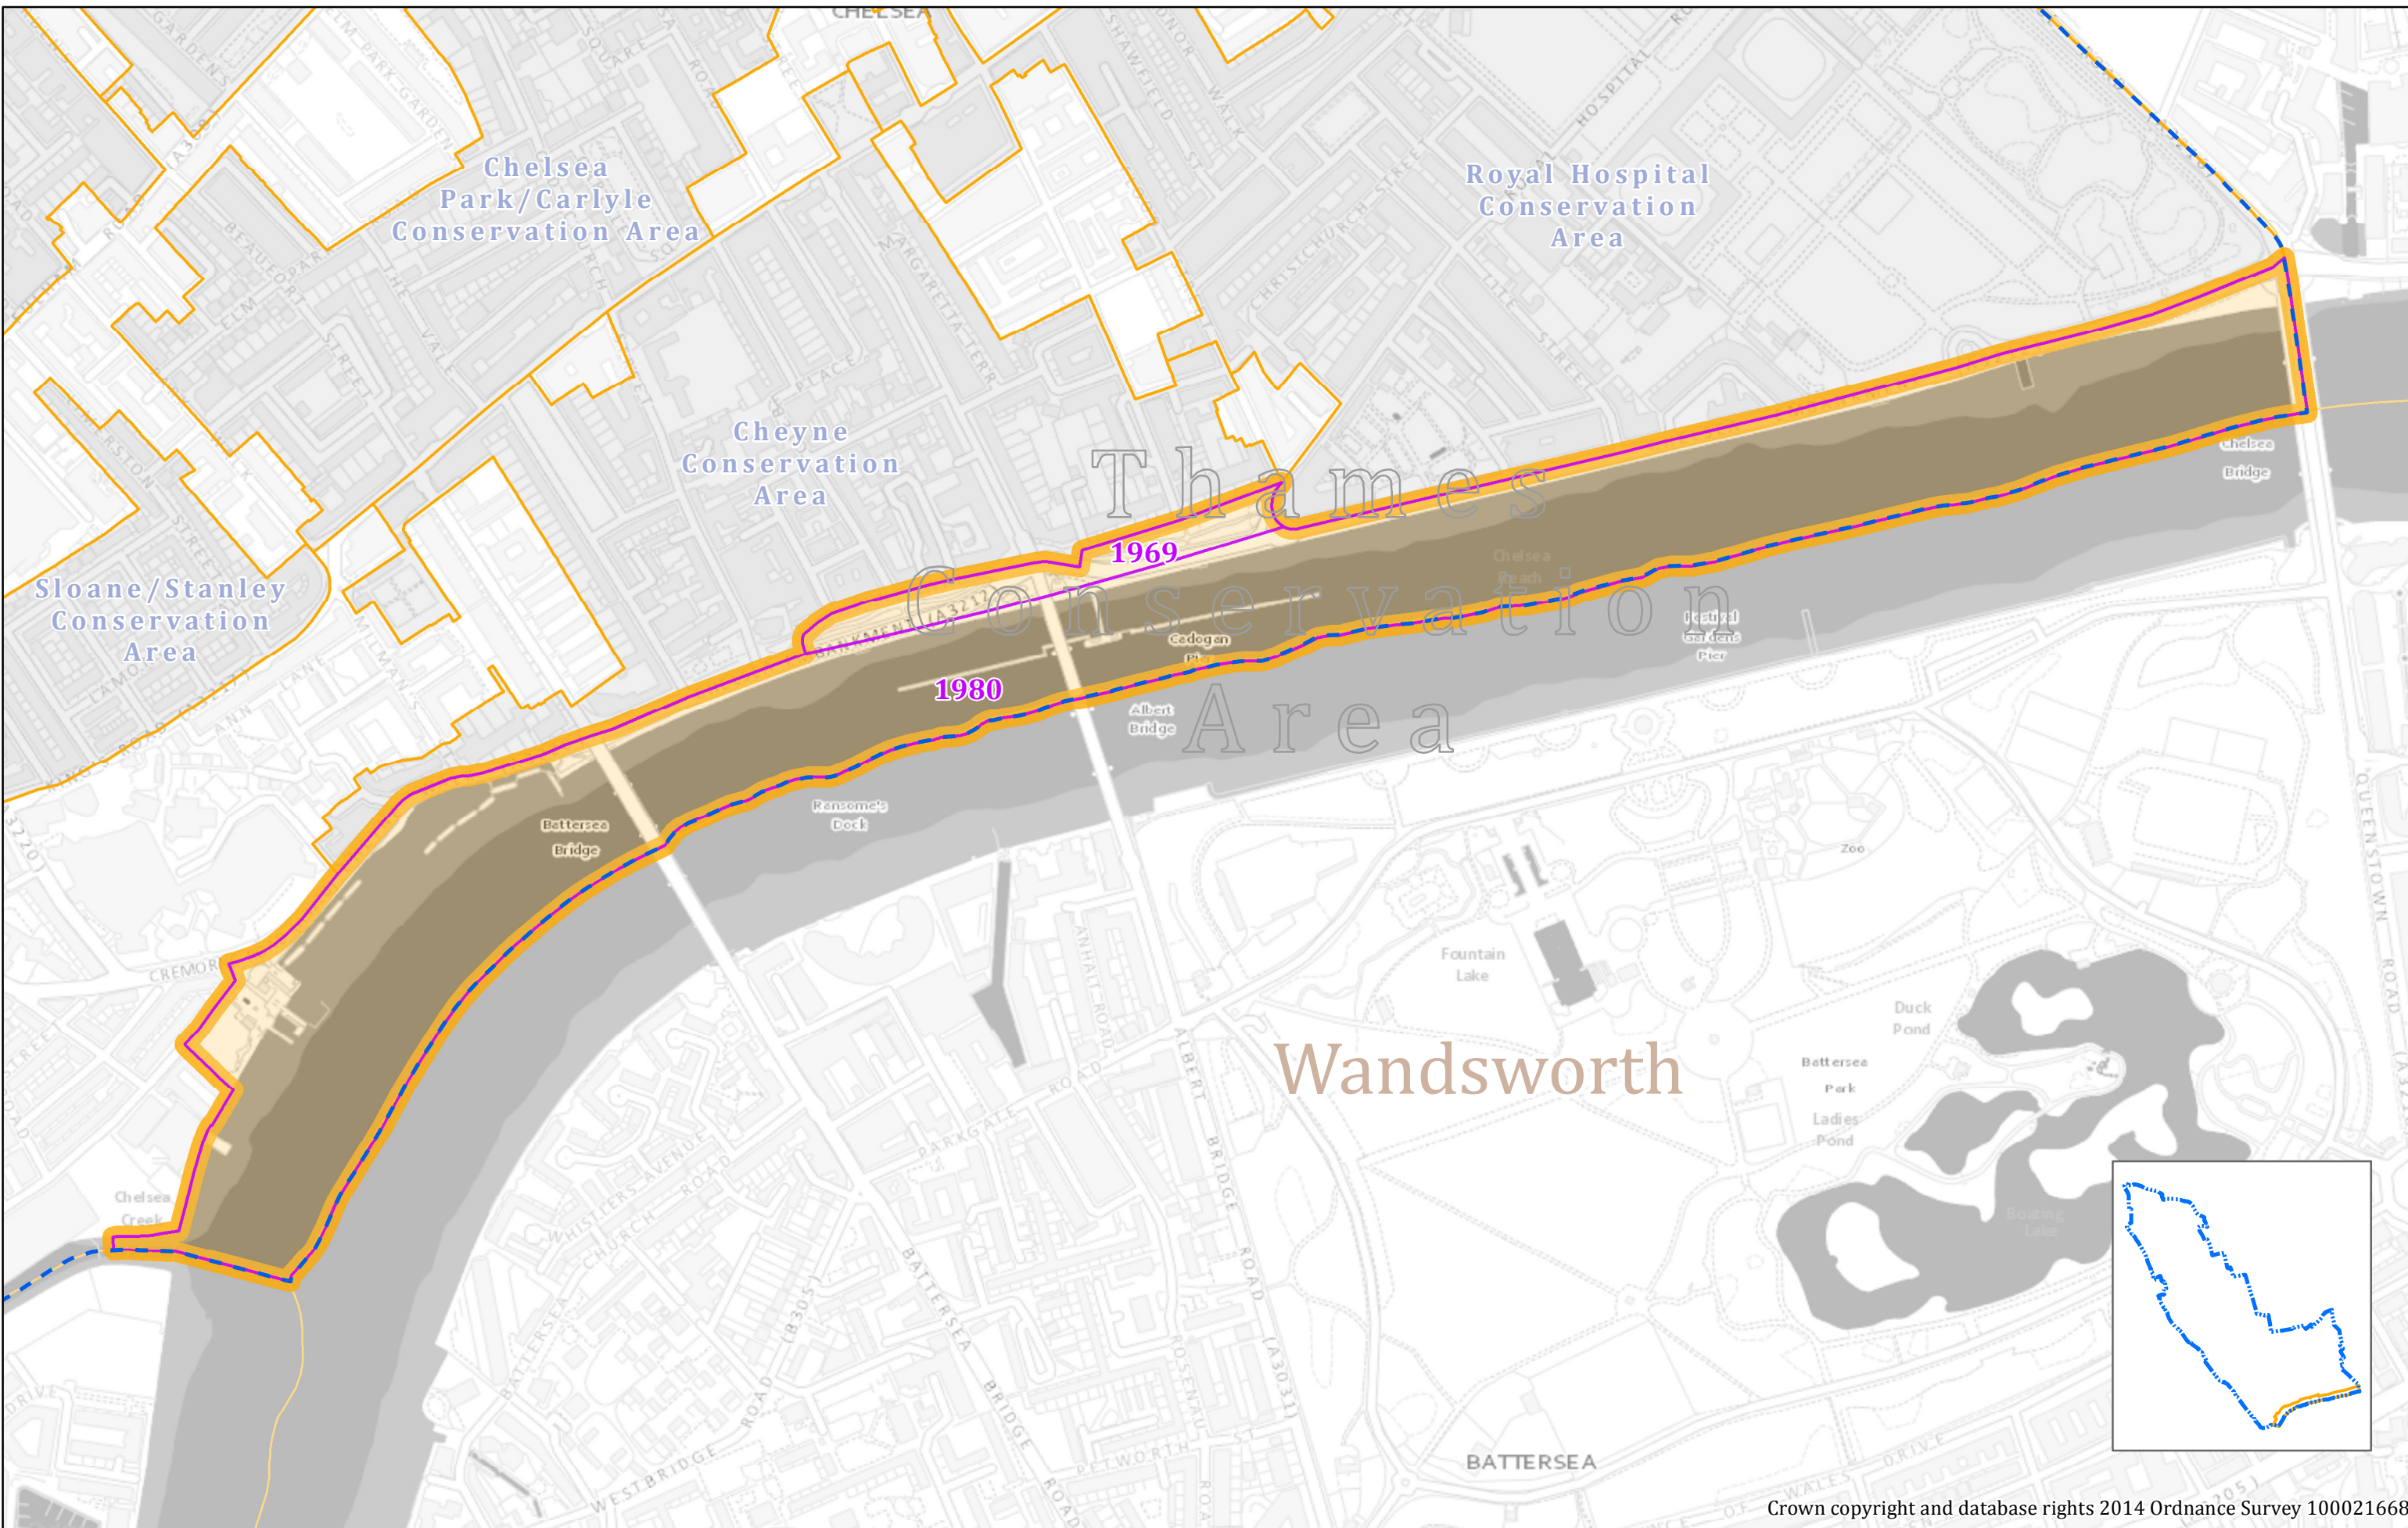

# Thames Conservation Area

Absolute Scale >>> 1:5,632 at A3

Map produced on 20/03/2014 by PLAT@rbkc.gov.uk Ref: 3839

Crown copyright and database rights 2014 Ordnance Survey 100021668

- 1970 1990 Date of Designation
- Royal Borough of Kensington and Chelsea Boundary
- Adjoining Conservation Area
- Boundary of Thames Conservation Area