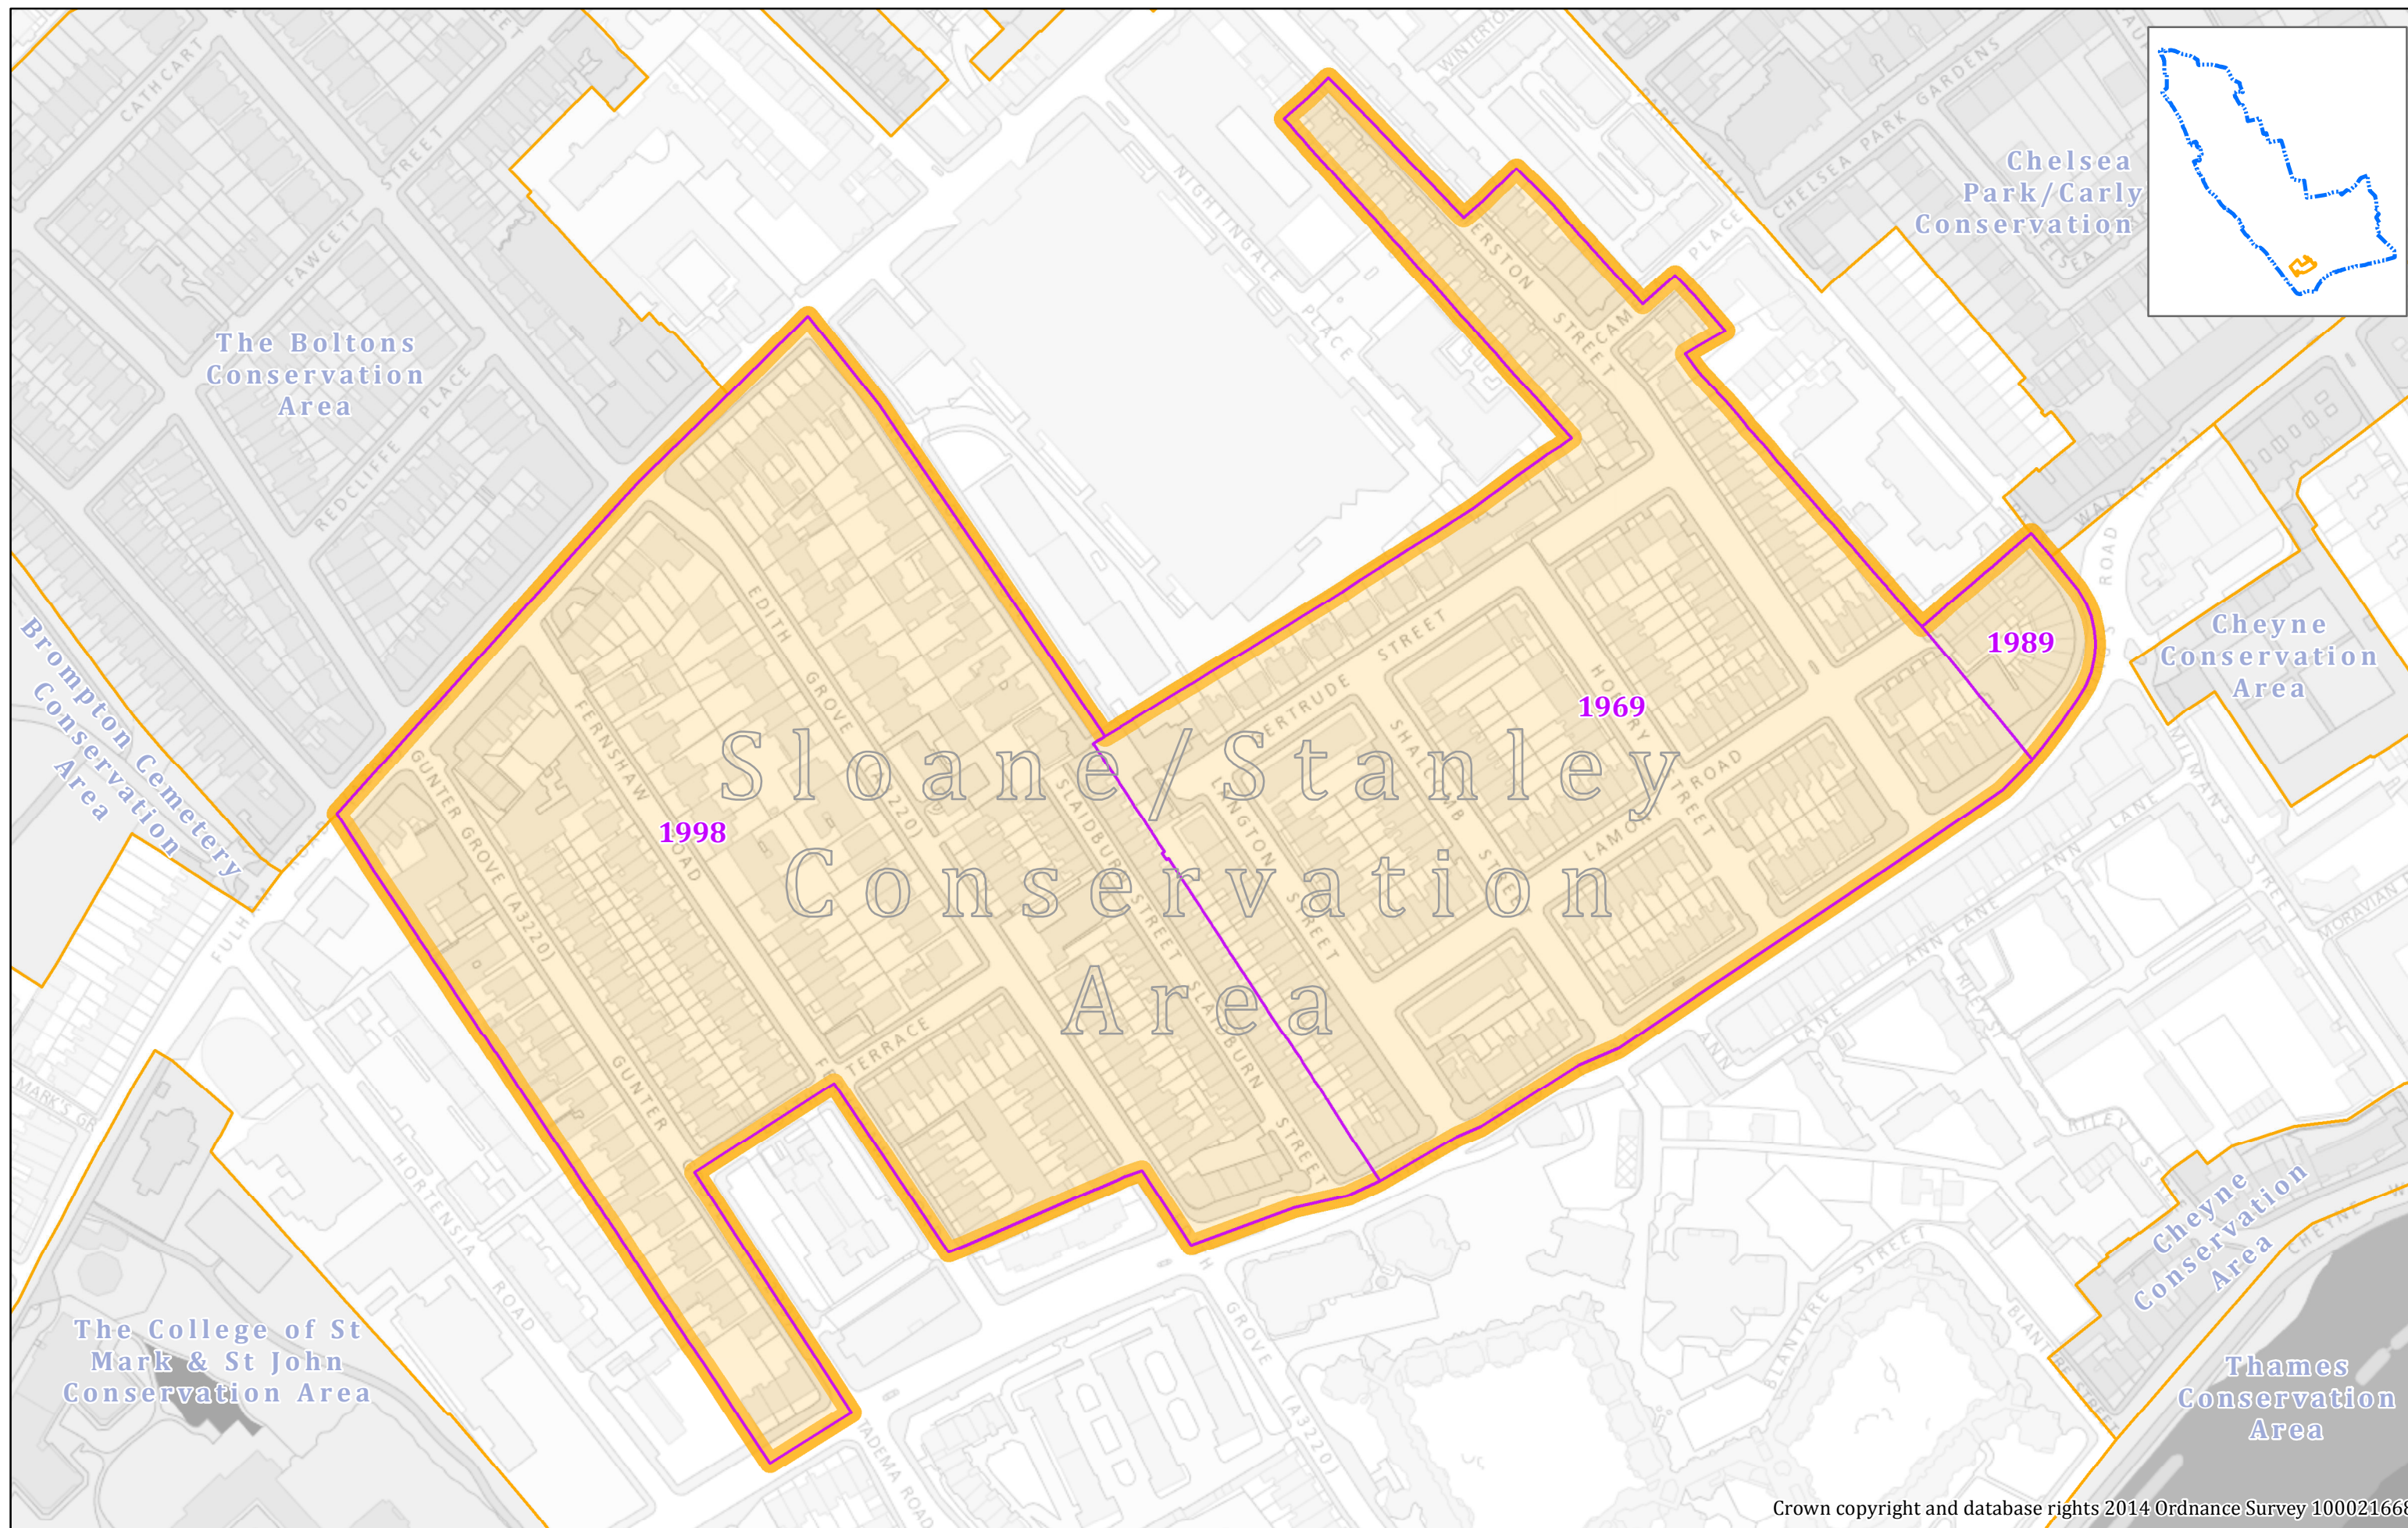

Sloane/Stanley Conservation Area

Absolute Scale >>> 1:2,050 at A3

Map produced on 20/03/2014 by PLAT@rbkc.gov.uk Ref: 3039

Crown copyright and database rights 2014 Ordnance Survey 100021668

Date of Designation

Royal Borough of Kensington and Chelsea Boundary

Adjoining Conservation Area

Boundary of Sloane/Stanley Conservation Area