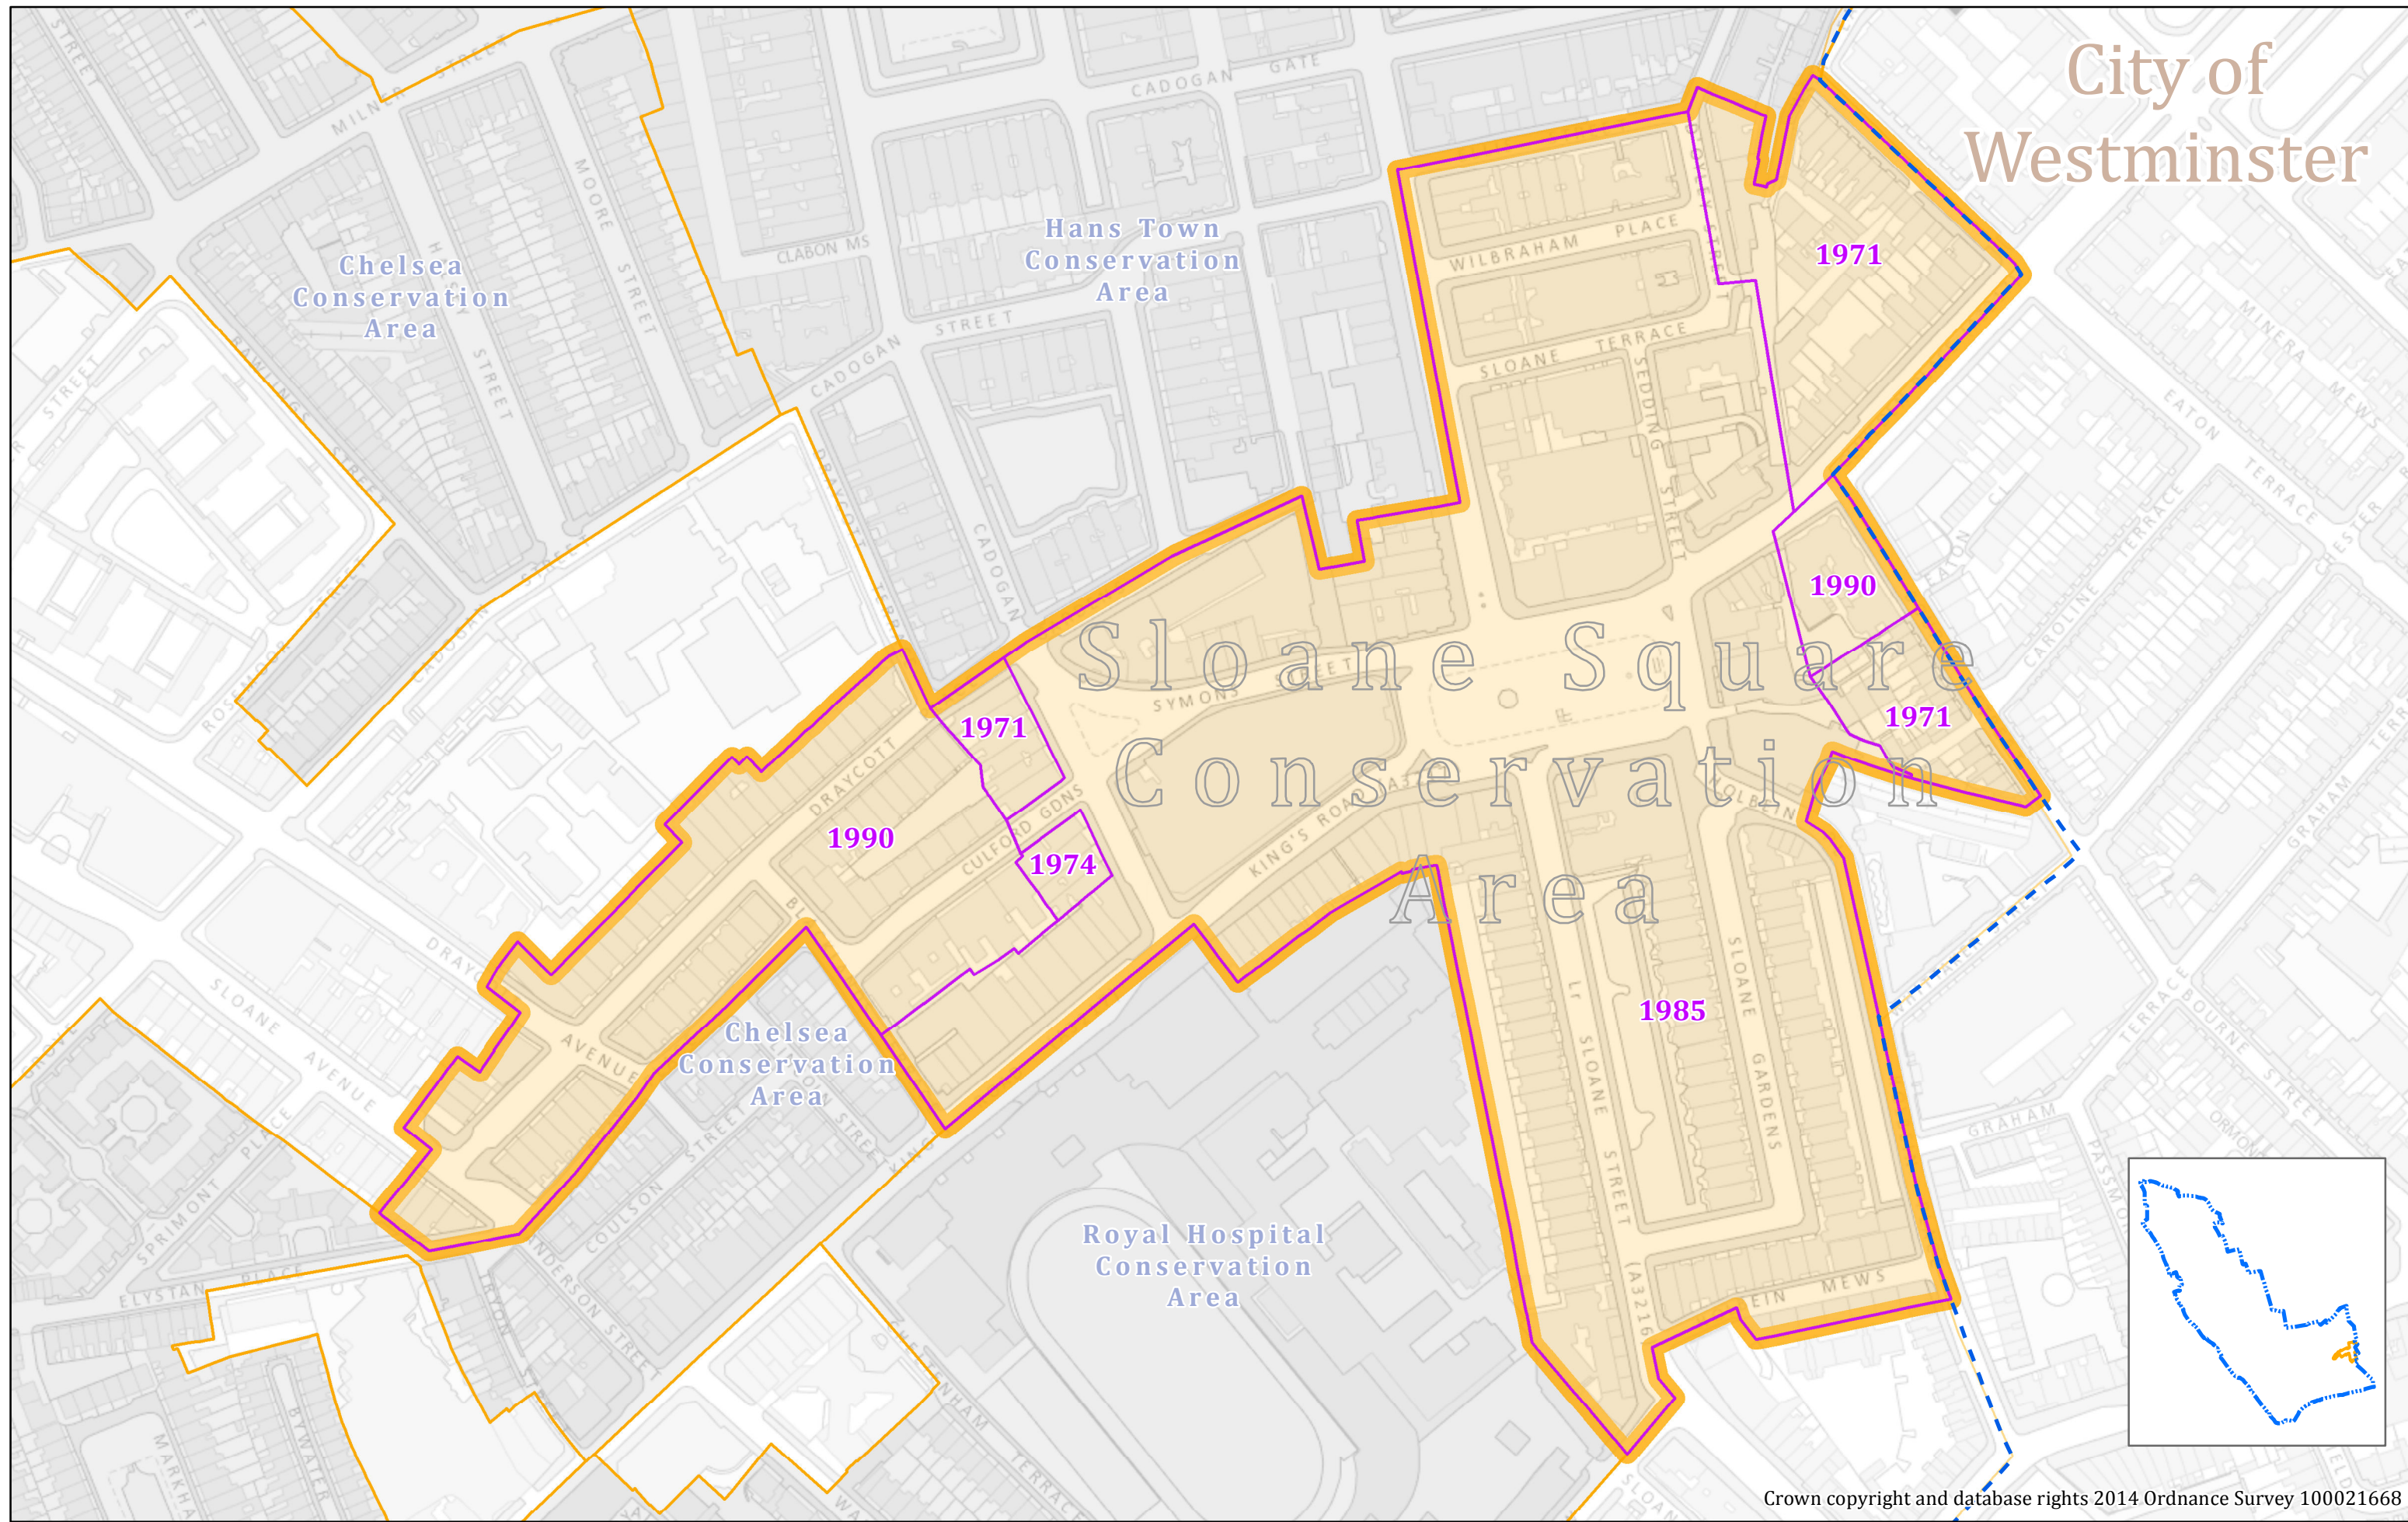

# Sloane Square Conservation Area

City of Westminster

Absolute Scale >>> 1:2,090 at A3

Map produced on 20/03/2014 by PLAT@rbkc.gov.uk Ref: 3639

Crown copyright and database rights 2014 Ordnance Survey 100021668

Date of Designation

Royal Borough of Kensington and Chelsea Boundary

Adjoining Conservation Area

Boundary of Sloane Square Conservation Area