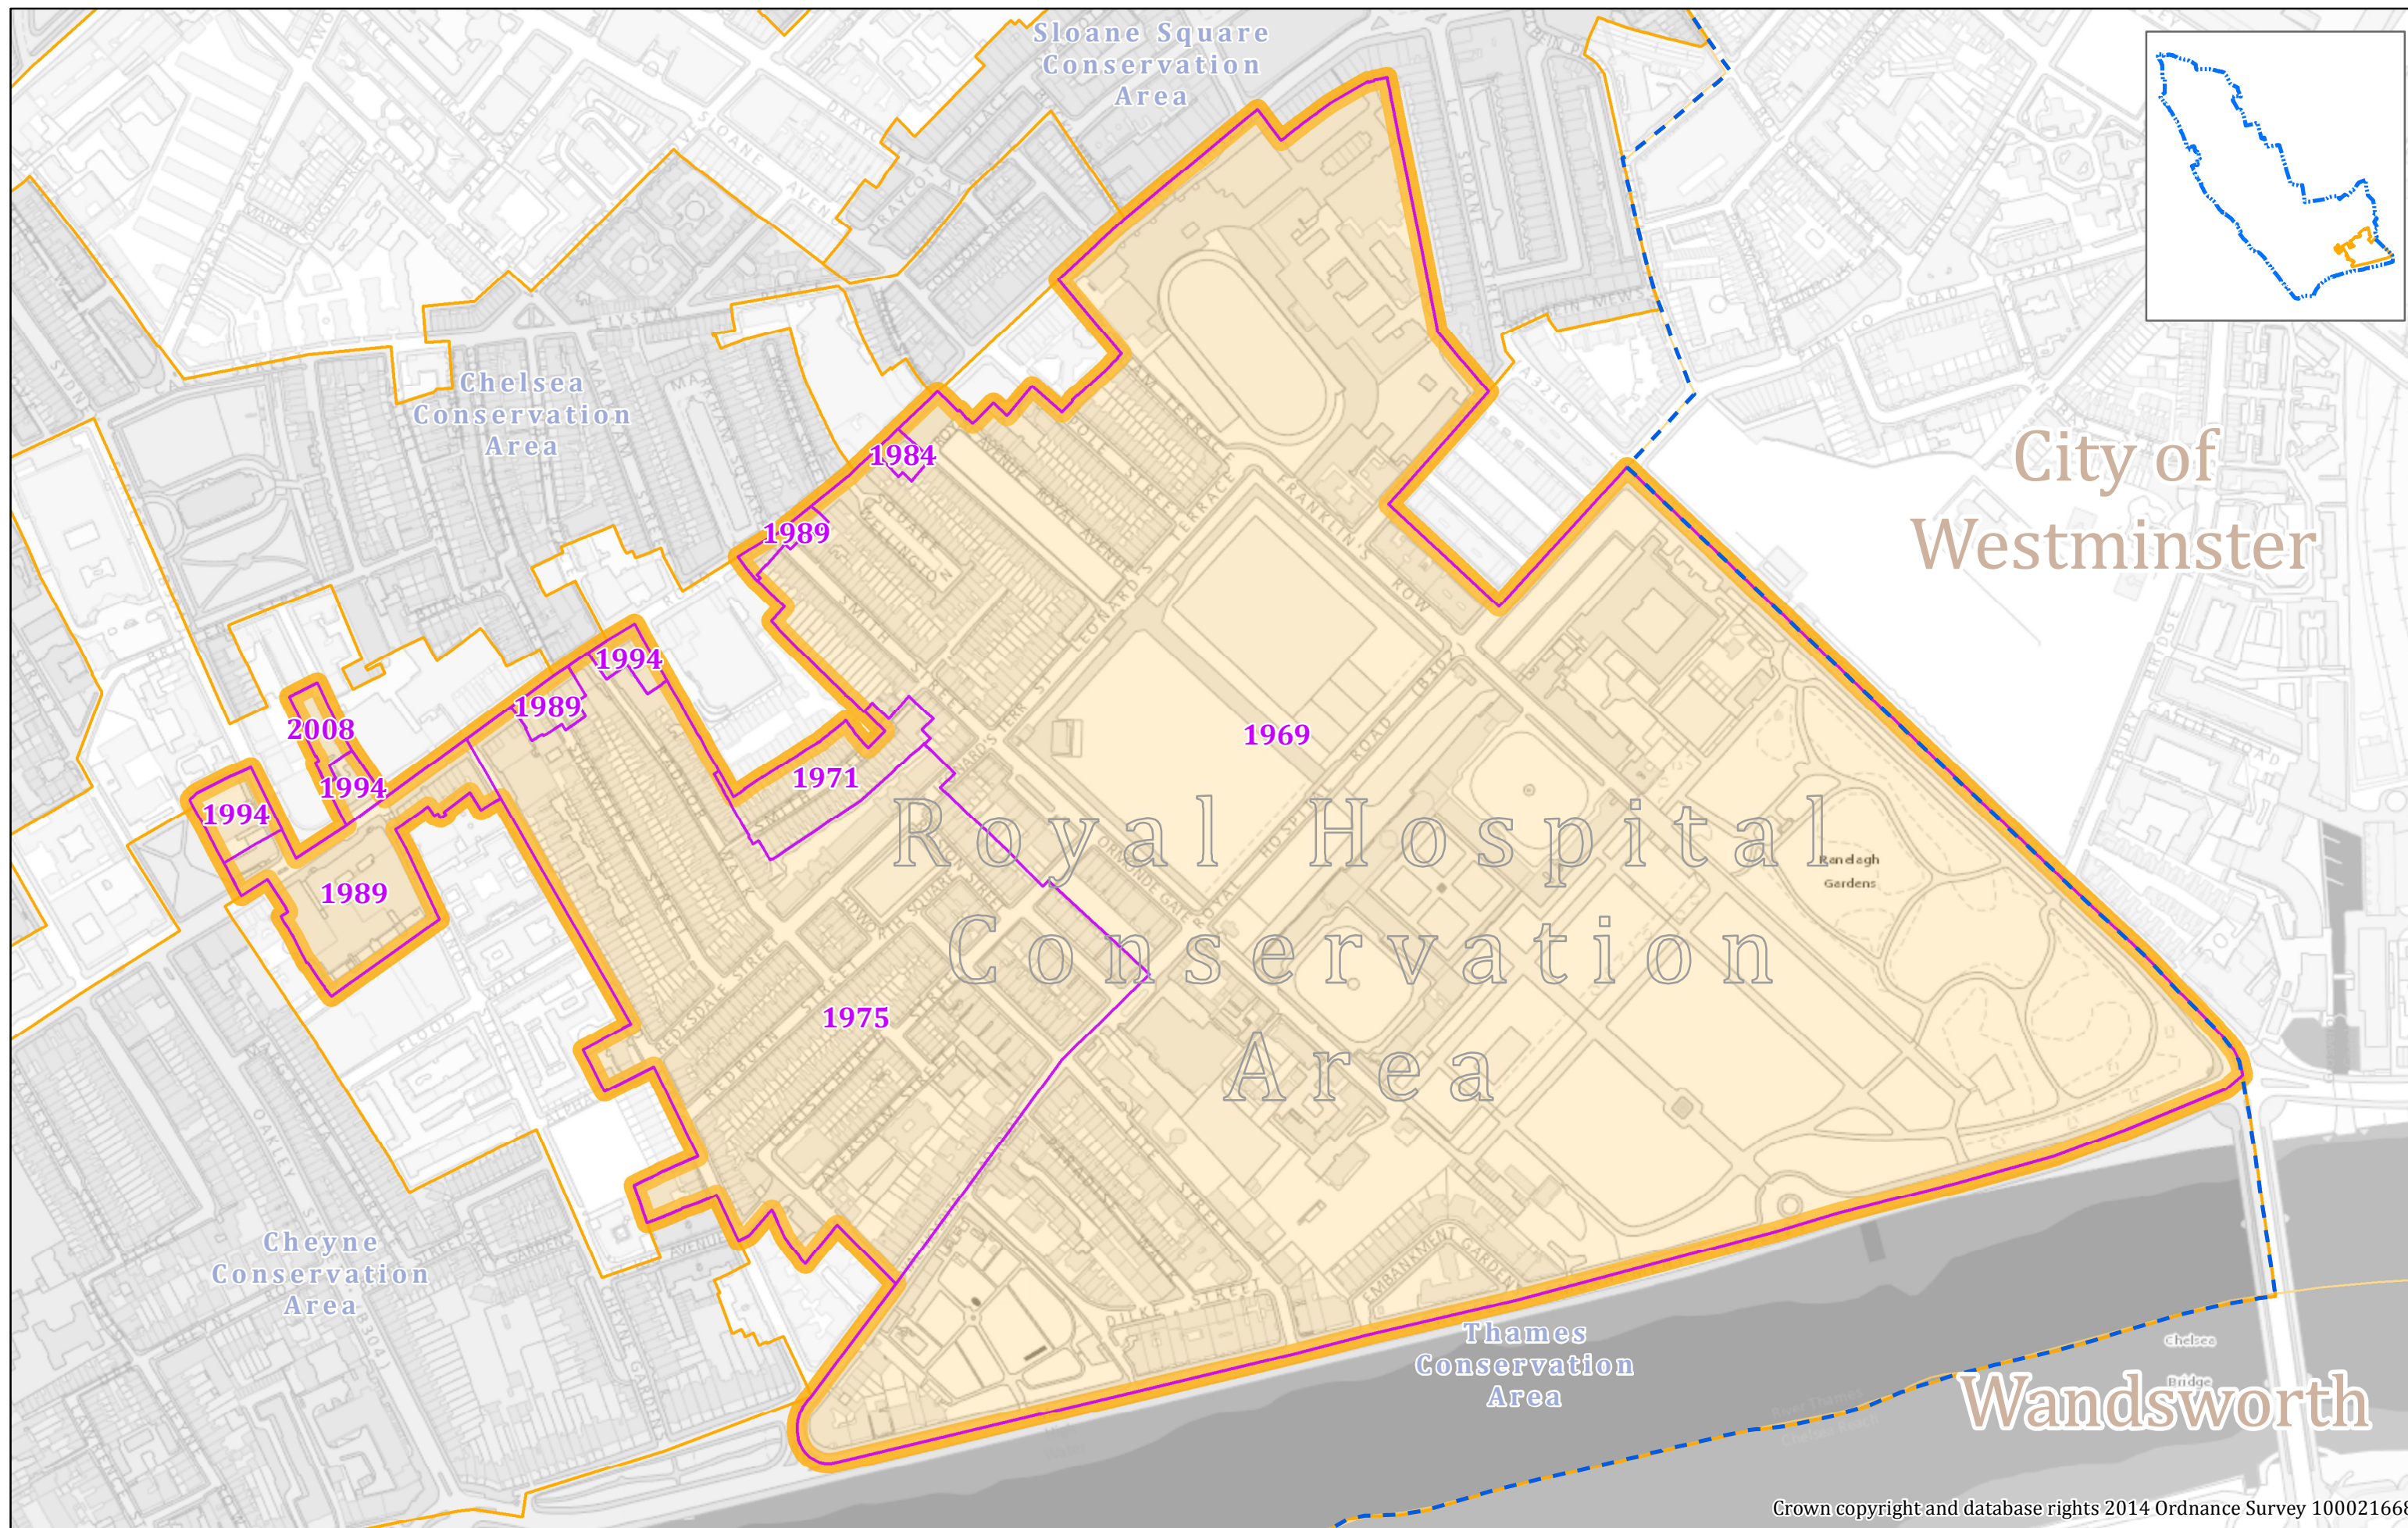

Royal Hospital Conservation Area

Absolute Scale >>> 1:3,939 at A3

Map produced on 20/03/2014 by PLAT@rbkc.gov.uk Ref: 3839

Crown copyright and database rights 2014 Ordnance Survey 100021668

- 1970 1990 Date of Designation
- Royal Borough of Kensington and Chelsea Boundary
- Adjoining Conservation Area
- Boundary of Royal Hospital Conservation Area