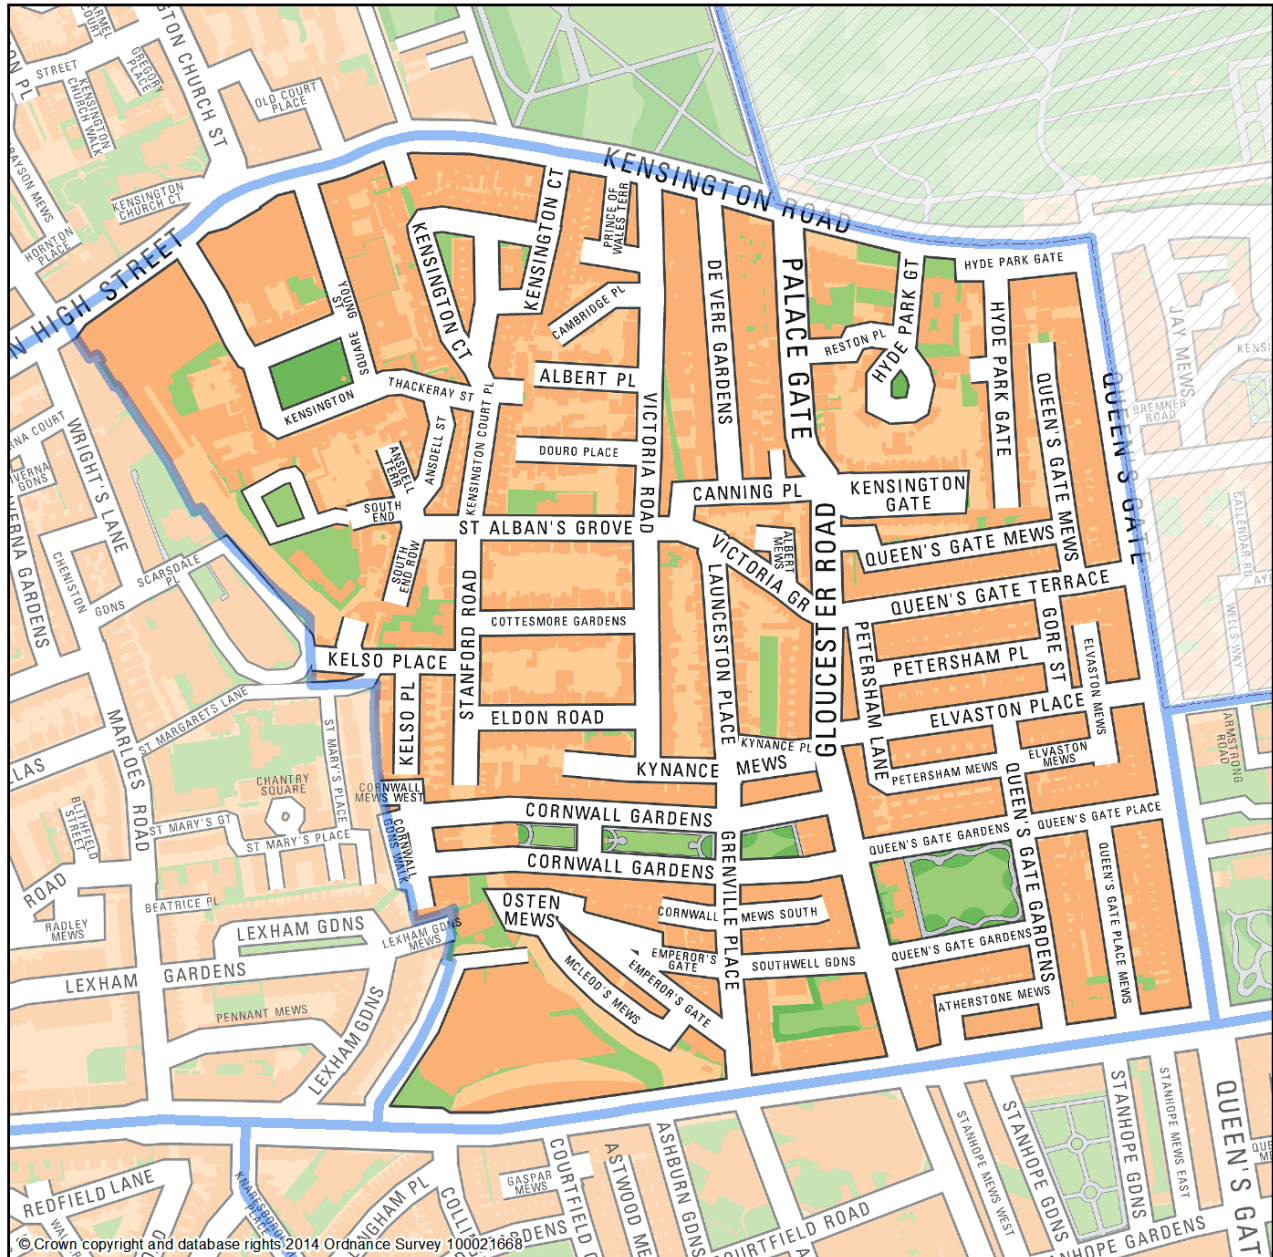

# Queen's Gate Ward

THE ROYAL BOROUGH OF  
KENSINGTON  
AND CHELSEA

© Crown copyright and database rights 2014 Ordnance Survey 100021668

Map produced by the  
Property and Land Applications Team (PLAT)  
plat@rbkc.gov.uk | 22 May 2014 | Ref: 3824

Please see overleaf for the list of streets or parts of streets within Queen's Gate Ward