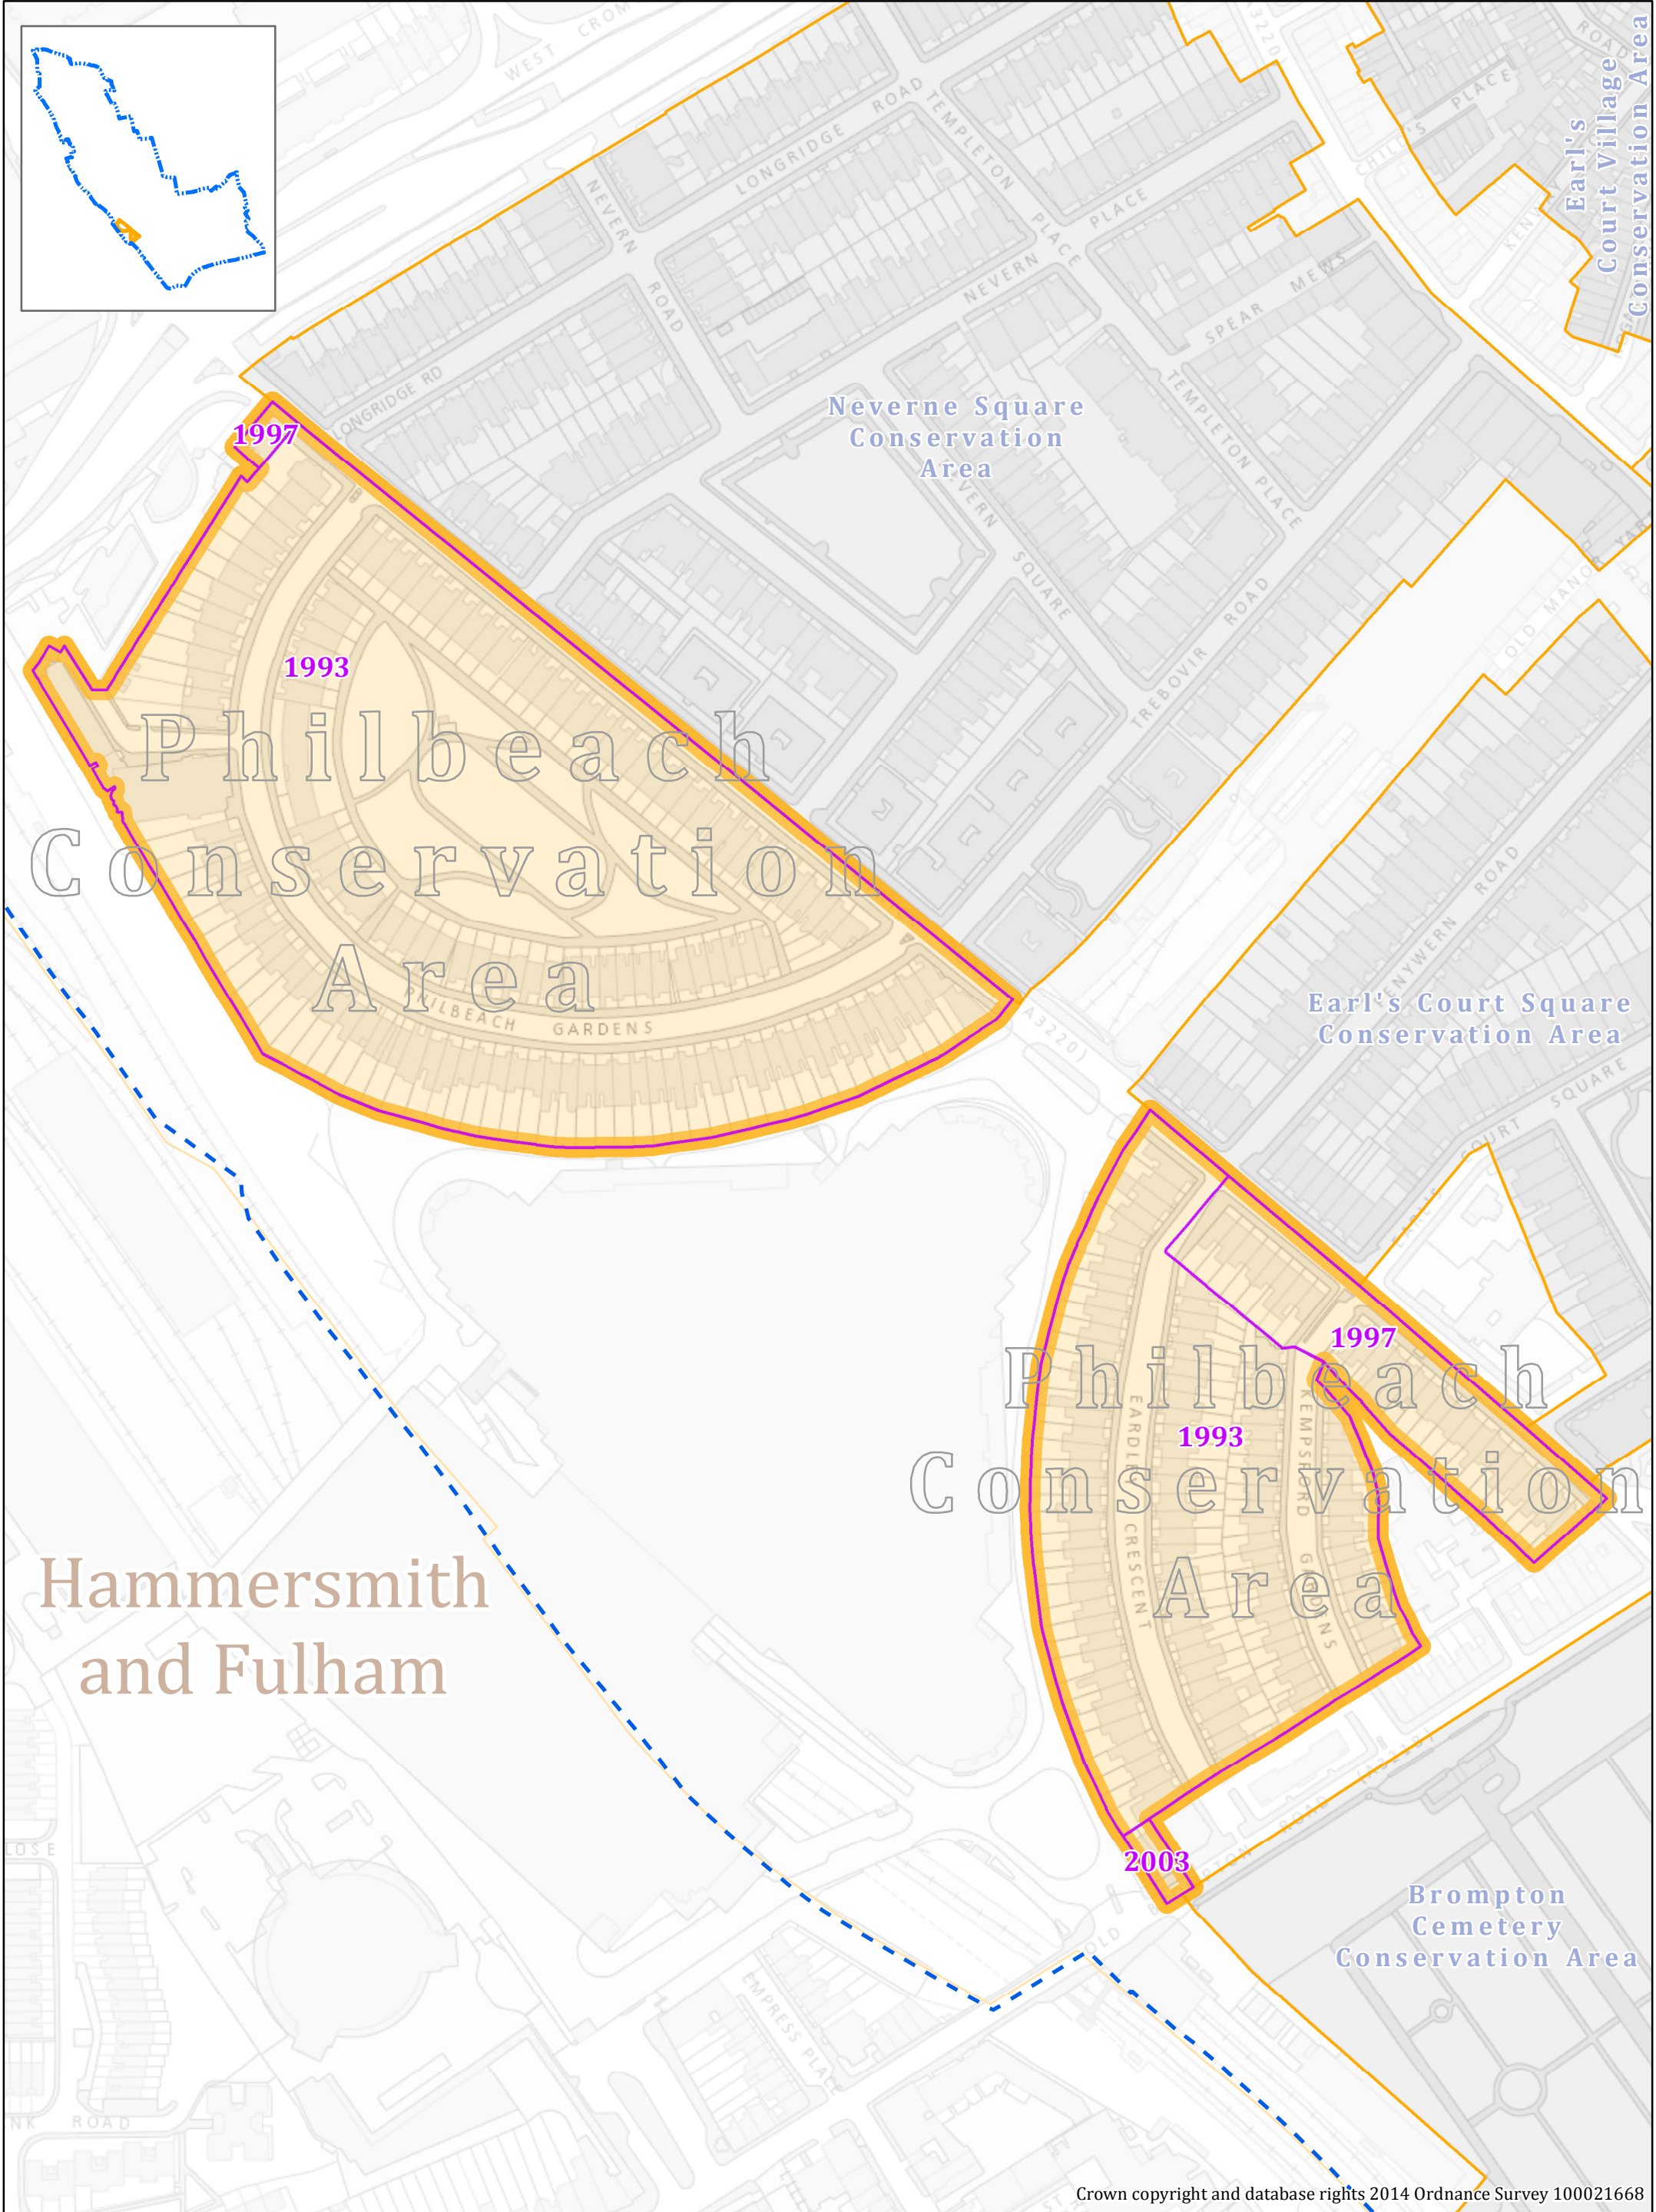

# Philbeach Conservation Area

Absolute Scale >>> 1:2,100 at A3

Philbeach  
Conservation  
Area

Philbeach  
Conservation  
Area

Hammersmith  
and Fulham

- 1970
1990
Date of Designation
- Royal Borough of Kensington and Chelsea Boundary
- Adjoining Conservation Areas
- Boundary of Conservation Area

Crown copyright and database rights 2014 Ordnance Survey 100021668