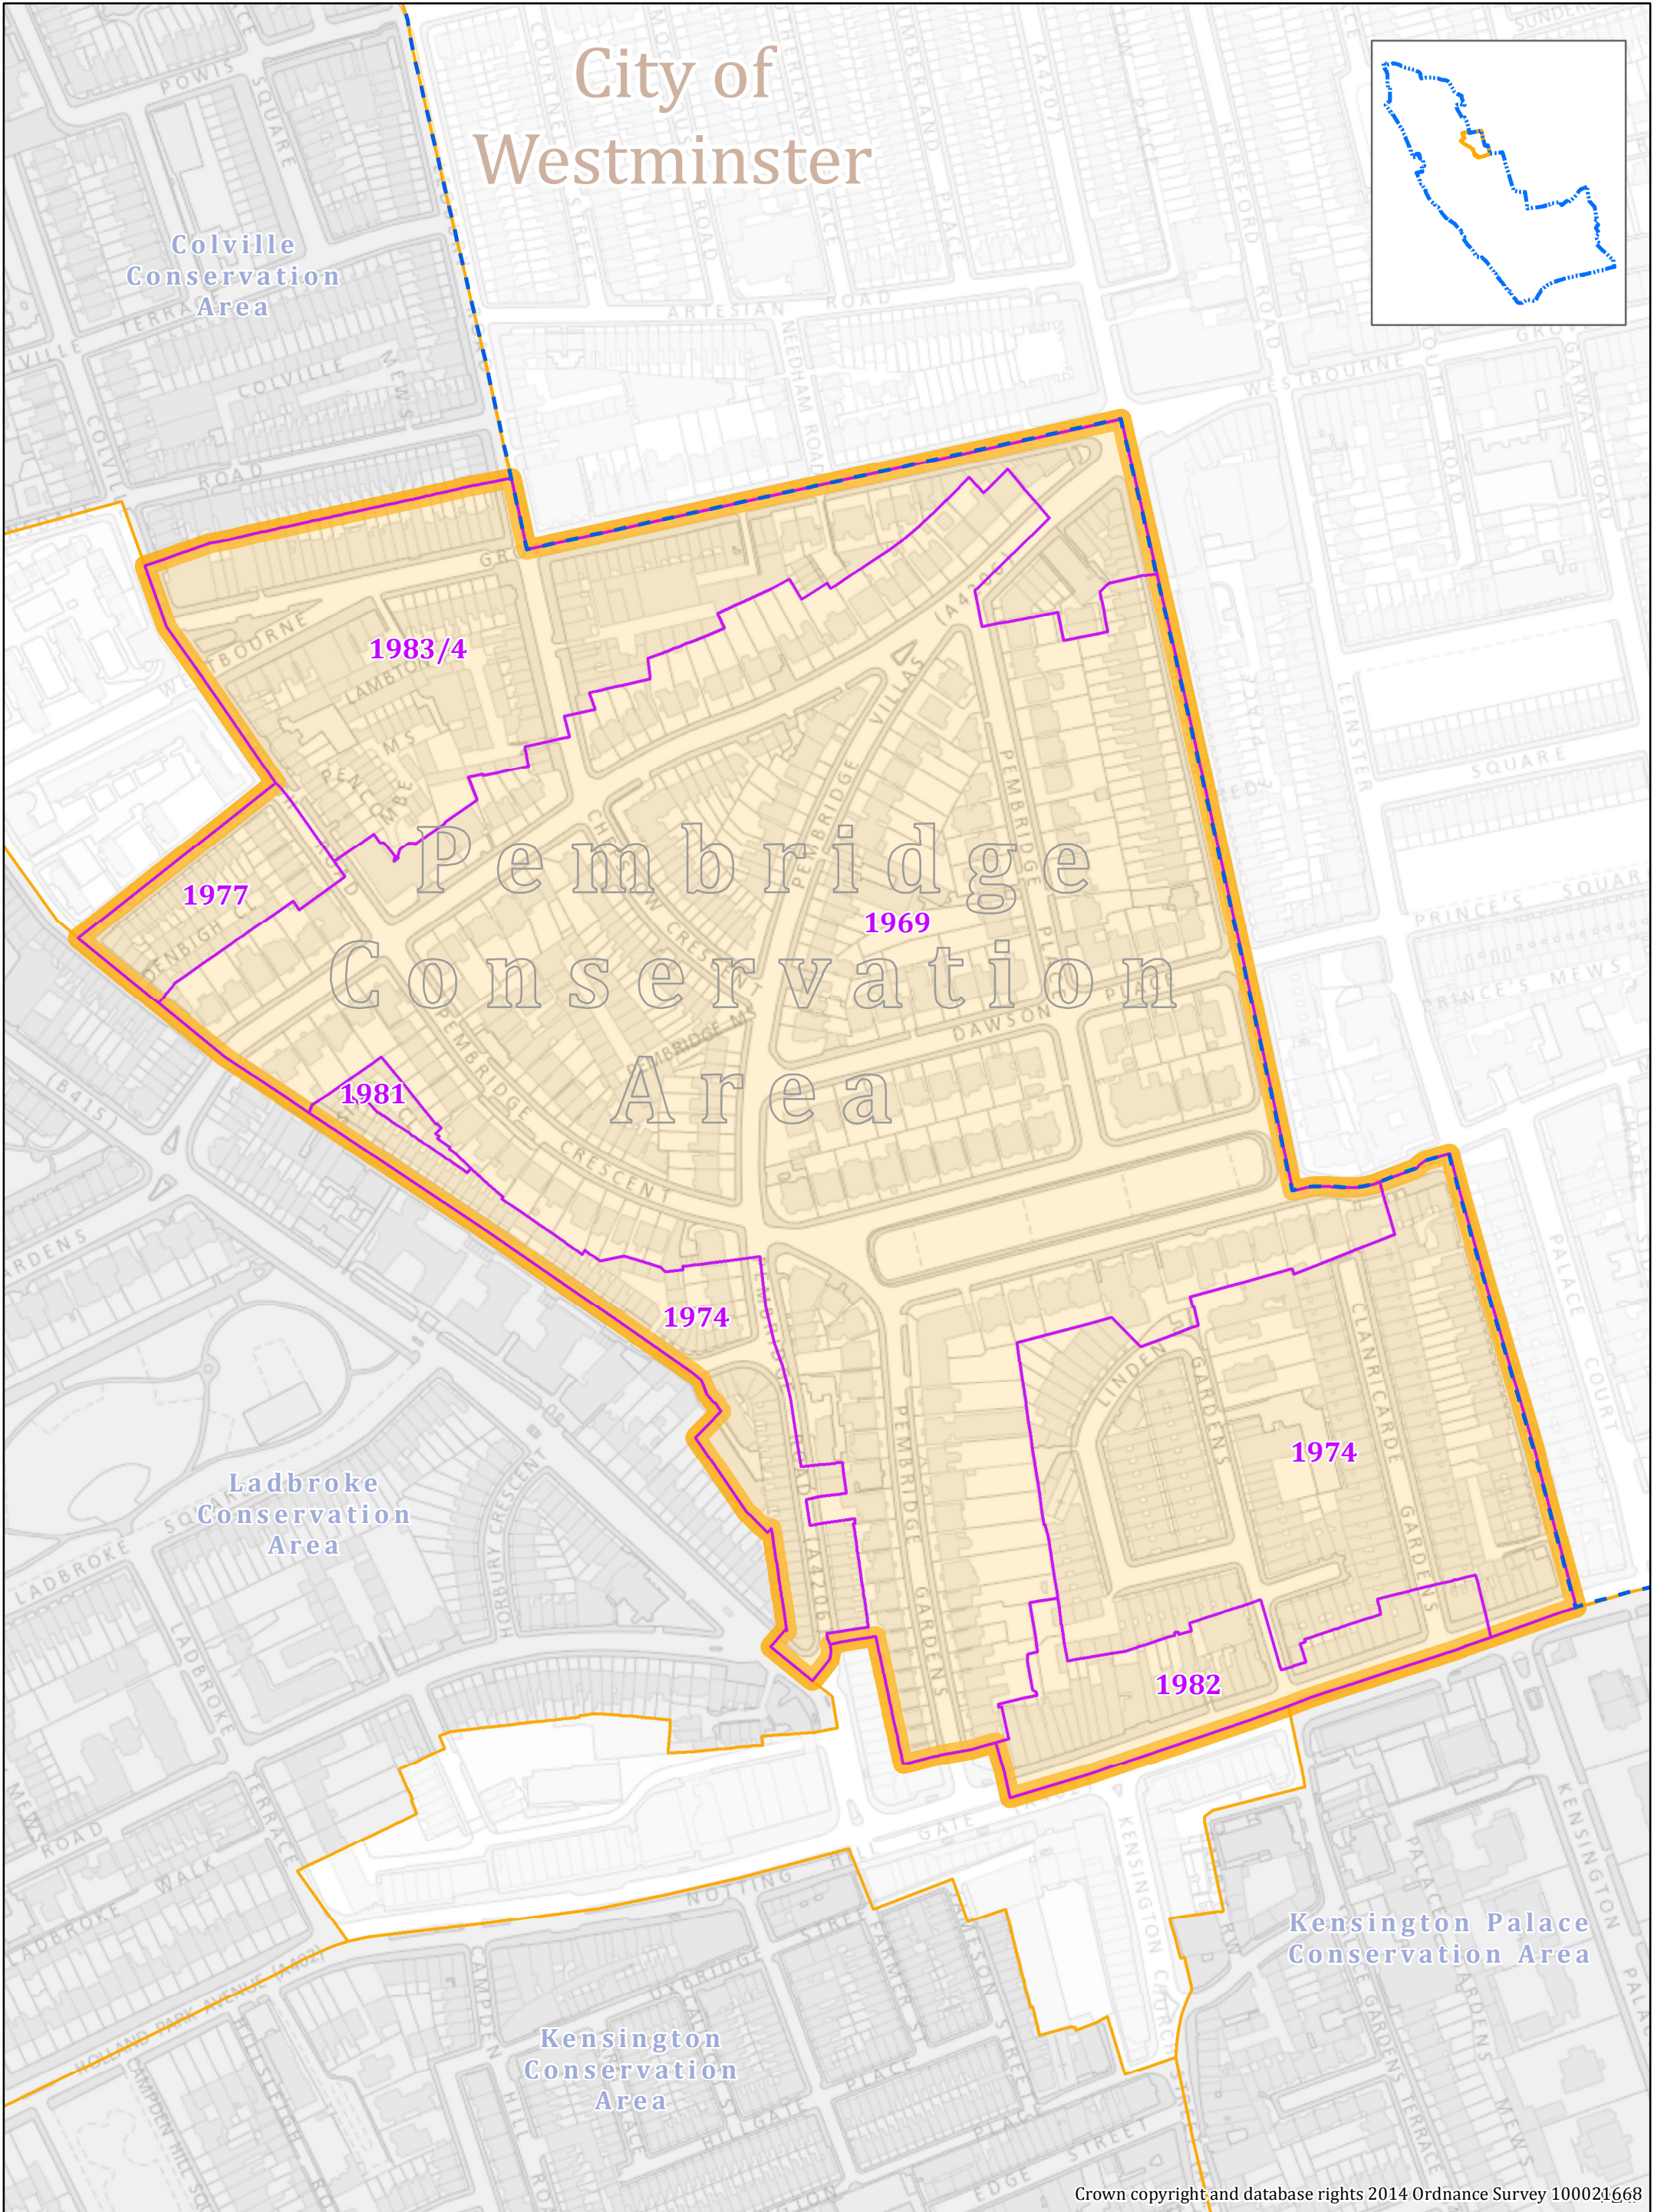

# Pembridge Conservation Area

## City of Westminster

Absolute Scale >>> 1:2,777 at A3

Map produced on 20/03/2014 by PIAT@rbkc.gov.uk Ref: 3839

Crown copyright and database rights 2014 Ordnance Survey 100021668

- 1970
1990
Date of Designation
- Royal Borough of Kensington and Chelsea Boundary
- Adjoining Conservation Areas
- Boundary of Pembridge Conservation Area