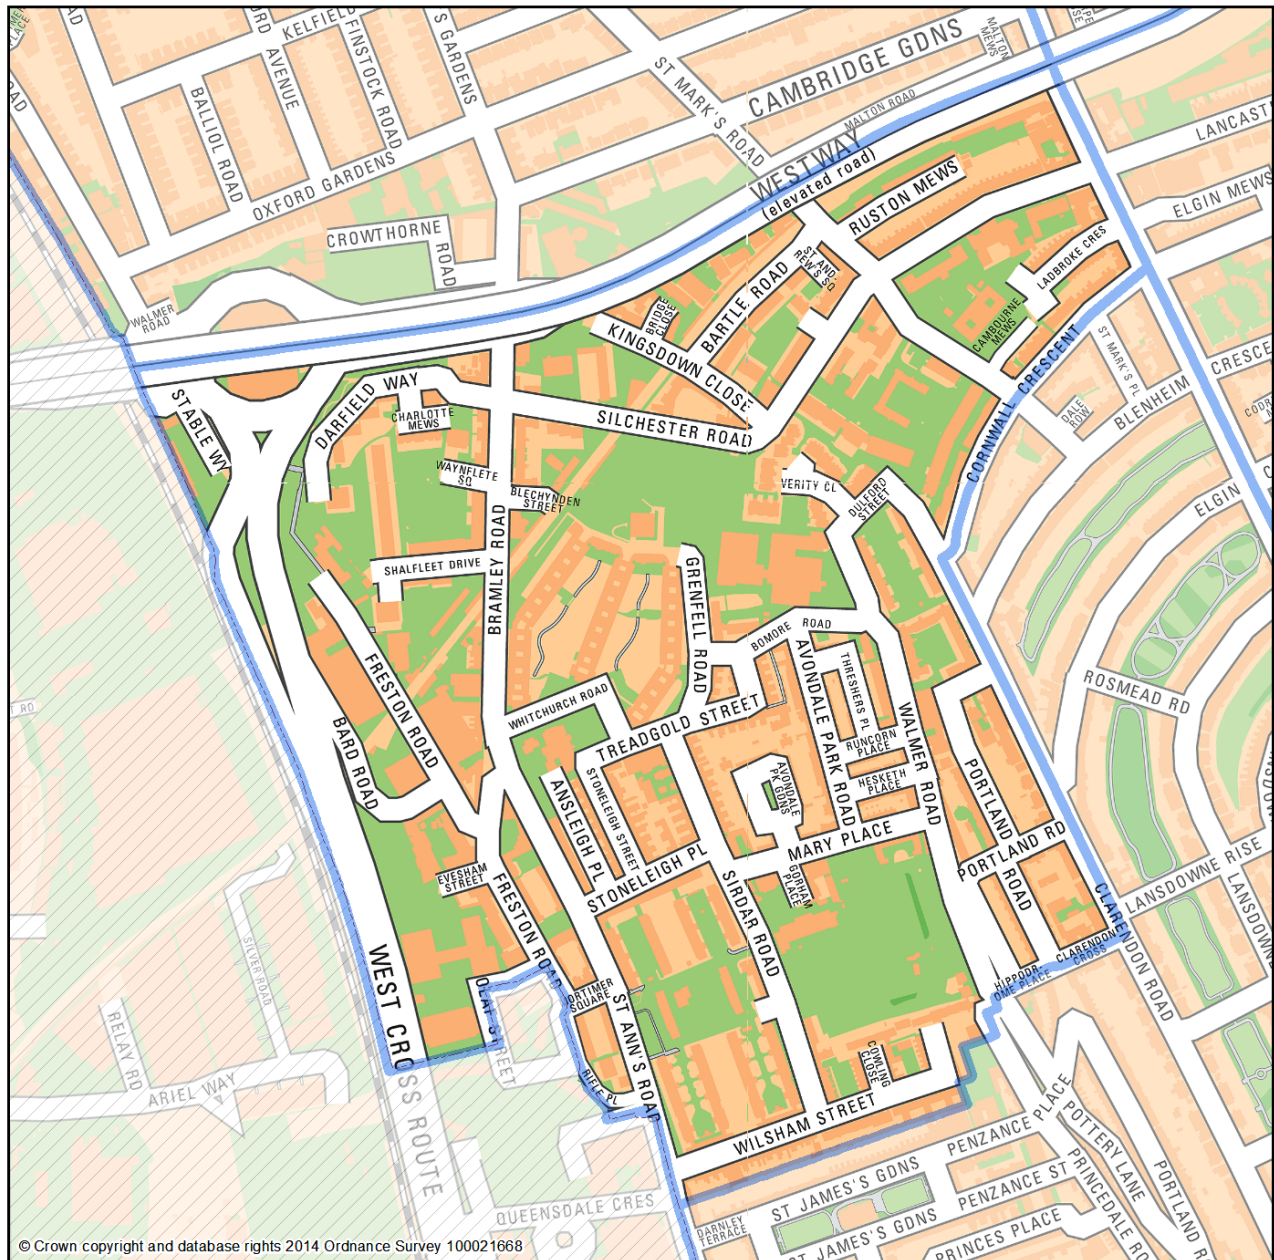

# Notting Dale Ward

THE ROYAL BOROUGH OF  
KENSINGTON  
AND CHELSEA

Map produced by the  
Property and Land Applications Team (PLAT)  
plat@rbkc.gov.uk | 22 May 2014 | Ref: 3824

Please see overleaf for the list of streets or parts of streets within Notting Dale Ward

## Street List

<b>E</b>	
Elgood Close	All Properties
Evesham Street	All Properties
<b>F</b>	
Freston Road	All Properties
<b>G</b>	
Gorham Place	All Properties
Grenfell Road	All Properties
Grenfell Walk	All Properties
<b>H</b>	
Hesketh Place	All Properties
Hippodrome Mews	All Properties
Hippodrome Place	Numbers 1-9 (consecutive)
Hunt Street	Numbers 1-10 (consecutive)
<b>K</b>	
Katherine Square	All Properties
Kenley Walk	All Properties
Kingsdown Close	All Properties
<b>L</b>	
Ladbroke Crescent	All Properties
Ladbroke Grove	Numbers 121-155 (odd) including Ladbroke Grove Station
Lancaster Road	Numbers 134-240 (even) , 103-133a (odd) including Morland House
Lancaster West Estate	All Properties
Lockton Street	All Properties

## Street List

<b>S (continued)</b>	
St Marks Close	All Properties
St Mark's Road	Numbers 43-69 (odd), 14-22 (even) including Thomas Jones Primary School
Stable Way	All properties except for numbers 21 & 23
Stoneleigh Place	All Properties
Stoneleigh Street	All Properties
<b>T</b>	
Threshers Place	All Properties
Treadgold Street	All Properties
<b>V</b>	
Verity Close	All Properties
<b>W</b>	
Walmer Road	All Properties
Waynflete Square	All Properties
Wesley Square	All Properties
West Cross Route	All Properties
Westway	South West side - from Ladbroke Grove to the West London rail line
Whitchurch Road	All Properties
Willow Way	All Properties
Wilsham Street	All Properties