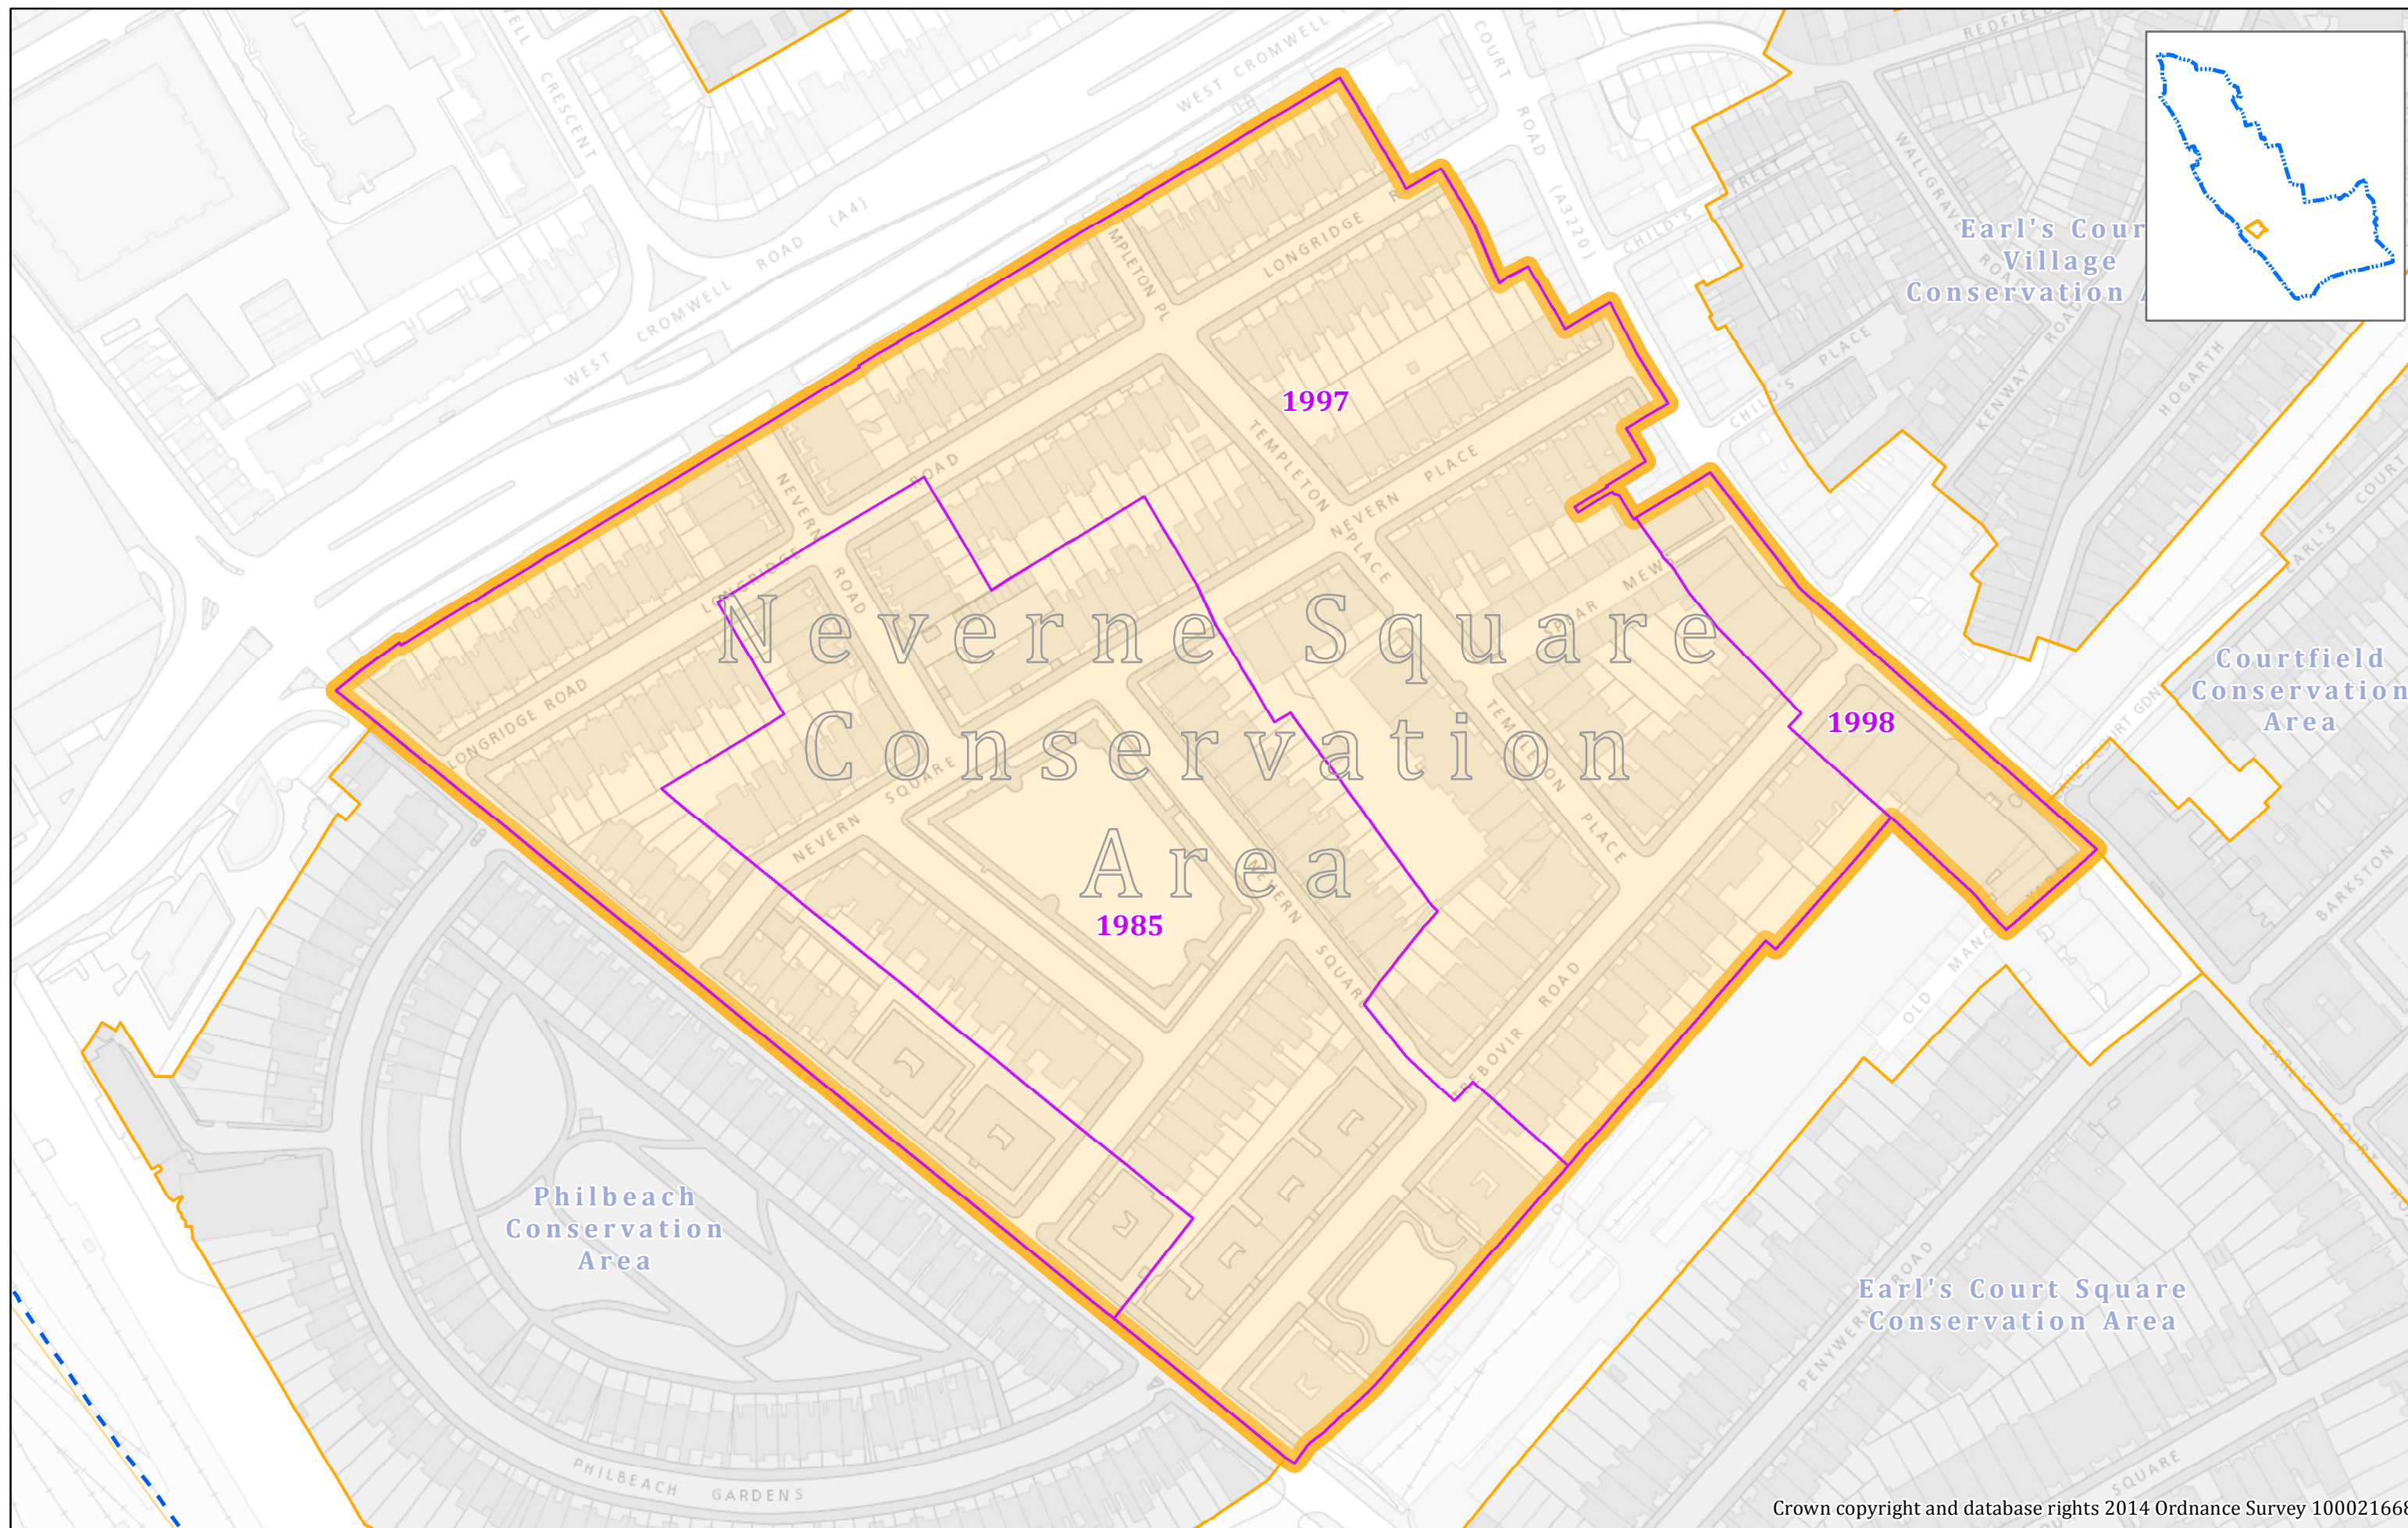

Neverne Square Conservation Area

Absolute Scale >>> 1:1,737 at A3

Map produced on 20/03/2014 by PLAT@rbkc.gov.uk Ref: 3839

Crown copyright and database rights 2014 Ordnance Survey 100021668

1970 1990 Date of Designation

Royal Borough of Kensington and Chelsea Boundary

Adjoining Conservation Area

Boundary of Neverne Square Conservation Area