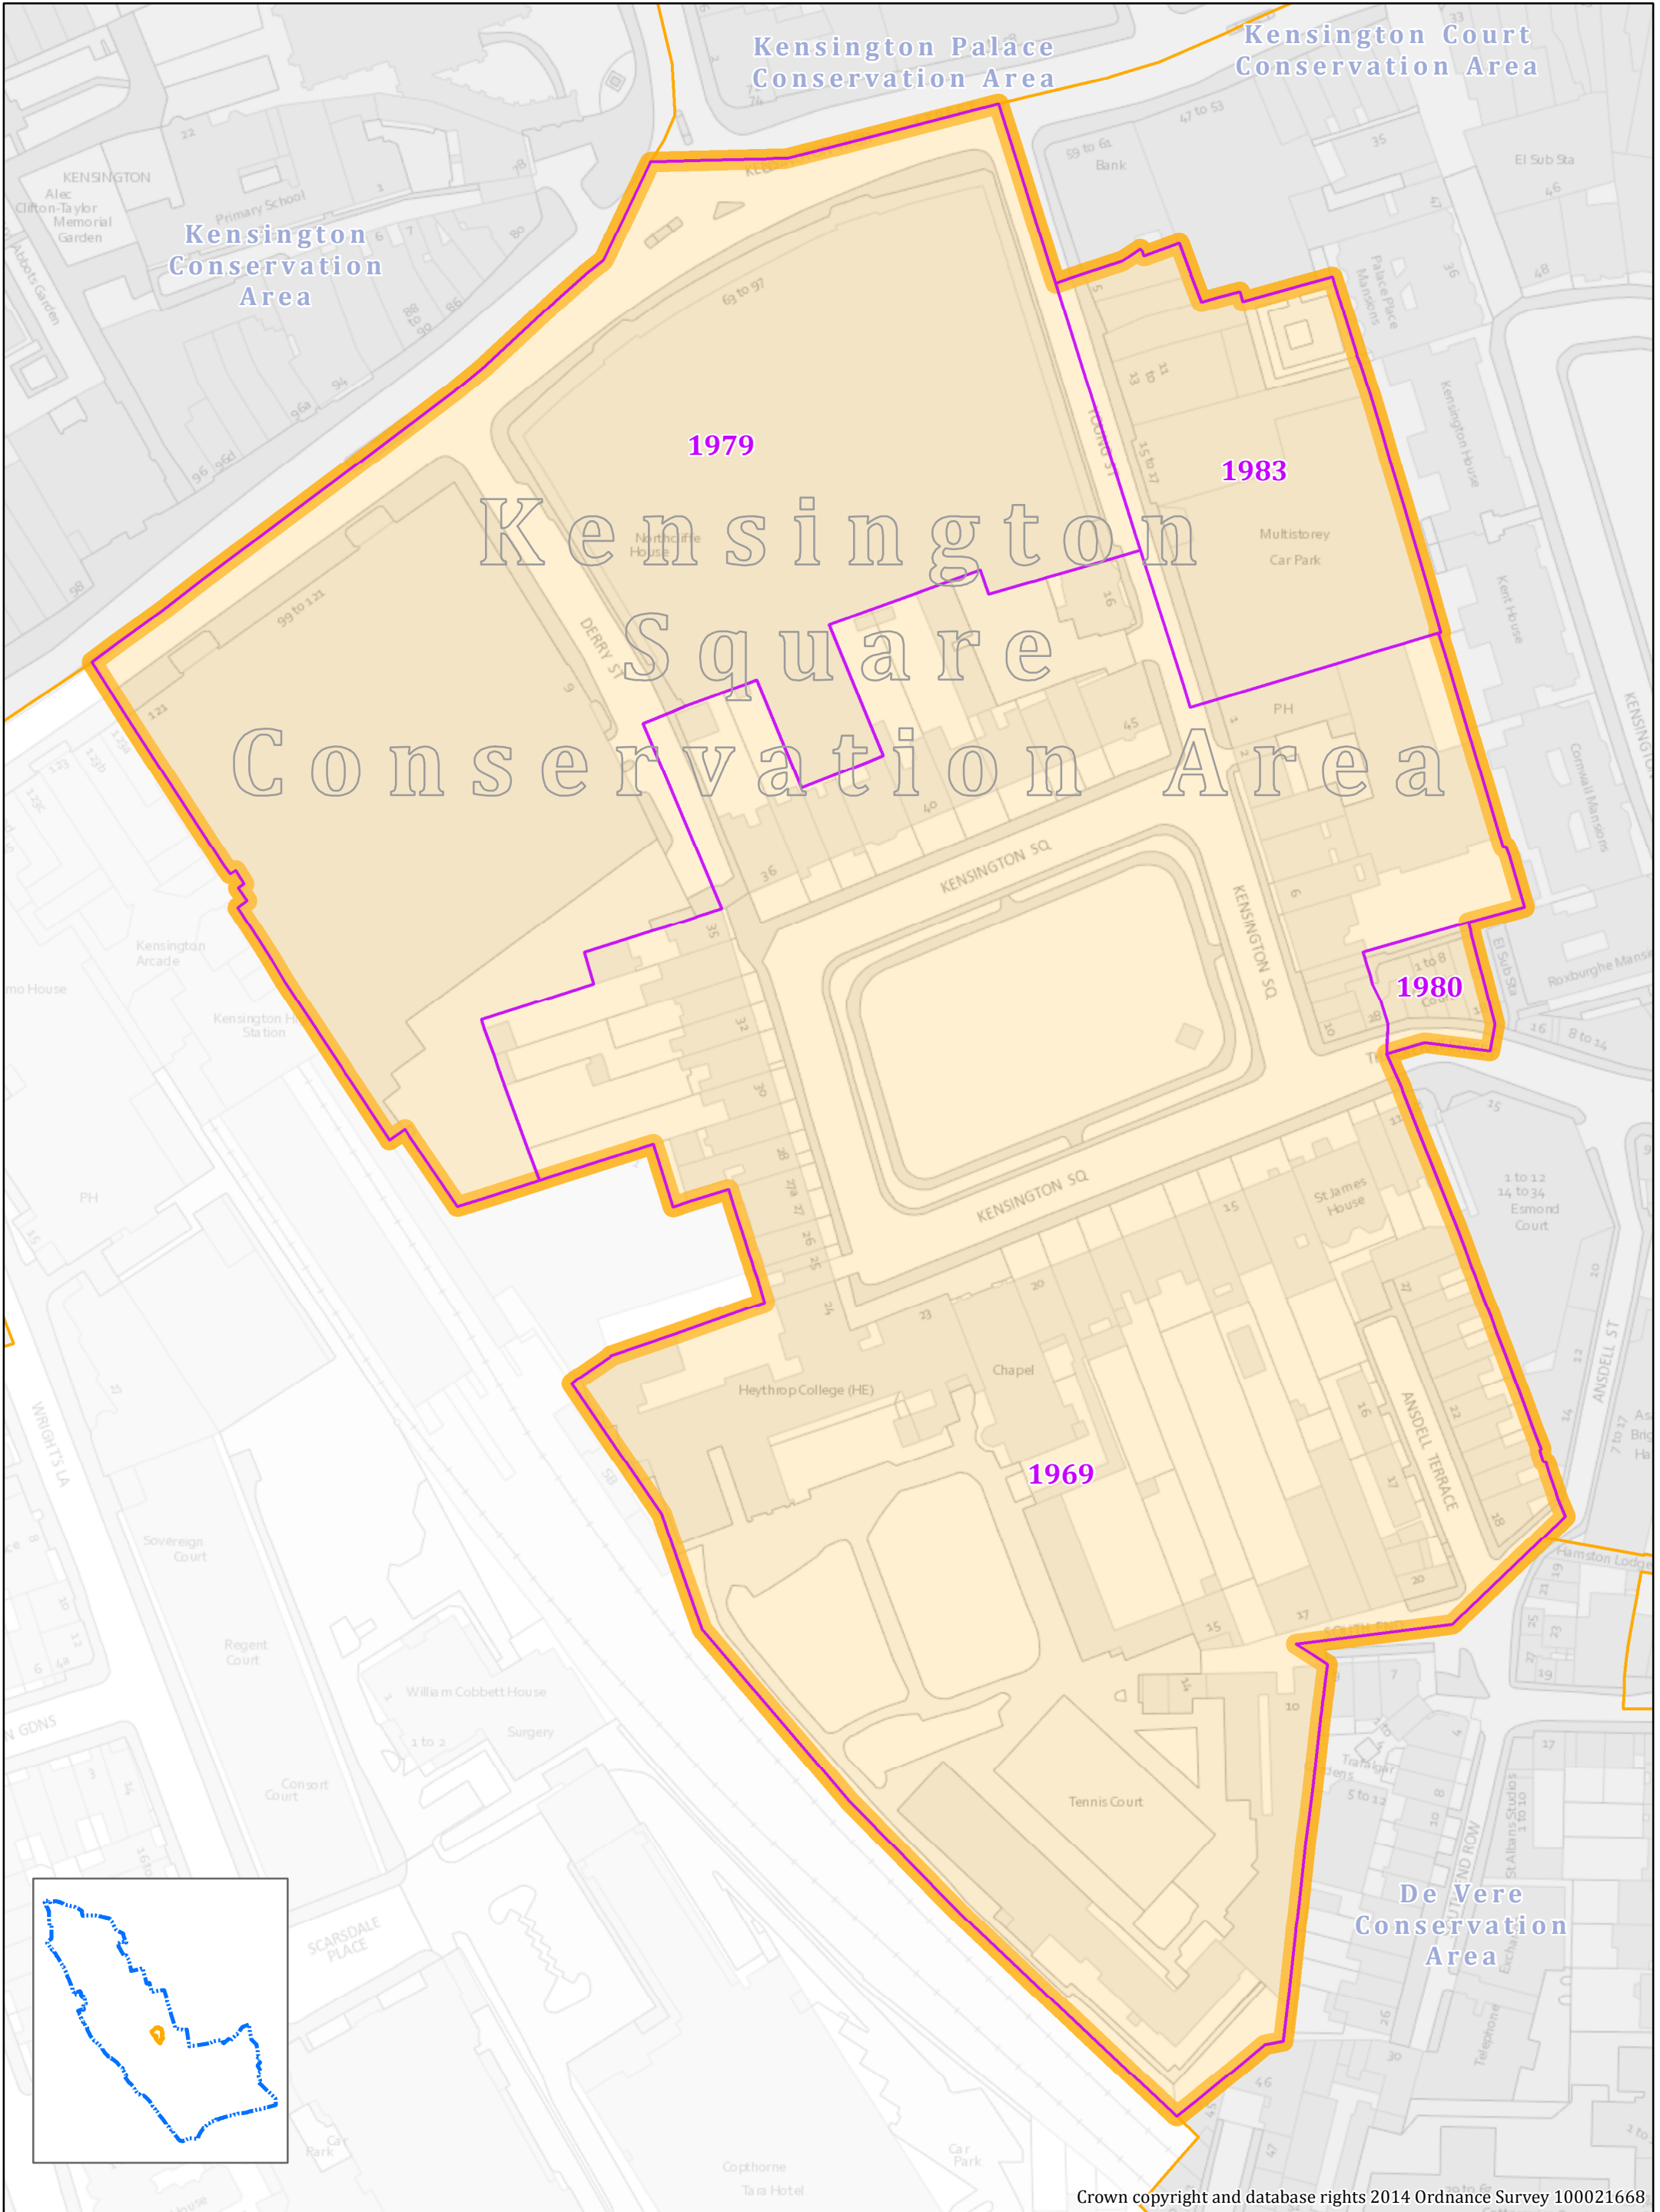

Kensington Square Conservation Area

Crown copyright and database rights 2014 Ordnance Survey 100021668

Absolute Scale >>> 1:1,116 at A3

- 1970 1990 Date of Designation
- Royal Borough of Kensington and Chelsea Boundary
- Adjoining Conservation Areas
- Boundary of Kensington Square Conservation Area

Map produced on 20/03/2014 by PIAT@rbkc.gov.uk Ref: 3839