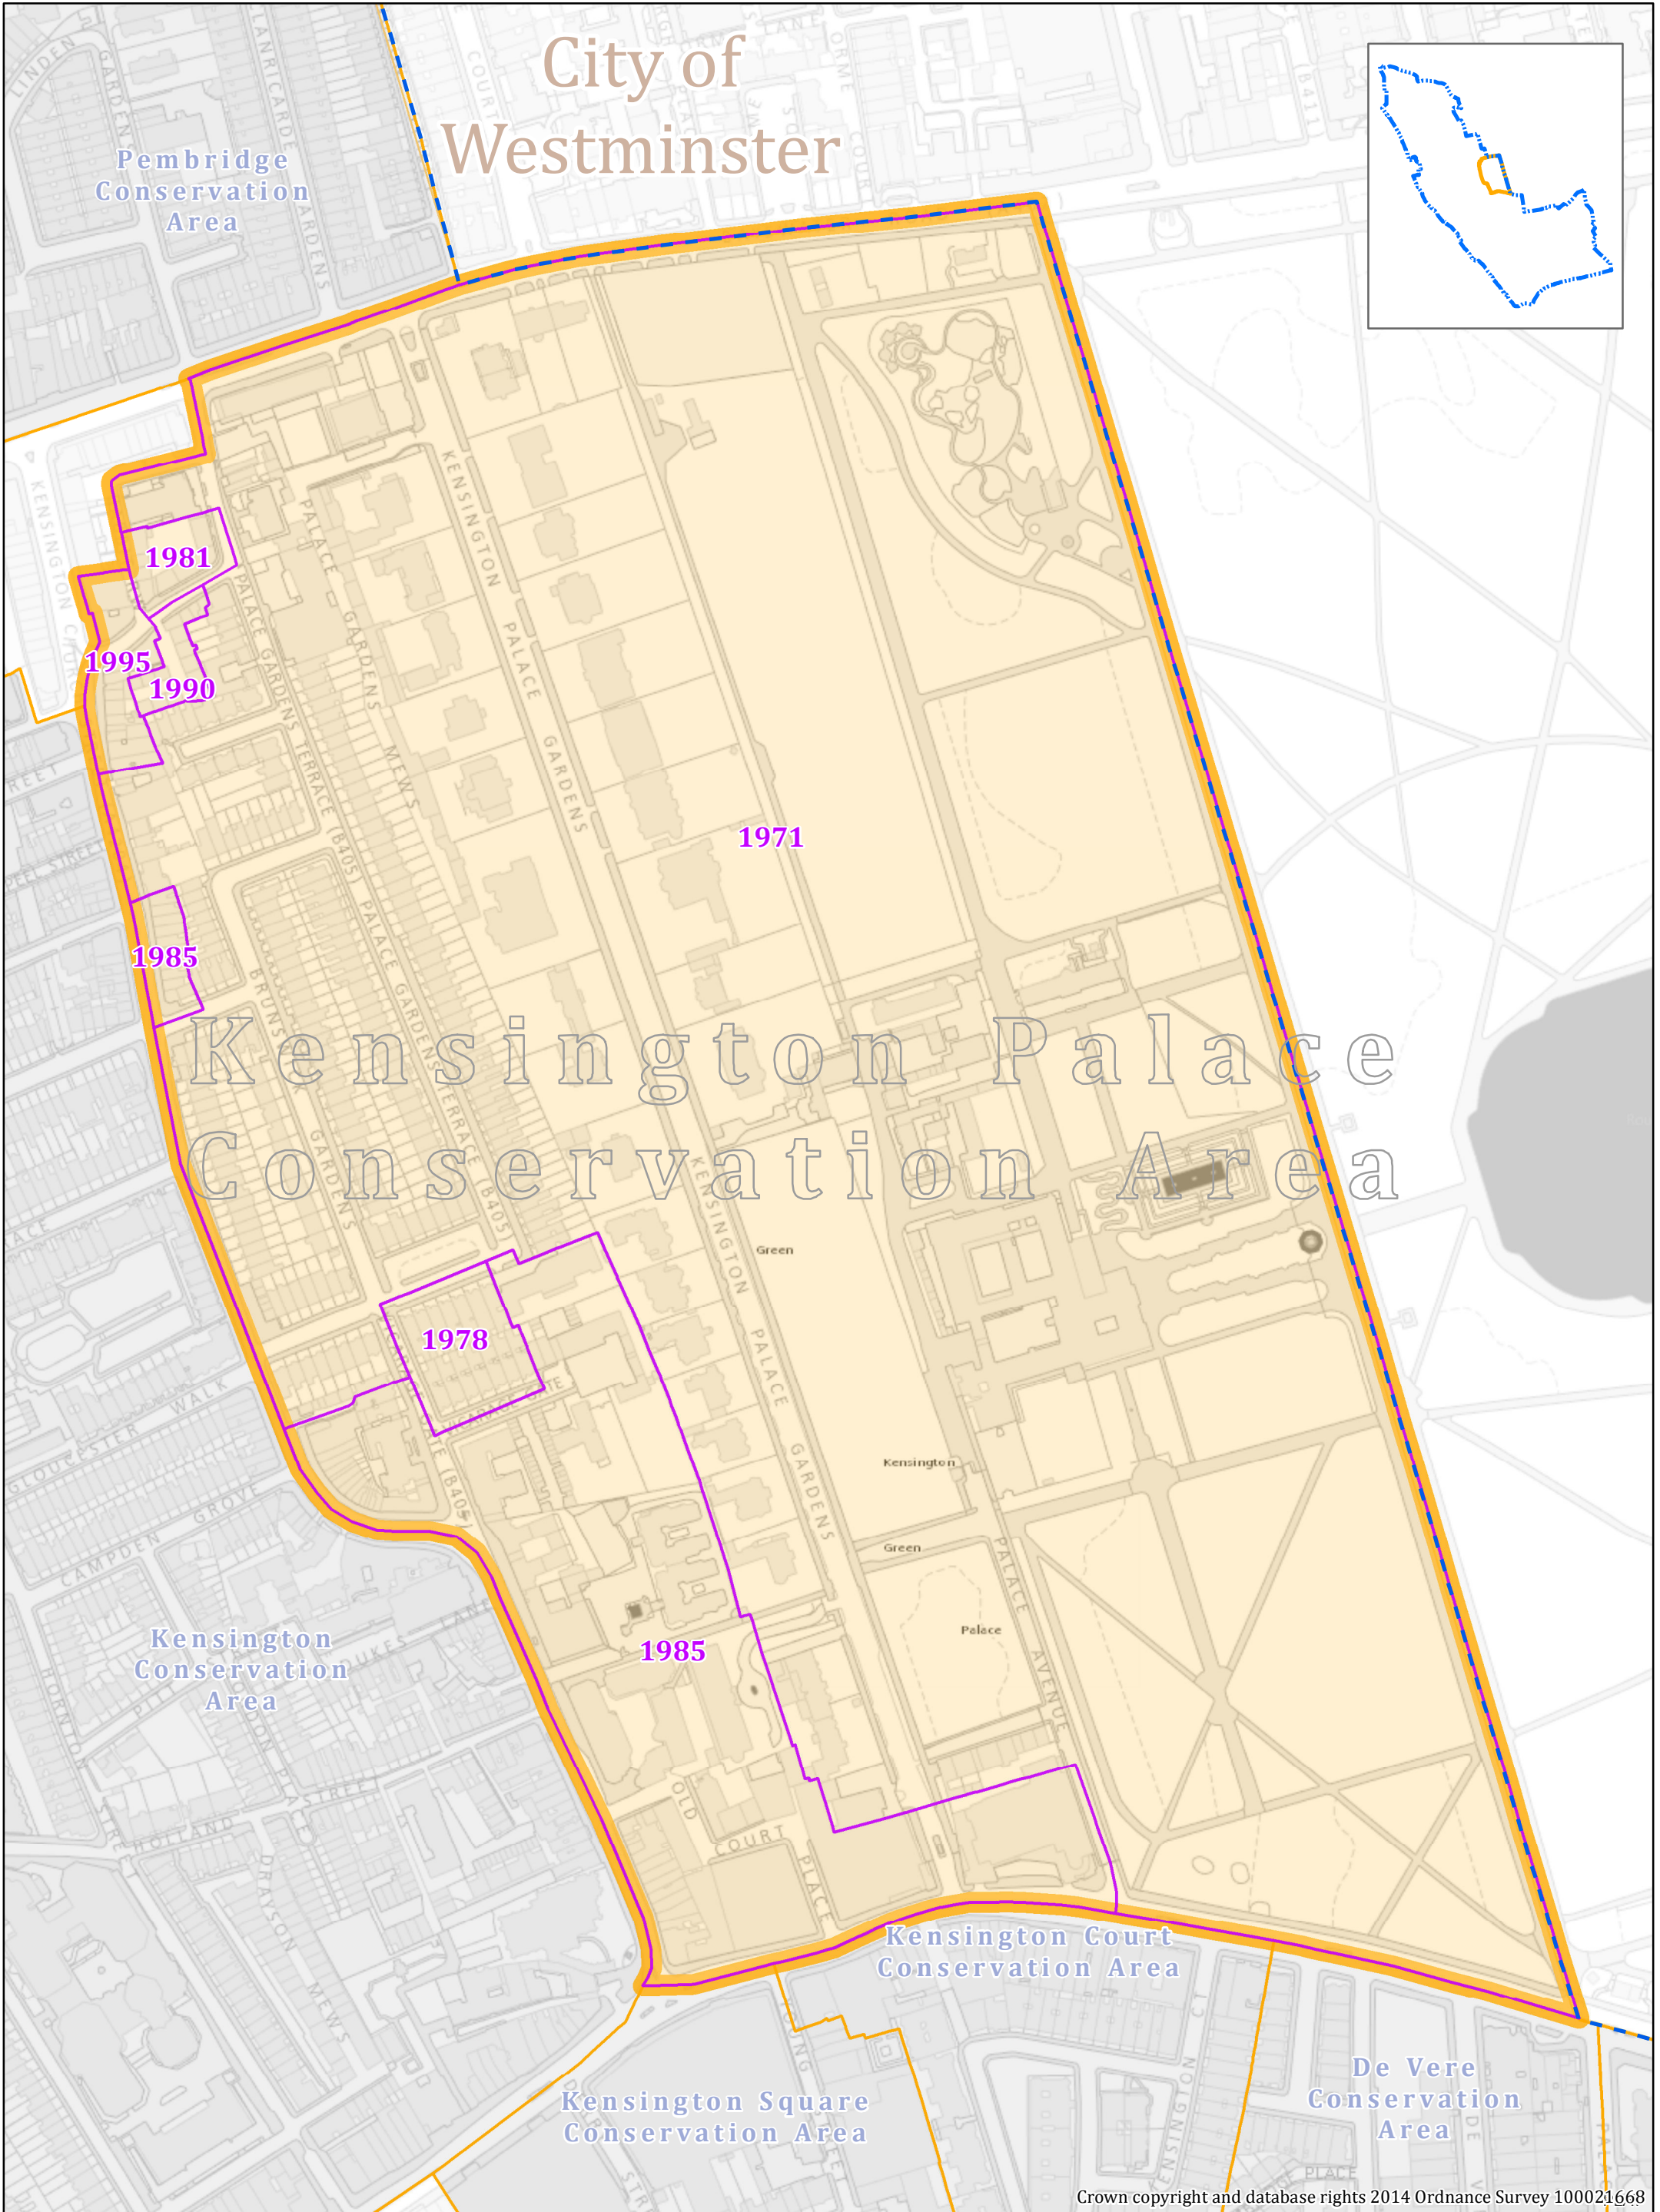

Kensington Palace Conservation Area

City of Westminster

Absolute Scale >>> 1:2,969 at A3

Map produced on 20/03/2014 by PIAT@rbkc.gov.uk Ref: 3839

Crown copyright and database rights 2014 Ordnance Survey 100021668

- 1970
1990
Date of Designation
- Royal Borough of Kensington and Chelsea Boundary
- Adjoining Conservation Areas
- Boundary of Kensington Palace Conservation Area