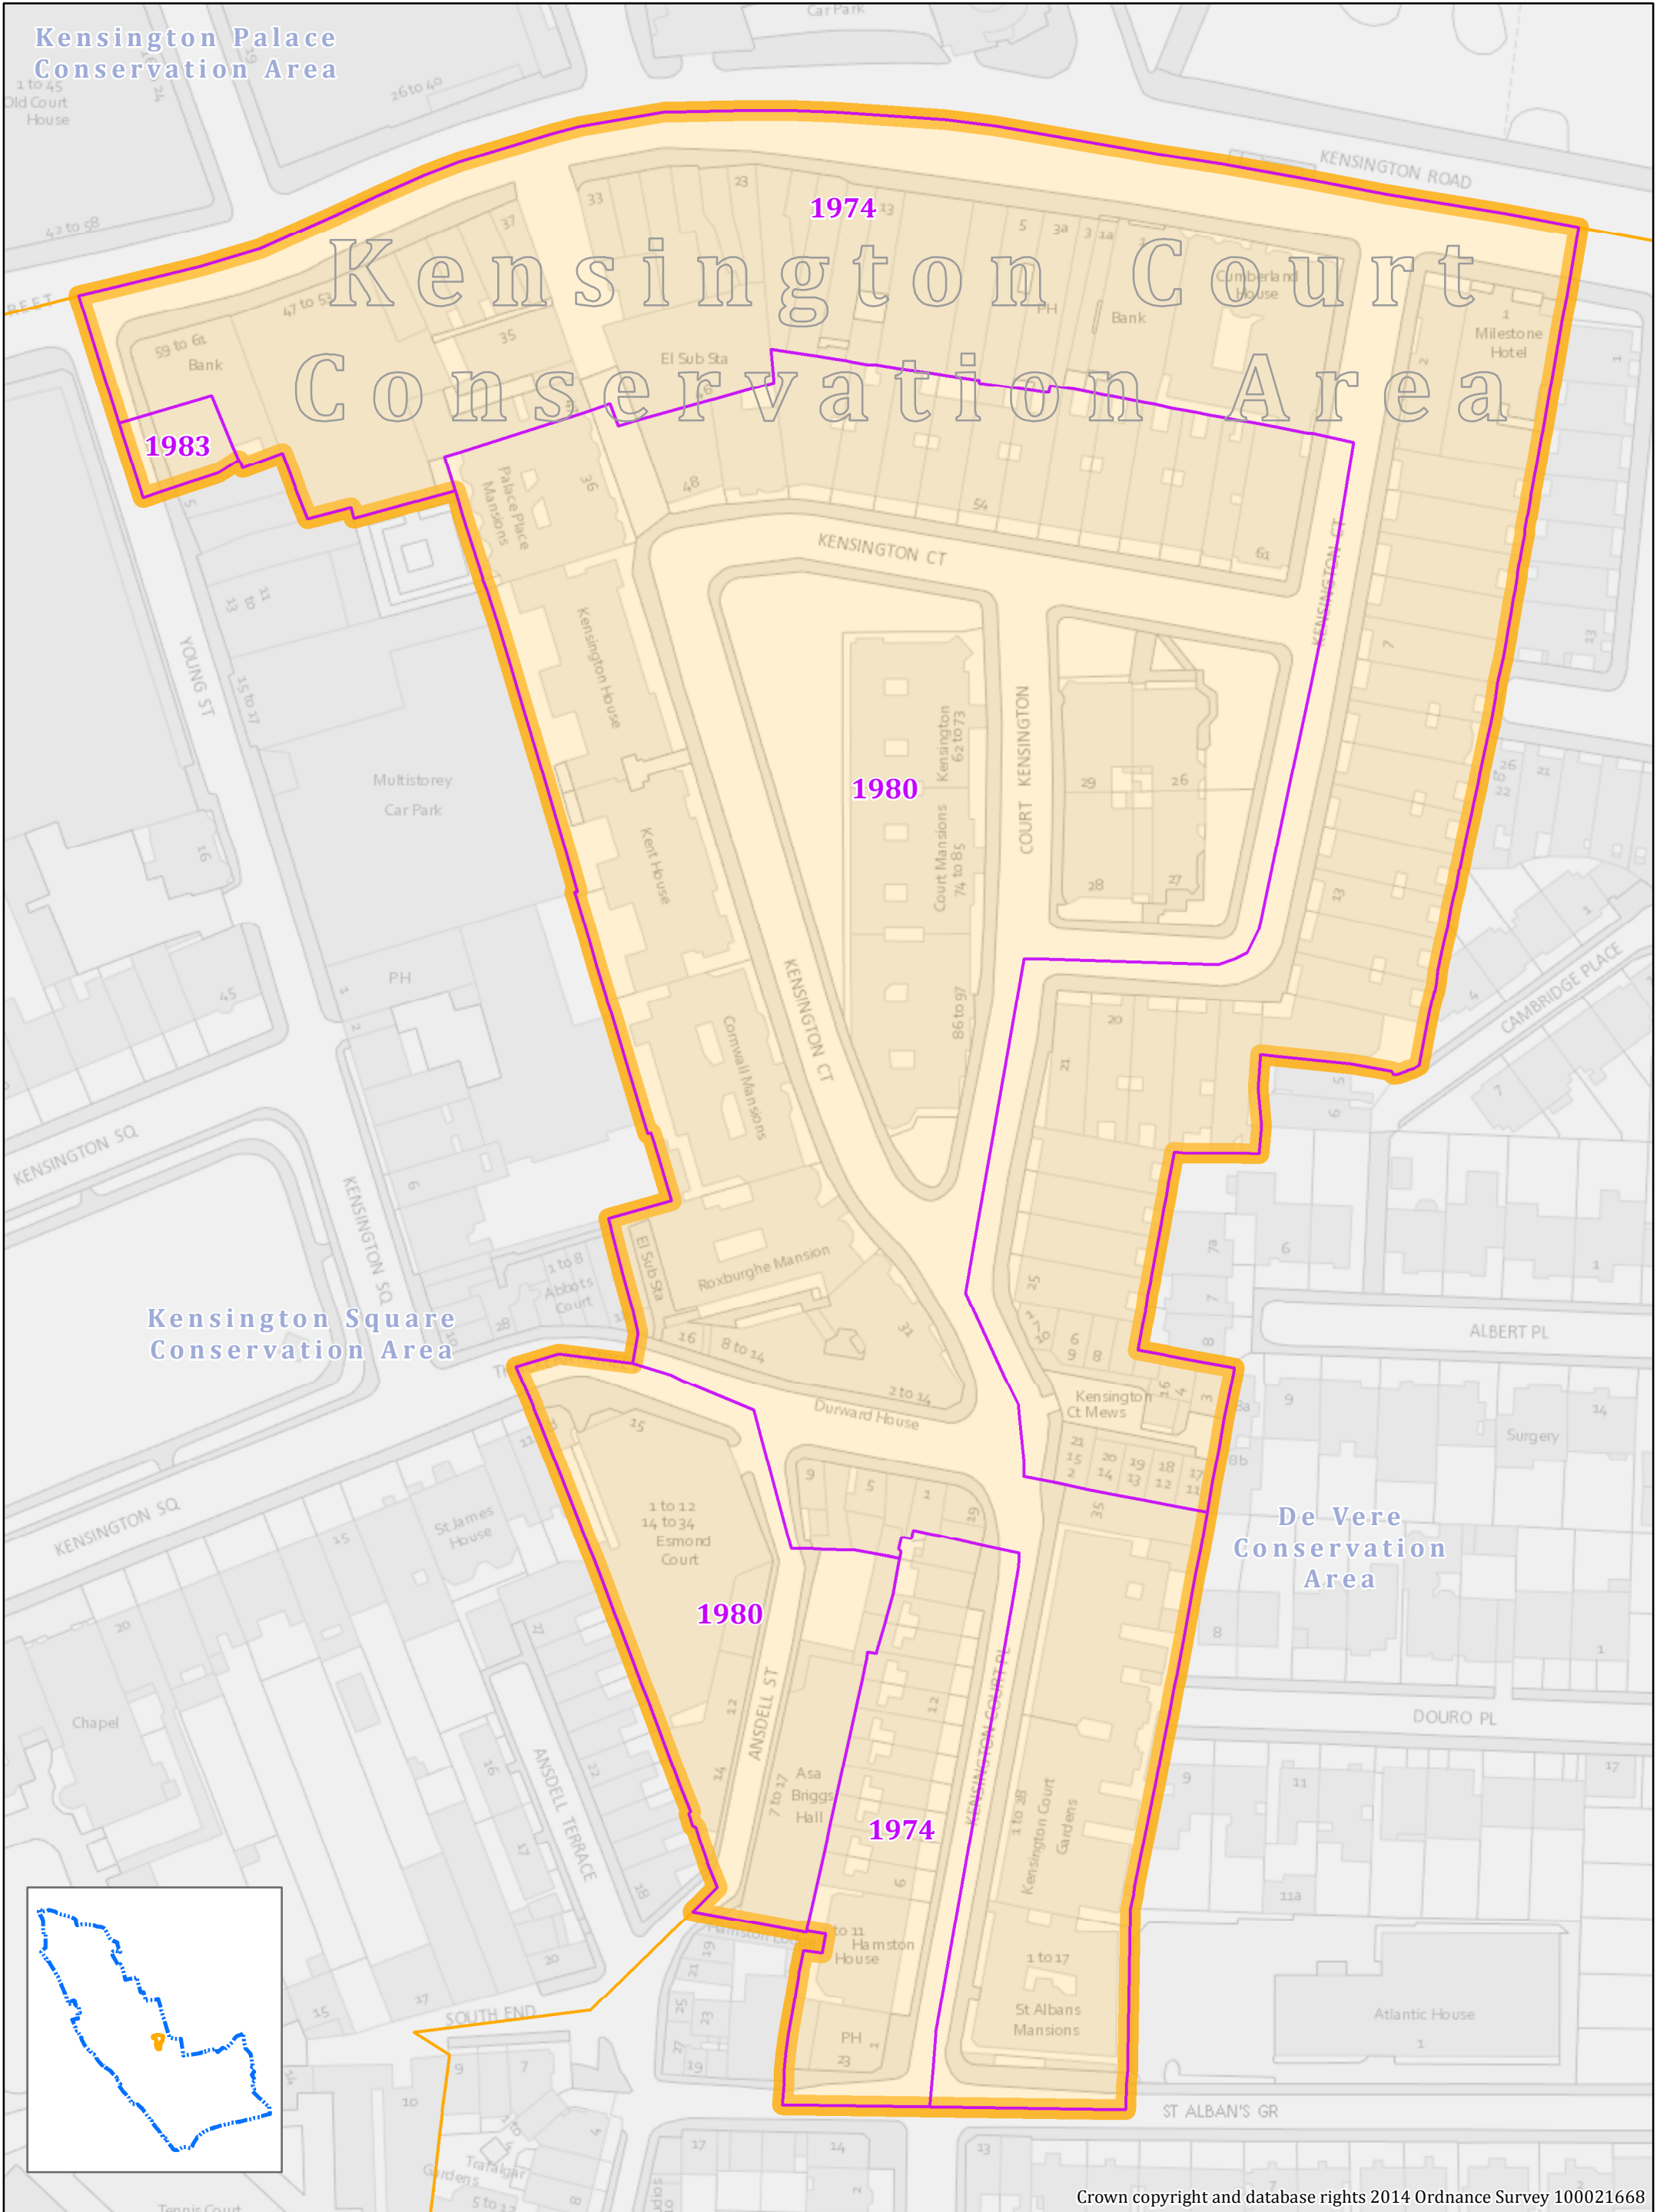

# Kensington Court Conservation Area

Crown copyright and database rights 2014 Ordnance Survey 100021668

- 1970
1990
Date of Designation
- Royal Borough of Kensington and Chelsea Boundary
- Adjoining Conservation Areas
- Boundary of Kensington Court Conservation Area

Absolute Scale >>> 1:990 at A3

Map produced on 20/03/2014 by PIAT@rbkc.gov.uk Ref: 3839