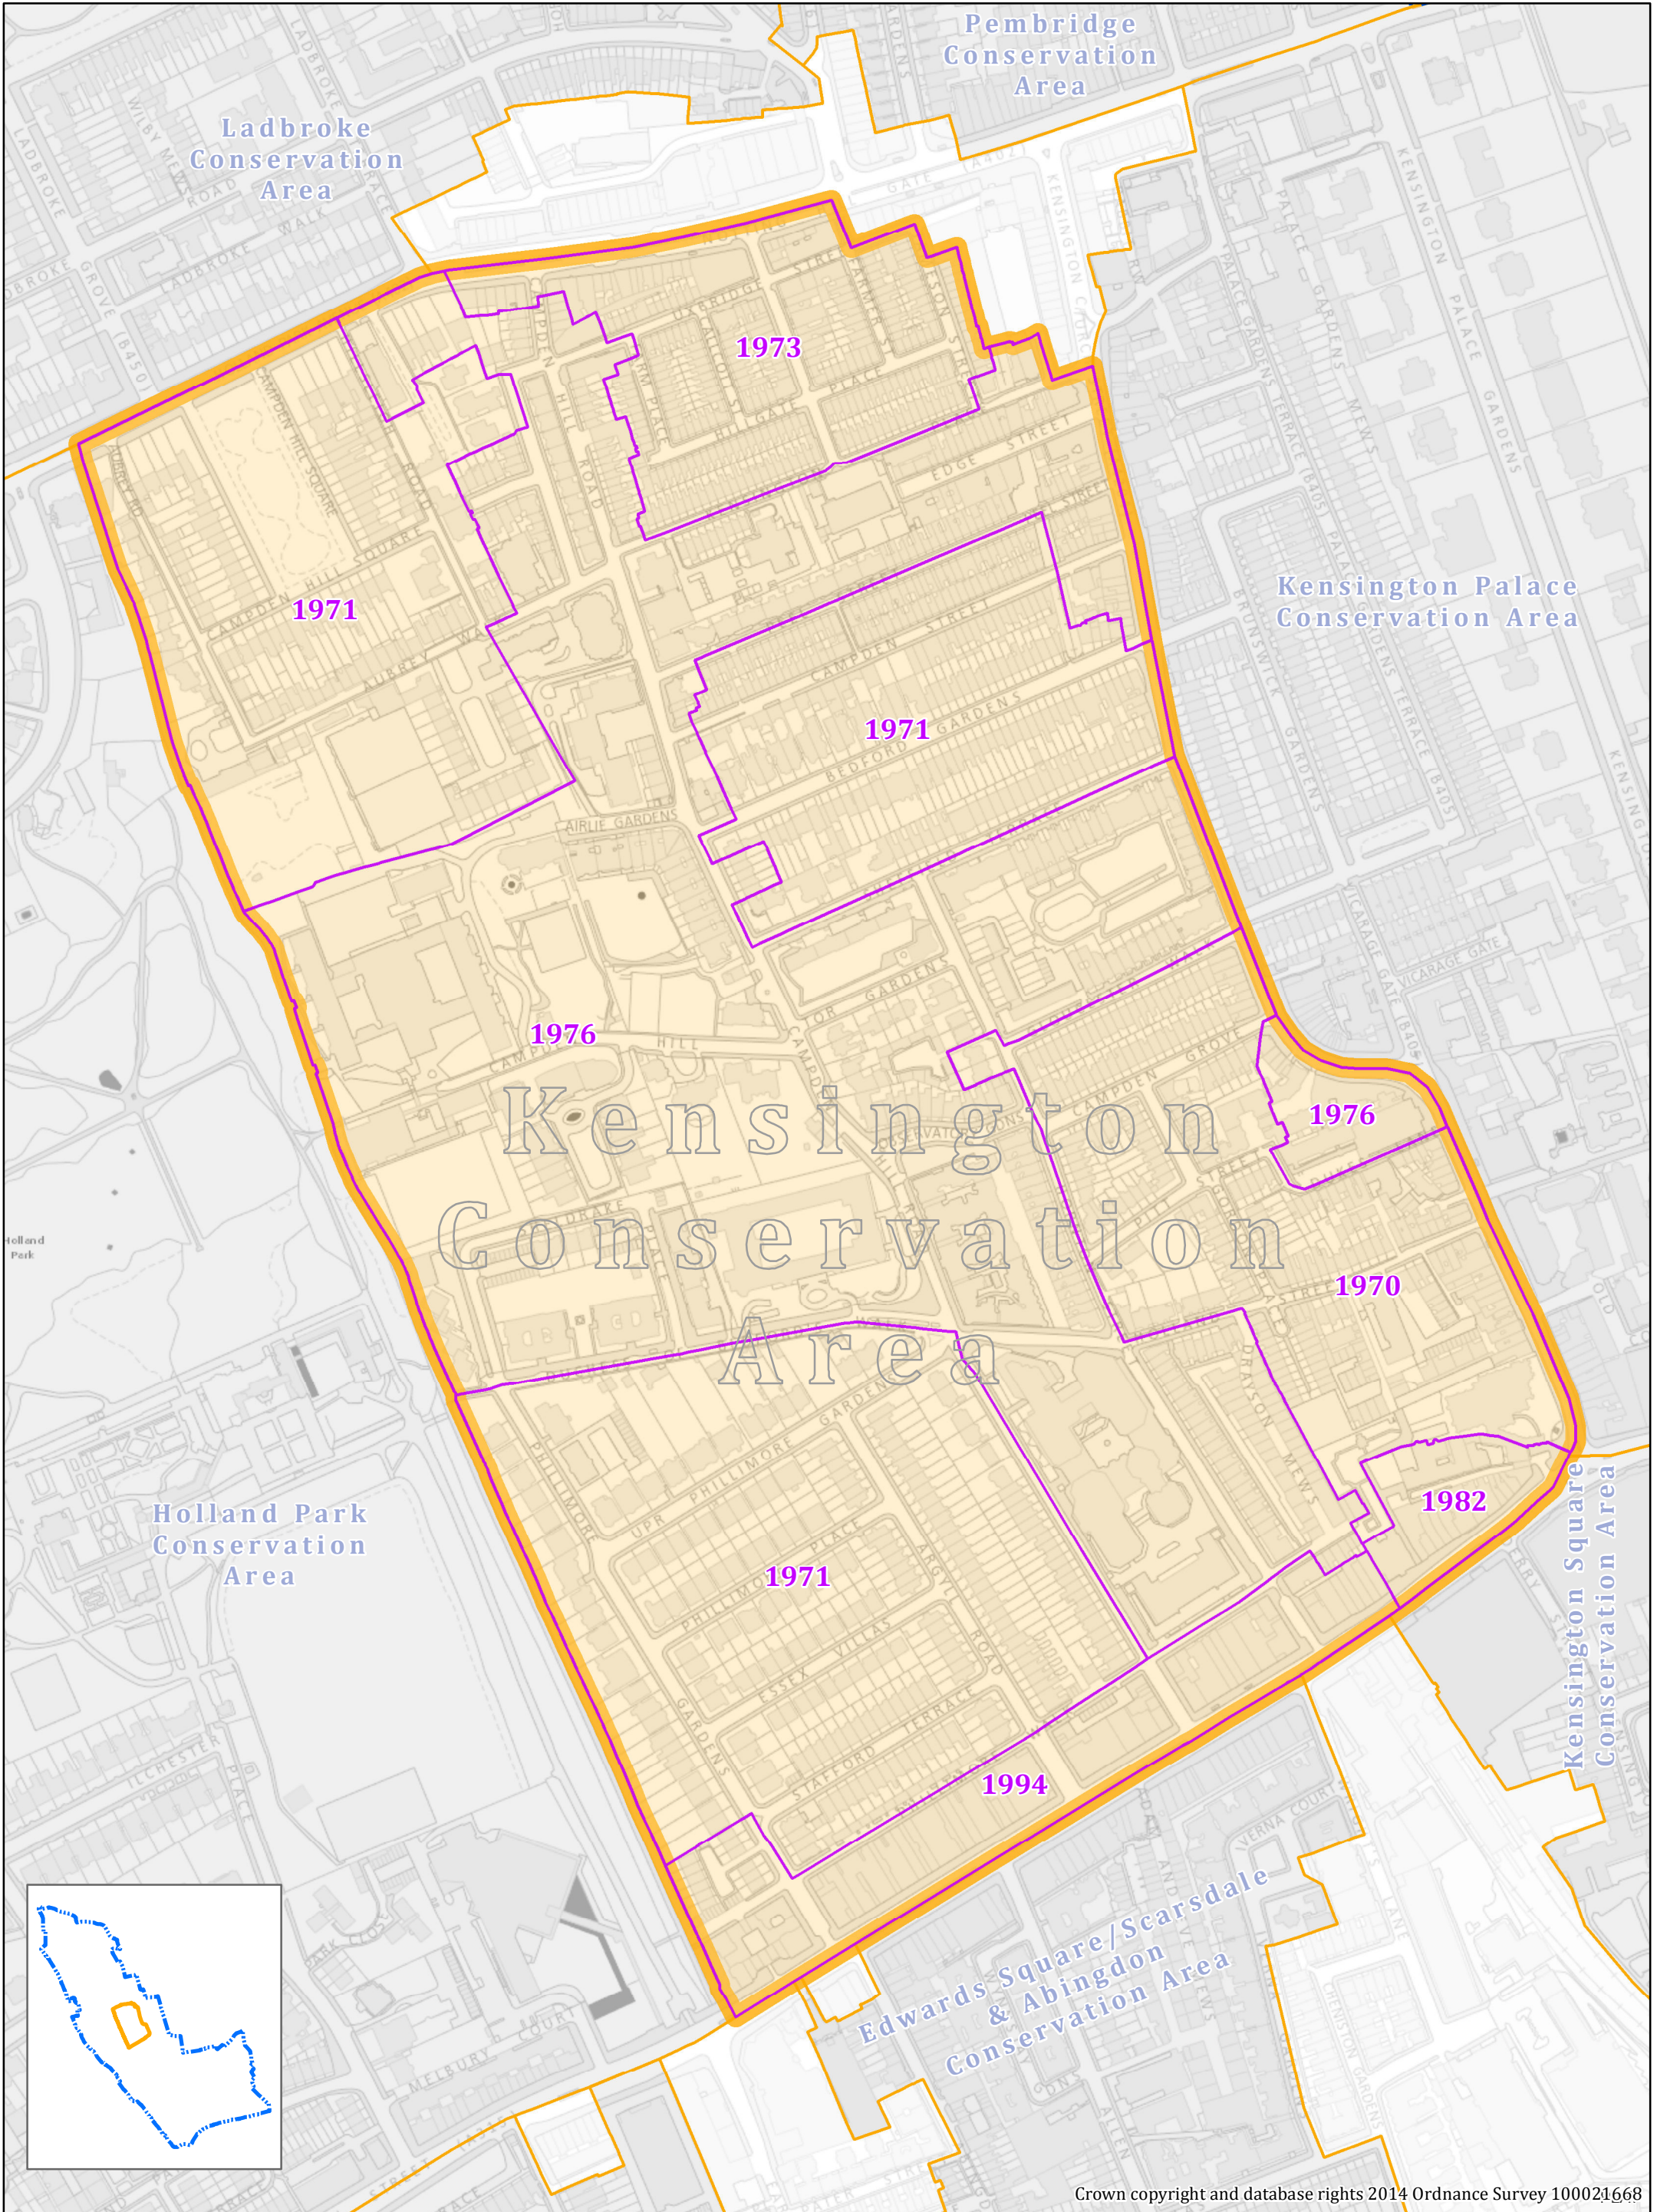

Kensington Conservation Area

Absolute Scale >>> 1:3,480 at A3

Map produced on 20/03/2014 by PIAT@rbkc.gov.uk Ref: 3839

Crown copyright and database rights 2014 Ordnance Survey 100021668

- 1970
1990
Date of Designation
- Royal Borough of Kensington and Chelsea Boundary
- Adjoining Conservation Areas
- Boundary of Kensington Conservation Area