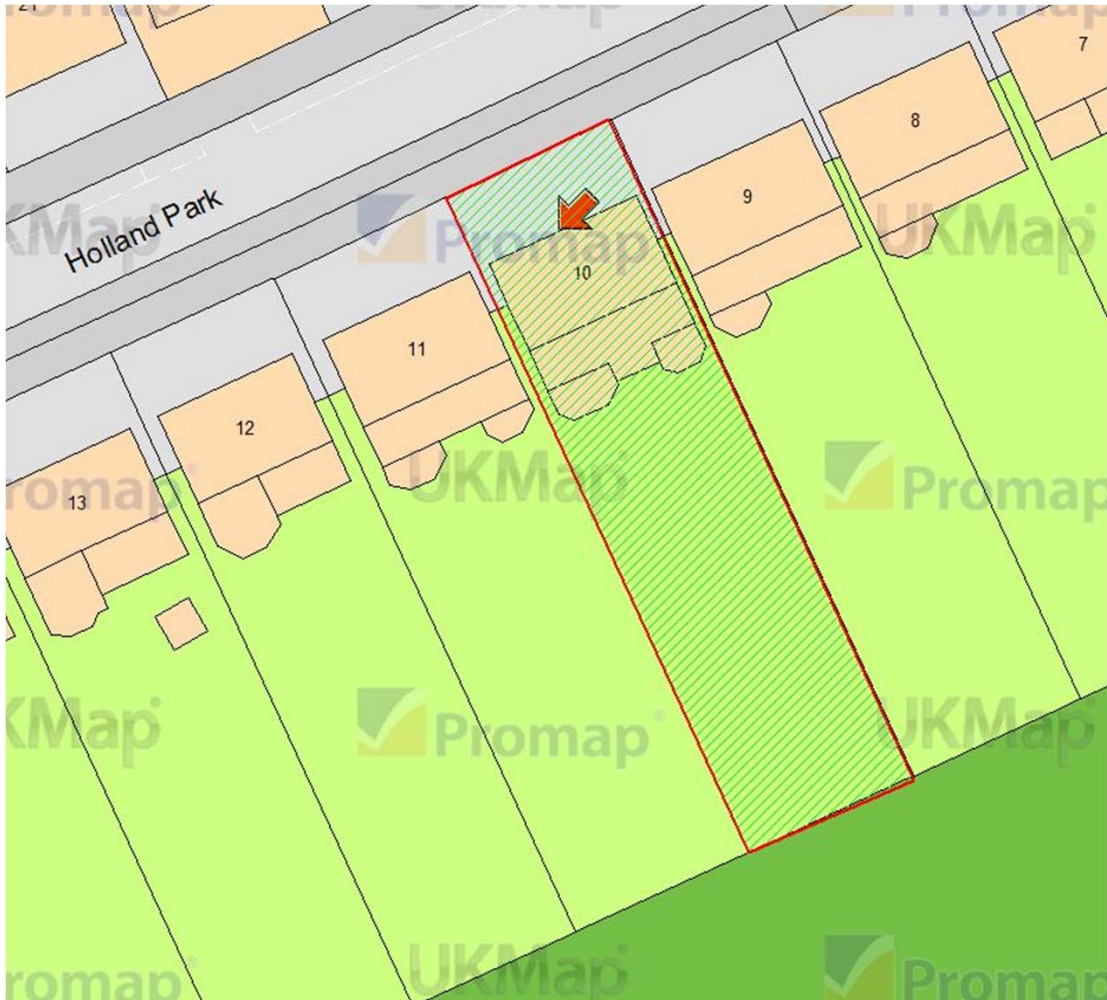

**78 Addison Road, London, W14 8EB**

**Areas-**

Sqm - 972m<sup>2</sup>

Acres – 0.24

Hectares – 0.09

### Areas-

Sqm – 1023.5m<sup>2</sup>

Acres – 0.25

Hectares – 0.10

### Areas-

Sqm – 881.9m<sup>2</sup>

Acres – 0.21

Hectares – 0.08