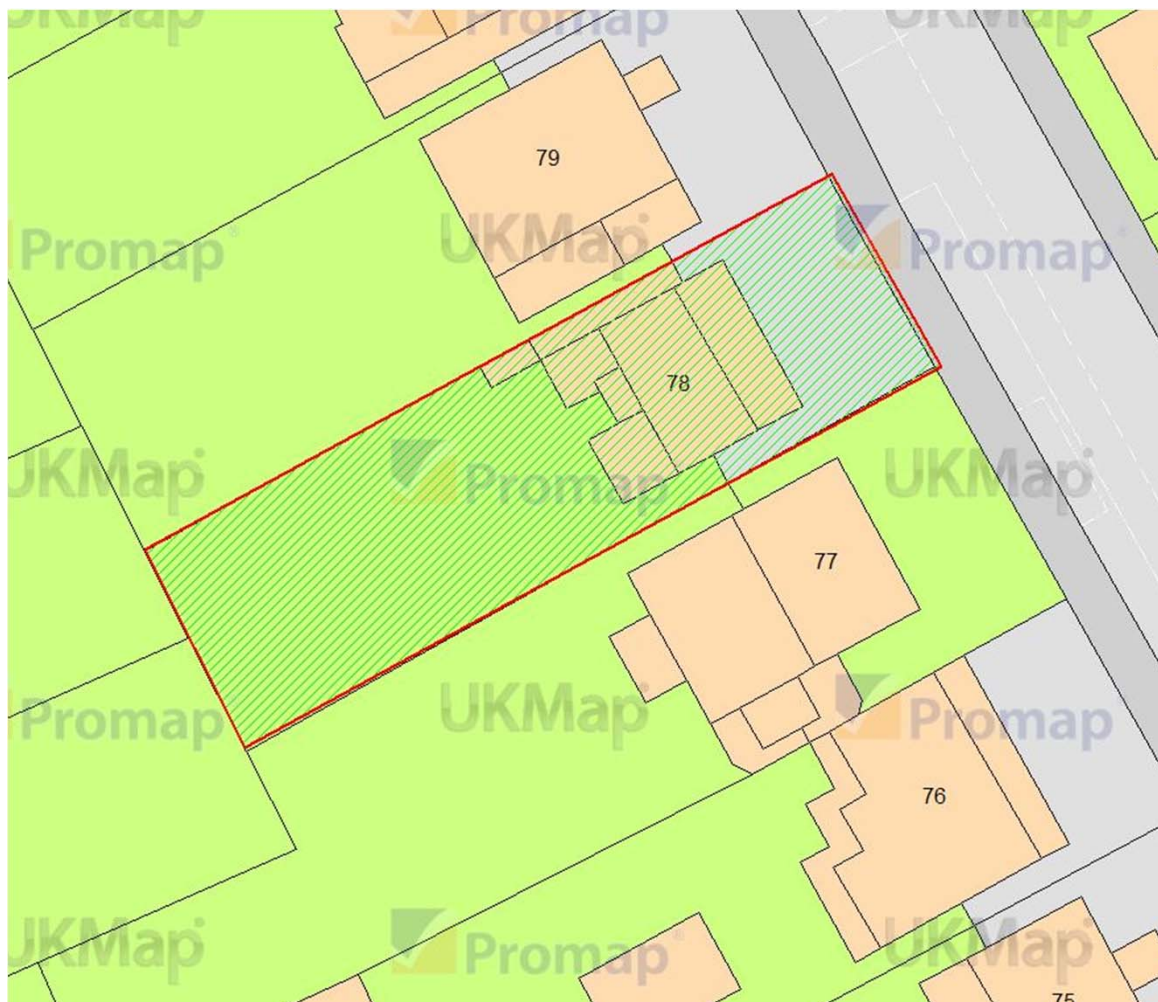

**78 Addison Road, London, W14 8EB**

**Areas-**

Sqm - 972m<sup>2</sup>

Acres – 0.24

Hectares – 0.09

### Areas-

Sqm – 1023.5m<sup>2</sup>

Acres – 0.25

Hectares – 0.10

### Areas-

Sqm – 881.9m<sup>2</sup>

Acres – 0.21

Hectares – 0.08