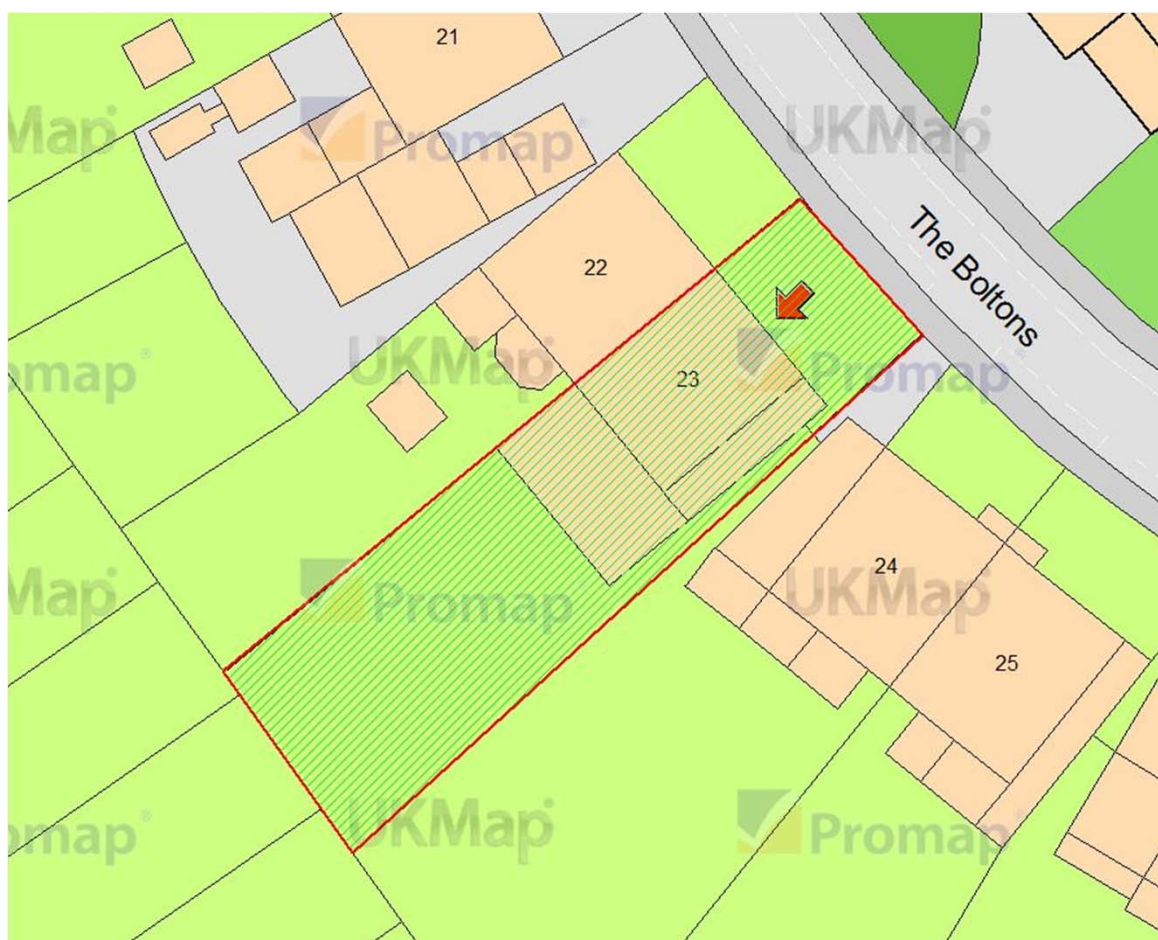

**78 Addison Road, London, W14 8EB**

**Areas-**

Sqm - 972m<sup>2</sup>

Acres – 0.24

Hectares – 0.09

### Areas-

Sqm – 1023.5m<sup>2</sup>

Acres – 0.25

Hectares – 0.10

### Areas-

Sqm – 881.9m<sup>2</sup>

Acres – 0.21

Hectares – 0.08