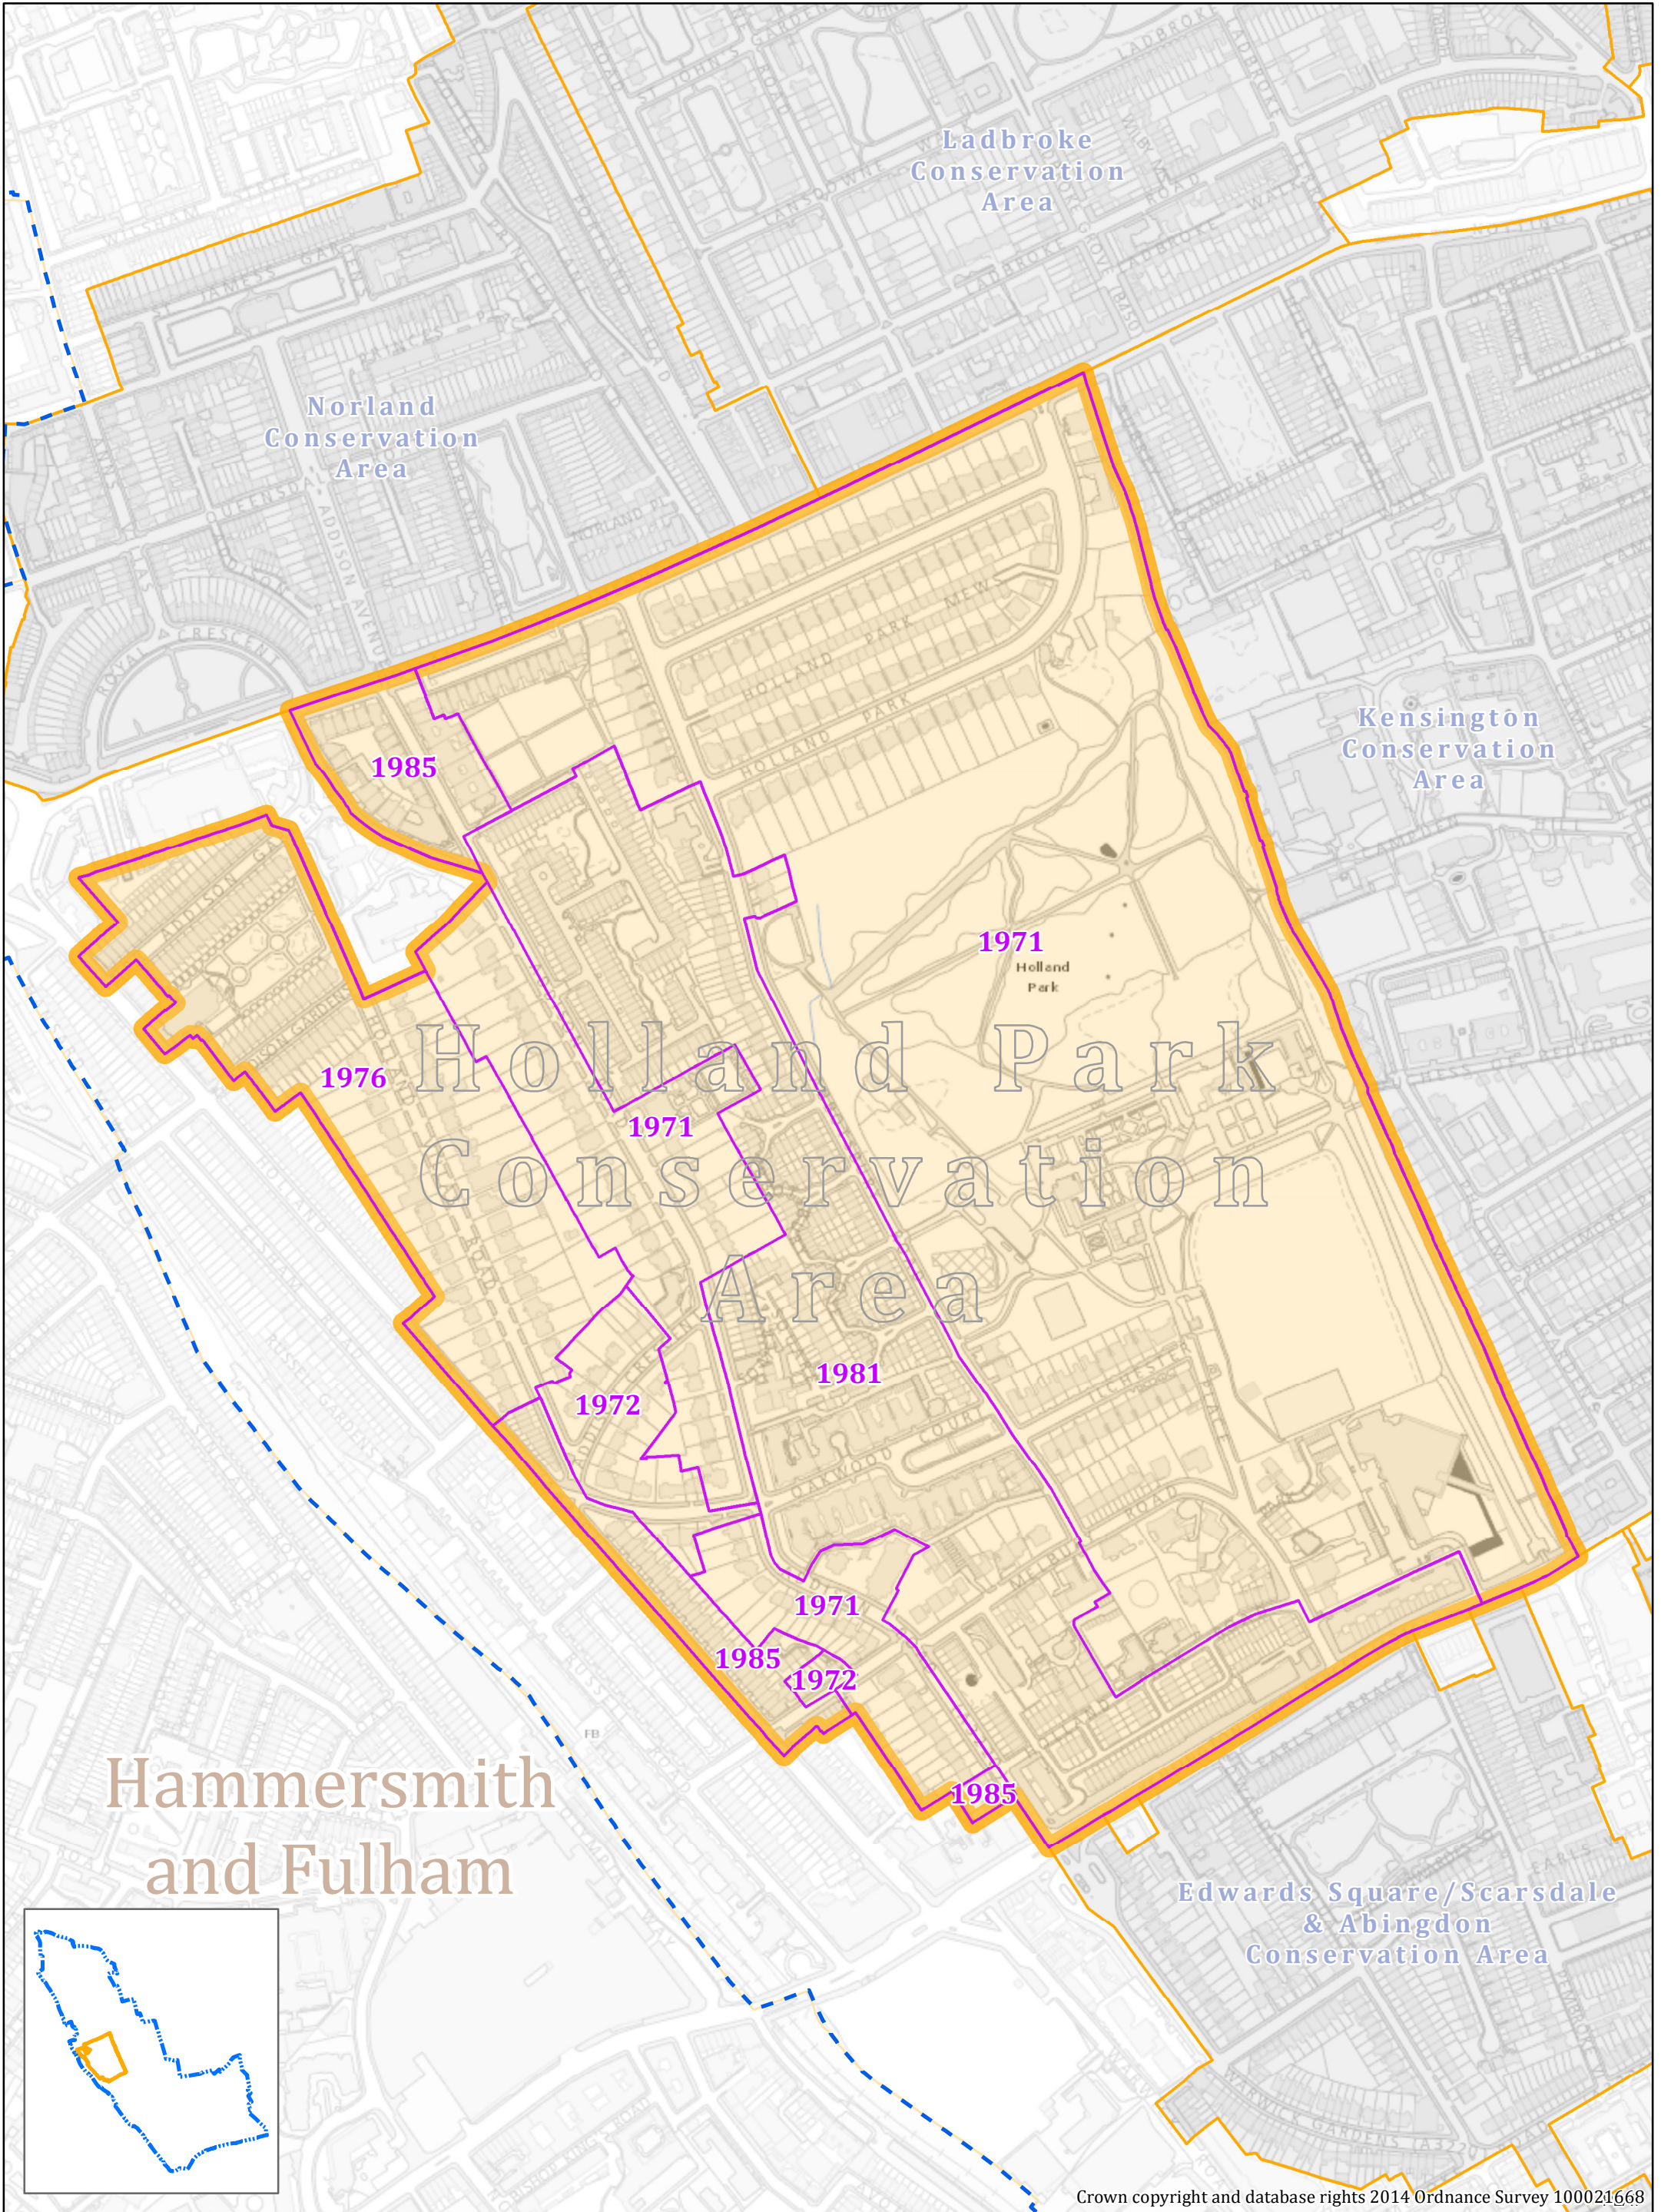

Holland Park Conservation Area

Crown copyright and database rights 2014 Ordnance Survey 100021668

- 1970
1990
Date of Designation
- Royal Borough of Kensington and Chelsea Boundary
- Adjoining Conservation Areas
- Boundary of Holland Park Conservation Area

Absolute Scale >>> 1:4,630 at A3

Map produced on 20/03/2014 by PIAT@rbkc.gov.uk Ref: 3839