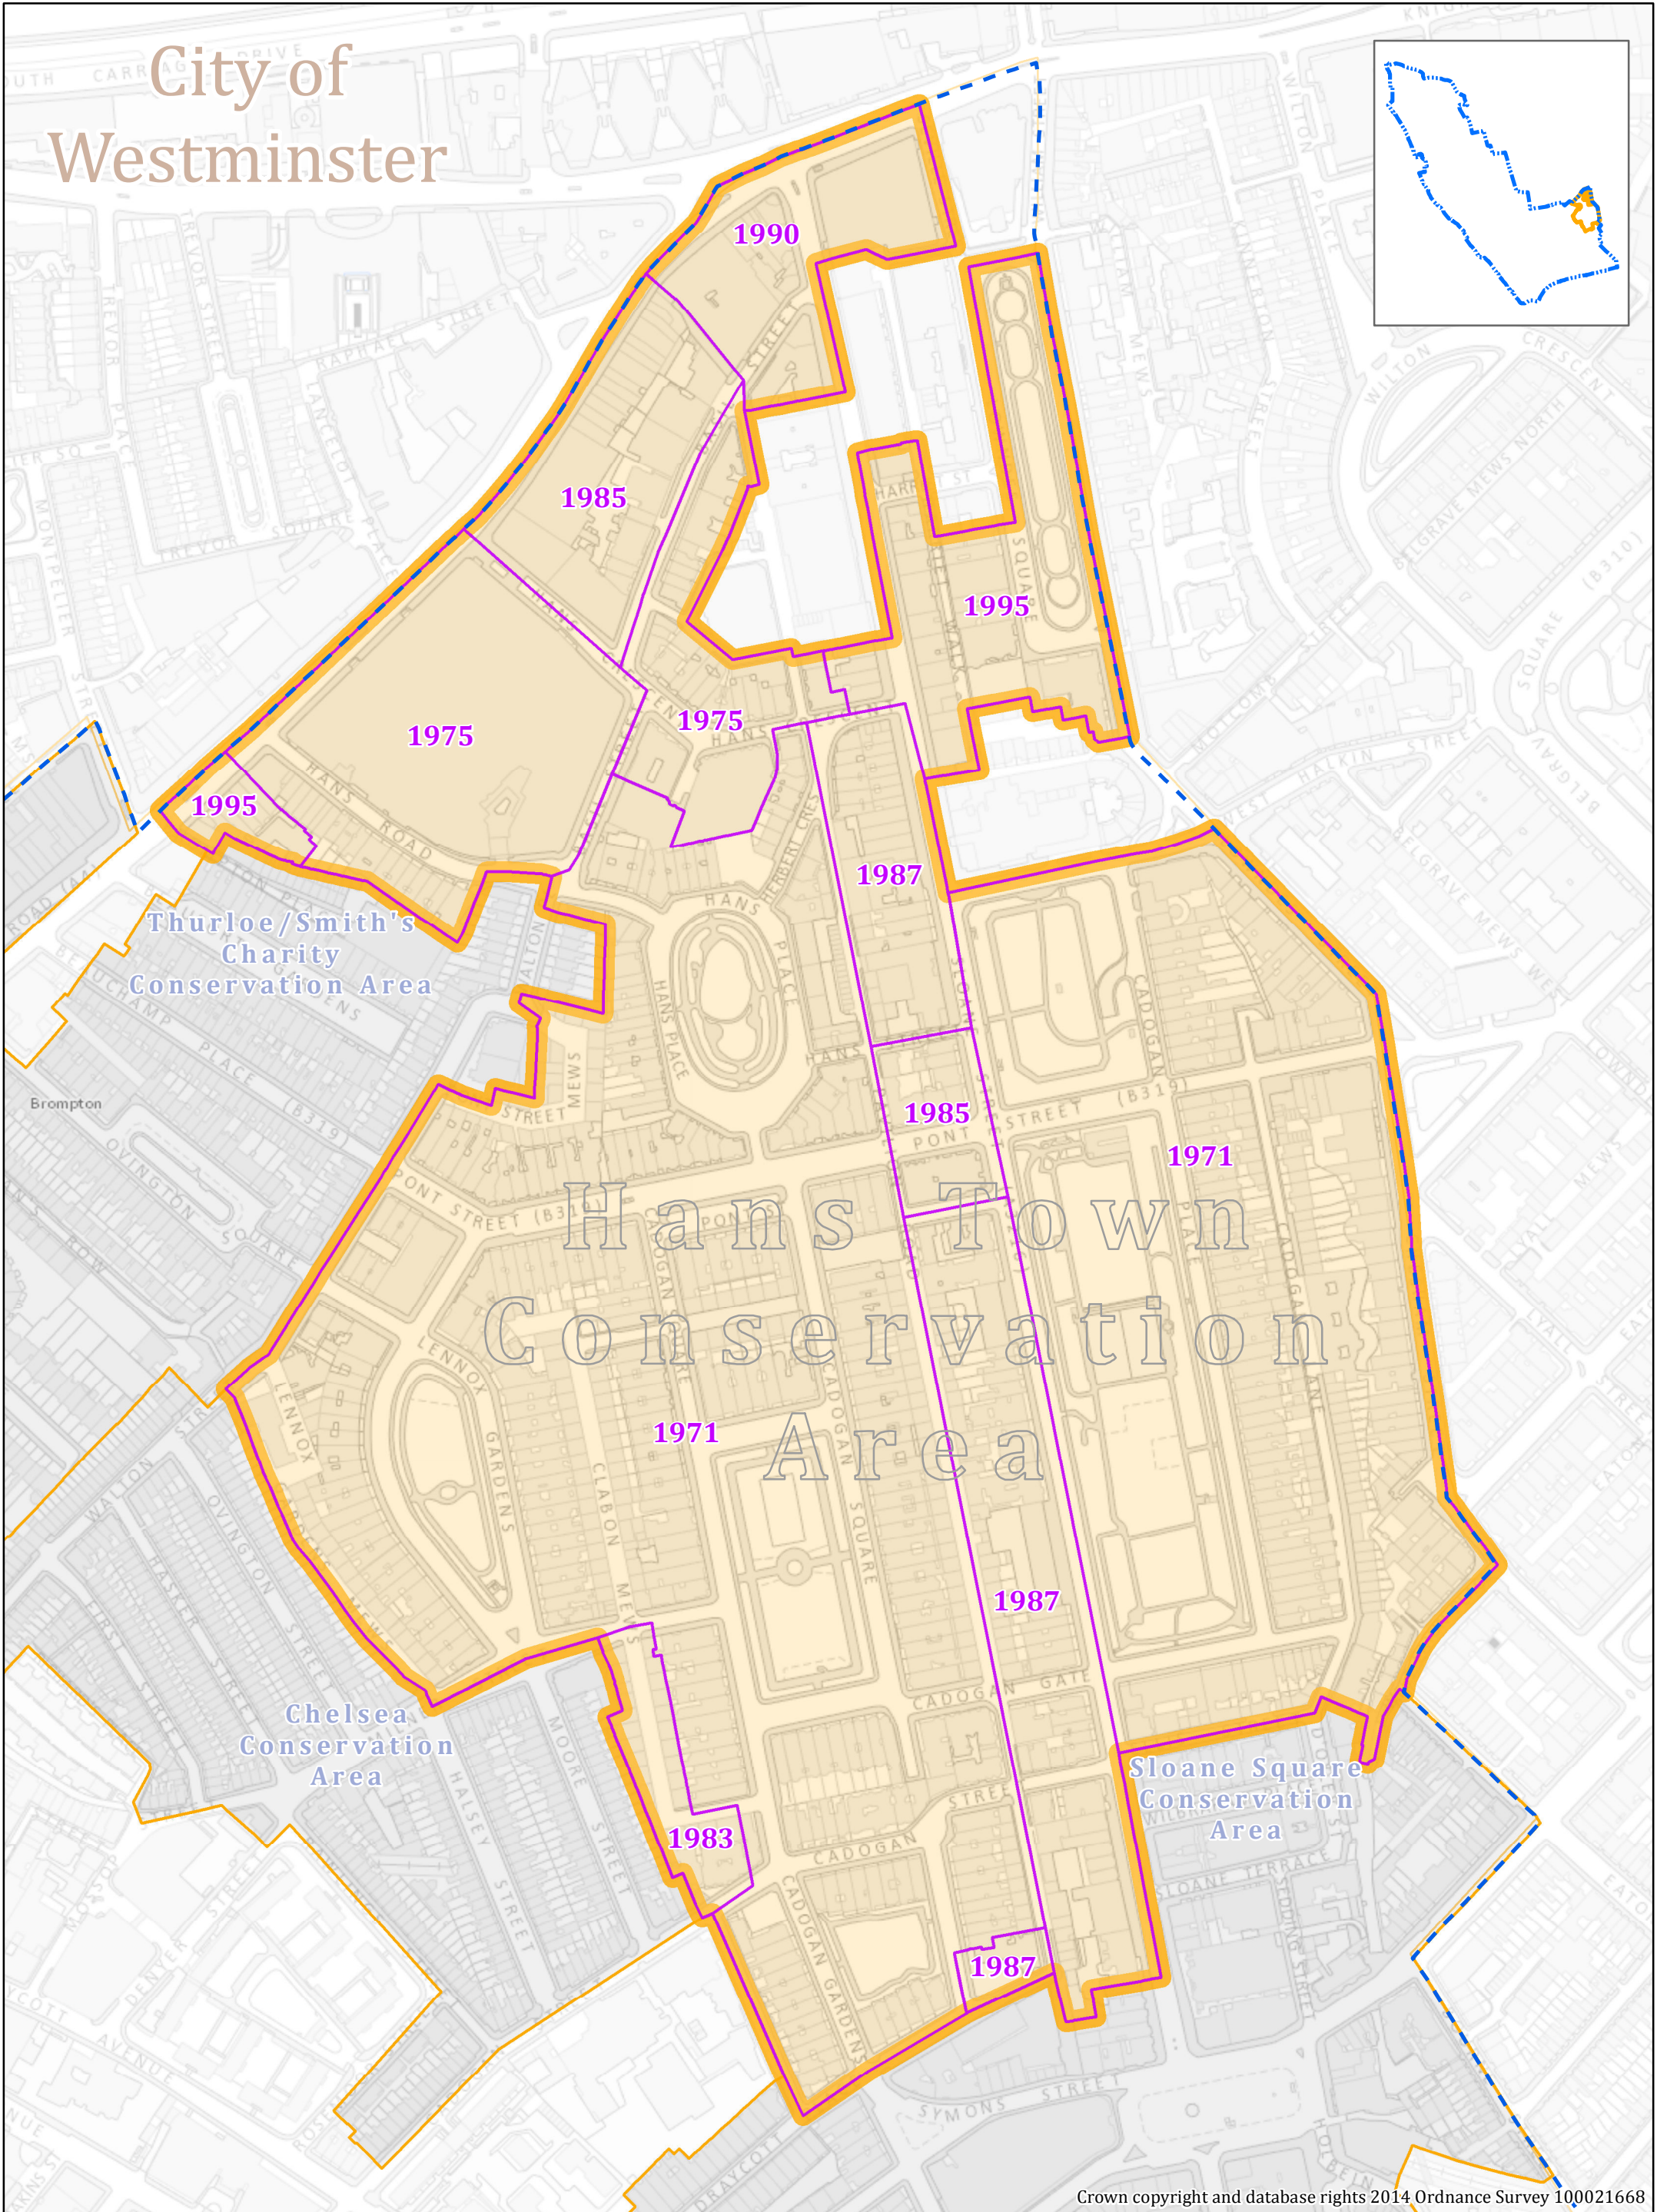

# Hans Town Conservation Area

City of  
Westminster

Map produced on 20/03/2014 by PIAT@rbkc.gov.uk Ref: 3839

Crown copyright and database rights 2014 Ordnance Survey 100021668

- 1970
1990
Date of Designation
- Royal Borough of Kensington and Chelsea Boundary
- Adjoining Conservation Areas
- Boundary of Hans Town Conservation Area