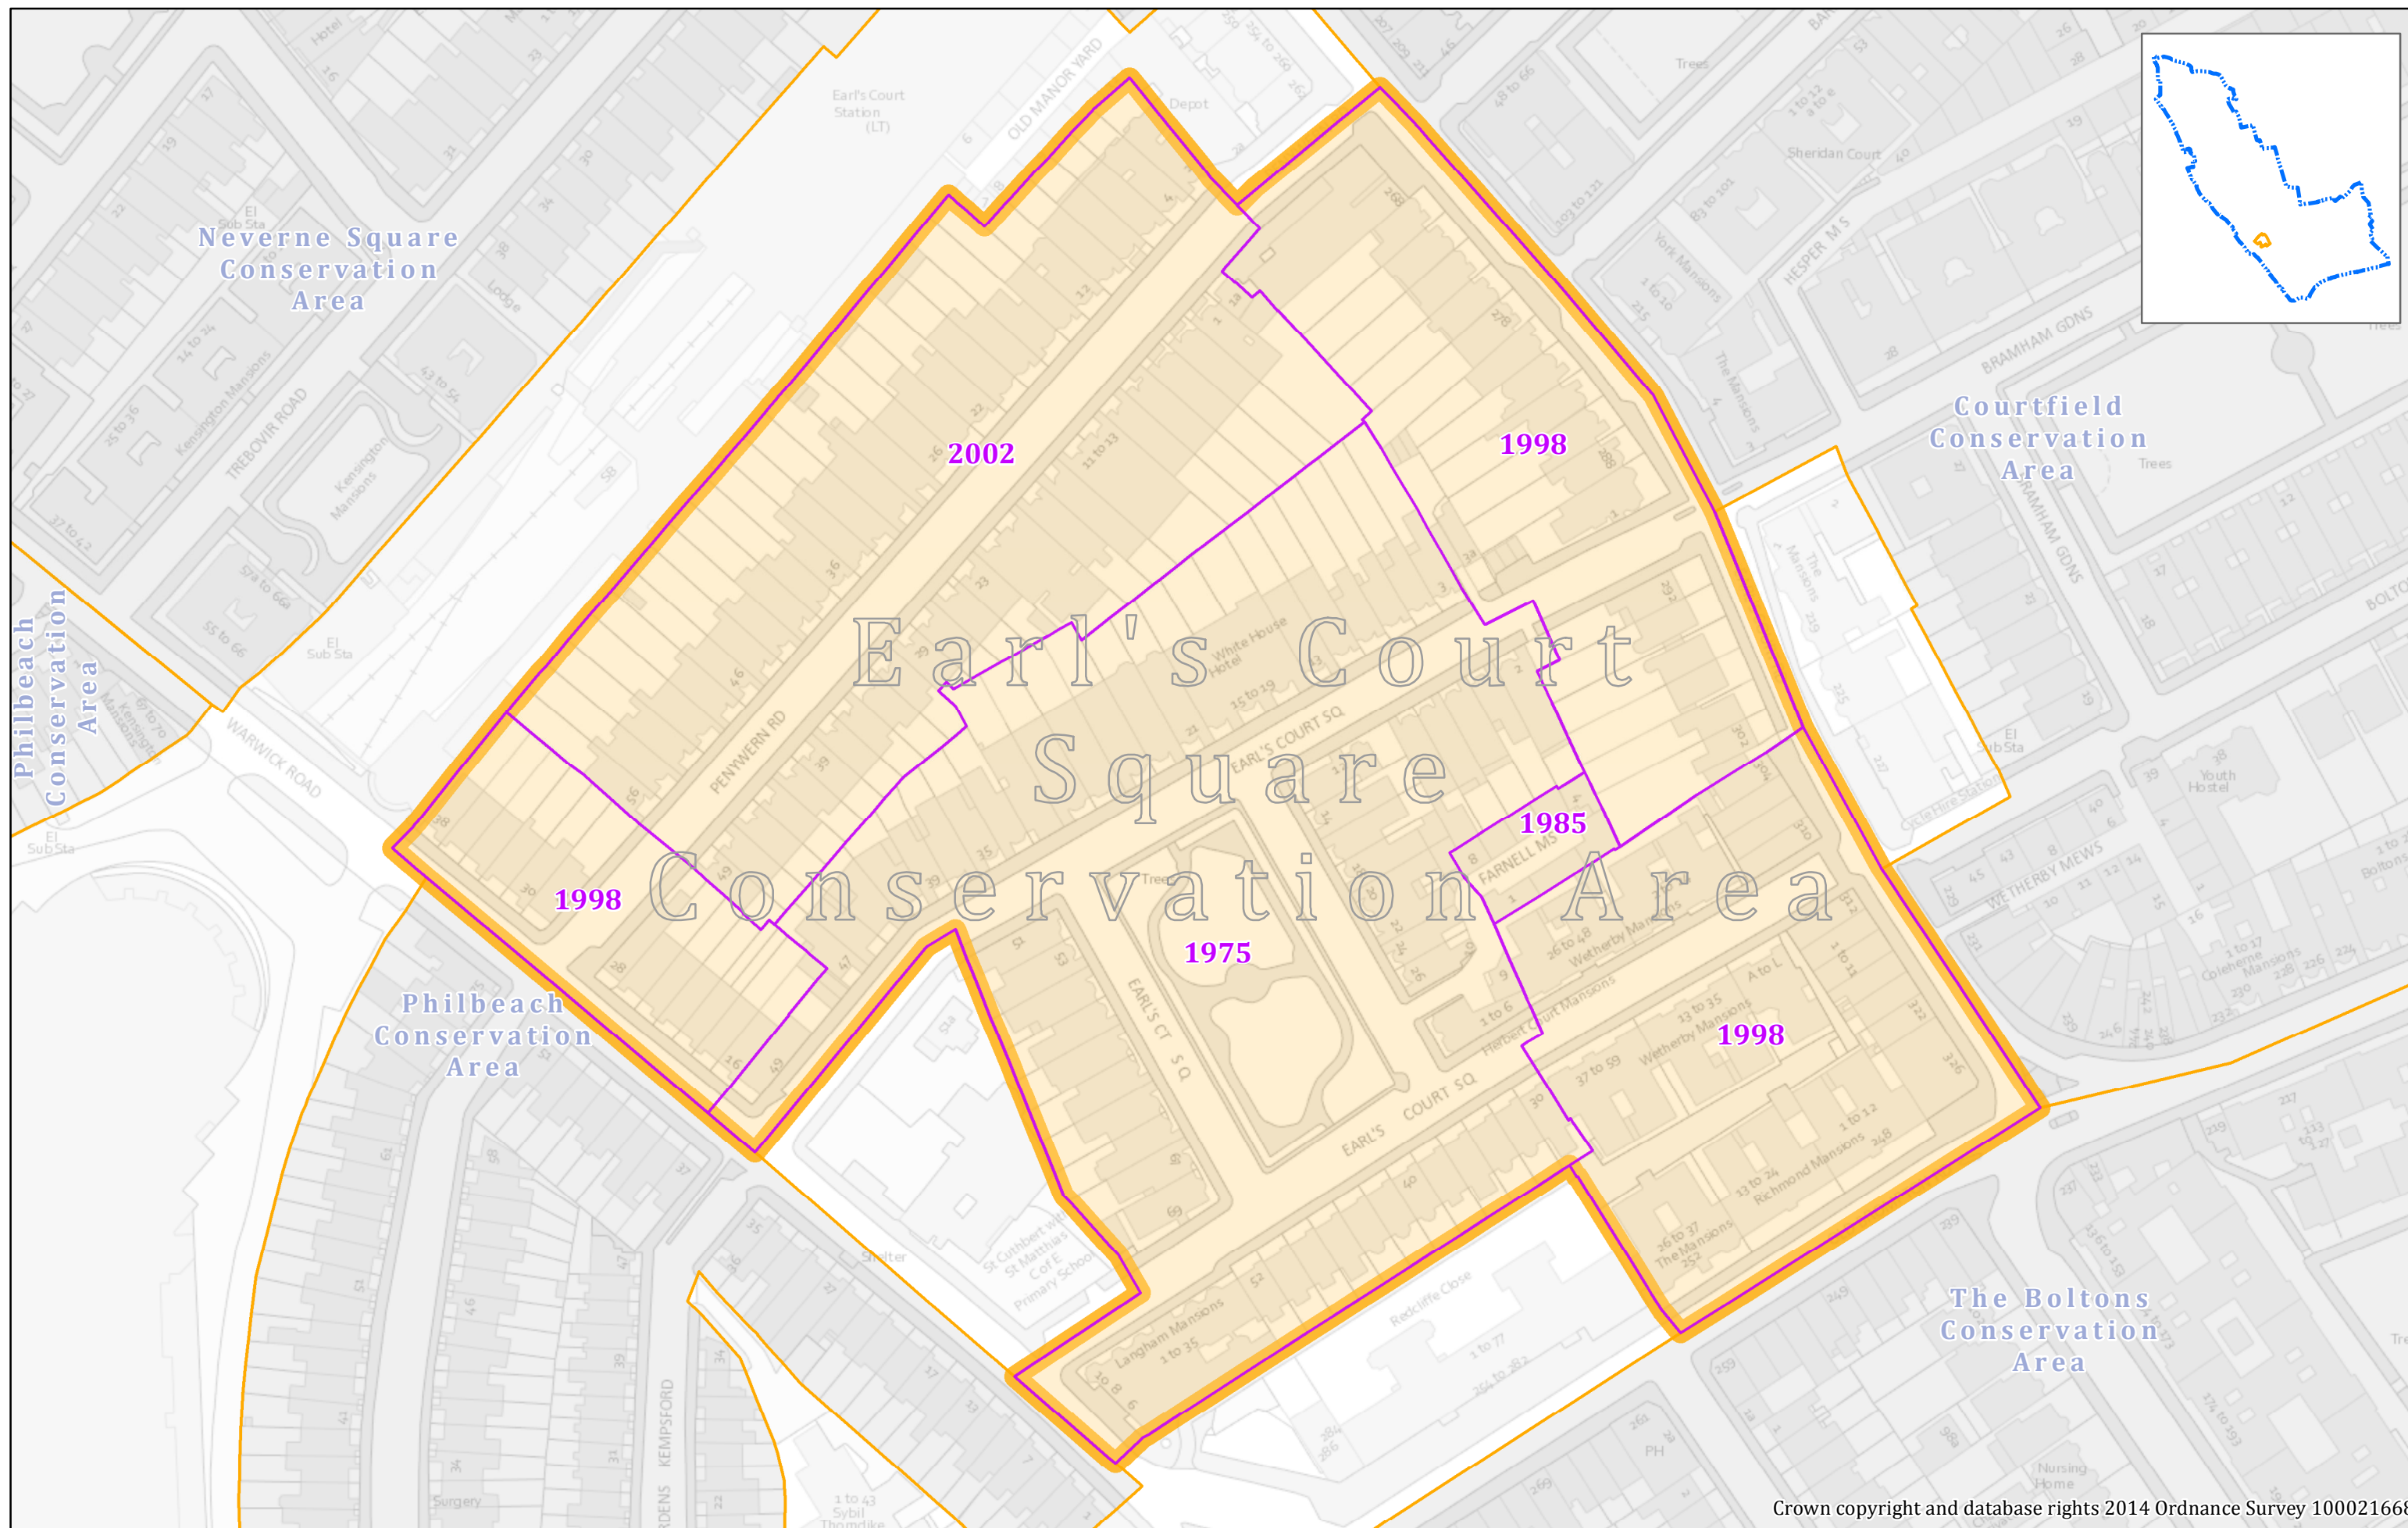

Earl's Court Square Conservation Area

Absolute Scale >>> 1:1,363 at A3

Map produced on 20/03/2014 by PLAT@rbkc.gov.uk Ref: 3839

Crown copyright and database rights 2014 Ordnance Survey 100021668

- 1970 1990 Date of Designation
- Royal Borough of Kensington and Chelsea Boundary
- Adjoining Conservation Area
- Boundary of Earl's Court Square Conservation Area