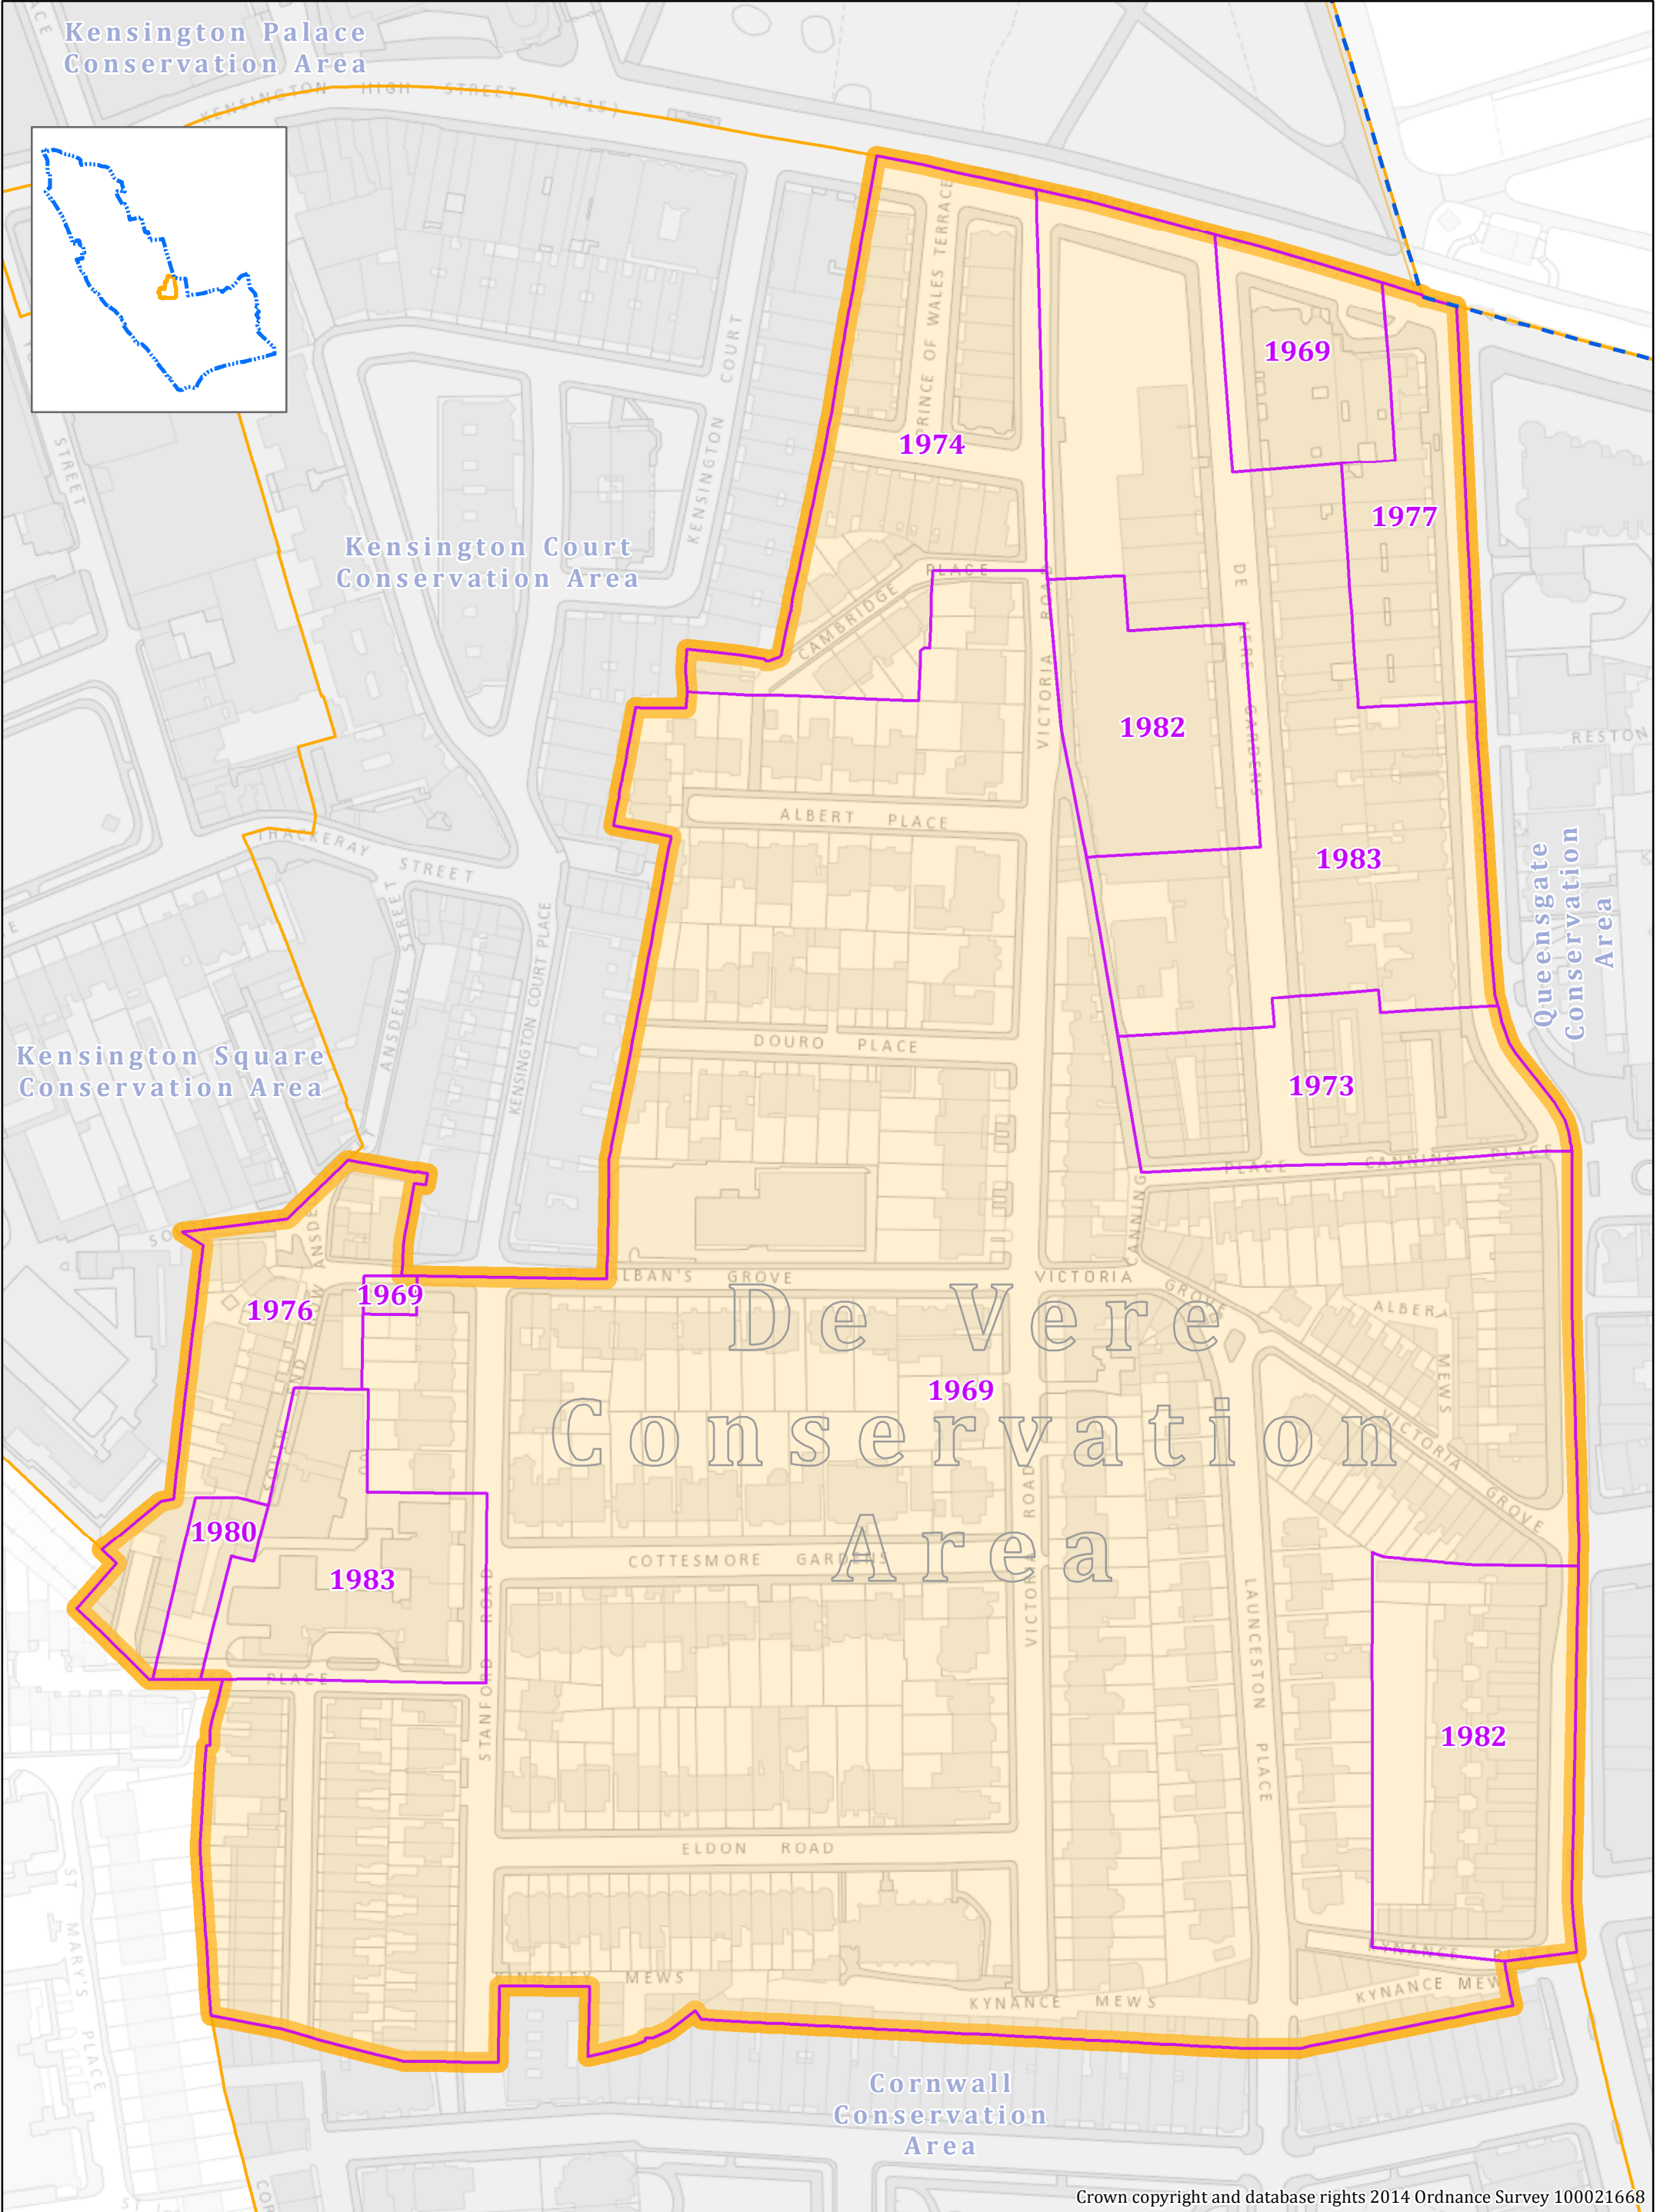

De Vere Conservation Area

Crown copyright and database rights 2014 Ordnance Survey 100021668