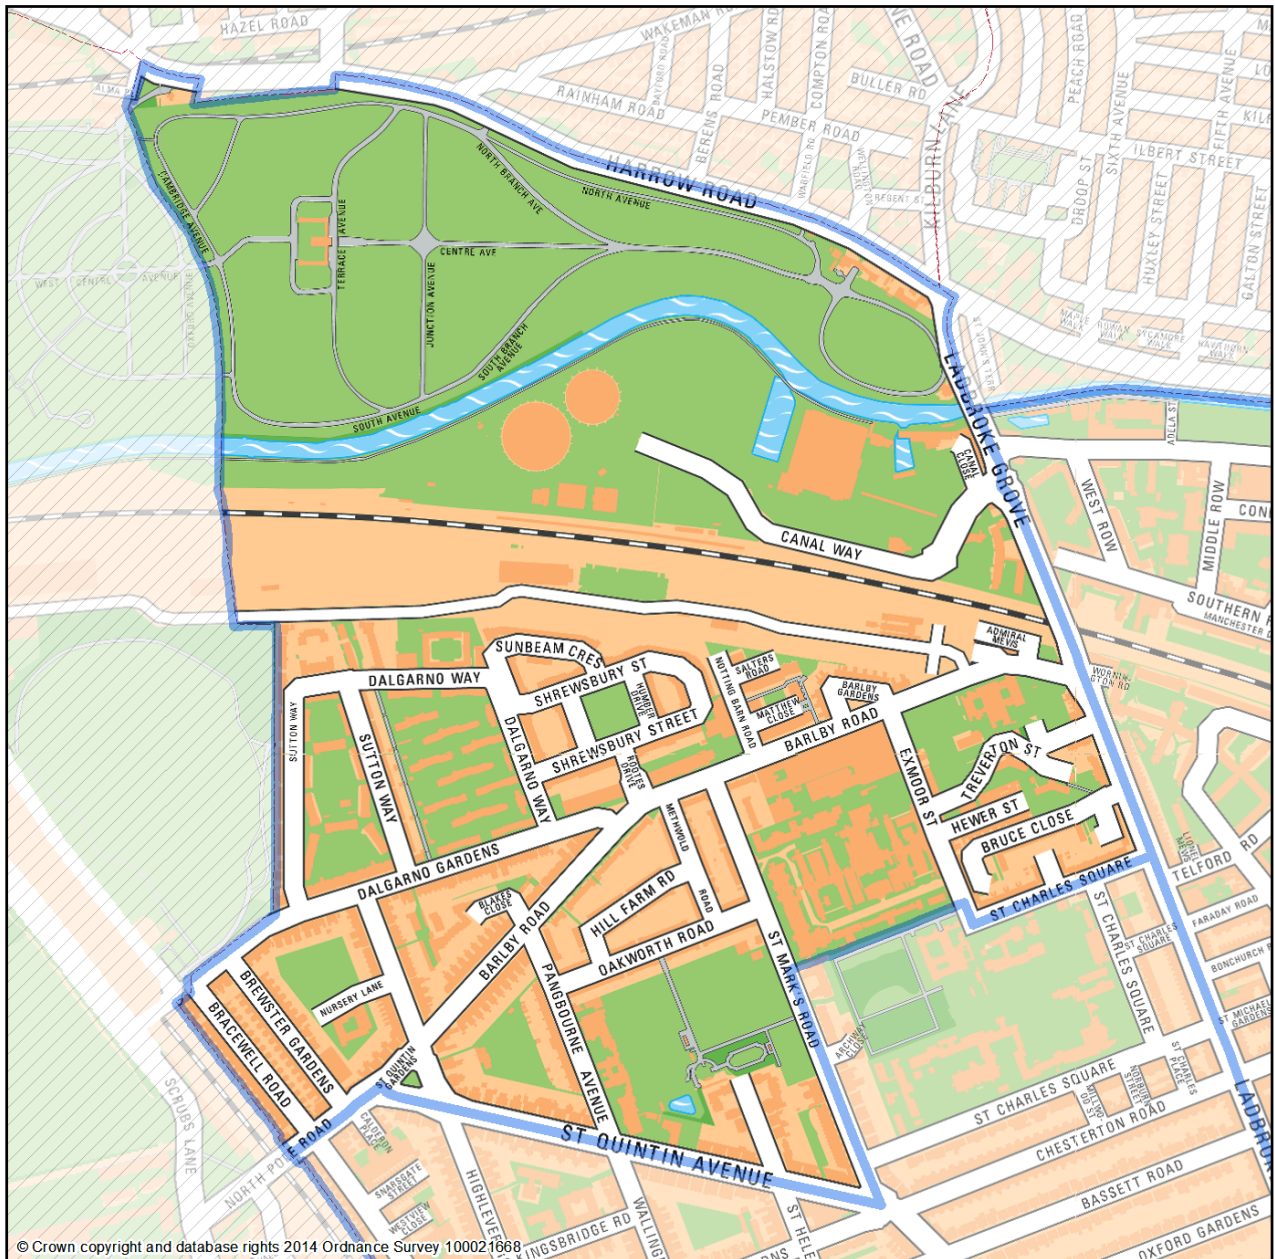

Dalgarno Ward

THE ROYAL BOROUGH OF
KENSINGTON
AND CHELSEA

© Crown copyright and database rights 2014 Ordnance Survey 100021668

Map produced by the
Property and Land Applications Team (PLAT)
plat@rbkc.gov.uk | 22 May 2014 | Ref: 3824

Please see overleaf for the list of streets or parts of streets within Dalgarno Ward

Dalgarno Ward

Street List

A	
Admiral Mews	All Properties
Alma Place	West side only - portion adjacent to Kensal Cemetery
B	
Barlby Gardens	All Properties
Barlby Road	All Properties
Blake Close	All Properties
Bracewell Road	All Properties
Brewster Gardens	All Properties
Bruce Close	All Properties
C	
Canal Close	All Properties
Canal Way	All Properties
D	
Dalgarno Gardens	All Properties
Dalgarno Way	All Properties
E	
Exmoor Street	All Properties
H	
Harrow Road	Numbers 599-621 (odd)
Hewer Street	All Properties
Highlever Road	Numbers 131-173 (odd), 108-160 (even)
Hill Farm Road	All Properties
Hillman Drive	All Properties
Humber Drive	All Properties
L	
Ladbroke Grove	Numbers 319-391 (odd)

Dalgarno Ward

Street List

M	
Matthew Close	All Properties
Methwold Road	All Properties
Mitre Way	All Properties
N	
North Pole Road	1a, 2-24 (even) only
Notting Barn Road	All Properties
Nursery Lane	All Properties
O	
Oakworth Road	All Properties
P	
Pangbourne Avenue	All Properties
R	
Rootes Drive	All Properties
S	
Salters Road	All Properties
Shrewsbury Street	All Properties
St Charles Square	Balfour House & Burleigh House only
St Helen's Gardens	Numbers 79-95 (odd), 52-82 (even)
St Mark's Road	Numbers 105-231 (odd), 90-100 (even)
St Quintin Avenue	Numbers 2-80 (even) including 1-3 Cowper Terrace (consecutive)
St Quintin Gardens	All Properties
Sunbeam Crescent	All Properties
Sutton Way	All Properties
T	
Treverton Street	All Properties
W	
Webb Close	All Properties