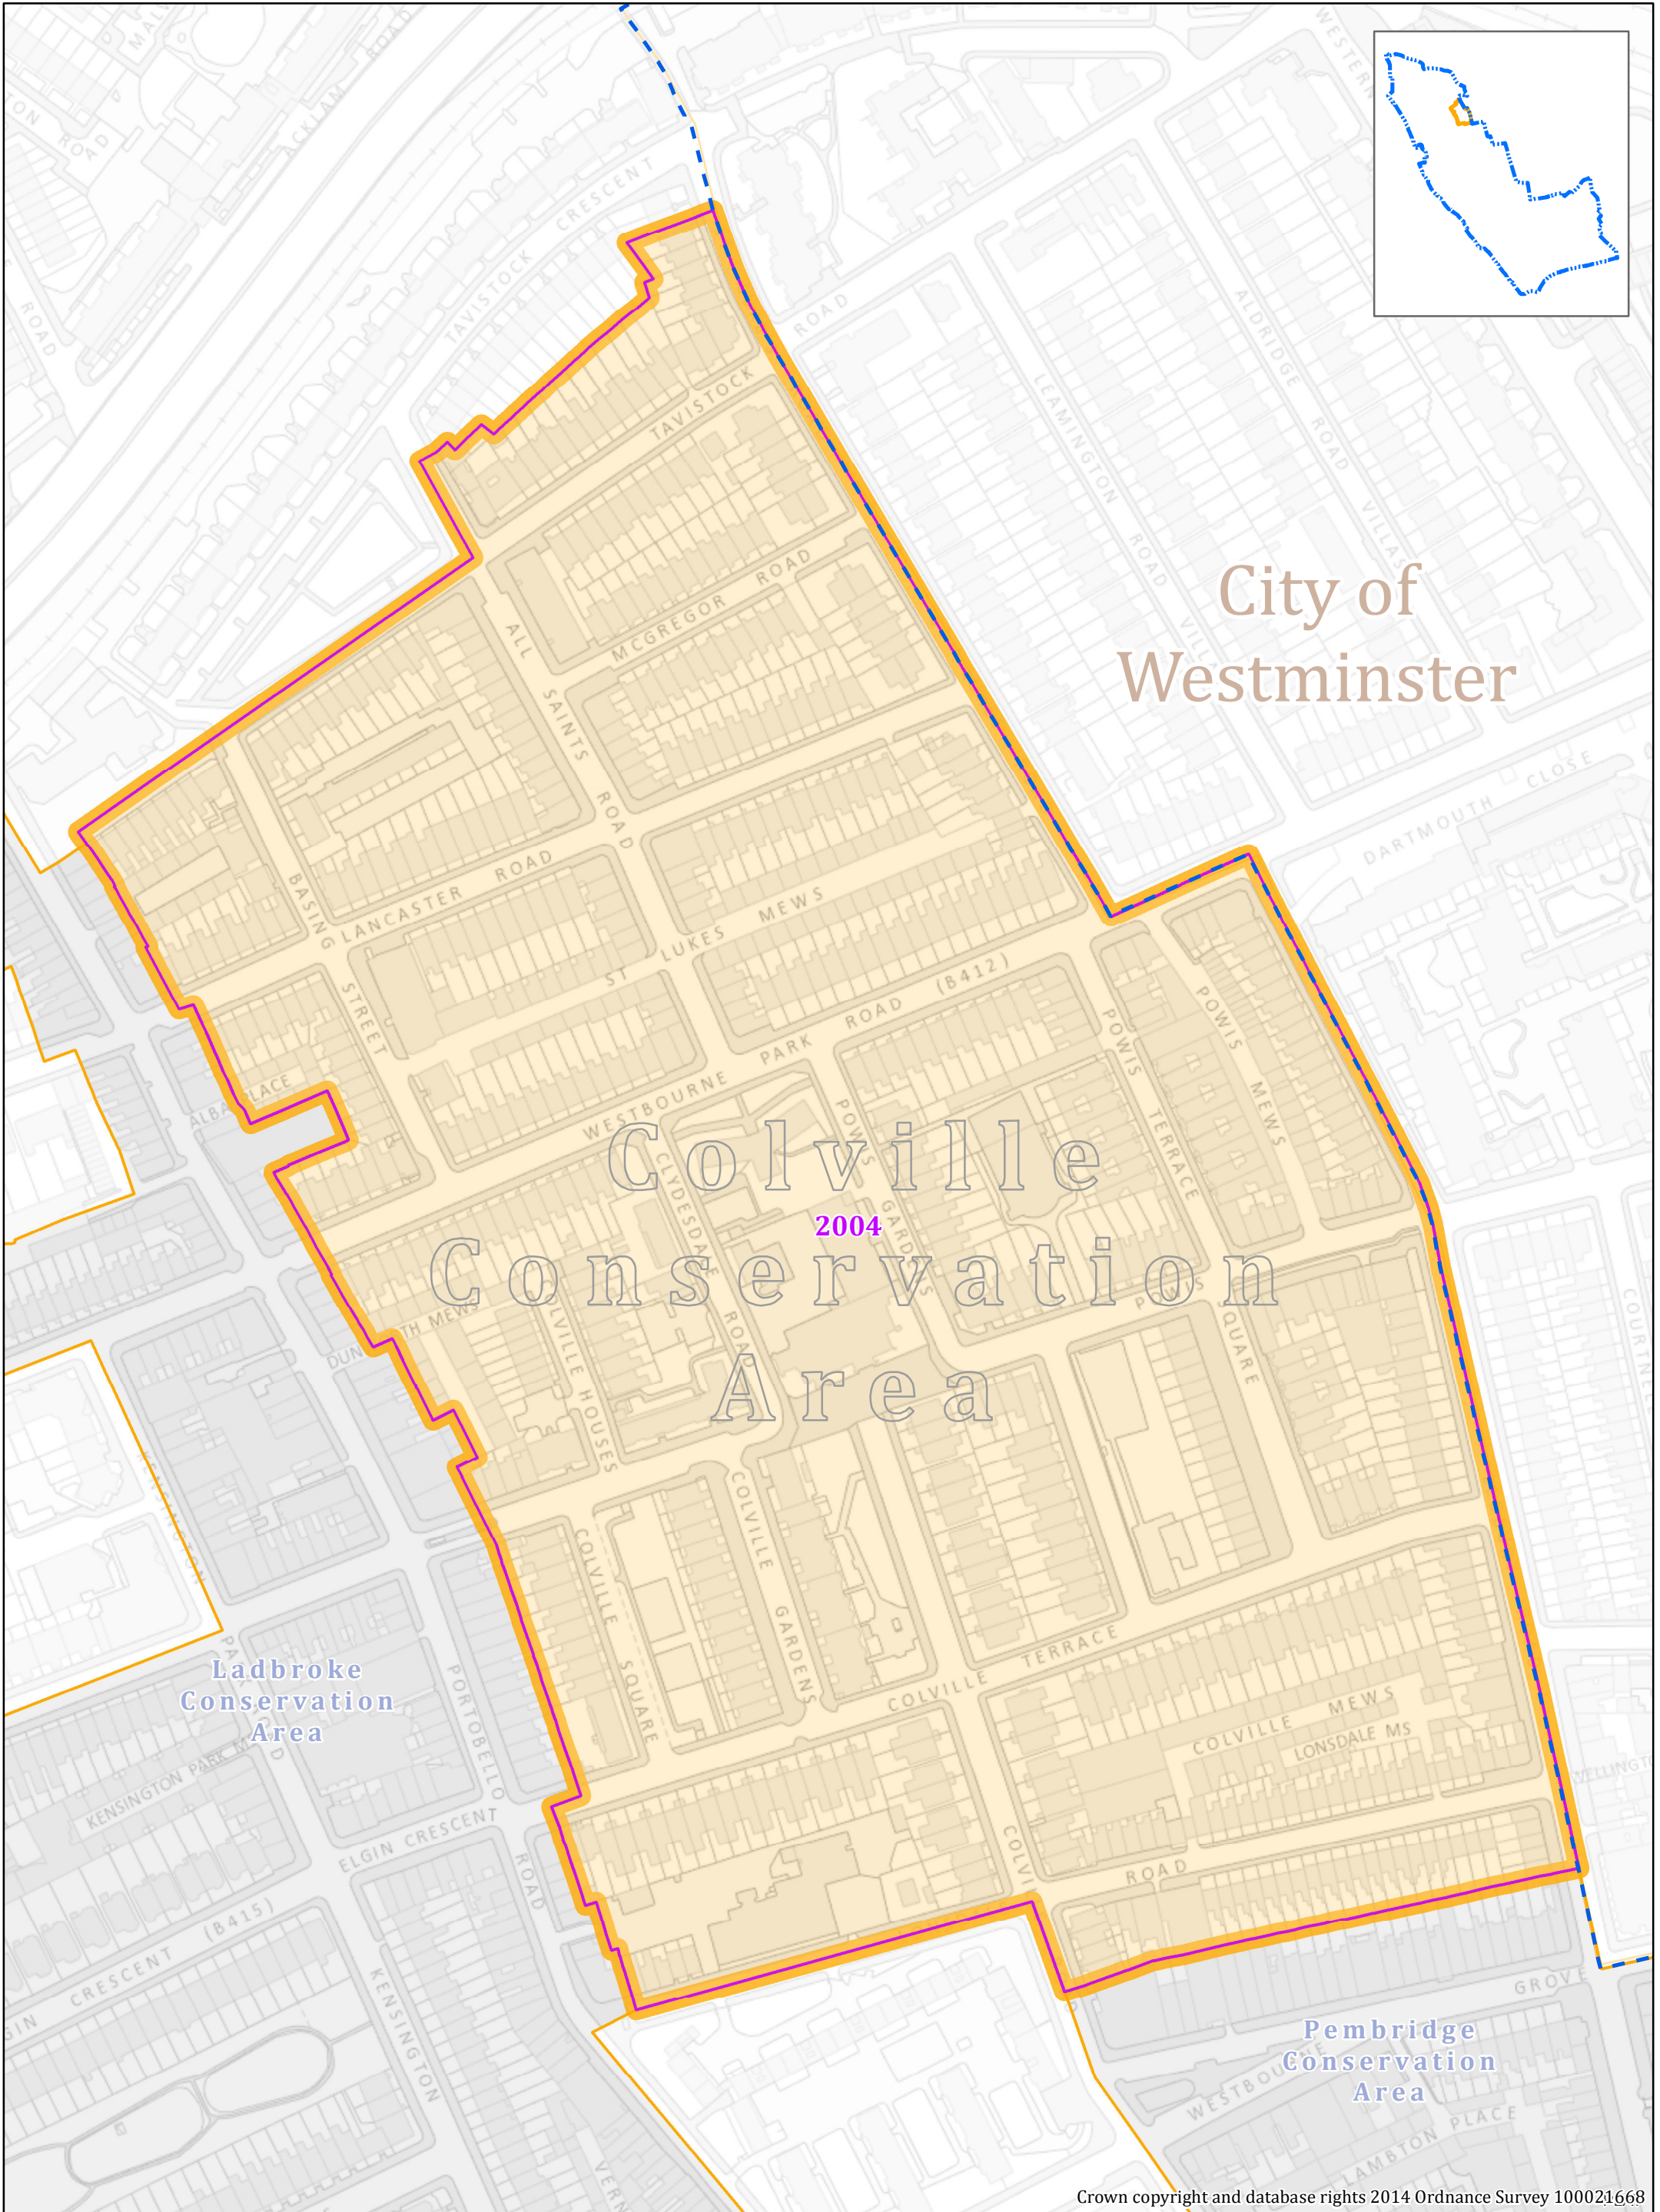

# Colville Conservation Area

Absolute Scale >>> 1:1,981 at A3

Map produced on 20/03/2014 by PIAT@rbkc.gov.uk Ref: 3839

Crown copyright and database rights 2014 Ordnance Survey 100021668

- 1970
1990
Date of Designation
- Royal Borough of Kensington and Chelsea Boundary
- Adjoining Conservation Areas
- Boundary of Colville Conservation Area