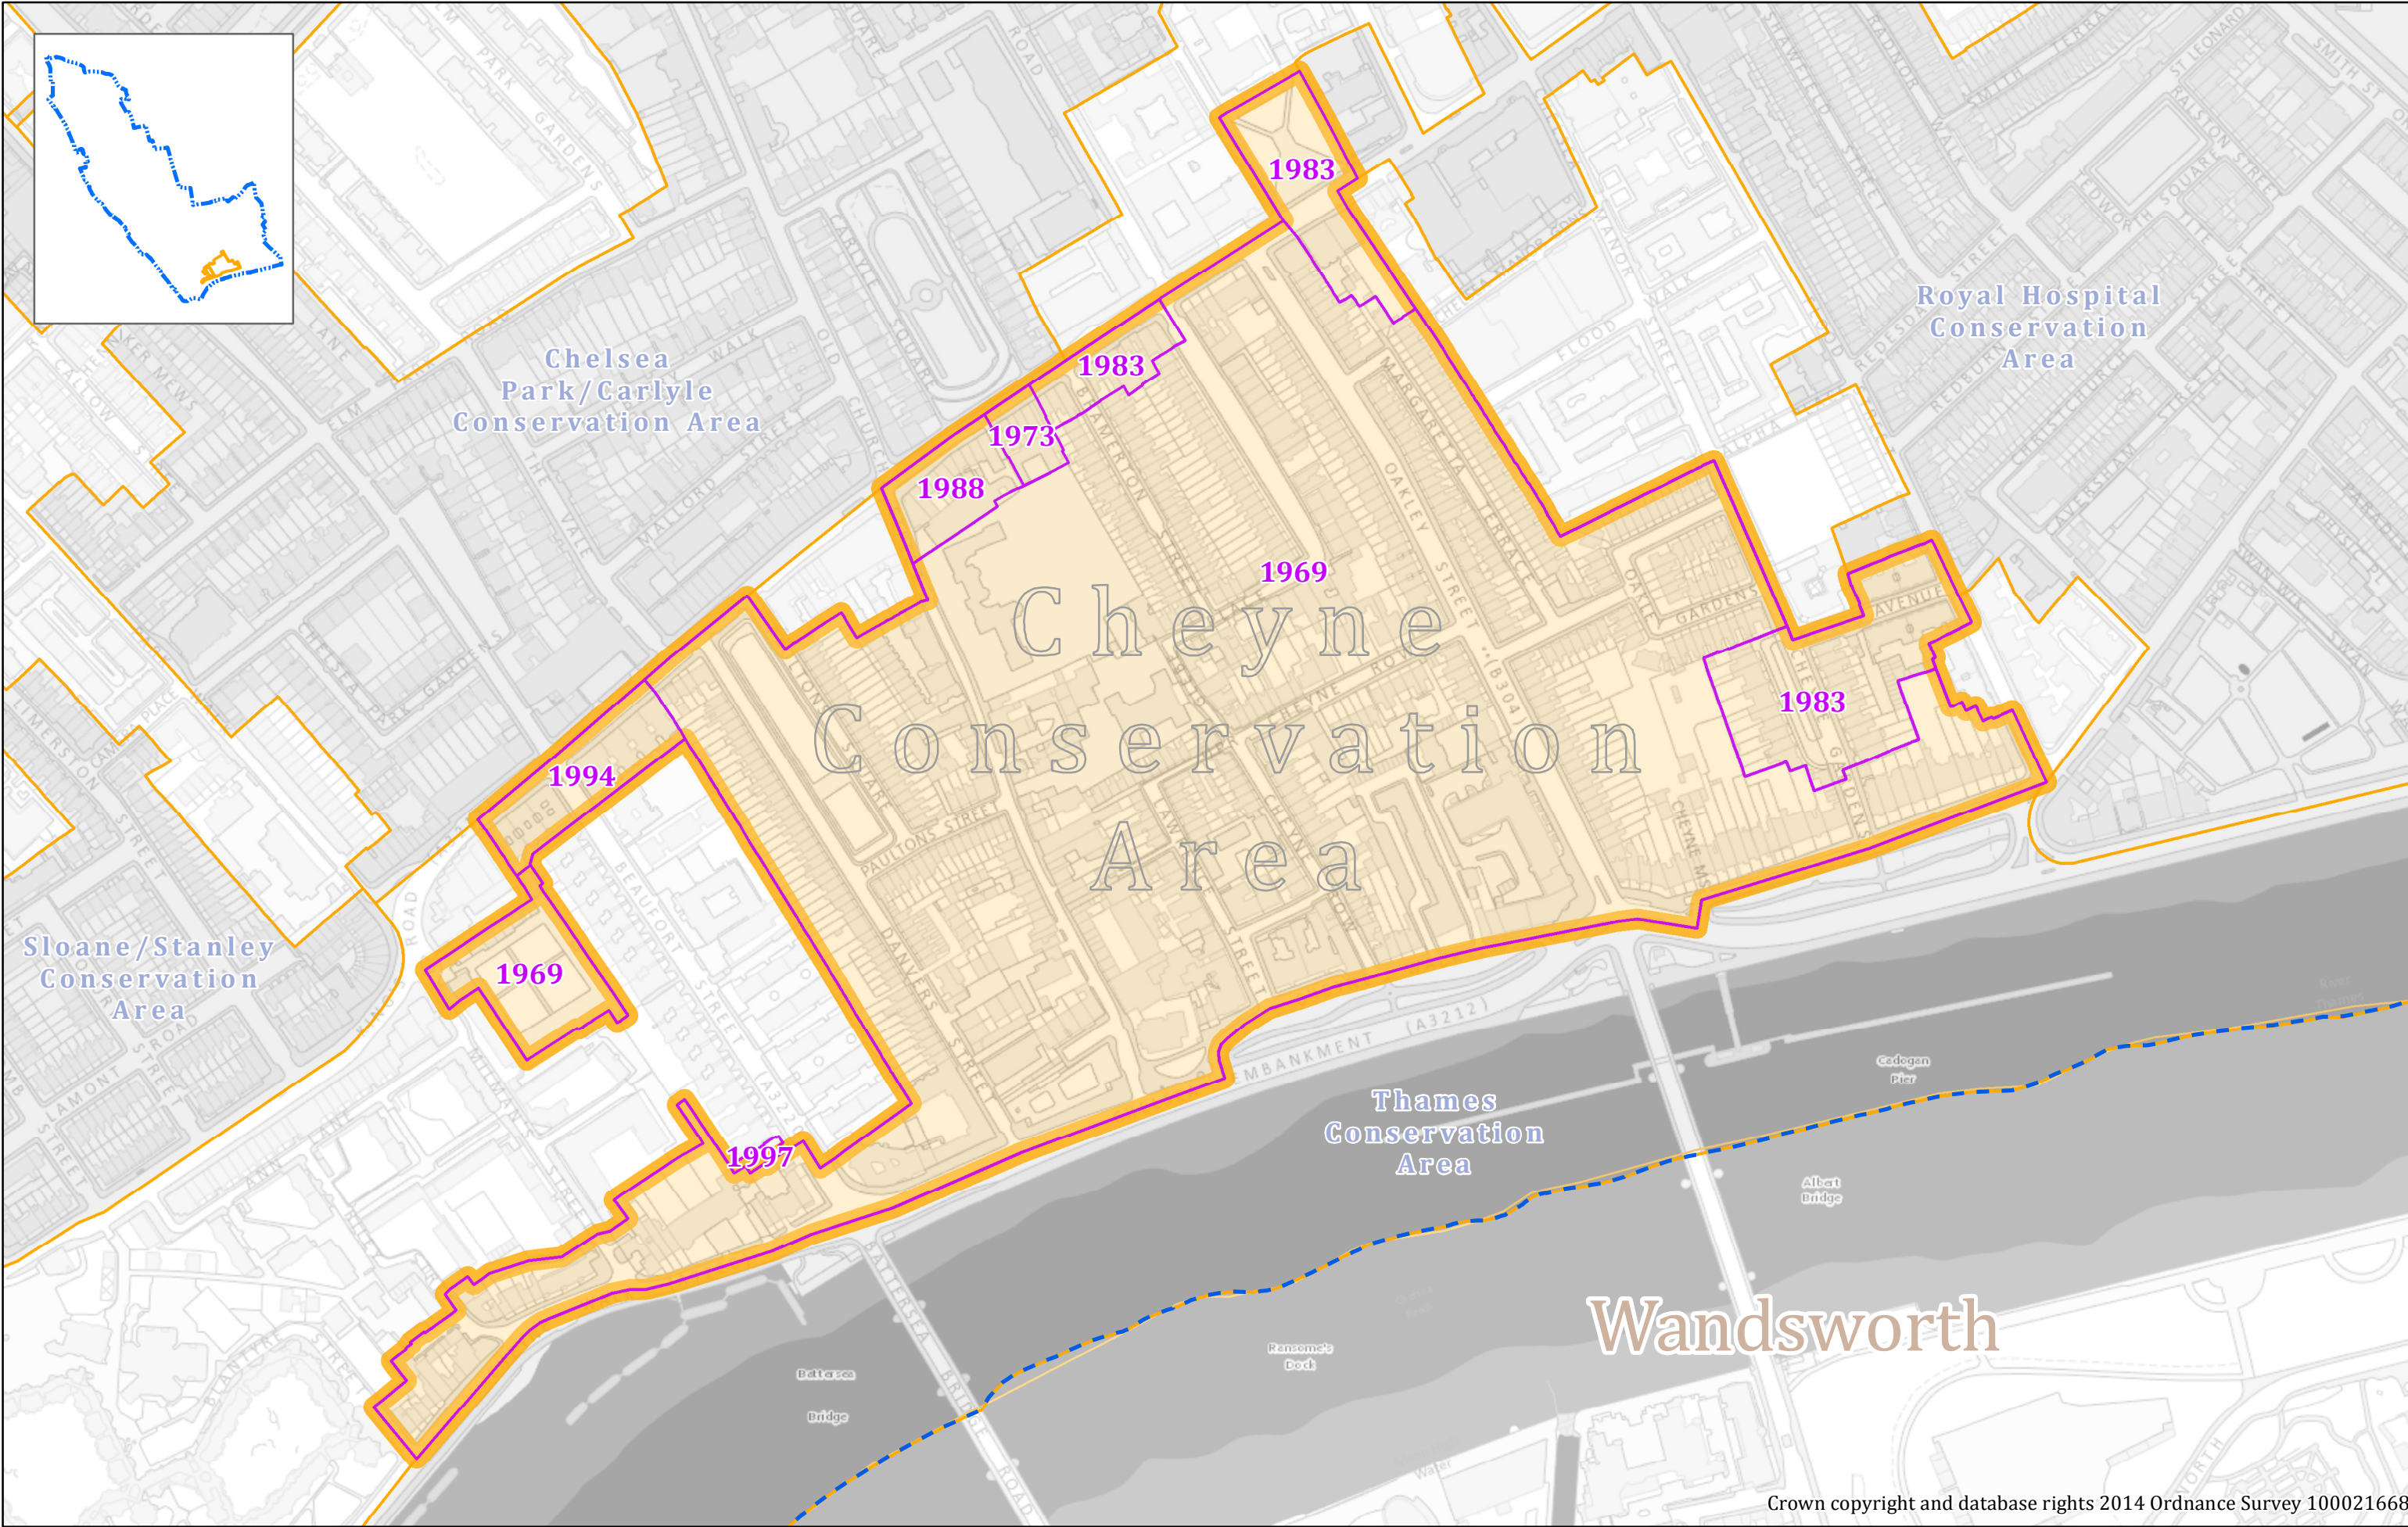

Cheyne Conservation Area

Absolute Scale >>> 1:3,264 at A3

Map produced on 20/03/2014 by PLAT@rbkc.gov.uk Ref: 3839

Date of Designation	Royal Borough of Kensington and Chelsea Boundary	Adjoining Conservation Area	Boundary of Cheyne Conservation Area
---------------------	--	-----------------------------	--------------------------------------

Crown copyright and database rights 2014 Ordnance Survey 100021668