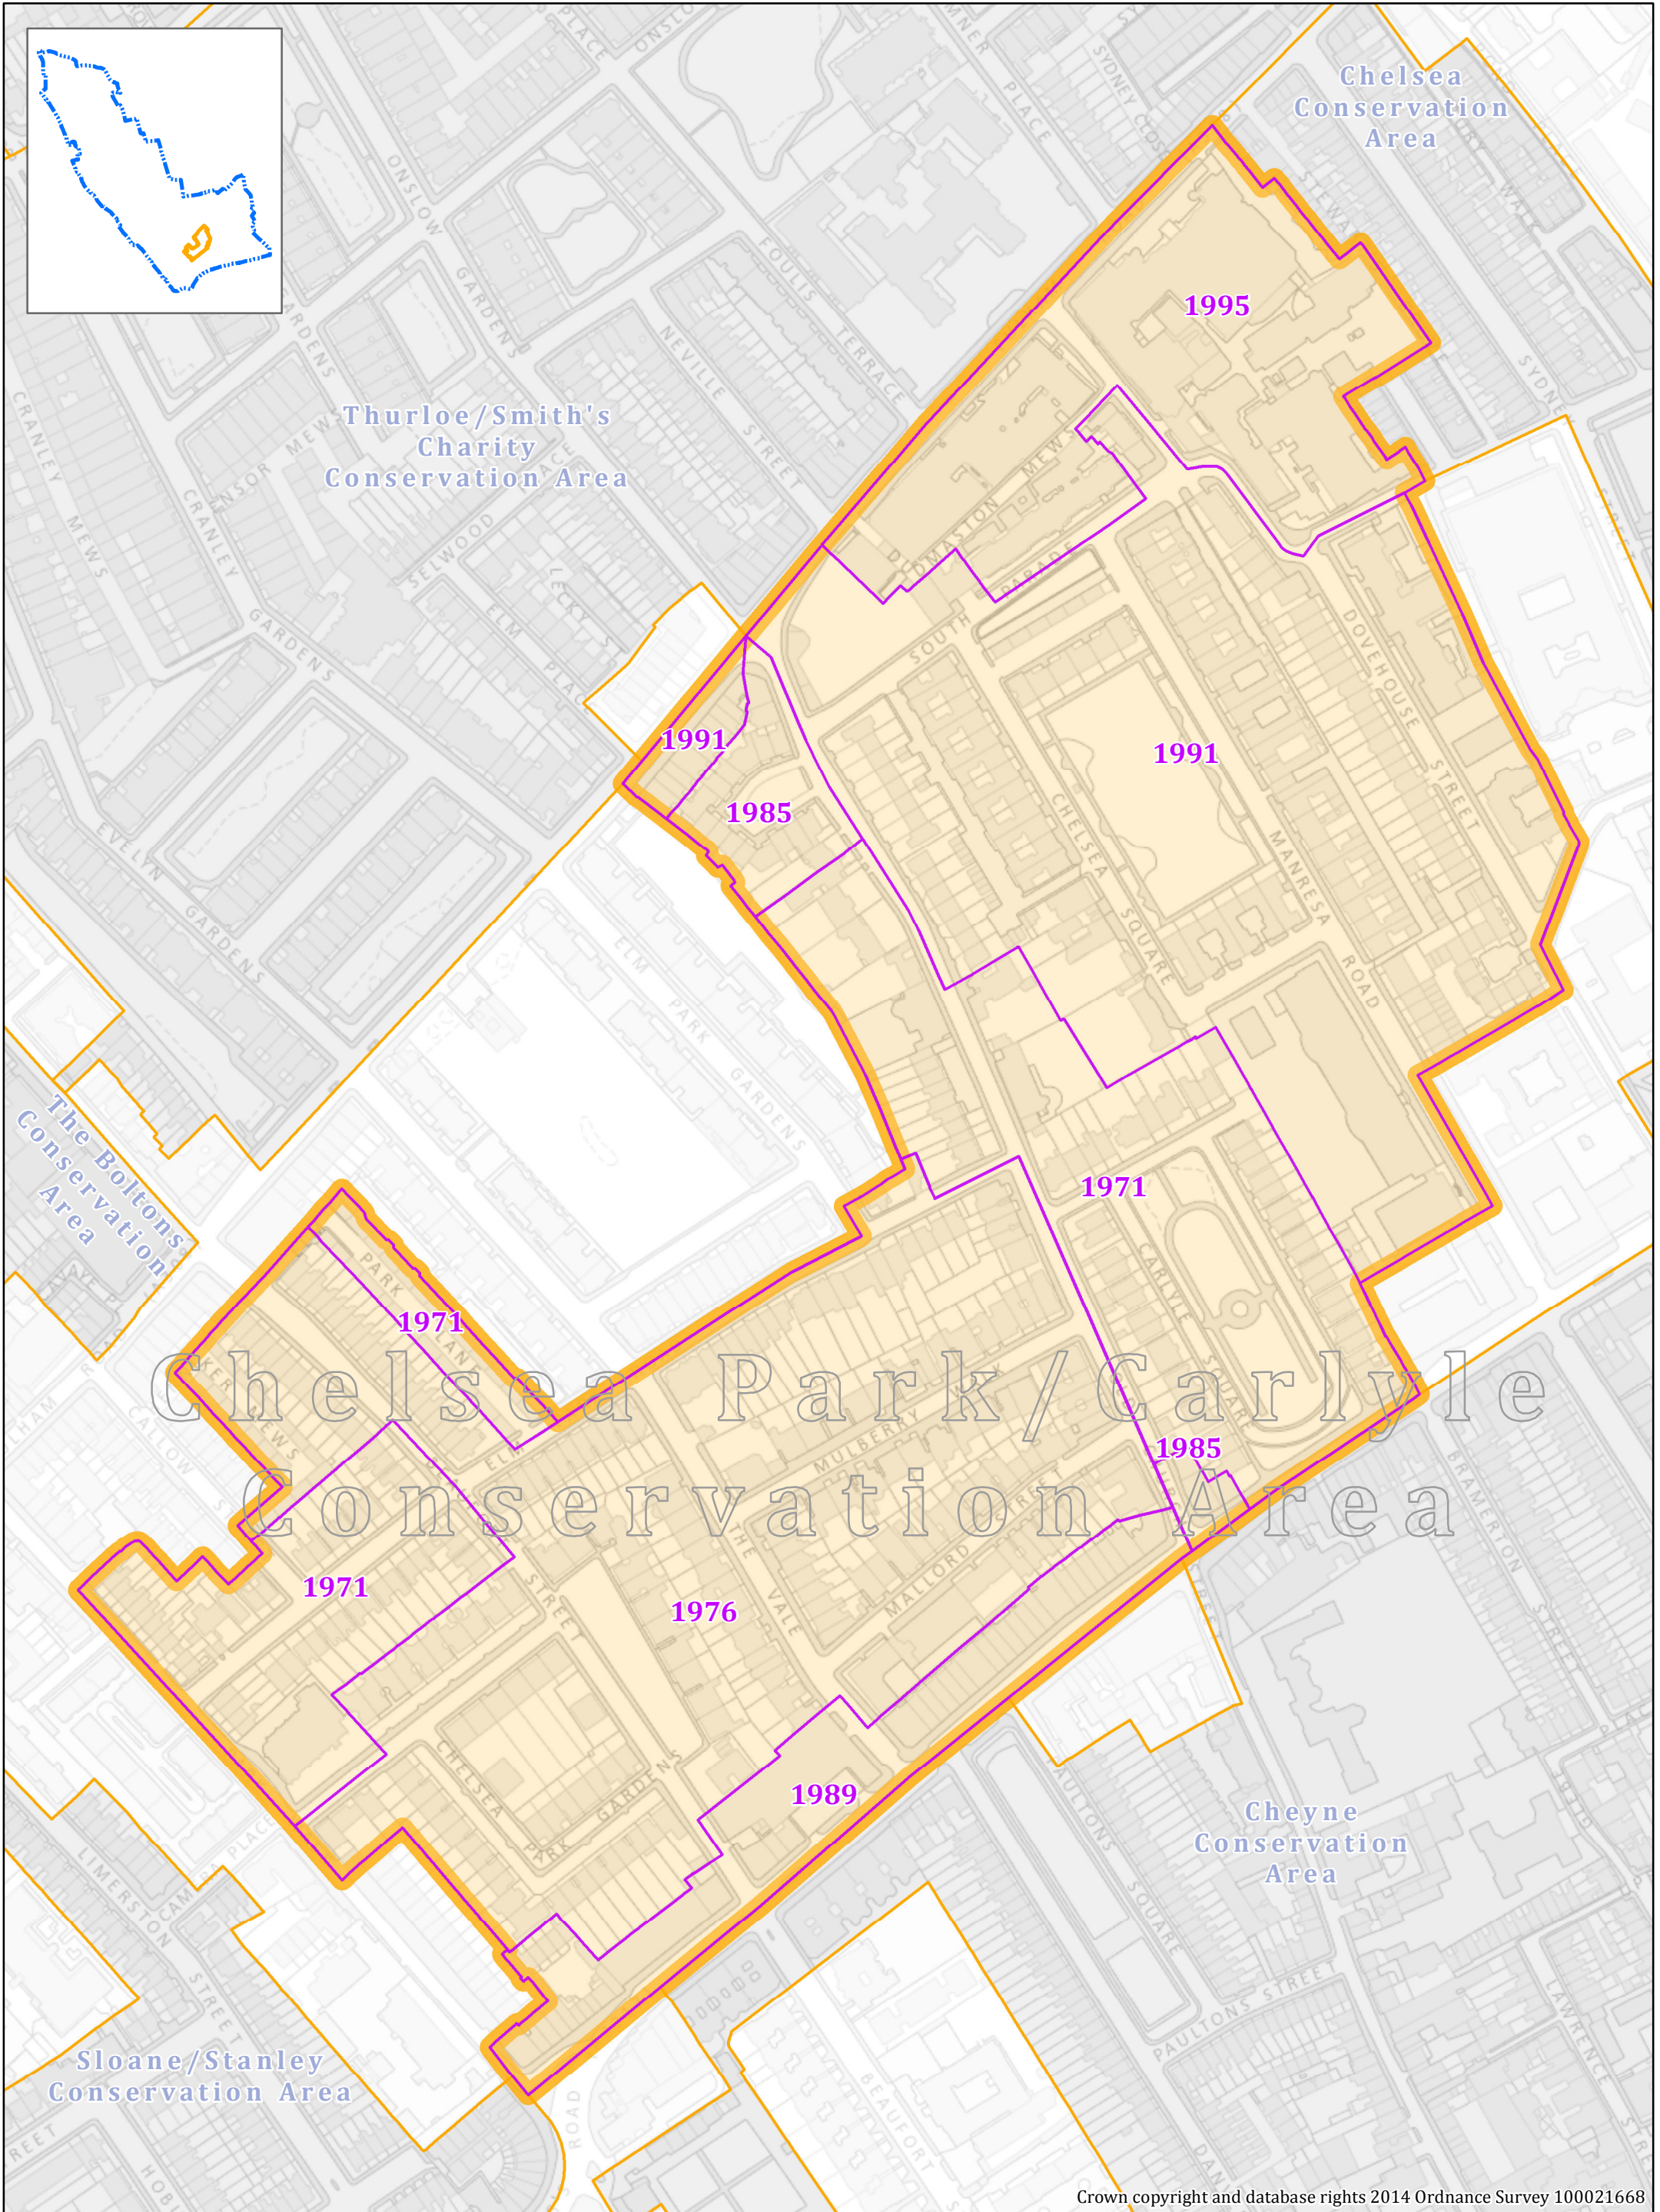

Chelsea Park/Carlyle Conservation Area

Crown copyright and database rights 2014 Ordnance Survey 100021668

Absolute Scale >>> 1:2,485 at A3

Map produced on 20/03/2014 by PIAT@rbkc.gov.uk Ref: 3839

	Date of Designation		Royal Borough of Kensington and Chelsea Boundary		Adjoining Conservation Areas		Boundary of Chelsea Park/Carlyle Conservation Area
--	---------------------	--	--	--	------------------------------	--	--