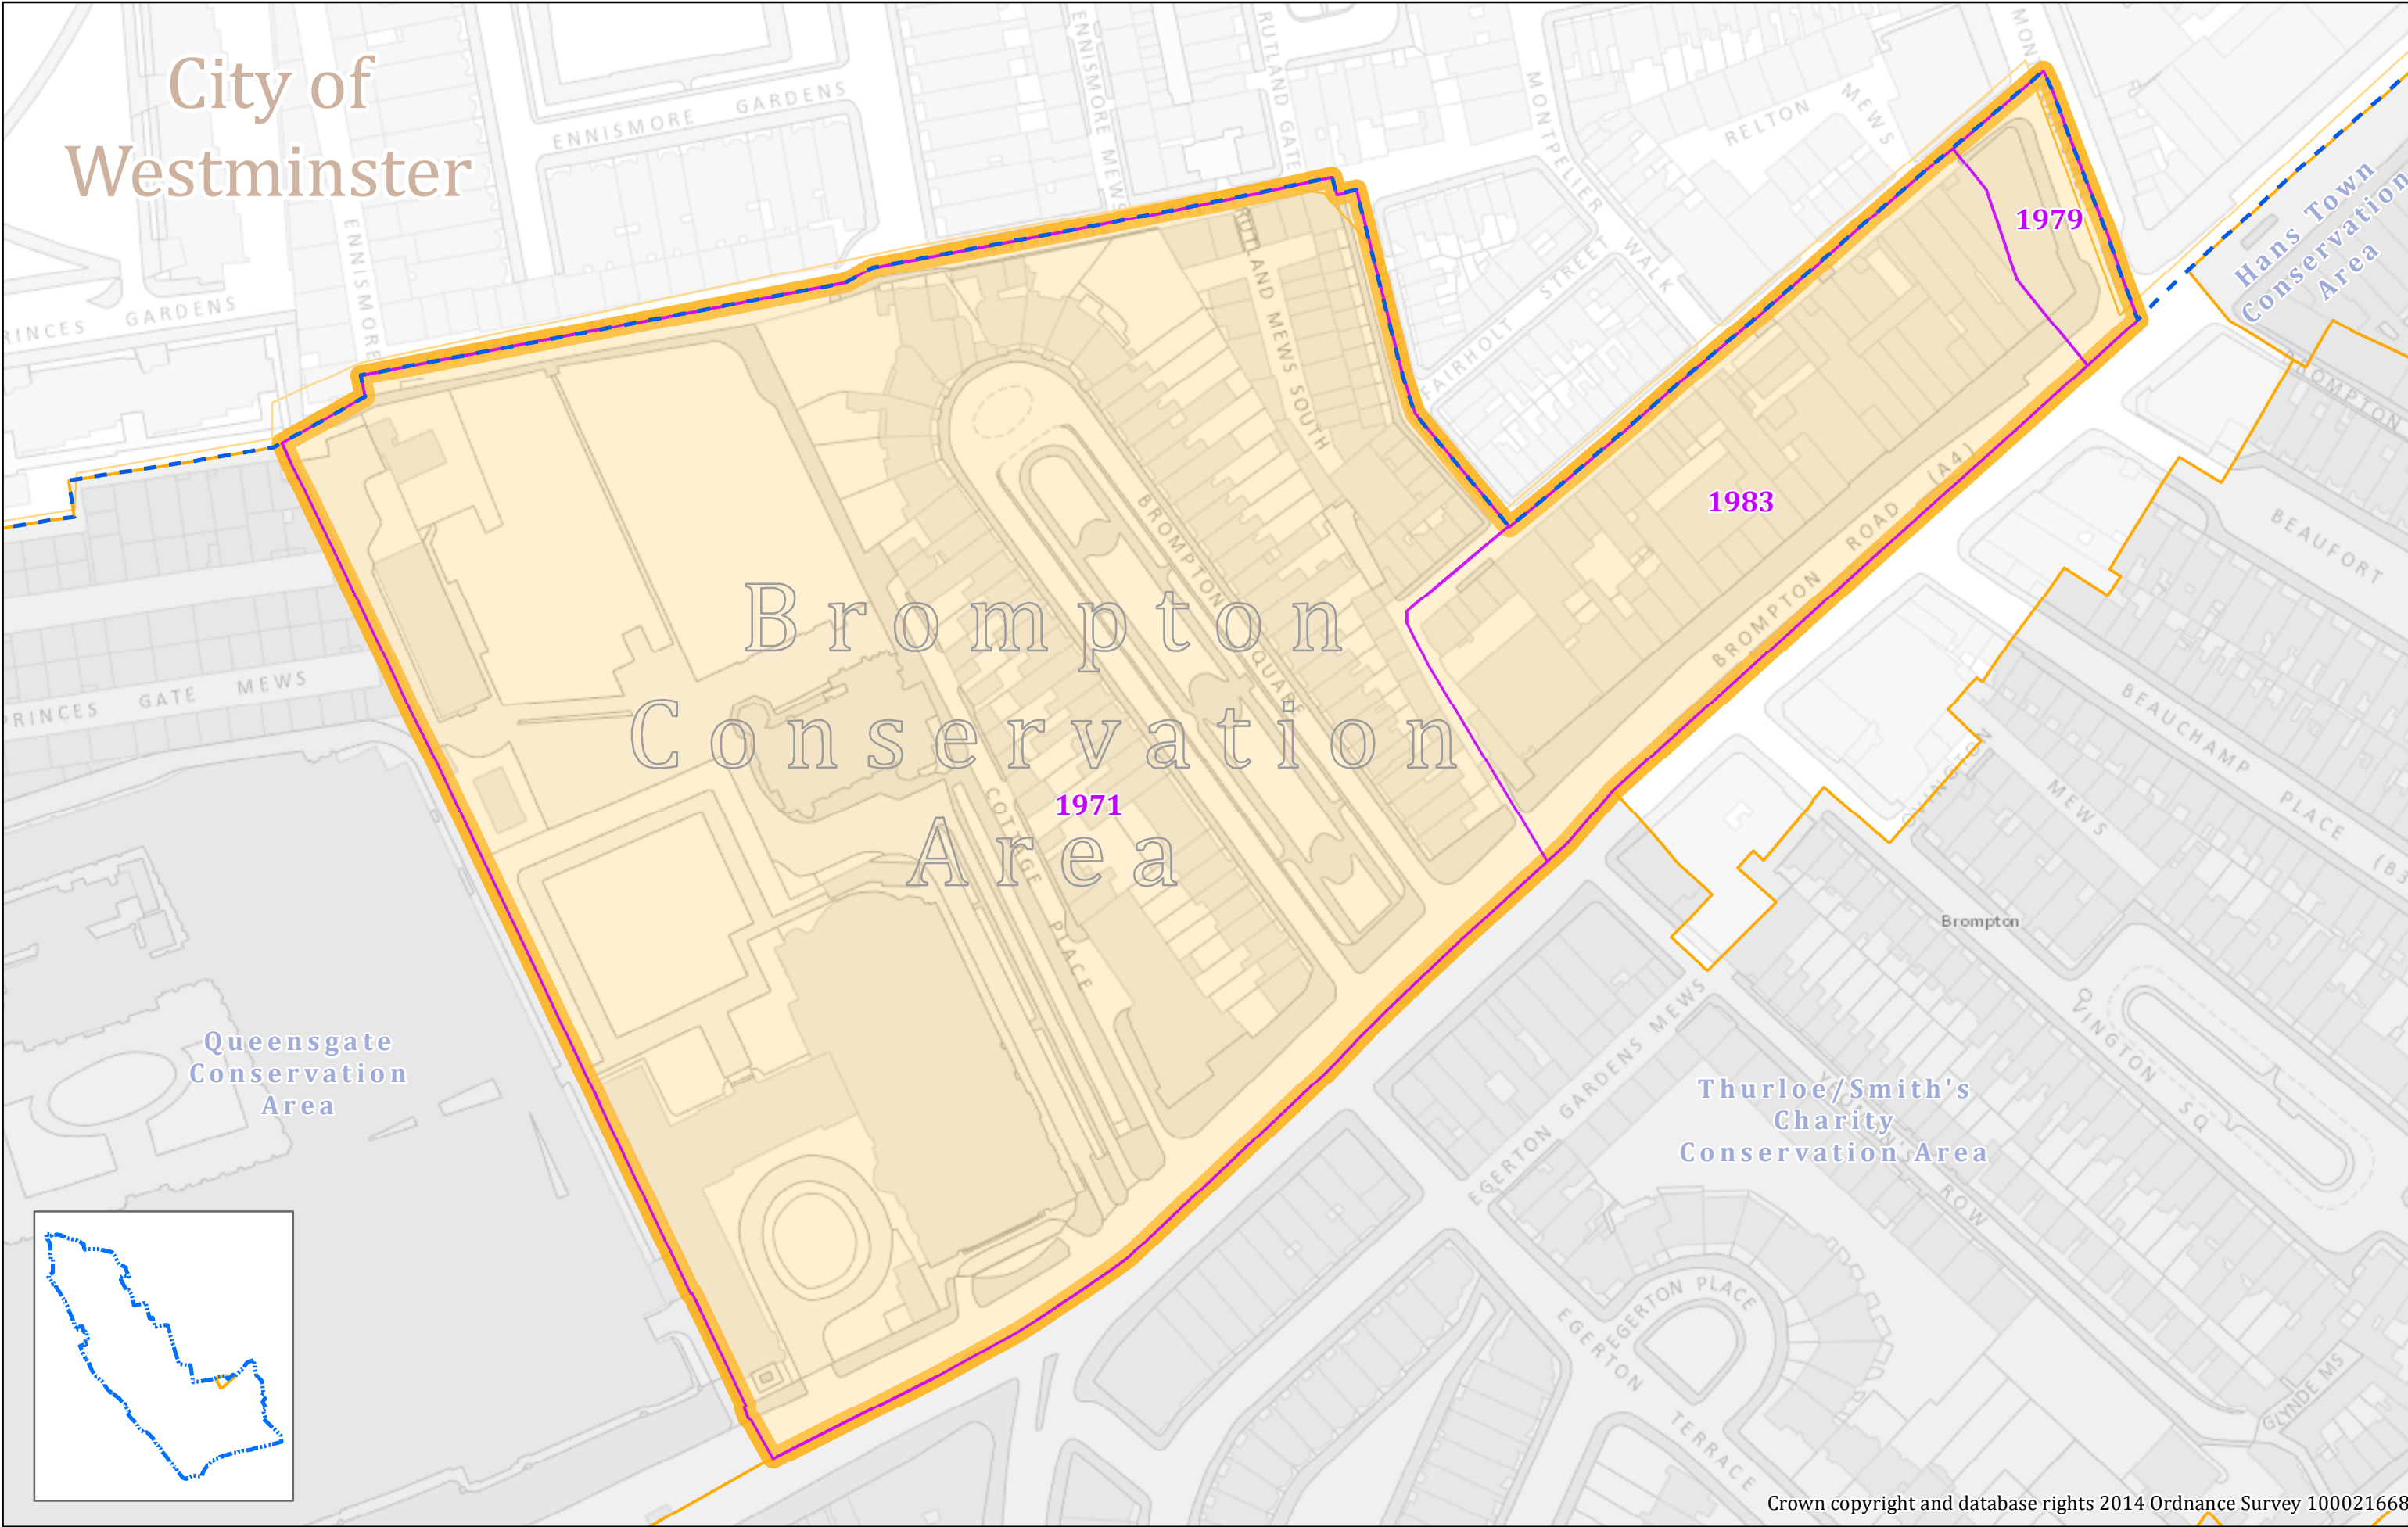

Brompton Conservation Area

City of Westminster

Brompton
Conservation
Area

1971

1983

1979

Hans Town
Conservation
Area

Queensgate
Conservation
Area

Thurloe/Smith's
Charity
Conservation Area

Absolute Scale >>> 1:1,398 at A3

Map produced on 20/03/2014 by PLAT@rbkc.gov.uk Ref: 3839

Crown copyright and database rights 2014 Ordnance Survey 100021668

- 1970 1990 Date of Designation
- Royal Borough of Kensington and Chelsea Boundary
- Adjoining Conservation Area
- Boundary of Brompton Conservation Area