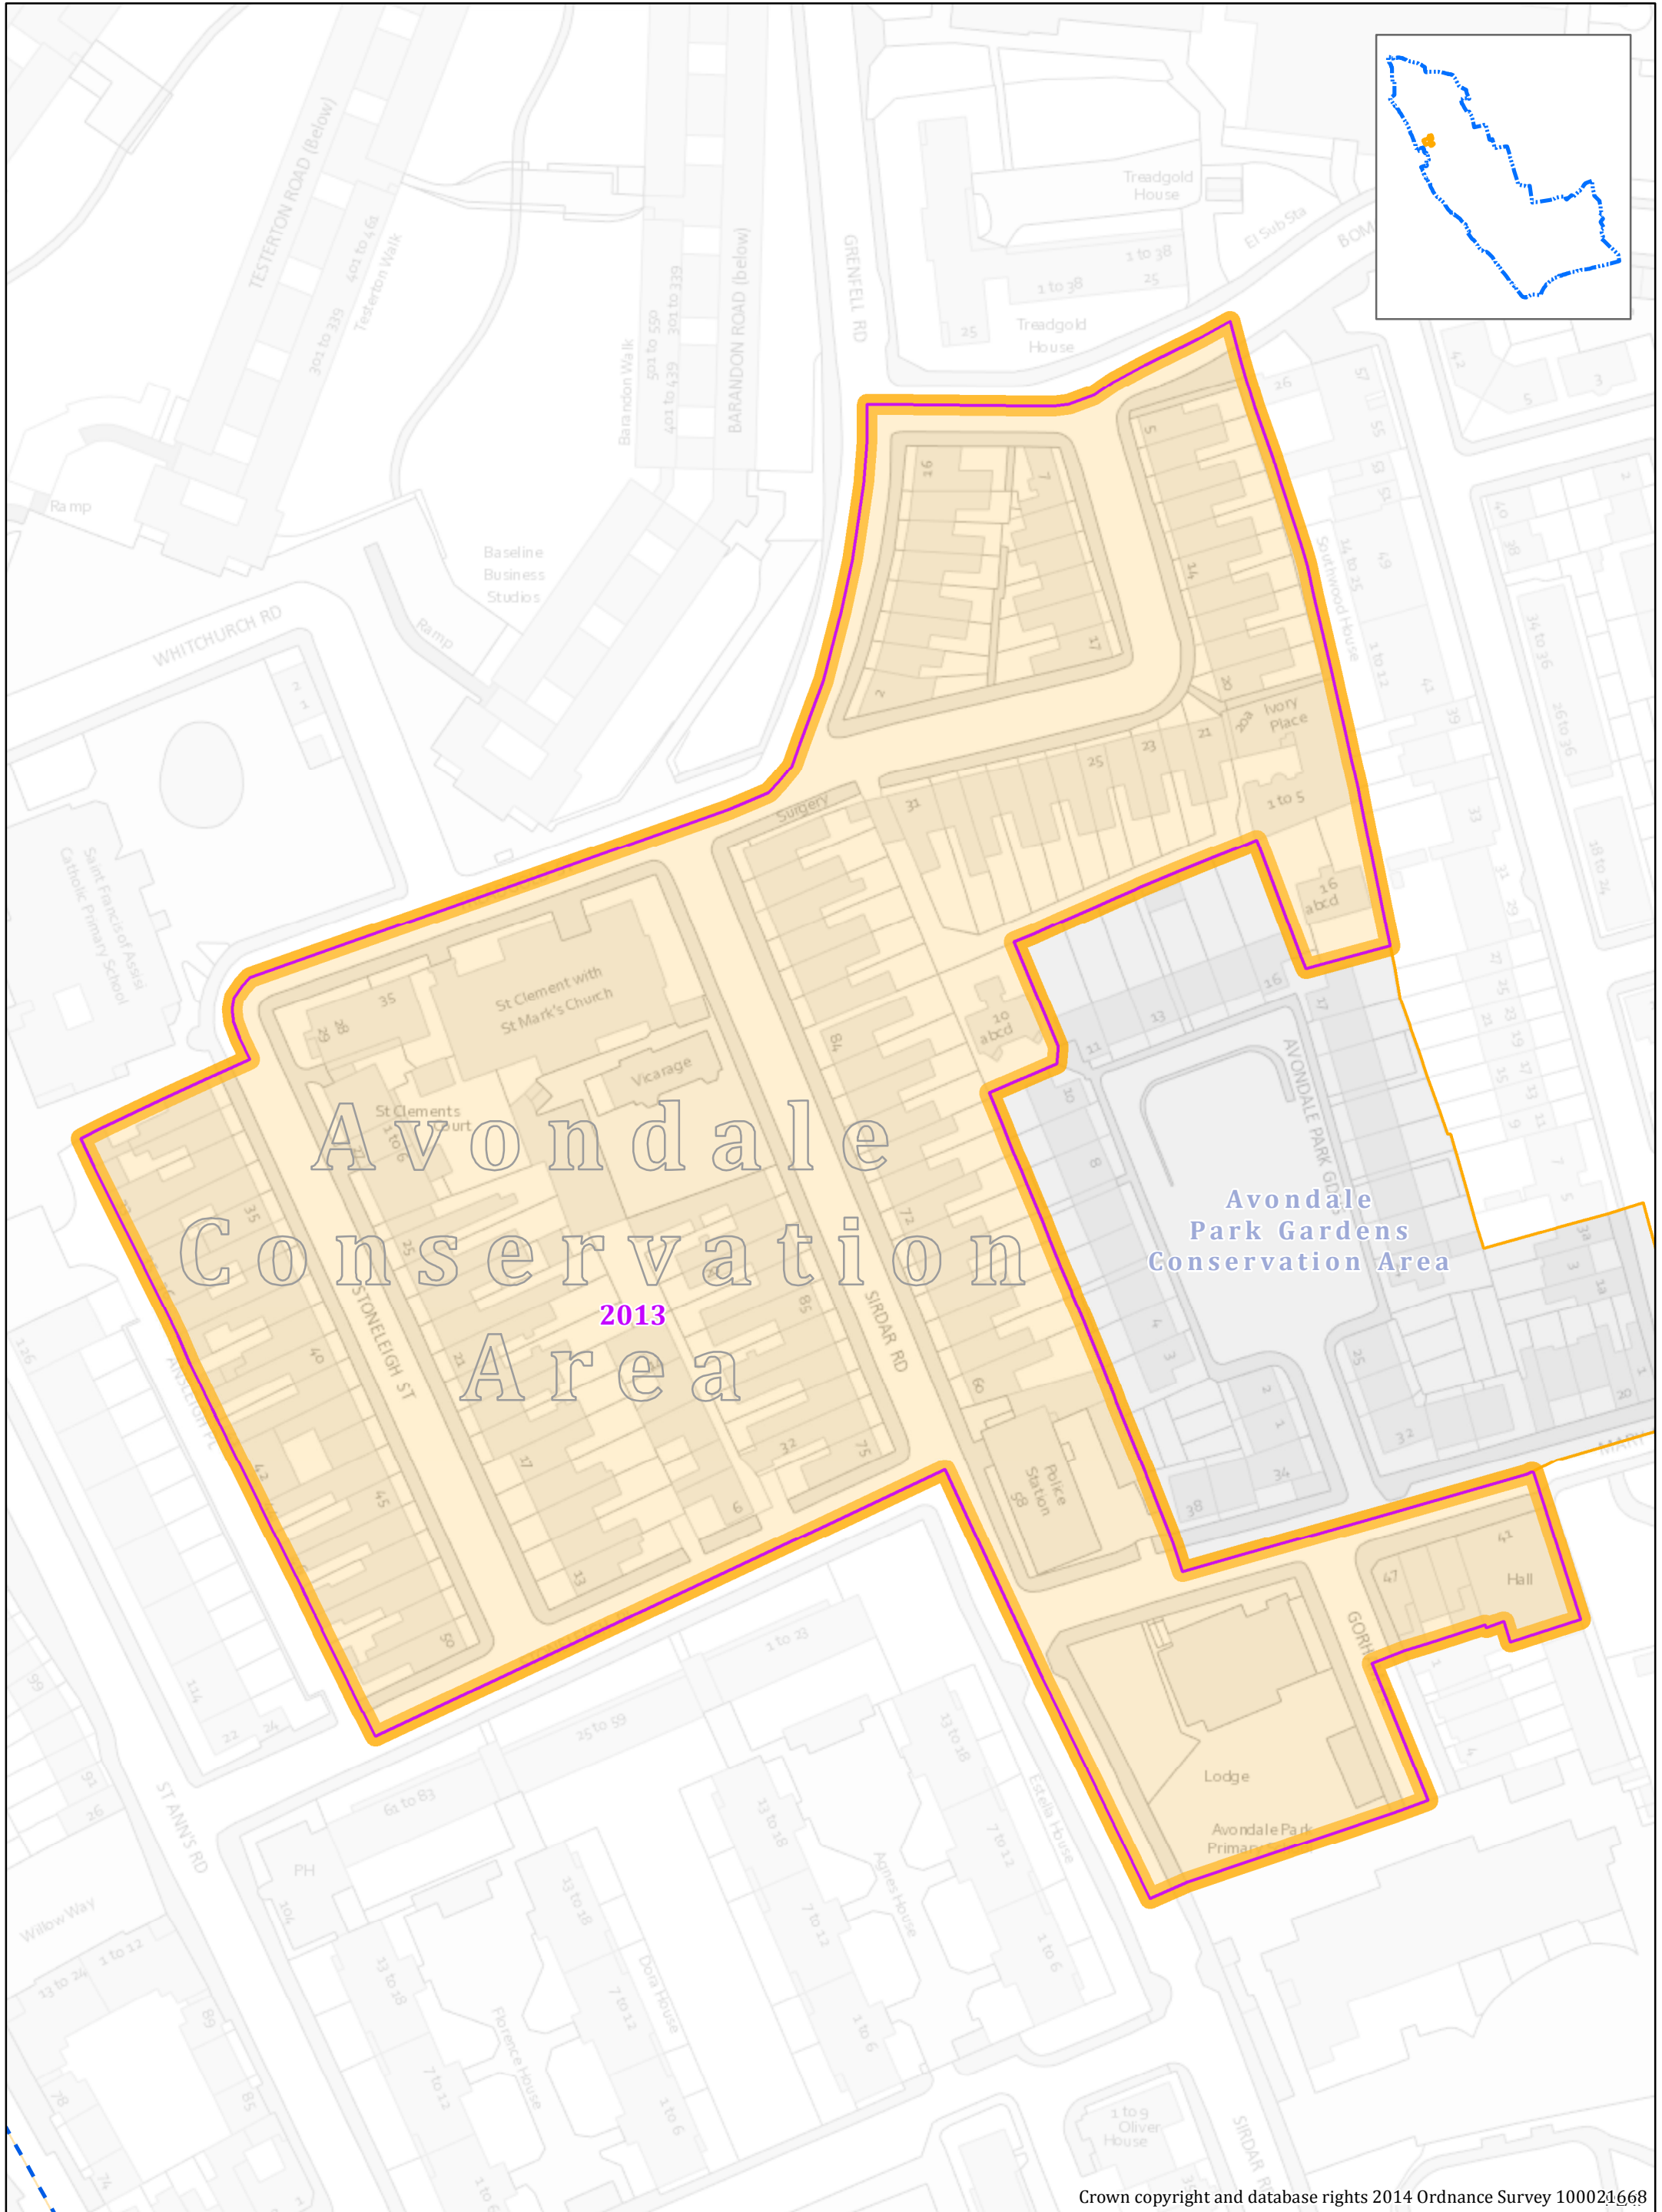

# Avondale Conservation Area

Avondale  
Conservation  
Area  
2013

Avondale  
Park Gardens  
Conservation Area

Crown copyright and database rights 2014 Ordnance Survey 100021668

- 1970 1990 Date of Designation
- Royal Borough of Kensington and Chelsea Boundary
- Adjoining Conservation Areas
- Boundary of Avondale Conservation Area

Absolute Scale >>> 1:965 at A3

Map produced on 20/03/2014 by PIAT@rbkc.gov.uk Ref: 3839