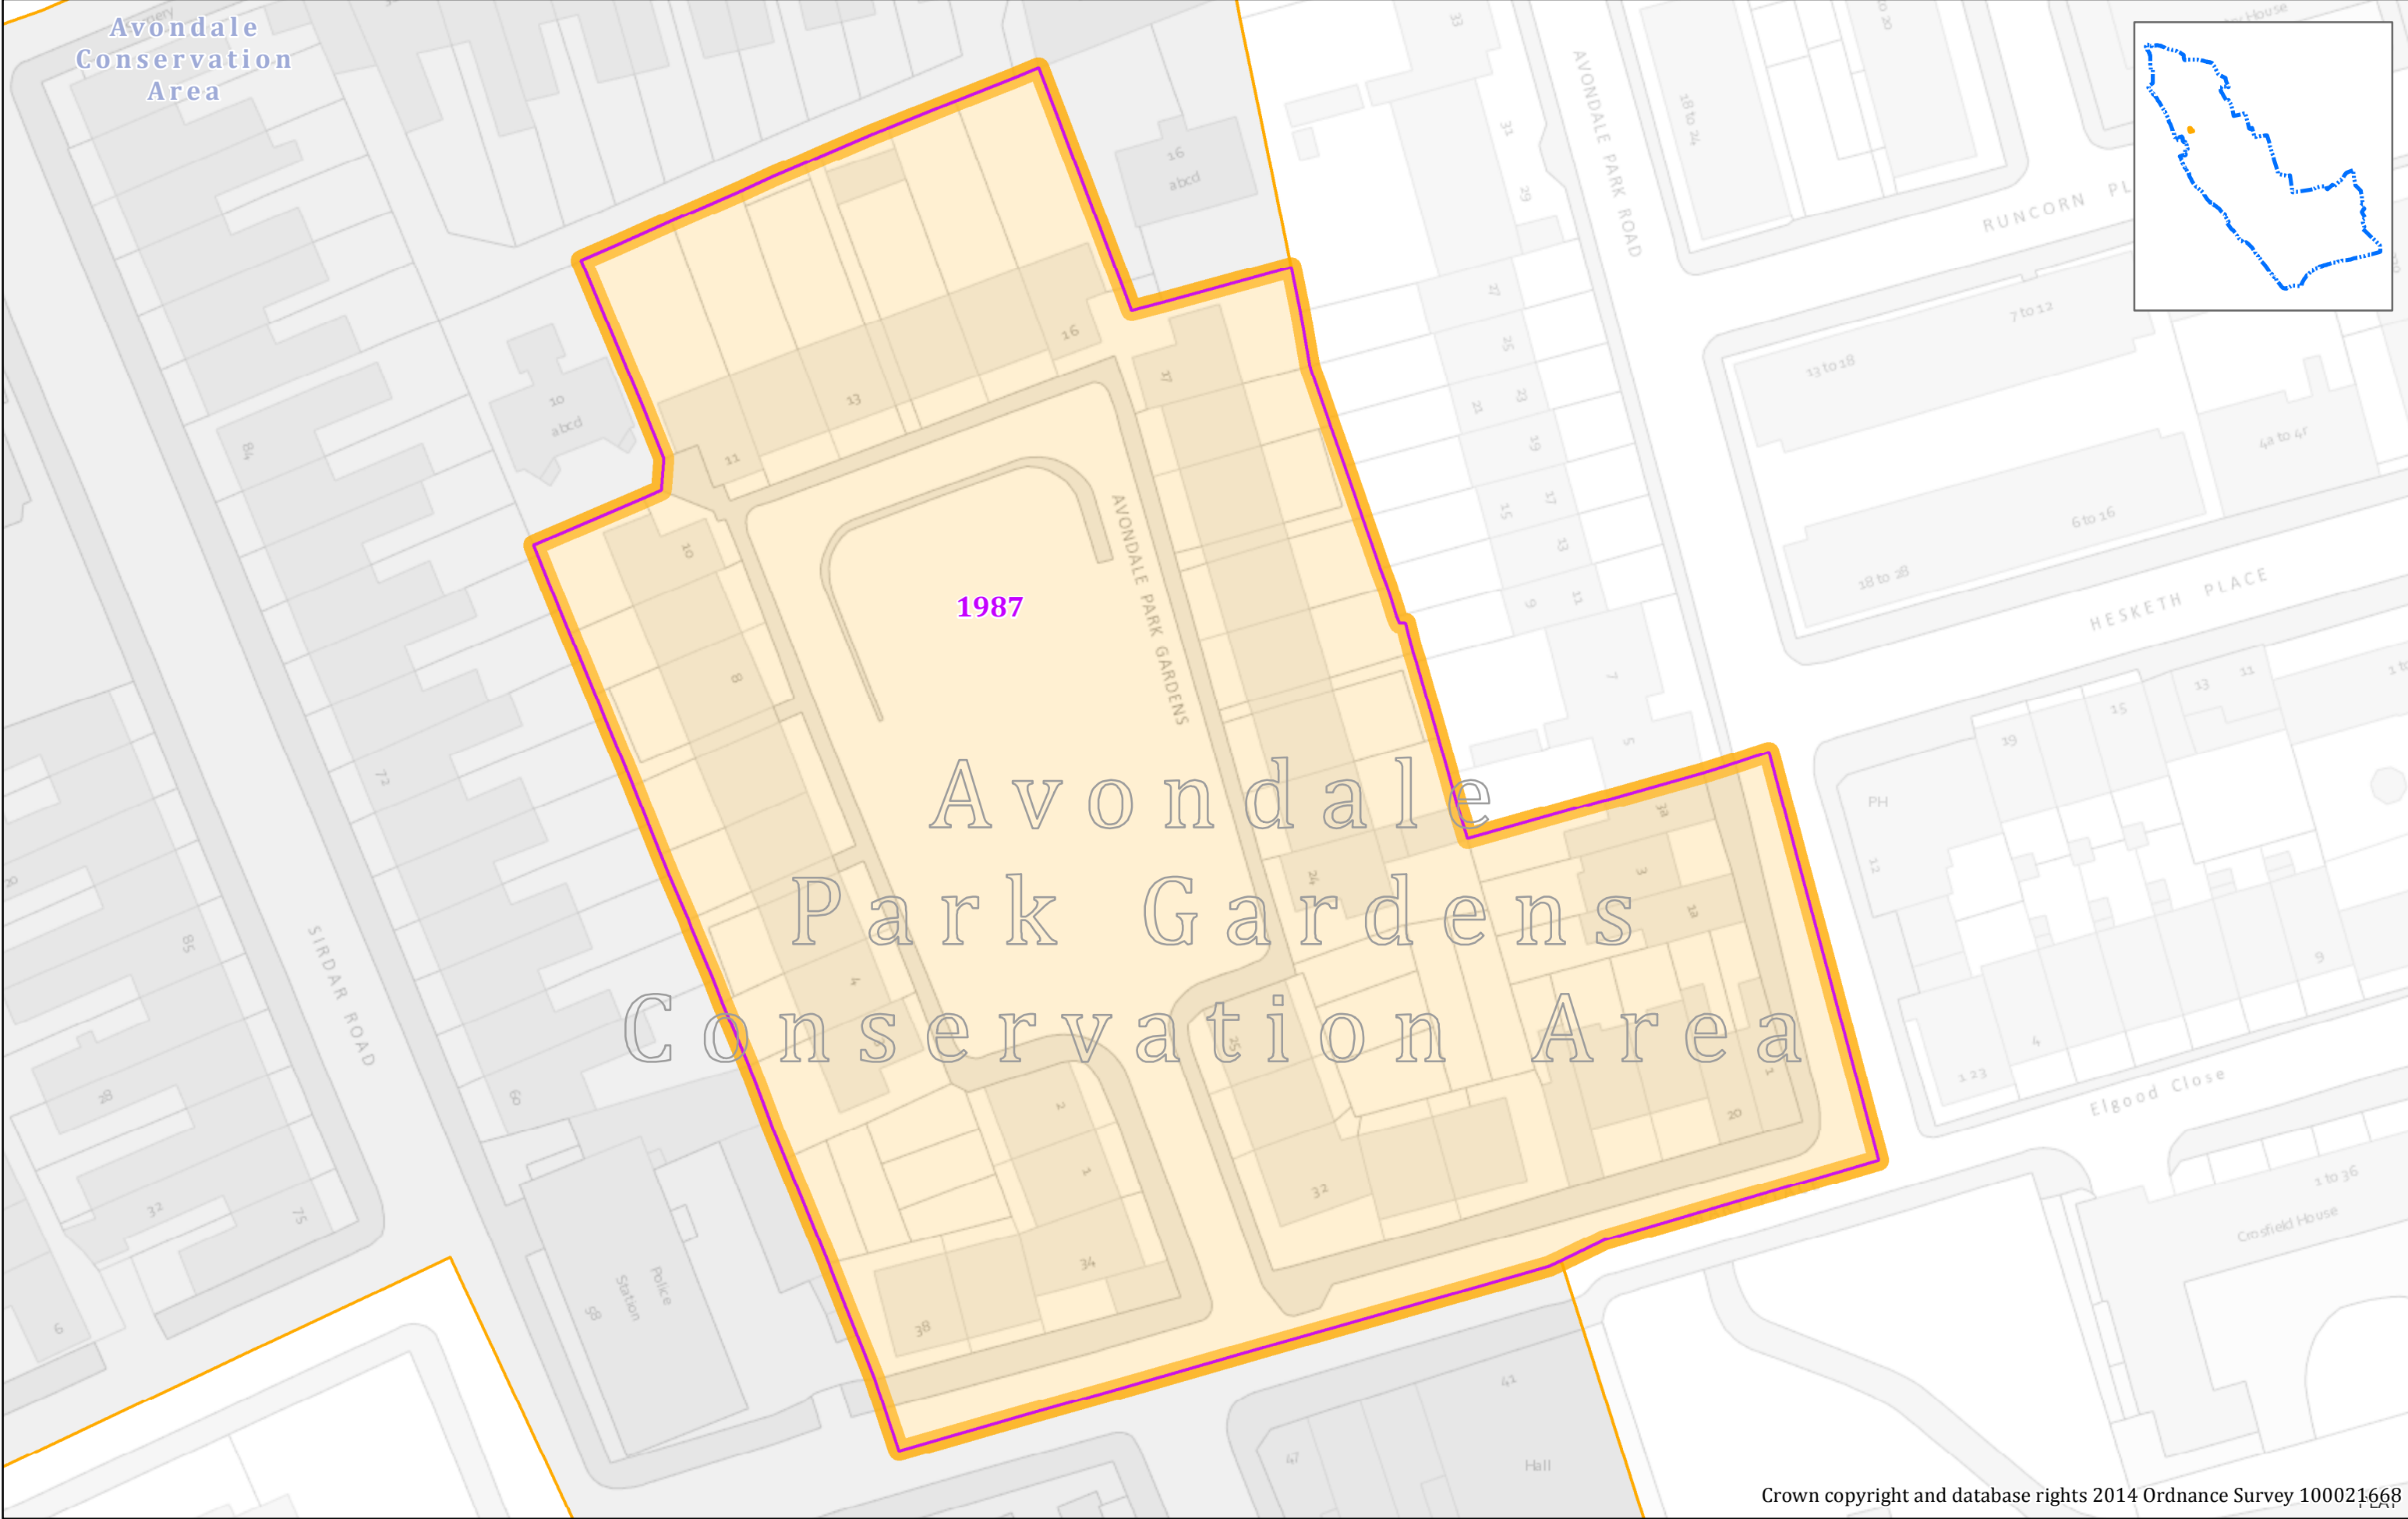

# Avondale Park Gardens Conservation Area

Absolute Scale >>> 1:518 at A3

Map produced on 20/03/2014 by PLAT@rbkc.gov.uk Ref: 3839

Crown copyright and database rights 2014 Ordnance Survey 100021668

1970 1990 Date of Designation

--- Royal Borough of Kensington and Chelsea Boundary

■ Adjoining Conservation Area

□ Boundary of Avondale Park Gardens Conservation Area