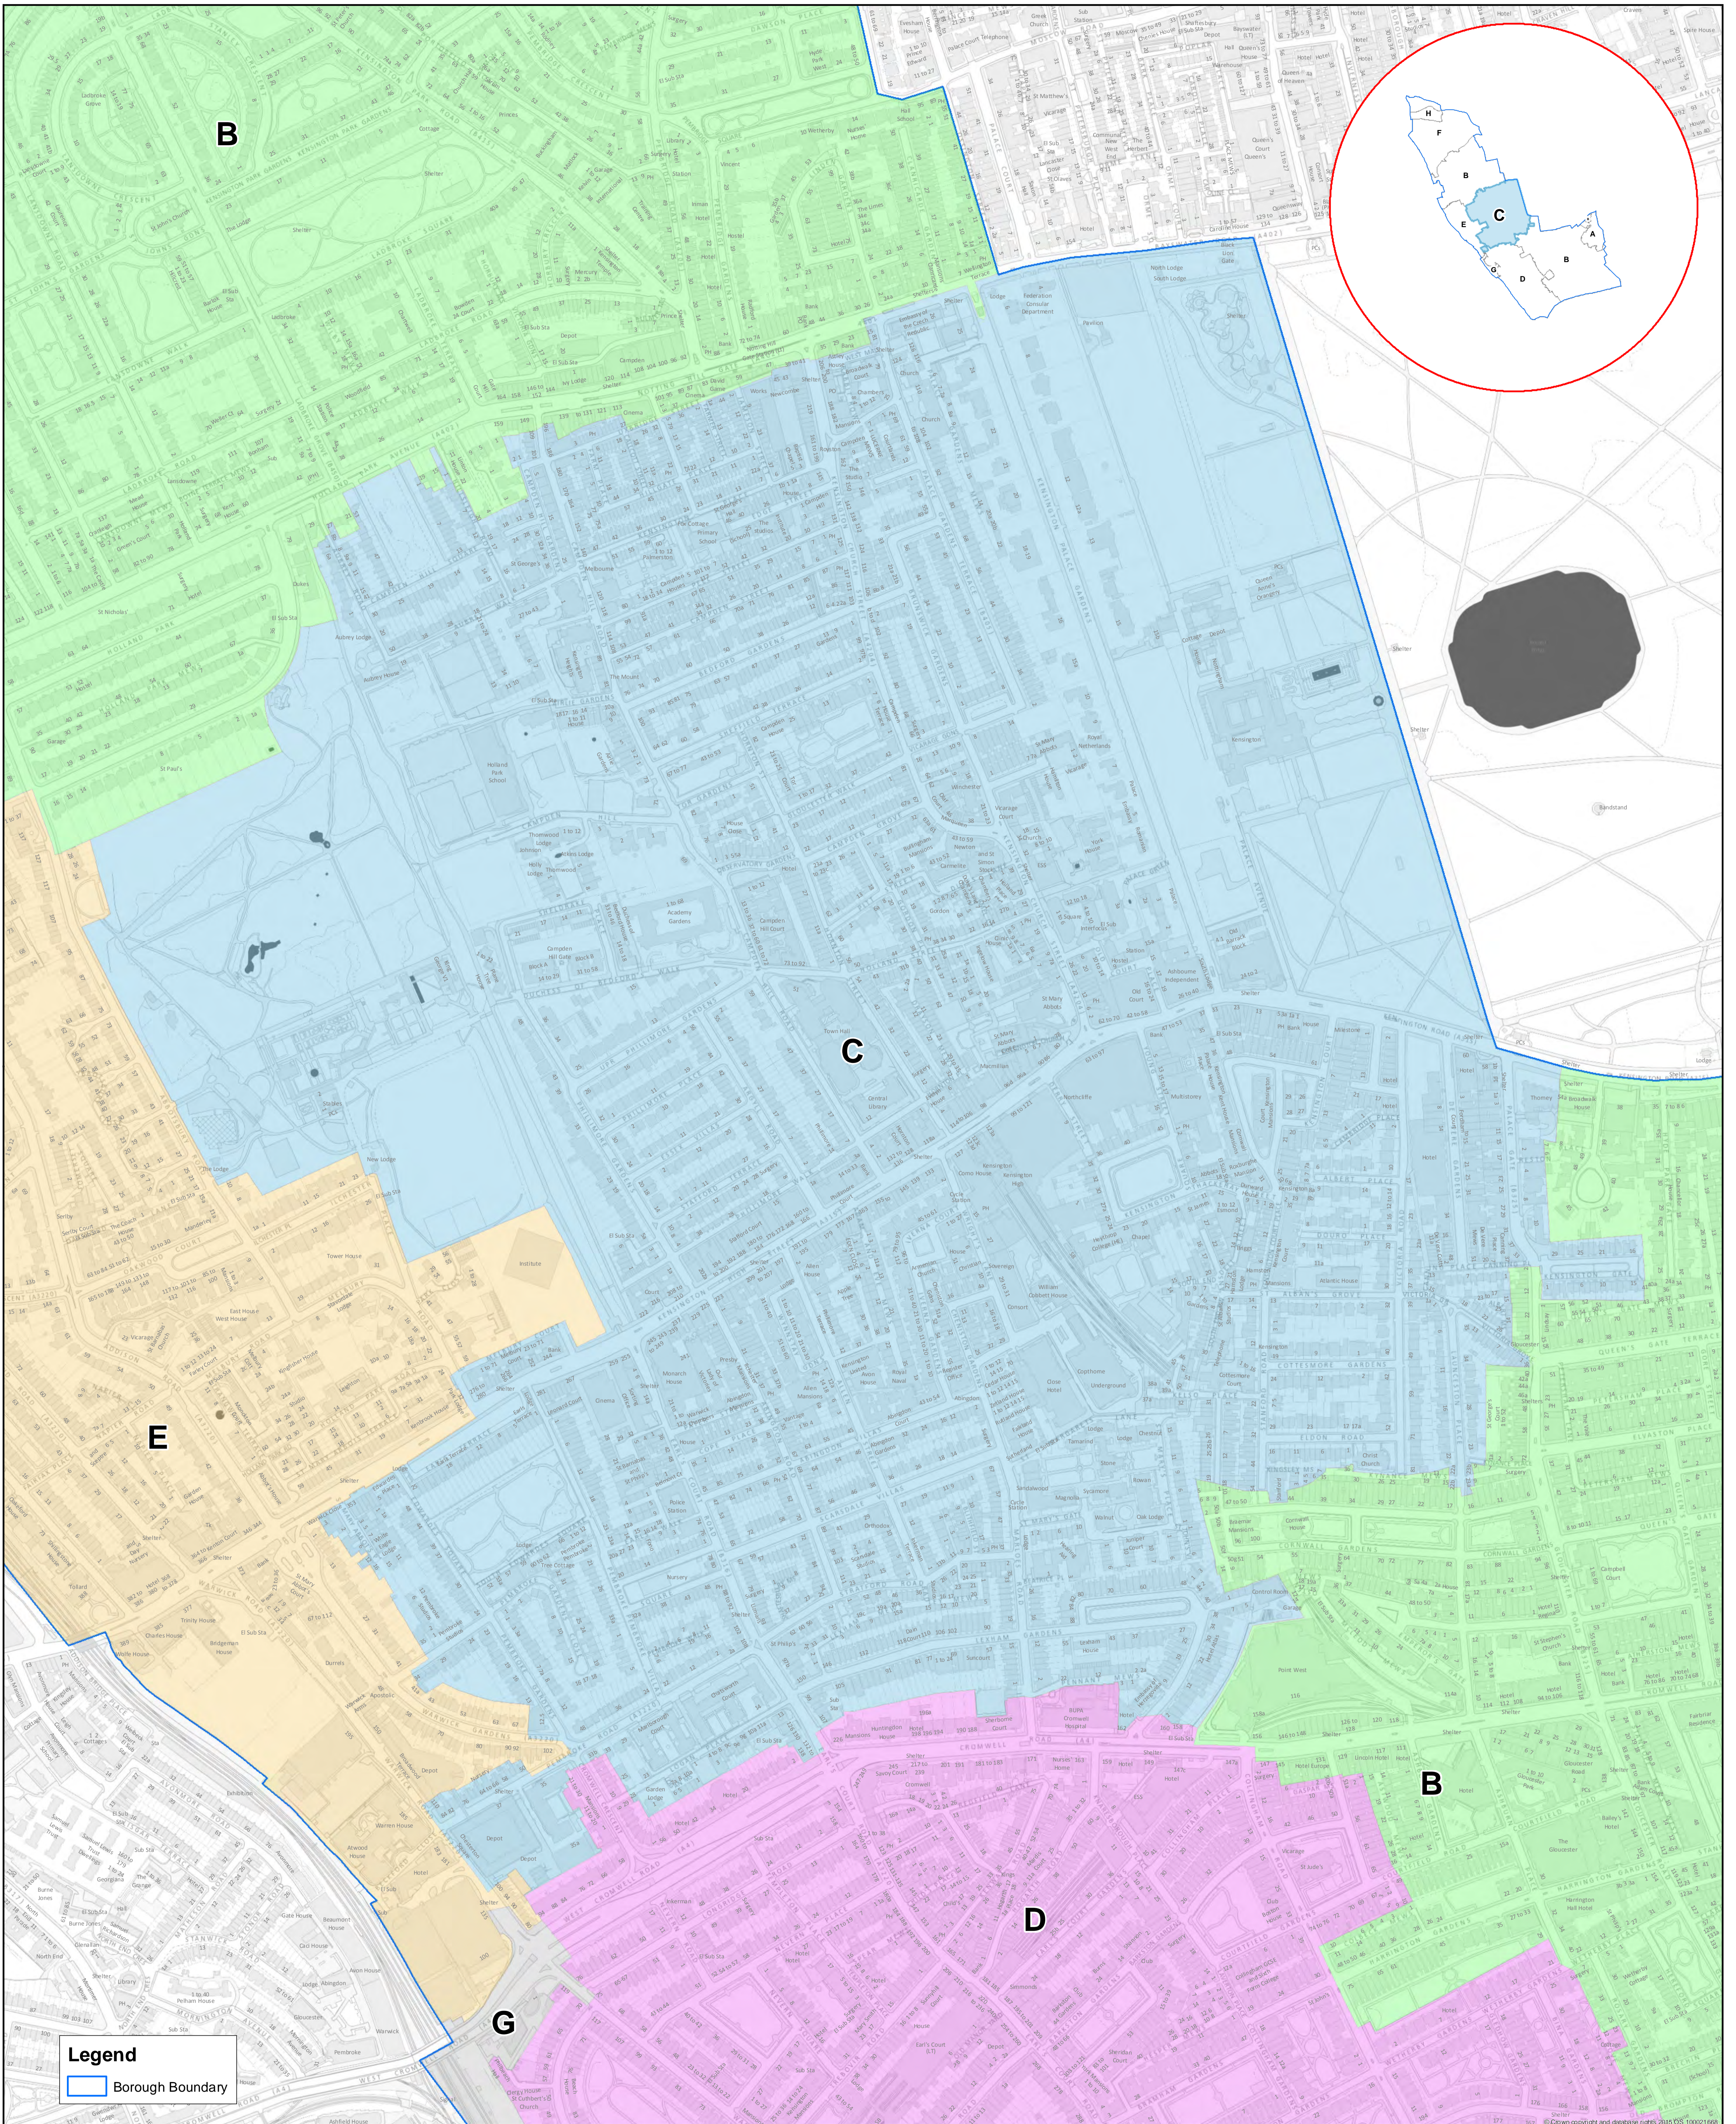

Zone C

Map of CIL Residential Charging Zone C

© Crown copyright and database rights 2015 OS 100021668

Ref: 4316

Date: 24/04/2015

Author: plat@rbkc.gov.uk

Planning Policy | Planning & Borough Development

The Royal Borough of Kensington and Chelsea