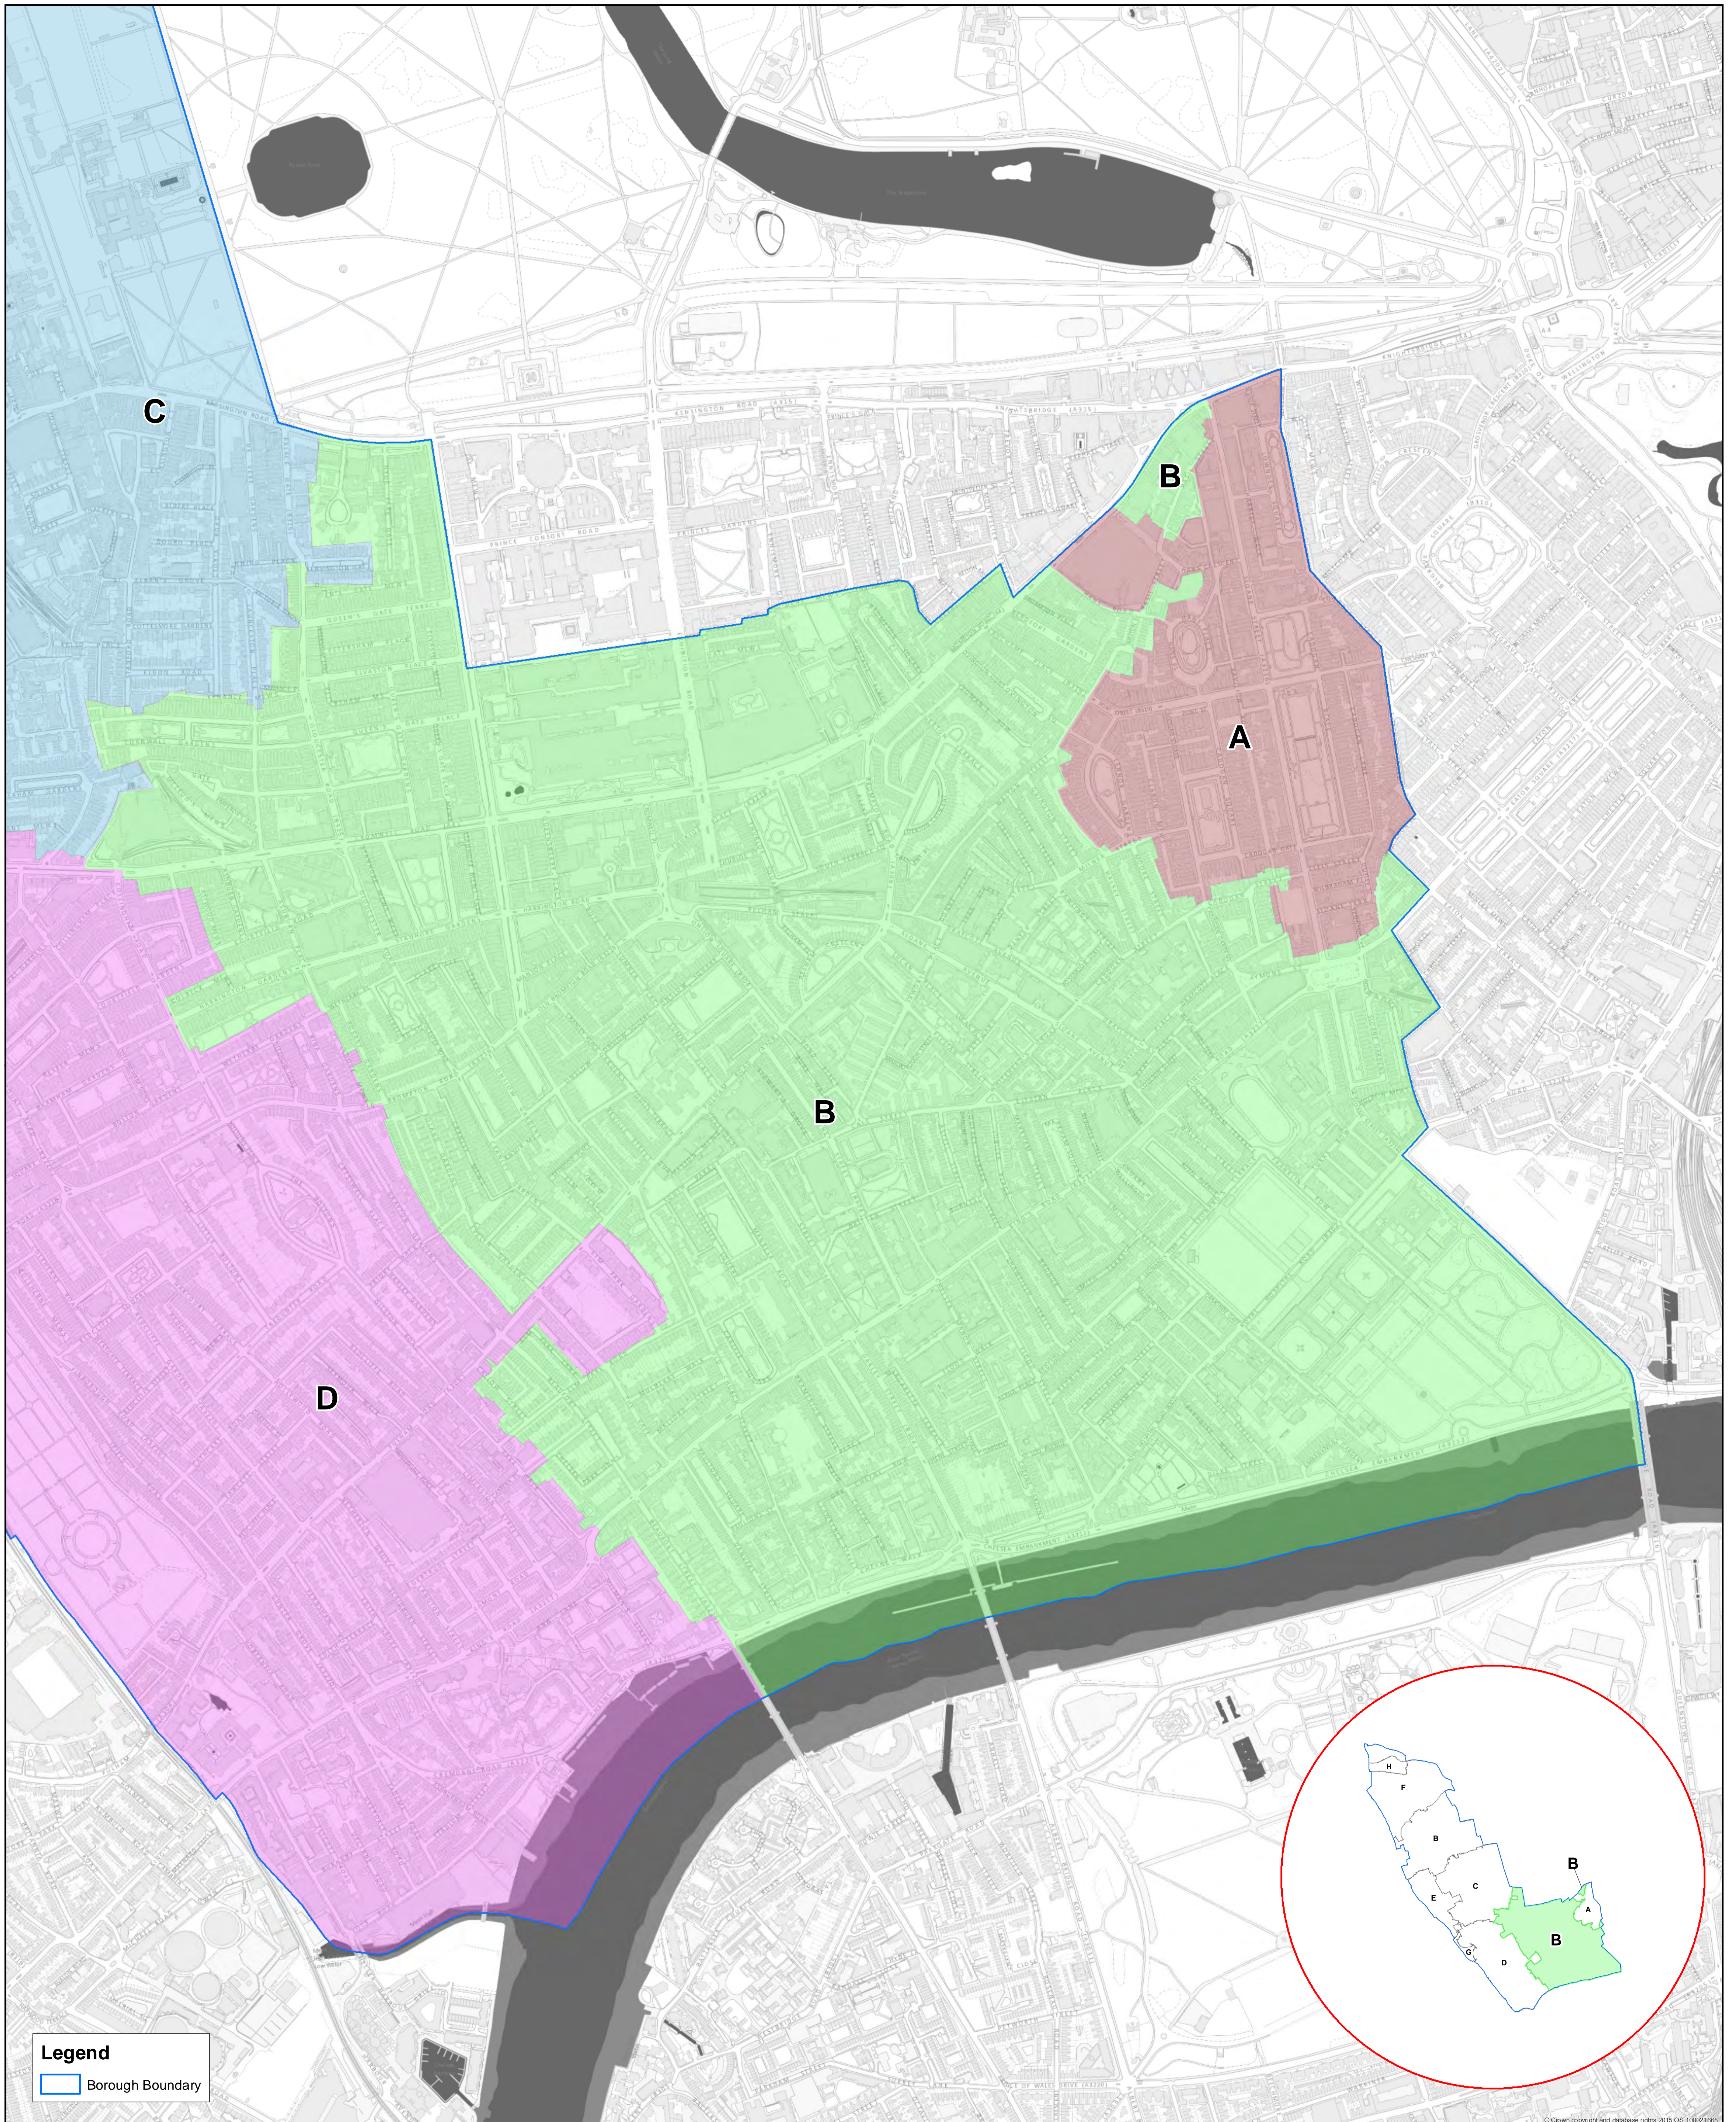

Zone B (covering SW7, SW5, SW3, SW1W)

Legend
Borough Boundary

Map of CIL Residential Charging Zone B covering SW7, SW5, SW3 and SW1W postal districts

© Crown copyright and database rights 2015 OS 100021668

Ref: 4316

Date: 23/04/2015

Author: plat@rbkc.gov.uk

Planning Policy | Planning & Borough Development

The Royal Borough of Kensington and Chelsea

Kensington Town Hall, Hornton Street, London, W8 7NX

020 7361 2588