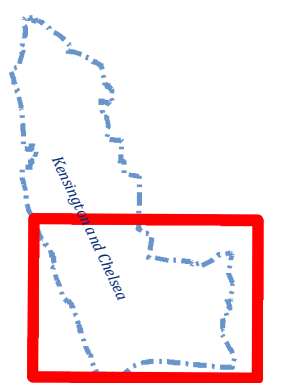

Motorcycle Parking Bays

THE ROYAL BOROUGH OF
KENSINGTON
AND CHELSEA

Type of Bays

Solo Motorcycle only

Free parking in these bays

Motorcycle Permits Only

Display this borough's resident motorcycle permit in these bays during the controlled zone hours

Note: These locations may be subject to change

Author: Shared GIS Team
Date: 16.04.2020
Ref: 0470