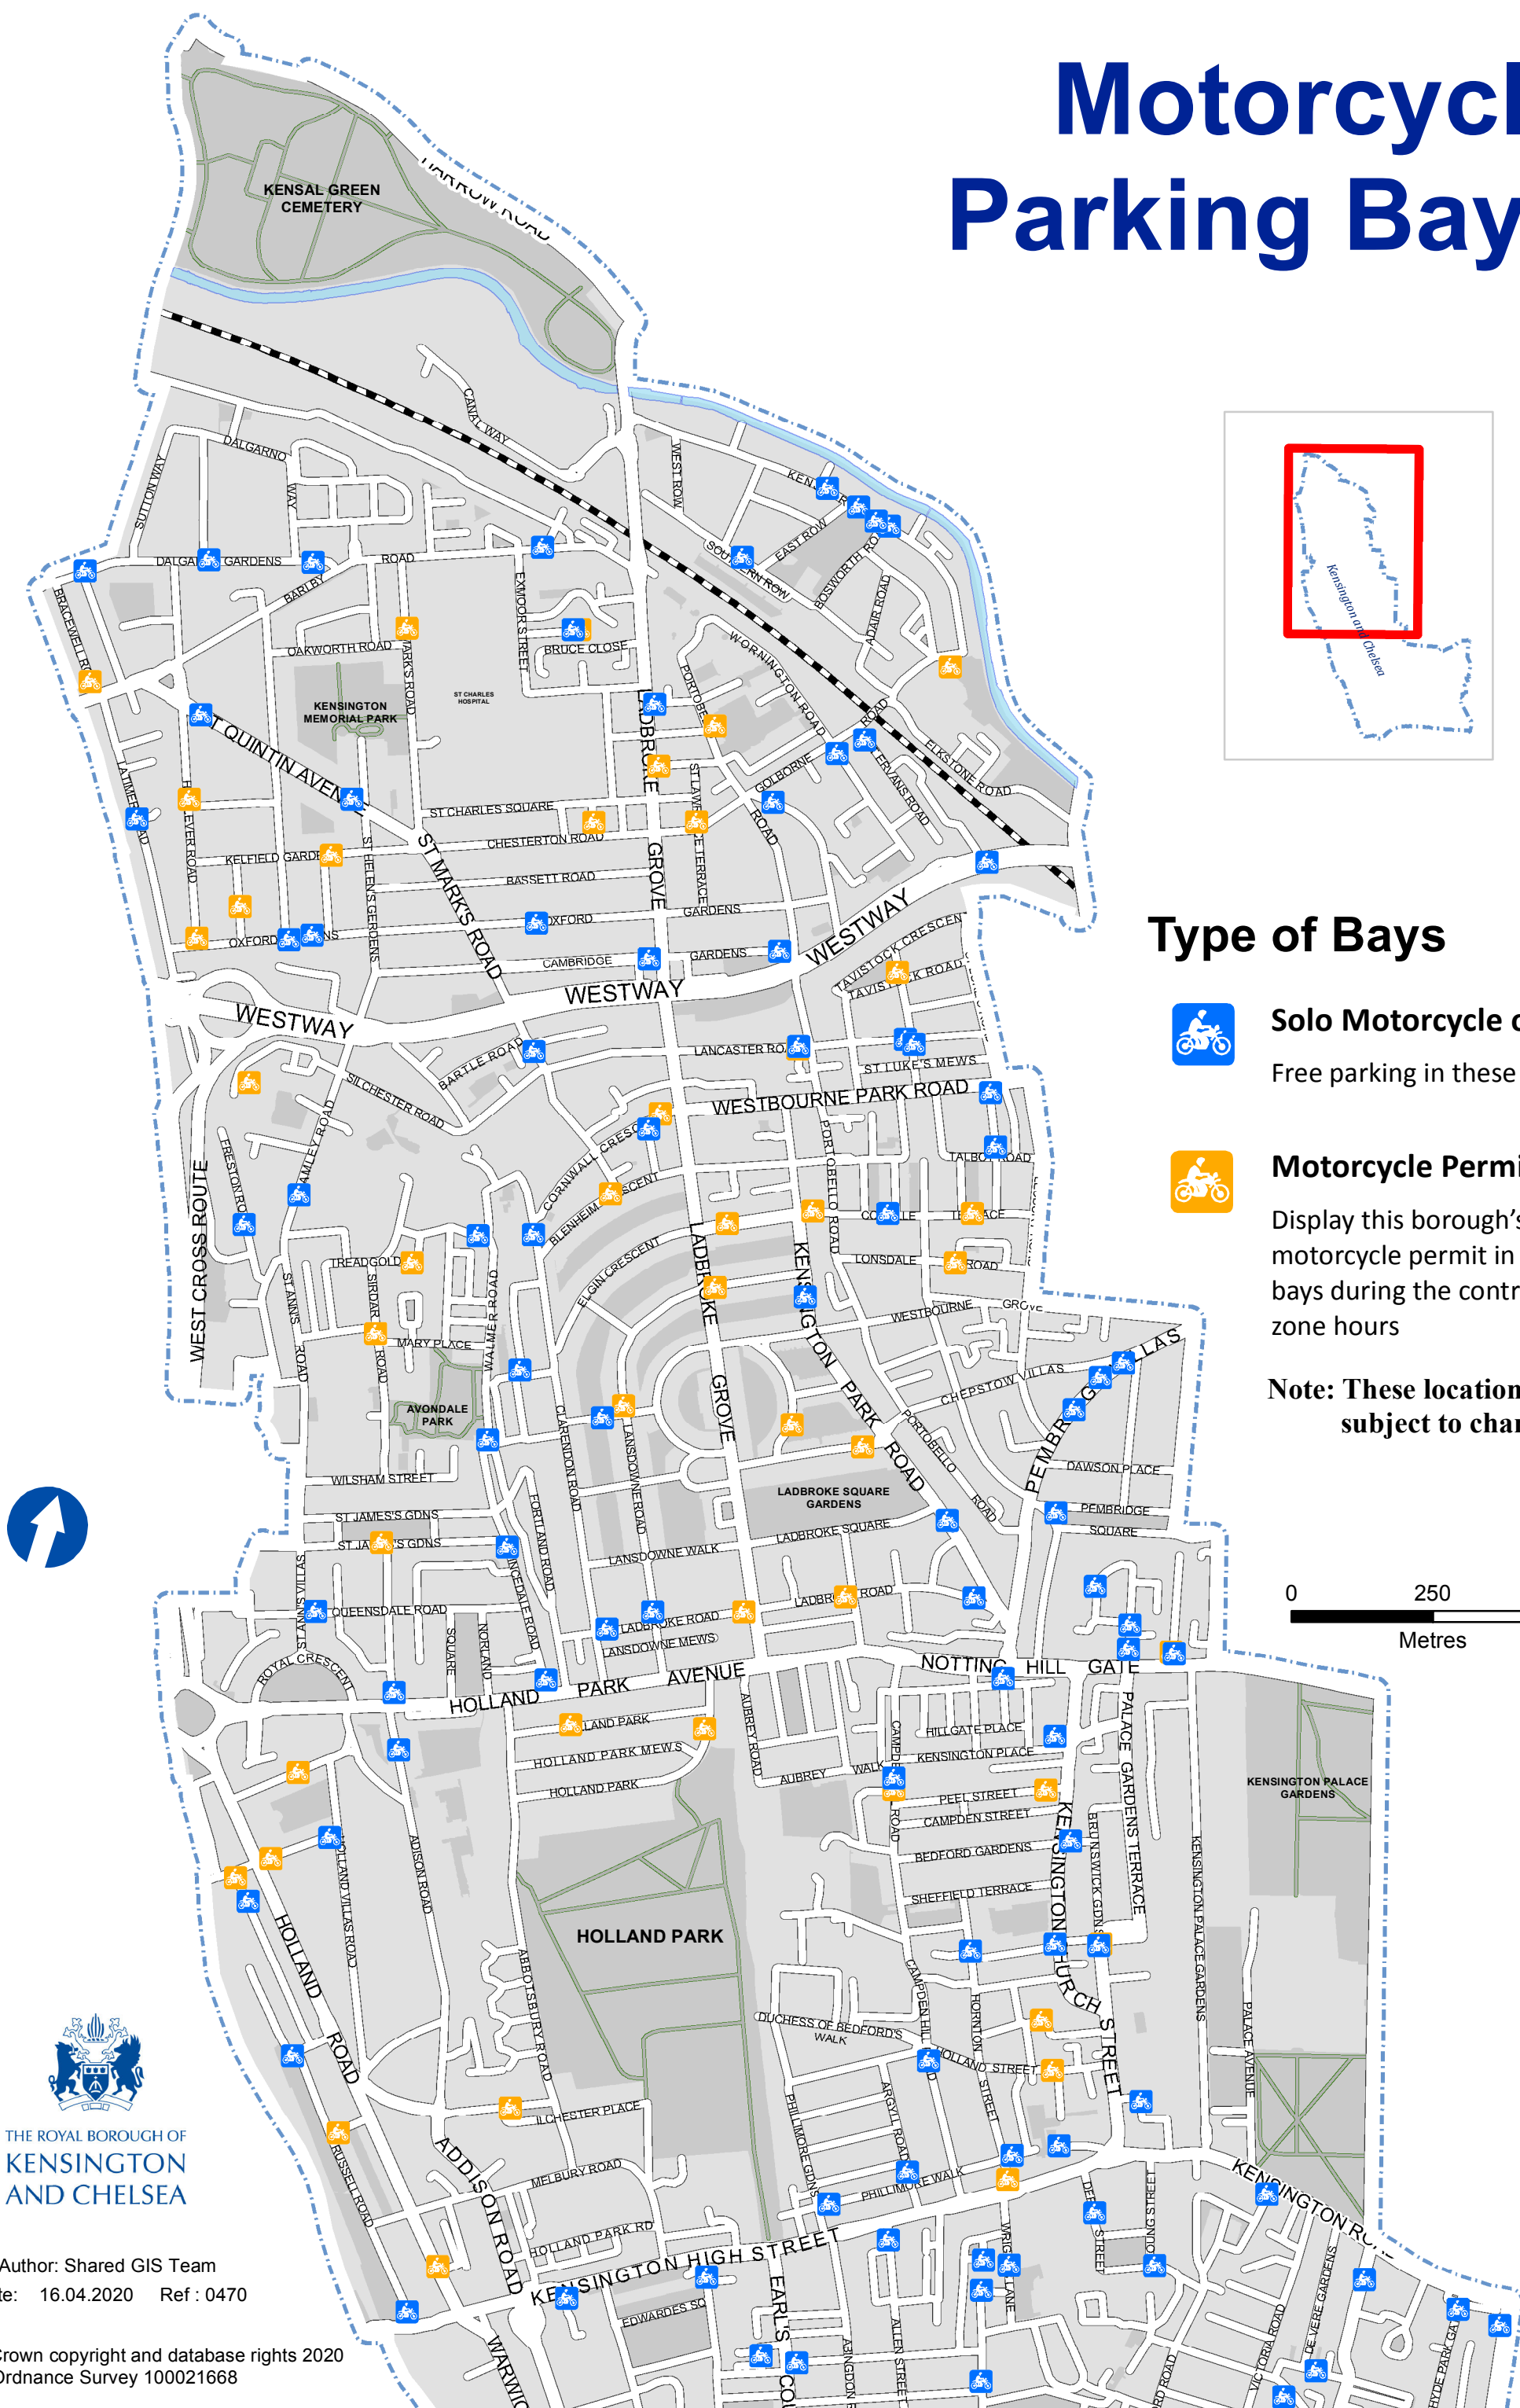

Motorcycle Parking Bays

Type of Bays

Solo Motorcycle only
Free parking in these bays

Motorcycle Permits Only
Display this borough's resident motorcycle permit in these bays during the controlled zone hours

Note: These locations may be subject to change

THE ROYAL BOROUGH OF
**KENSINGTON
AND CHELSEA**

Author: Shared GIS Team
Date: 16.04.2020 Ref: 0470

© Crown copyright and database rights 2020
Ordnance Survey 100021668

Motorcycle Parking Bays

THE ROYAL BOROUGH OF
KENSINGTON
AND CHELSEA

Type of Bays

Solo Motorcycle only

Free parking in these bays

Motorcycle Permits Only

Display this borough's resident motorcycle permit in these bays during the controlled zone hours

Note: These locations may be subject to change

Author: Shared GIS Team
Date: 16.04.2020
Ref: 0470