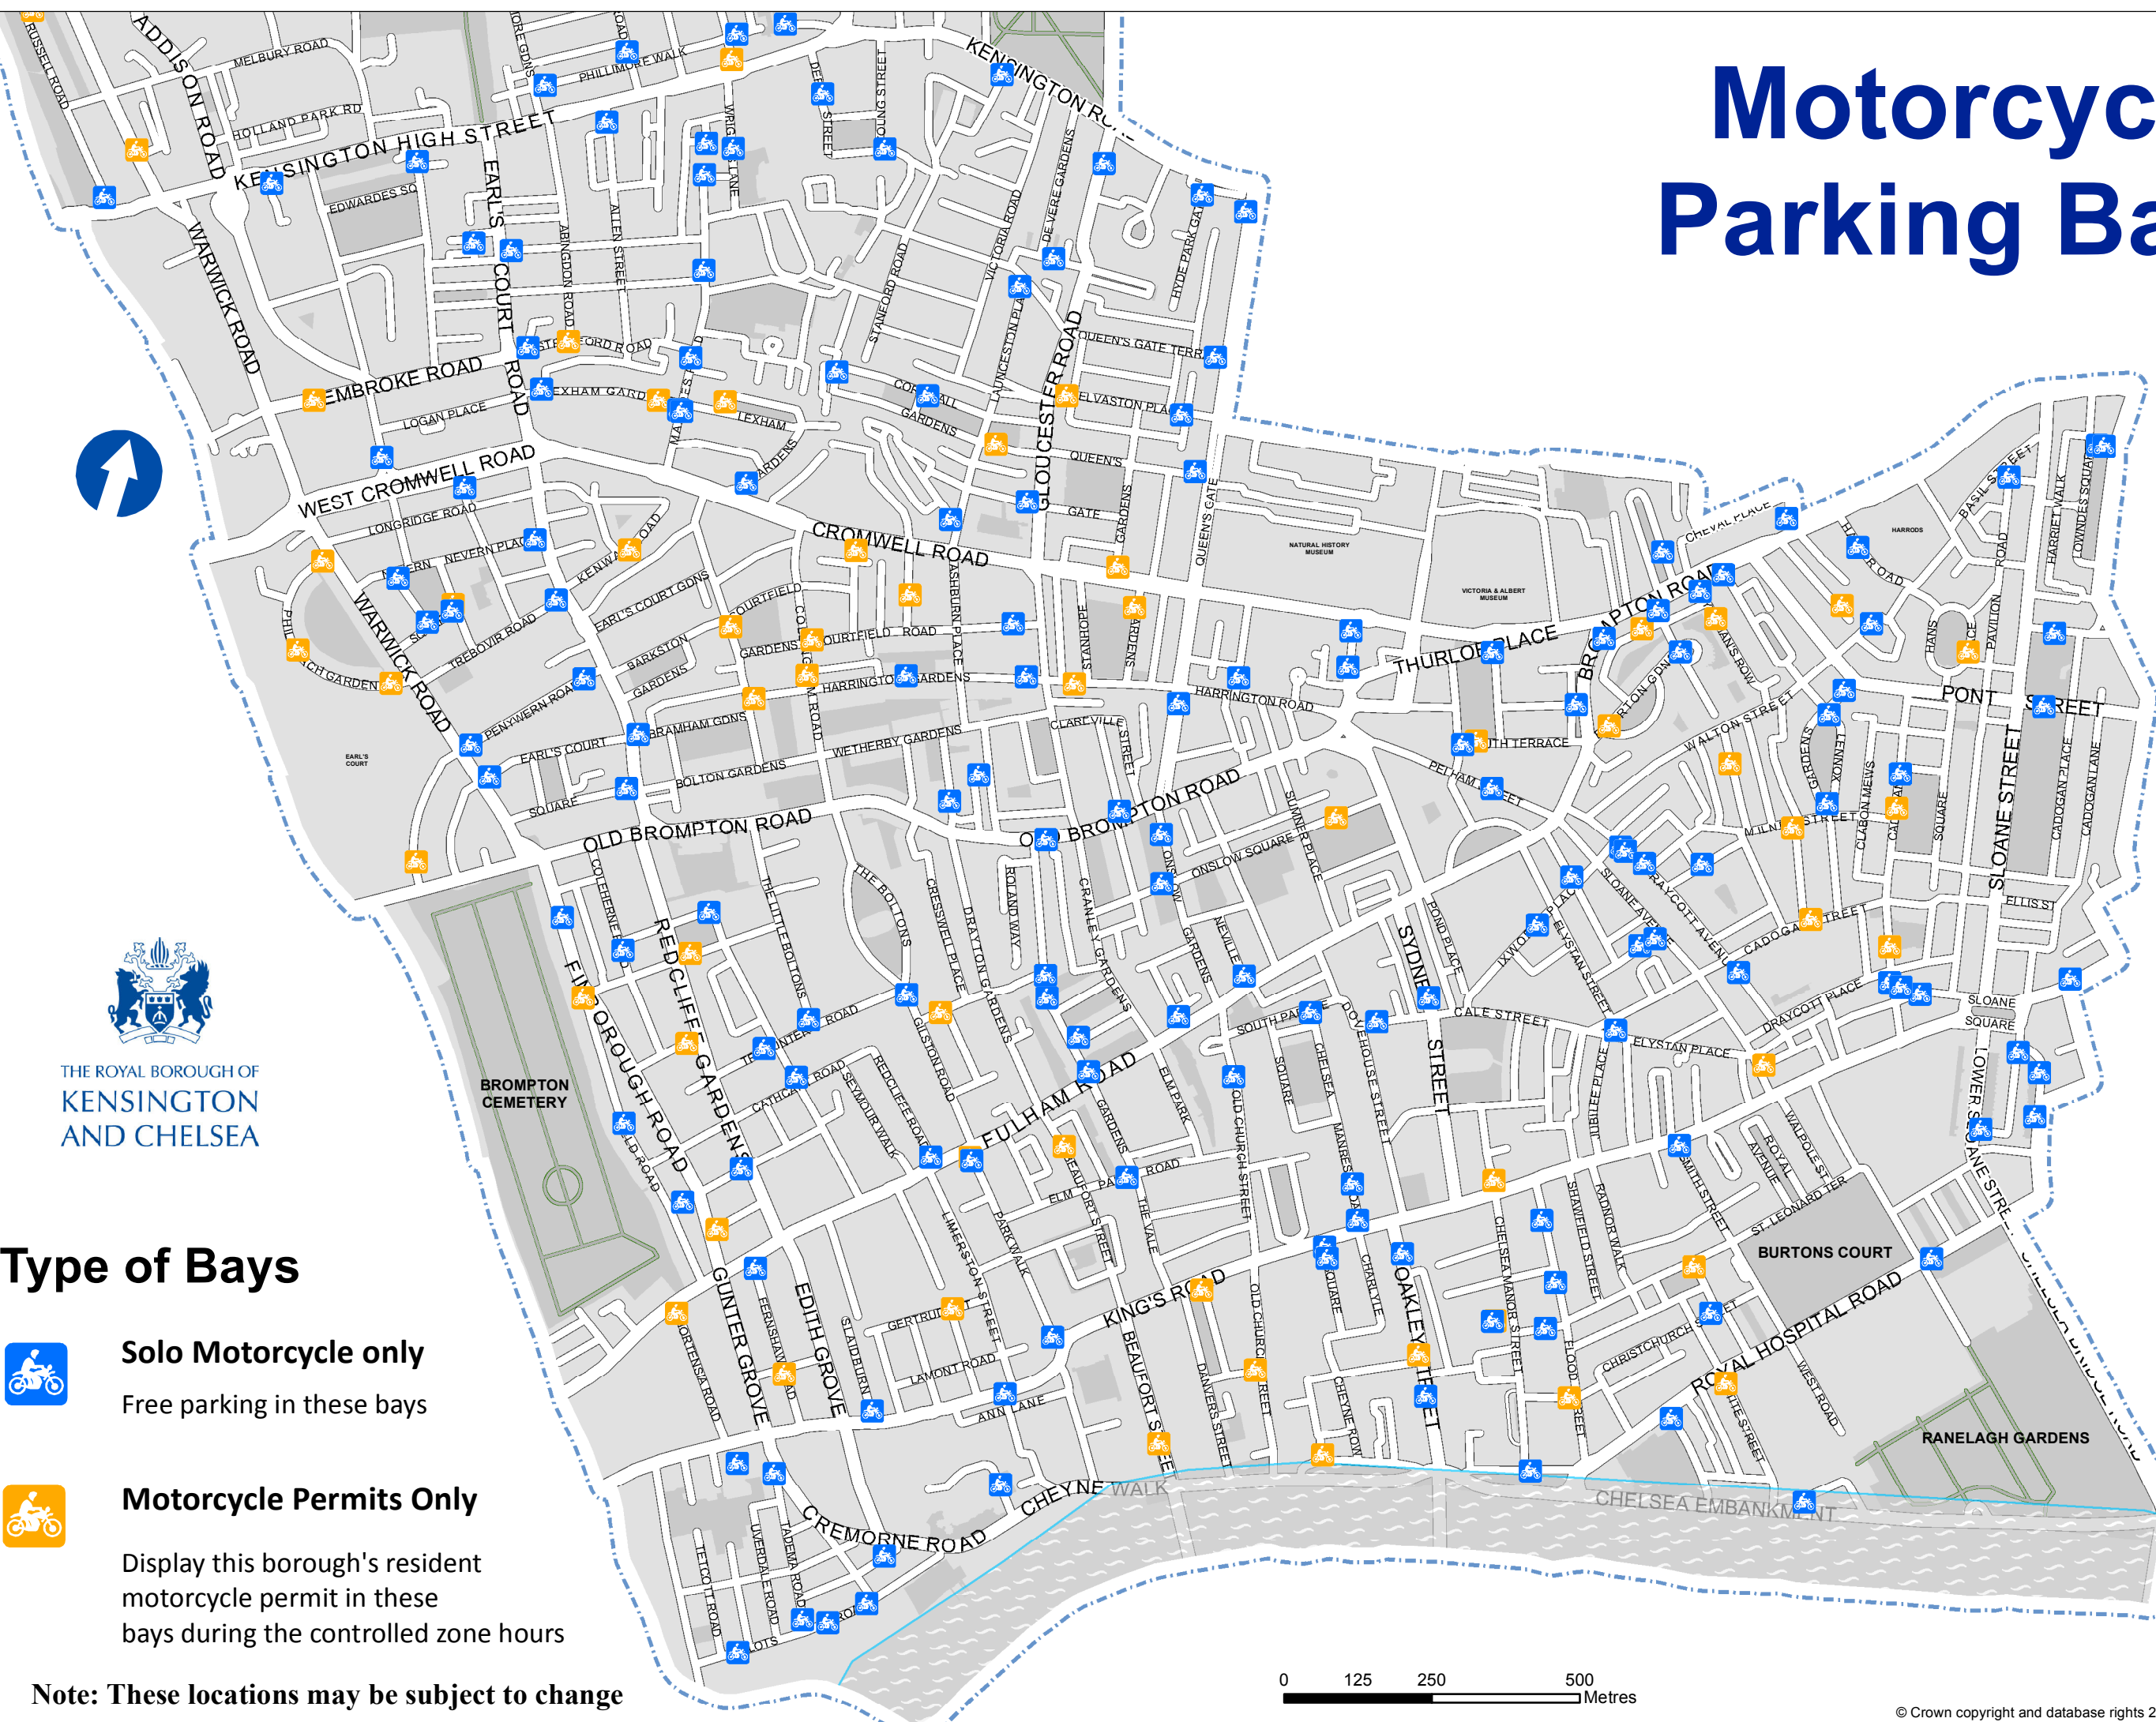

Motorcycle Parking Bays

Type of Bays

Solo Motorcycle only
Free parking in these bays

Motorcycle Permits Only
Display this borough's resident motorcycle permit in these bays during the controlled zone hours

Note: These locations may be subject to change

THE ROYAL BOROUGH OF
**KENSINGTON
AND CHELSEA**

Author: Shared GIS Team
Date: 16.04.2020 Ref: 0470

© Crown copyright and database rights 2020
Ordnance Survey 100021668

Motorcycle Parking Bays

THE ROYAL BOROUGH OF
KENSINGTON
AND CHELSEA

Type of Bays

Solo Motorcycle only

Free parking in these bays

Motorcycle Permits Only

Display this borough's resident motorcycle permit in these bays during the controlled zone hours

Note: These locations may be subject to change

Author: Shared GIS Team
Date: 16.04.2020
Ref: 0470