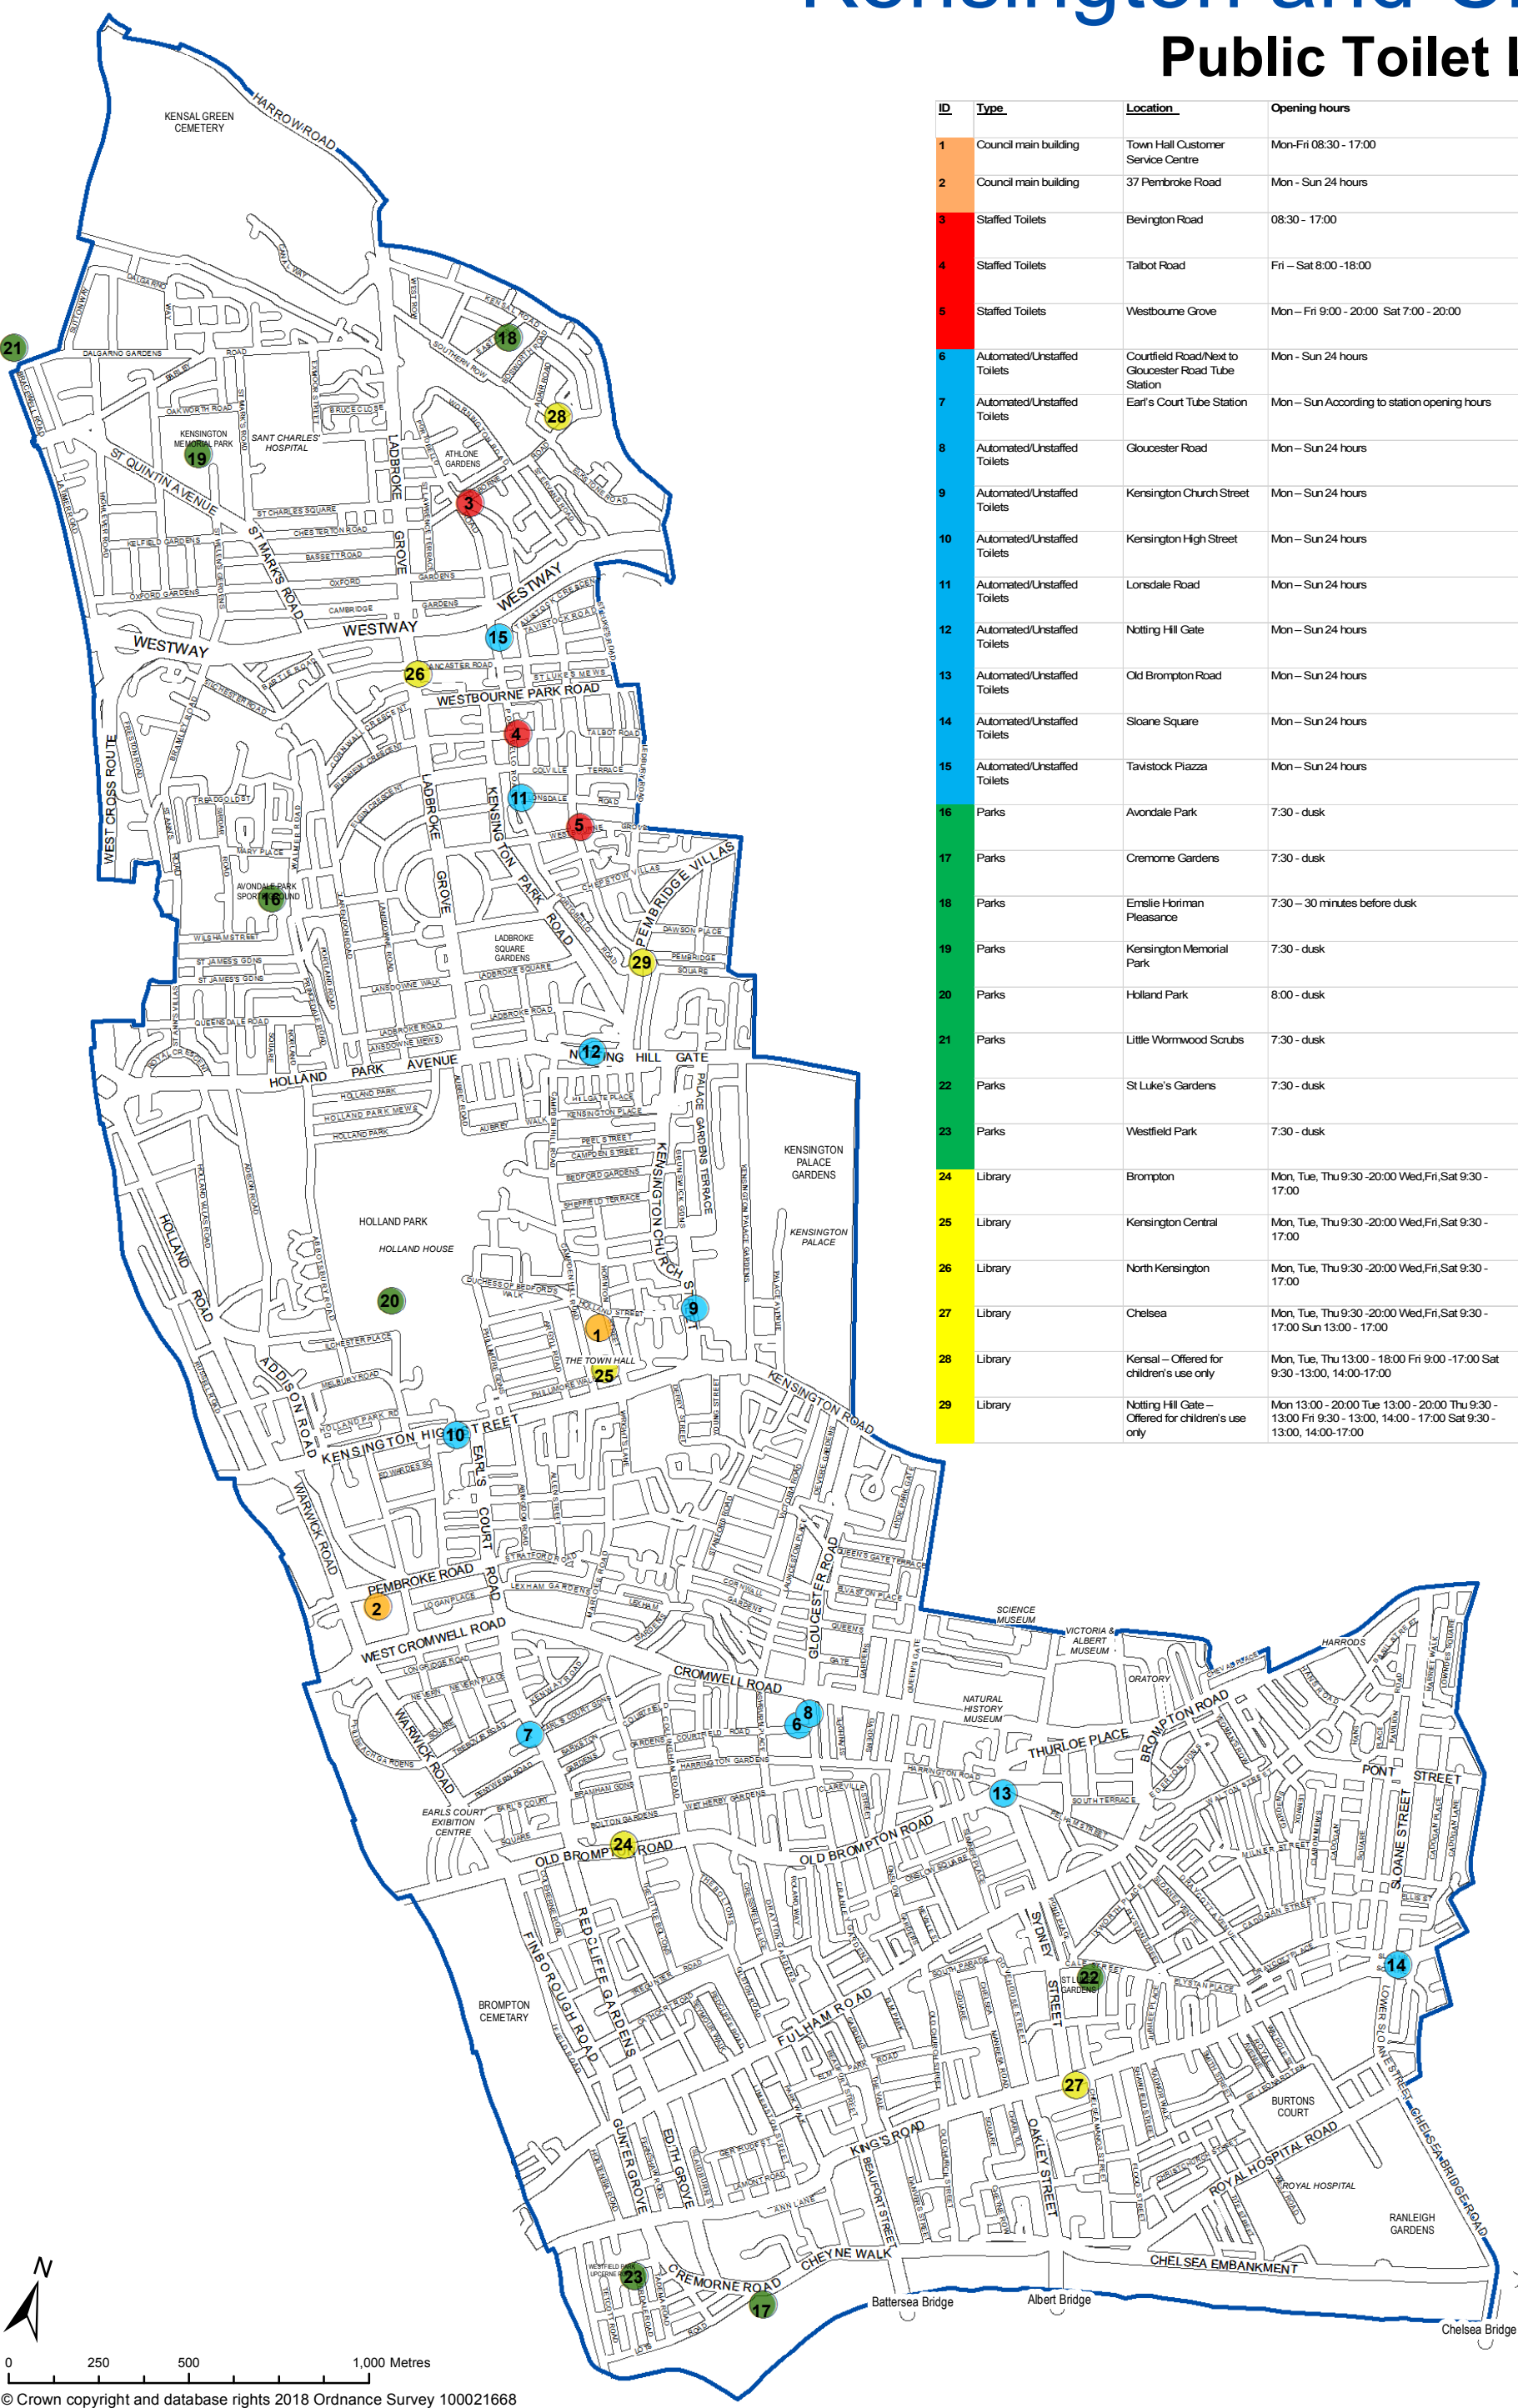

The Royal Borough of Kensington and Chelsea

Public Toilet Locations

| ID | Type | Location | Opening hours | Disabled access | Baby changing |
|----|-----------------------------|--|--|-----------------|------------------------------|
| 1 | Council main building | Town Hall Customer Service Centre | Mon-Fri 08:30 - 17:00 | Yes | Yes |
| 2 | Council main building | 37 Pembroke Road | Mon - Sun 24 hours | No | No |
| 3 | Staffed Toilets | Bevington Road | 08:30 - 17:00 | No | No |
| 4 | Staffed Toilets | Talbot Road | Fri - Sat 8:00 - 18:00 | No | No |
| 5 | Staffed Toilets | Westbourne Grove | Mon - Fri 9:00 - 20:00 Sat 7:00 - 20:00 | Yes | Yes |
| 6 | Automated/Unstaffed Toilets | Courtfield Road/Next to Gloucester Road Tube Station | Mon - Sun 24 hours | Yes | No |
| 7 | Automated/Unstaffed Toilets | Earl's Court Tube Station | Mon - Sun According to station opening hours | Yes | No |
| 8 | Automated/Unstaffed Toilets | Gloucester Road | Mon - Sun 24 hours | No | No |
| 9 | Automated/Unstaffed Toilets | Kensington Church Street | Mon - Sun 24 hours | Yes | No |
| 10 | Automated/Unstaffed Toilets | Kensington High Street | Mon - Sun 24 hours | Yes | No |
| 11 | Automated/Unstaffed Toilets | Lonsdale Road | Mon - Sun 24 hours | Yes | No |
| 12 | Automated/Unstaffed Toilets | Notting Hill Gate | Mon - Sun 24 hours | Yes | No |
| 13 | Automated/Unstaffed Toilets | Old Brompton Road | Mon - Sun 24 hours | Yes | No |
| 14 | Automated/Unstaffed Toilets | Sloane Square | Mon - Sun 24 hours | No | No |
| 15 | Automated/Unstaffed Toilets | Tavistock Piazza | Mon - Sun 24 hours | Yes | Yes |
| 16 | Parks | Avondale Park | 7:30 - dusk | Yes | No |
| 17 | Parks | Cremorne Gardens | 7:30 - dusk | No | No |
| 18 | Parks | Emslie Horiman Pleasance | 7:30 - 30 minutes before dusk | Yes | Yes in one unisex toilet |
| 19 | Parks | Kensington Memorial Park | 7:30 - dusk | Yes | Yes - in female toilets |
| 20 | Parks | Holland Park | 8:00 - dusk | Yes | Yes - in female and disabled |
| 21 | Parks | Little Wormwood Scrubs | 7:30 - dusk | Yes | No |
| 22 | Parks | St Luke's Gardens | 7:30 - dusk | Yes | Yes |
| 23 | Parks | Westfield Park | 7:30 - dusk | Yes | No |
| 24 | Library | Brompton | Mon, Tue, Thu 9:30 - 20:00 Wed, Fri, Sat 9:30 - 17:00 | Yes | Yes |
| 25 | Library | Kensington Central | Mon, Tue, Thu 9:30 - 20:00 Wed, Fri, Sat 9:30 - 17:00 | Yes - Jan 2015 | Yes - Jan 2015 |
| 26 | Library | North Kensington | Mon, Tue, Thu 9:30 - 20:00 Wed, Fri, Sat 9:30 - 17:00 | Yes | Yes |
| 27 | Library | Chelsea | Mon, Tue, Thu 9:30 - 20:00 Wed, Fri, Sat 9:30 - 17:00 Sun 13:00 - 17:00 | Yes | Yes |
| 28 | Library | Kensal - Offered for children's use only | Mon, Tue, Thu 13:00 - 18:00 Fri 9:00 - 17:00 Sat 9:30 - 13:00, 14:00-17:00 | No | No |
| 29 | Library | Notting Hill Gate - Offered for children's use only | Mon 13:00 - 20:00 Tue 13:00 - 20:00 Thu 9:30 - 13:00 Fri 9:30 - 13:00, 14:00 - 17:00 Sat 9:30 - 13:00, 14:00-17:00 | No | No |