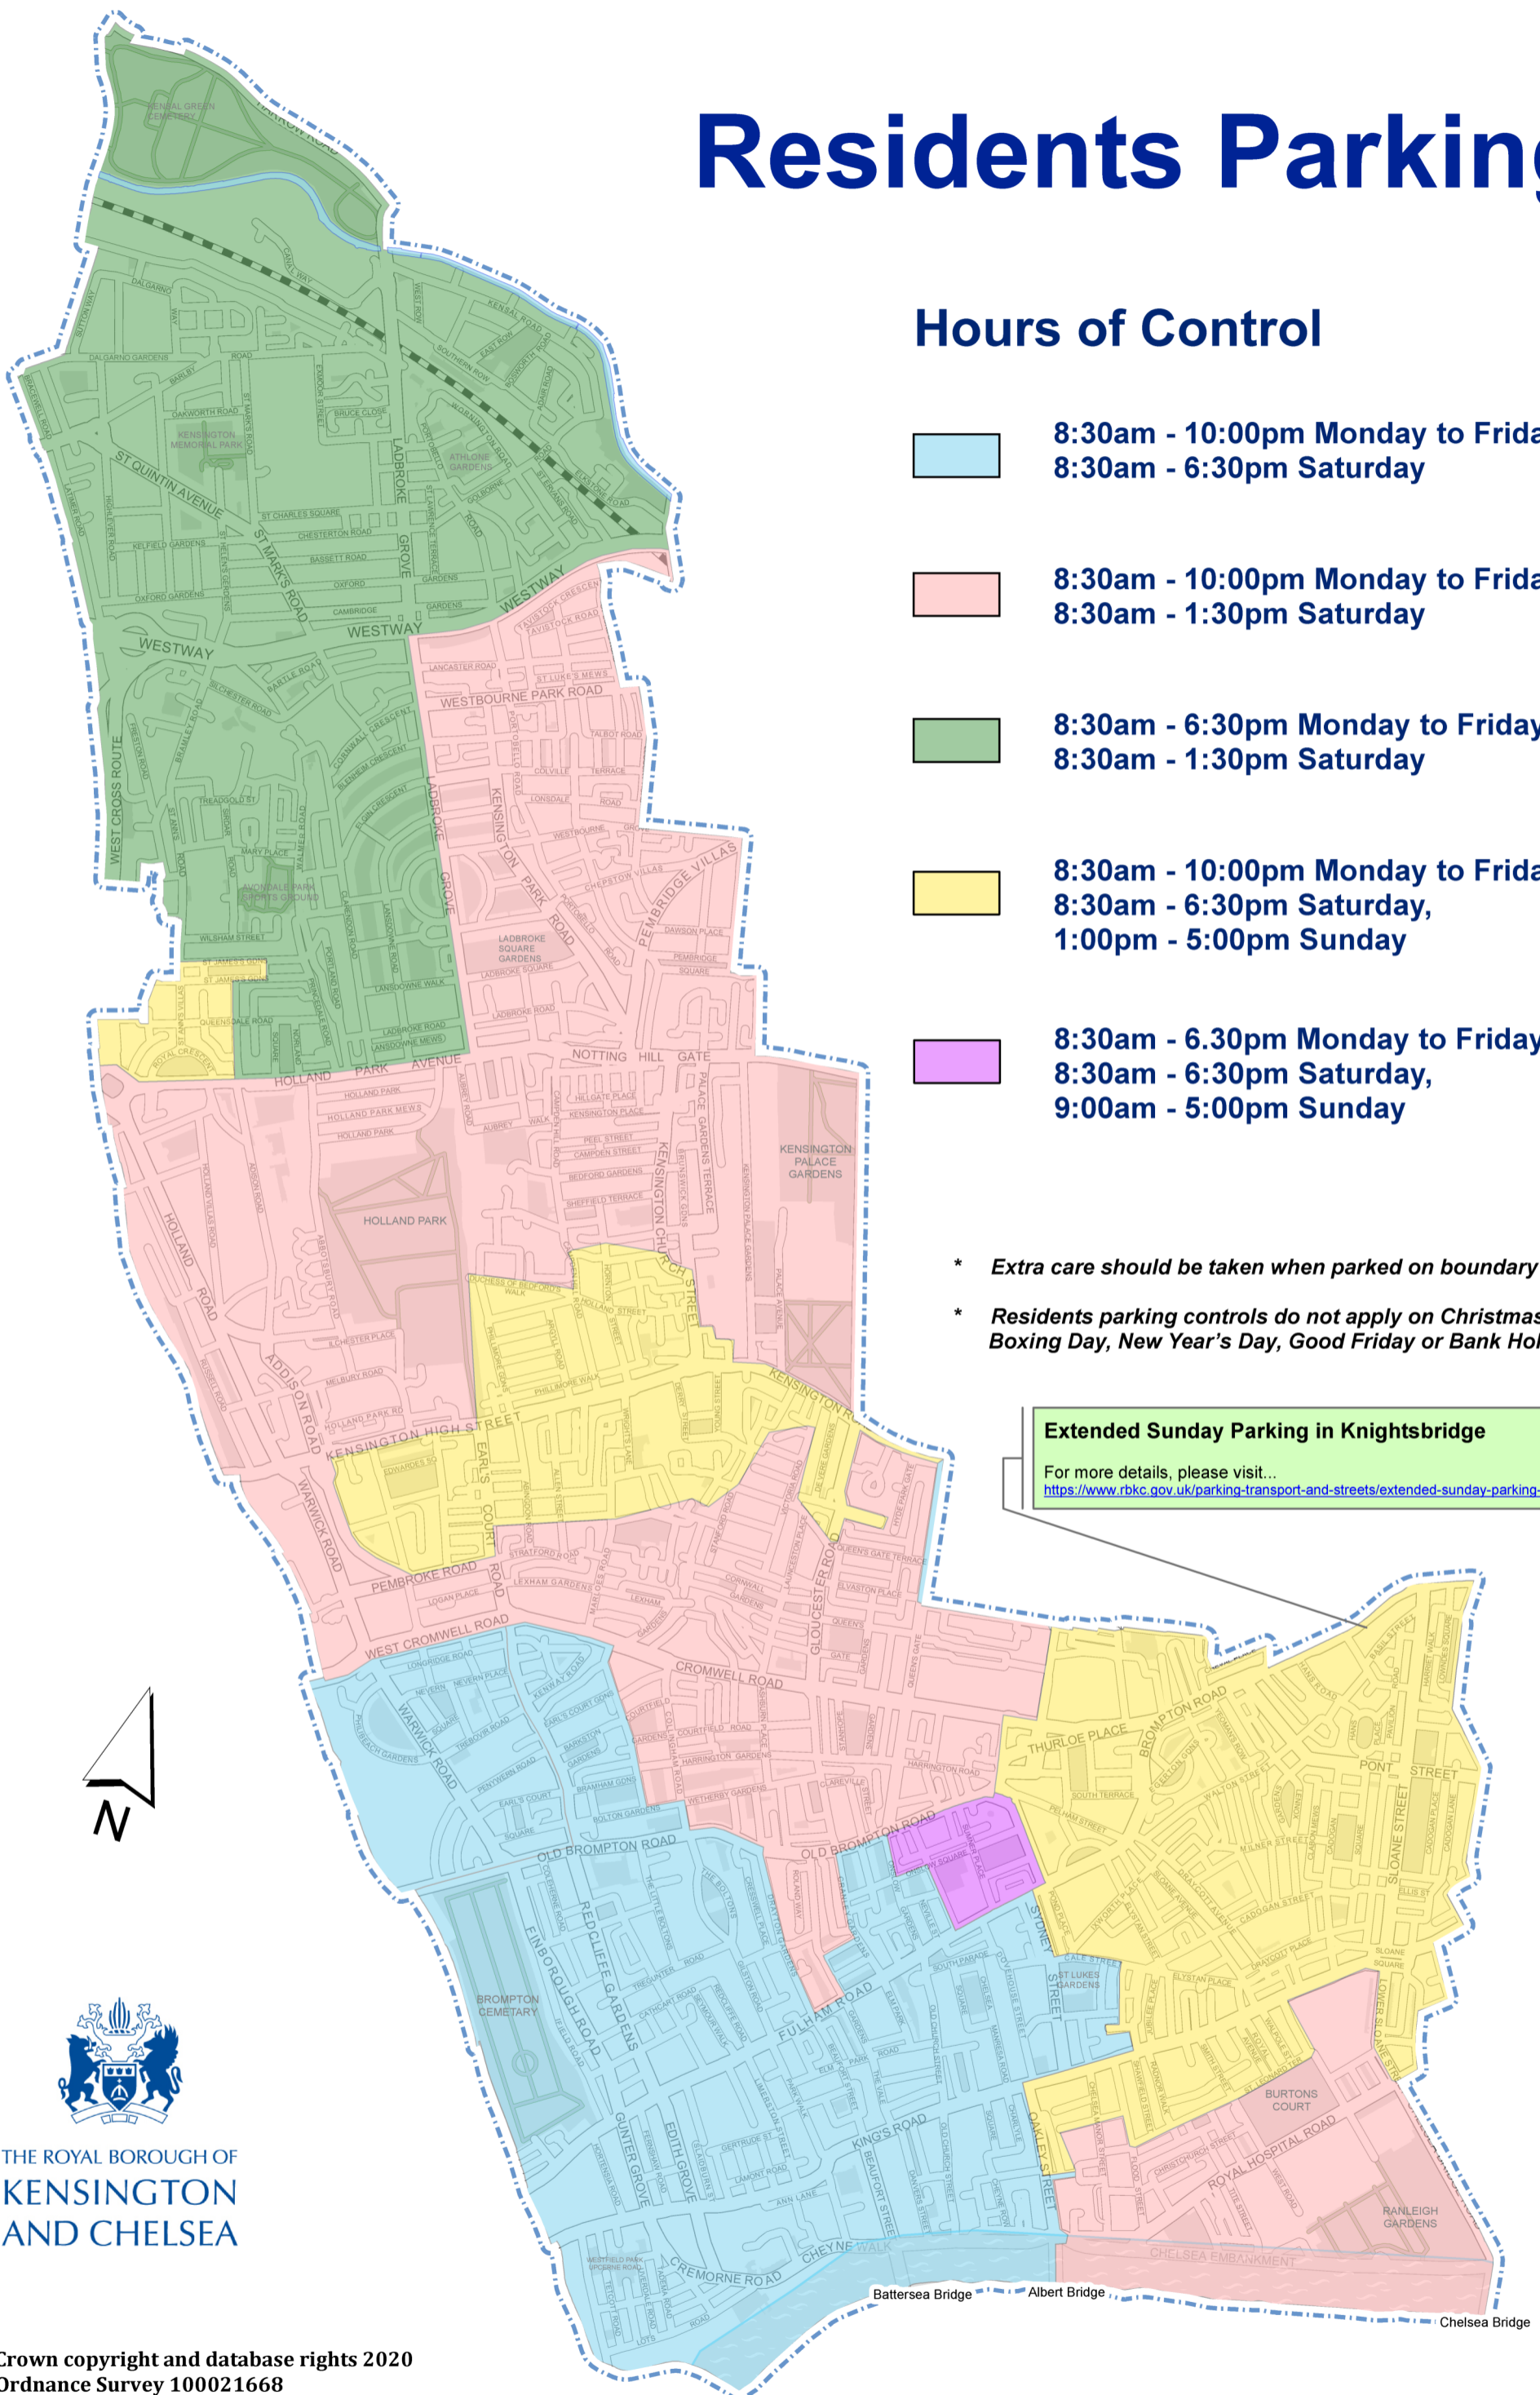

Residents Parking

Hours of Control

-  8:30am - 10:00pm Monday to Friday,
8:30am - 6:30pm Saturday
-  8:30am - 10:00pm Monday to Friday,
8:30am - 1:30pm Saturday
-  8:30am - 6:30pm Monday to Friday,
8:30am - 1:30pm Saturday
-  8:30am - 10:00pm Monday to Friday,
8:30am - 6:30pm Saturday,
1:00pm - 5:00pm Sunday
-  8:30am - 6.30pm Monday to Friday,
8:30am - 6:30pm Saturday,
9:00am - 5:00pm Sunday

- * *Extra care should be taken when parked on boundary roads.*
- * *Residents parking controls do not apply on Christmas Day, Boxing Day, New Year's Day, Good Friday or Bank Holidays*

Extended Sunday Parking in Knightsbridge

For more details, please visit...
<https://www.rbkc.gov.uk/parking-transport-and-streets/extended-sunday-parking-knightsbridge>

THE ROYAL BOROUGH OF
**KENSINGTON
AND CHELSEA**