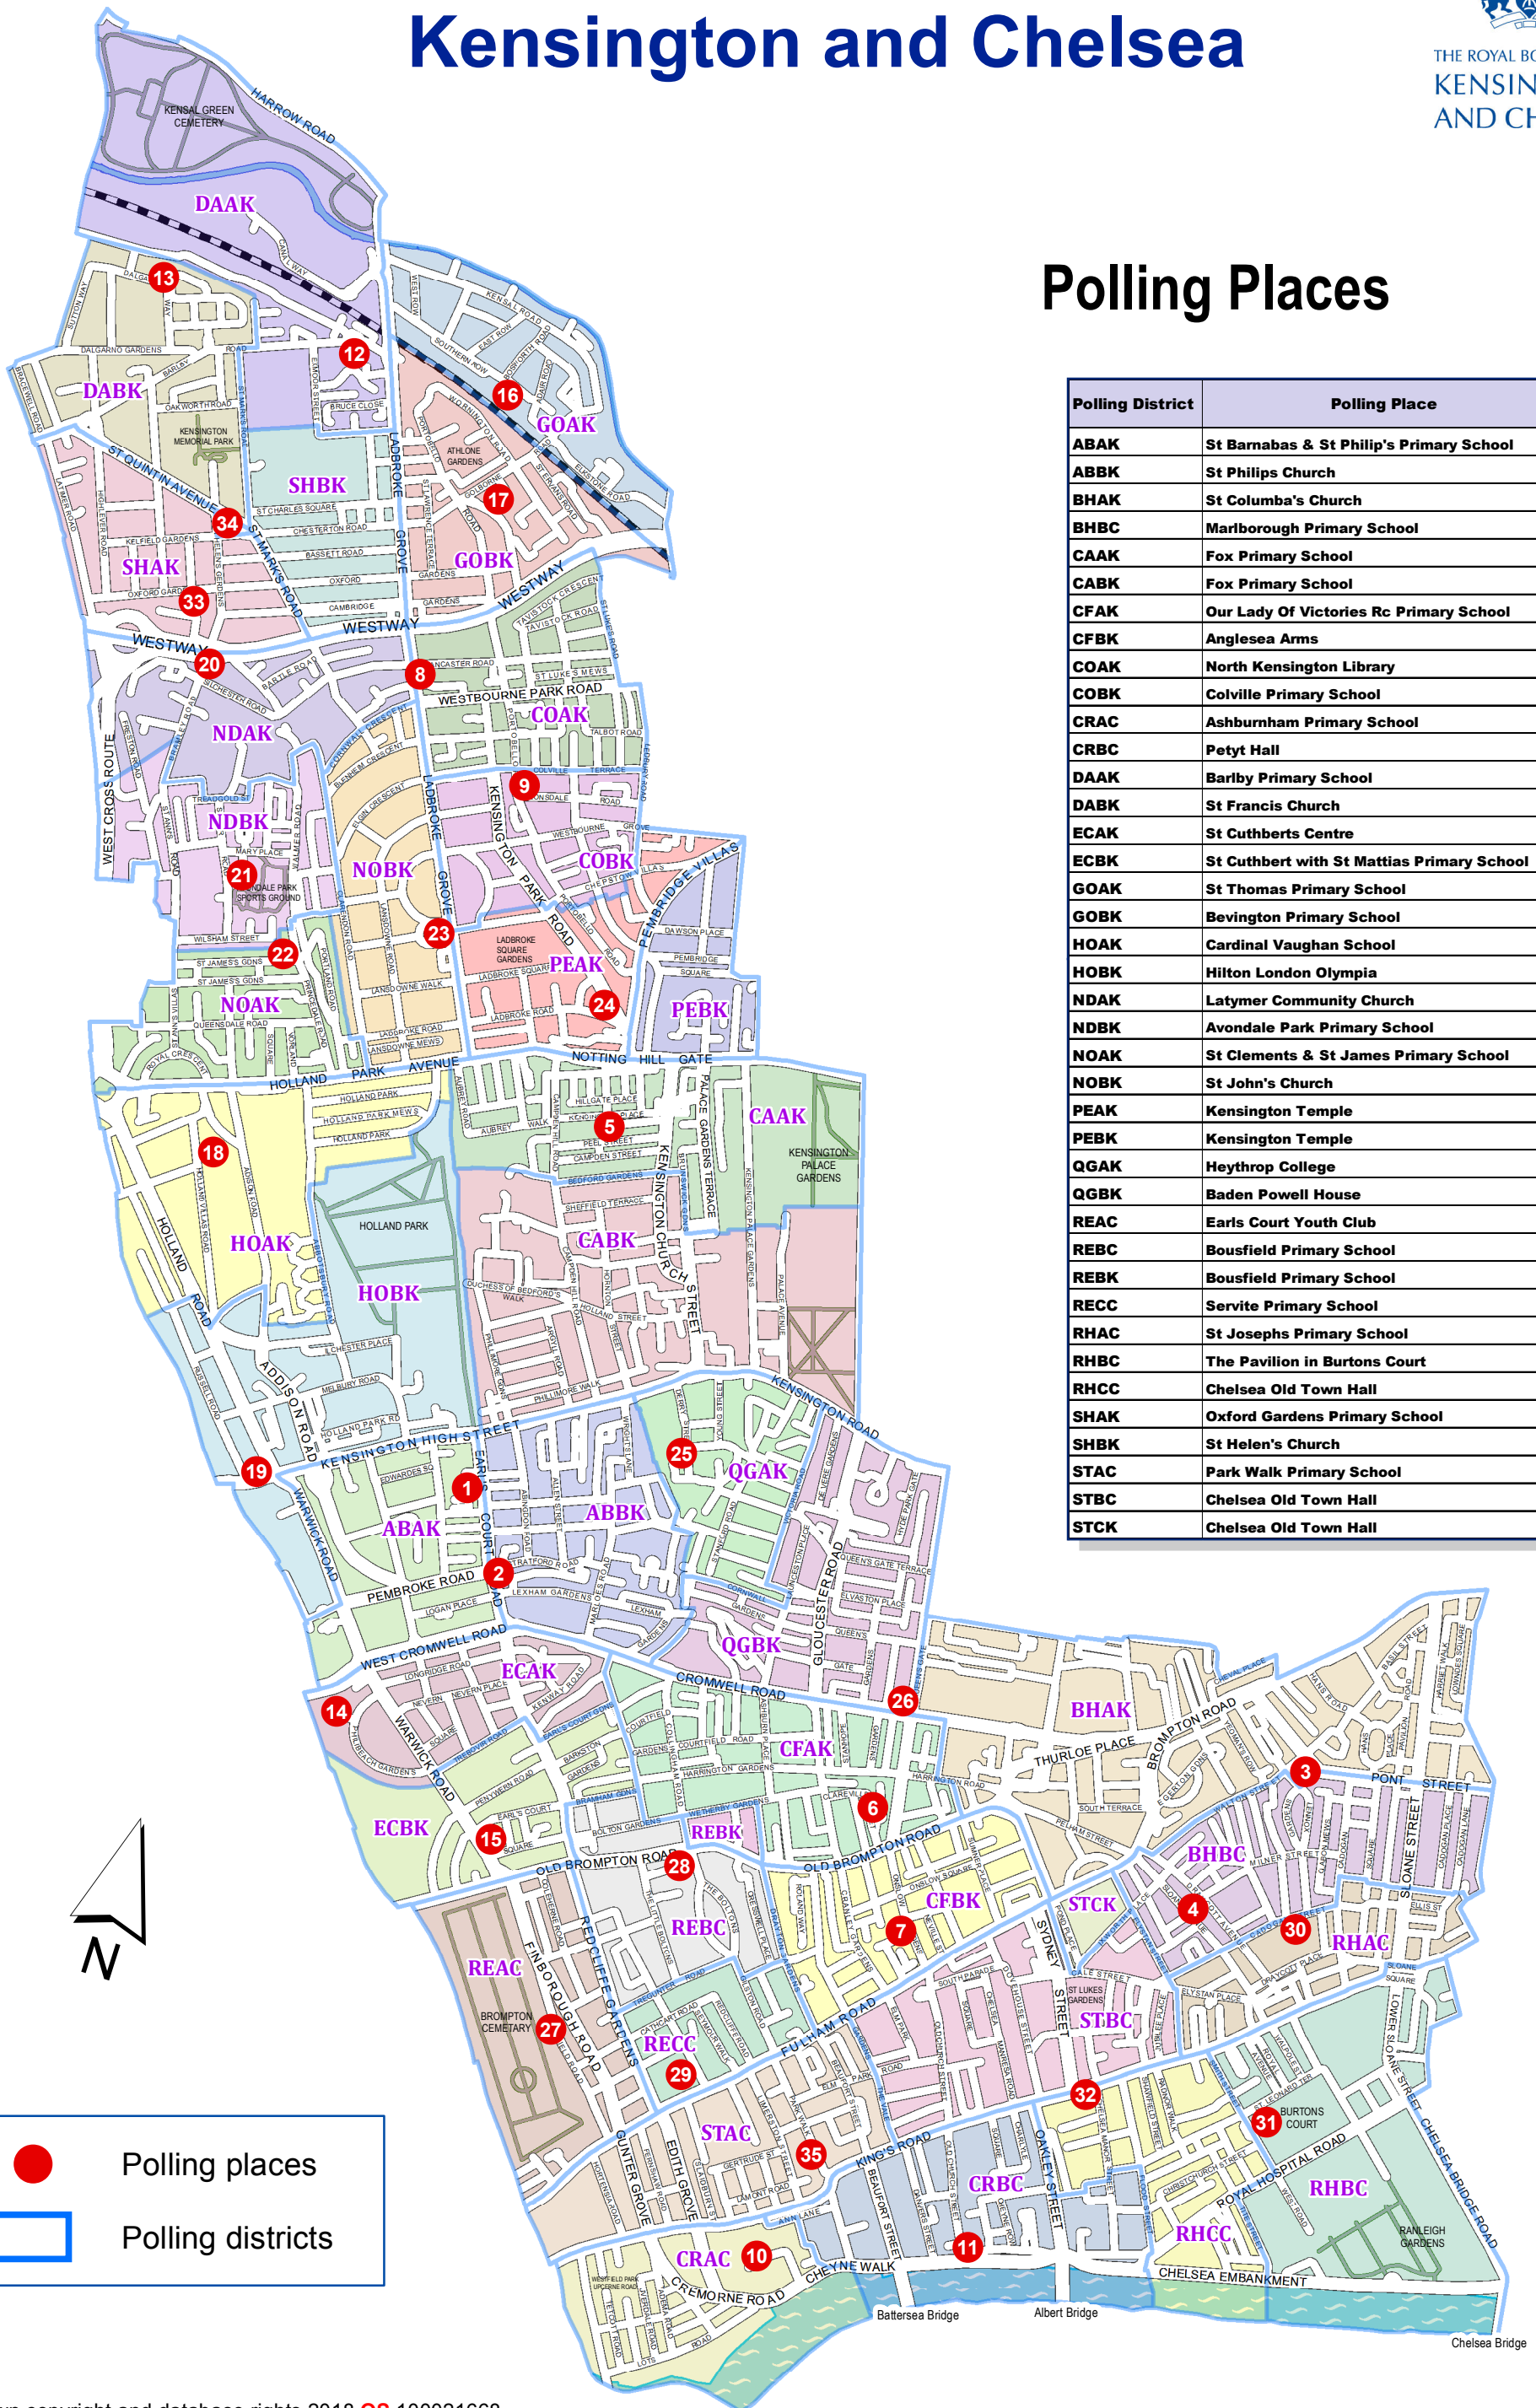

The Royal Borough of Kensington and Chelsea

THE ROYAL BOROUGH OF
KENSINGTON
AND CHELSEA

Polling Places

Polling District	Polling Place	
ABAK	St Barnabas & St Philip's Primary School	1
ABBK	St Philips Church	2
BHAK	St Columba's Church	3
BHBC	Marlborough Primary School	4
CAAK	Fox Primary School	5
CABK	Fox Primary School	5
CFAK	Our Lady Of Victories Rc Primary School	6
CFBK	Anglesea Arms	7
COAK	North Kensington Library	8
COBK	Colville Primary School	9
CRAC	Ashburnham Primary School	10
CRBC	Petyt Hall	11
DAAK	Barby Primary School	12
DABK	St Francis Church	13
ECAK	St Cuthberts Centre	14
ECBK	St Cuthbert with St Mattias Primary School	15
GOAK	St Thomas Primary School	16
GOBK	Bevington Primary School	17
HOAK	Cardinal Vaughan School	18
HOBK	Hilton London Olympia	19
NDAK	Latymer Community Church	20
NDBK	Avondale Park Primary School	21
NOAK	St Clements & St James Primary School	22
NOBK	St John's Church	23
PEAK	Kensington Temple	24
PEBK	Kensington Temple	24
QGAk	Heythrop College	25
QGBK	Baden Powell House	26
REAC	Earls Court Youth Club	27
REBC	Bousfield Primary School	28
REBK	Bousfield Primary School	28
RECC	Servite Primary School	29
RHAC	St Josephs Primary School	30
RHBC	The Pavilion in Burtons Court	31
RHCC	Chelsea Old Town Hall	32
SHAK	Oxford Gardens Primary School	33
SHBK	St Helen's Church	34
STAC	Park Walk Primary School	35
STBC	Chelsea Old Town Hall	32
STCK	Chelsea Old Town Hall	32

 Polling places
 Polling districts