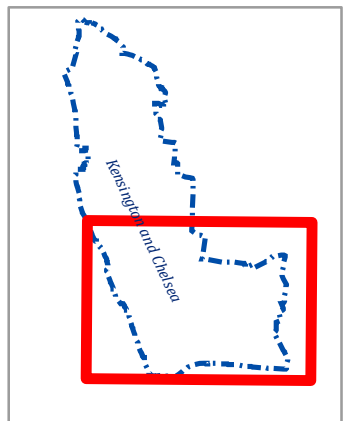

Motorcycle Parking Bays

THE ROYAL BOROUGH OF
KENSINGTON
AND CHELSEA

Type of Bays

Solo Motorcycle only

Free parking in these bays

Shared-use Motorcycle bay

Display this borough's resident
These bays can be used by the
borough's motorcycle permit holders
and there is a charge in place for
visitors during controlled zone hours

Note: These locations may be subject to change

0 125 250 500 Metres

Author: Transport & Regulatory Services

Date: 30/09/2024 | Ref: 0470

© Crown copyright and database rights 2024 Ordnance Survey AC0000849971