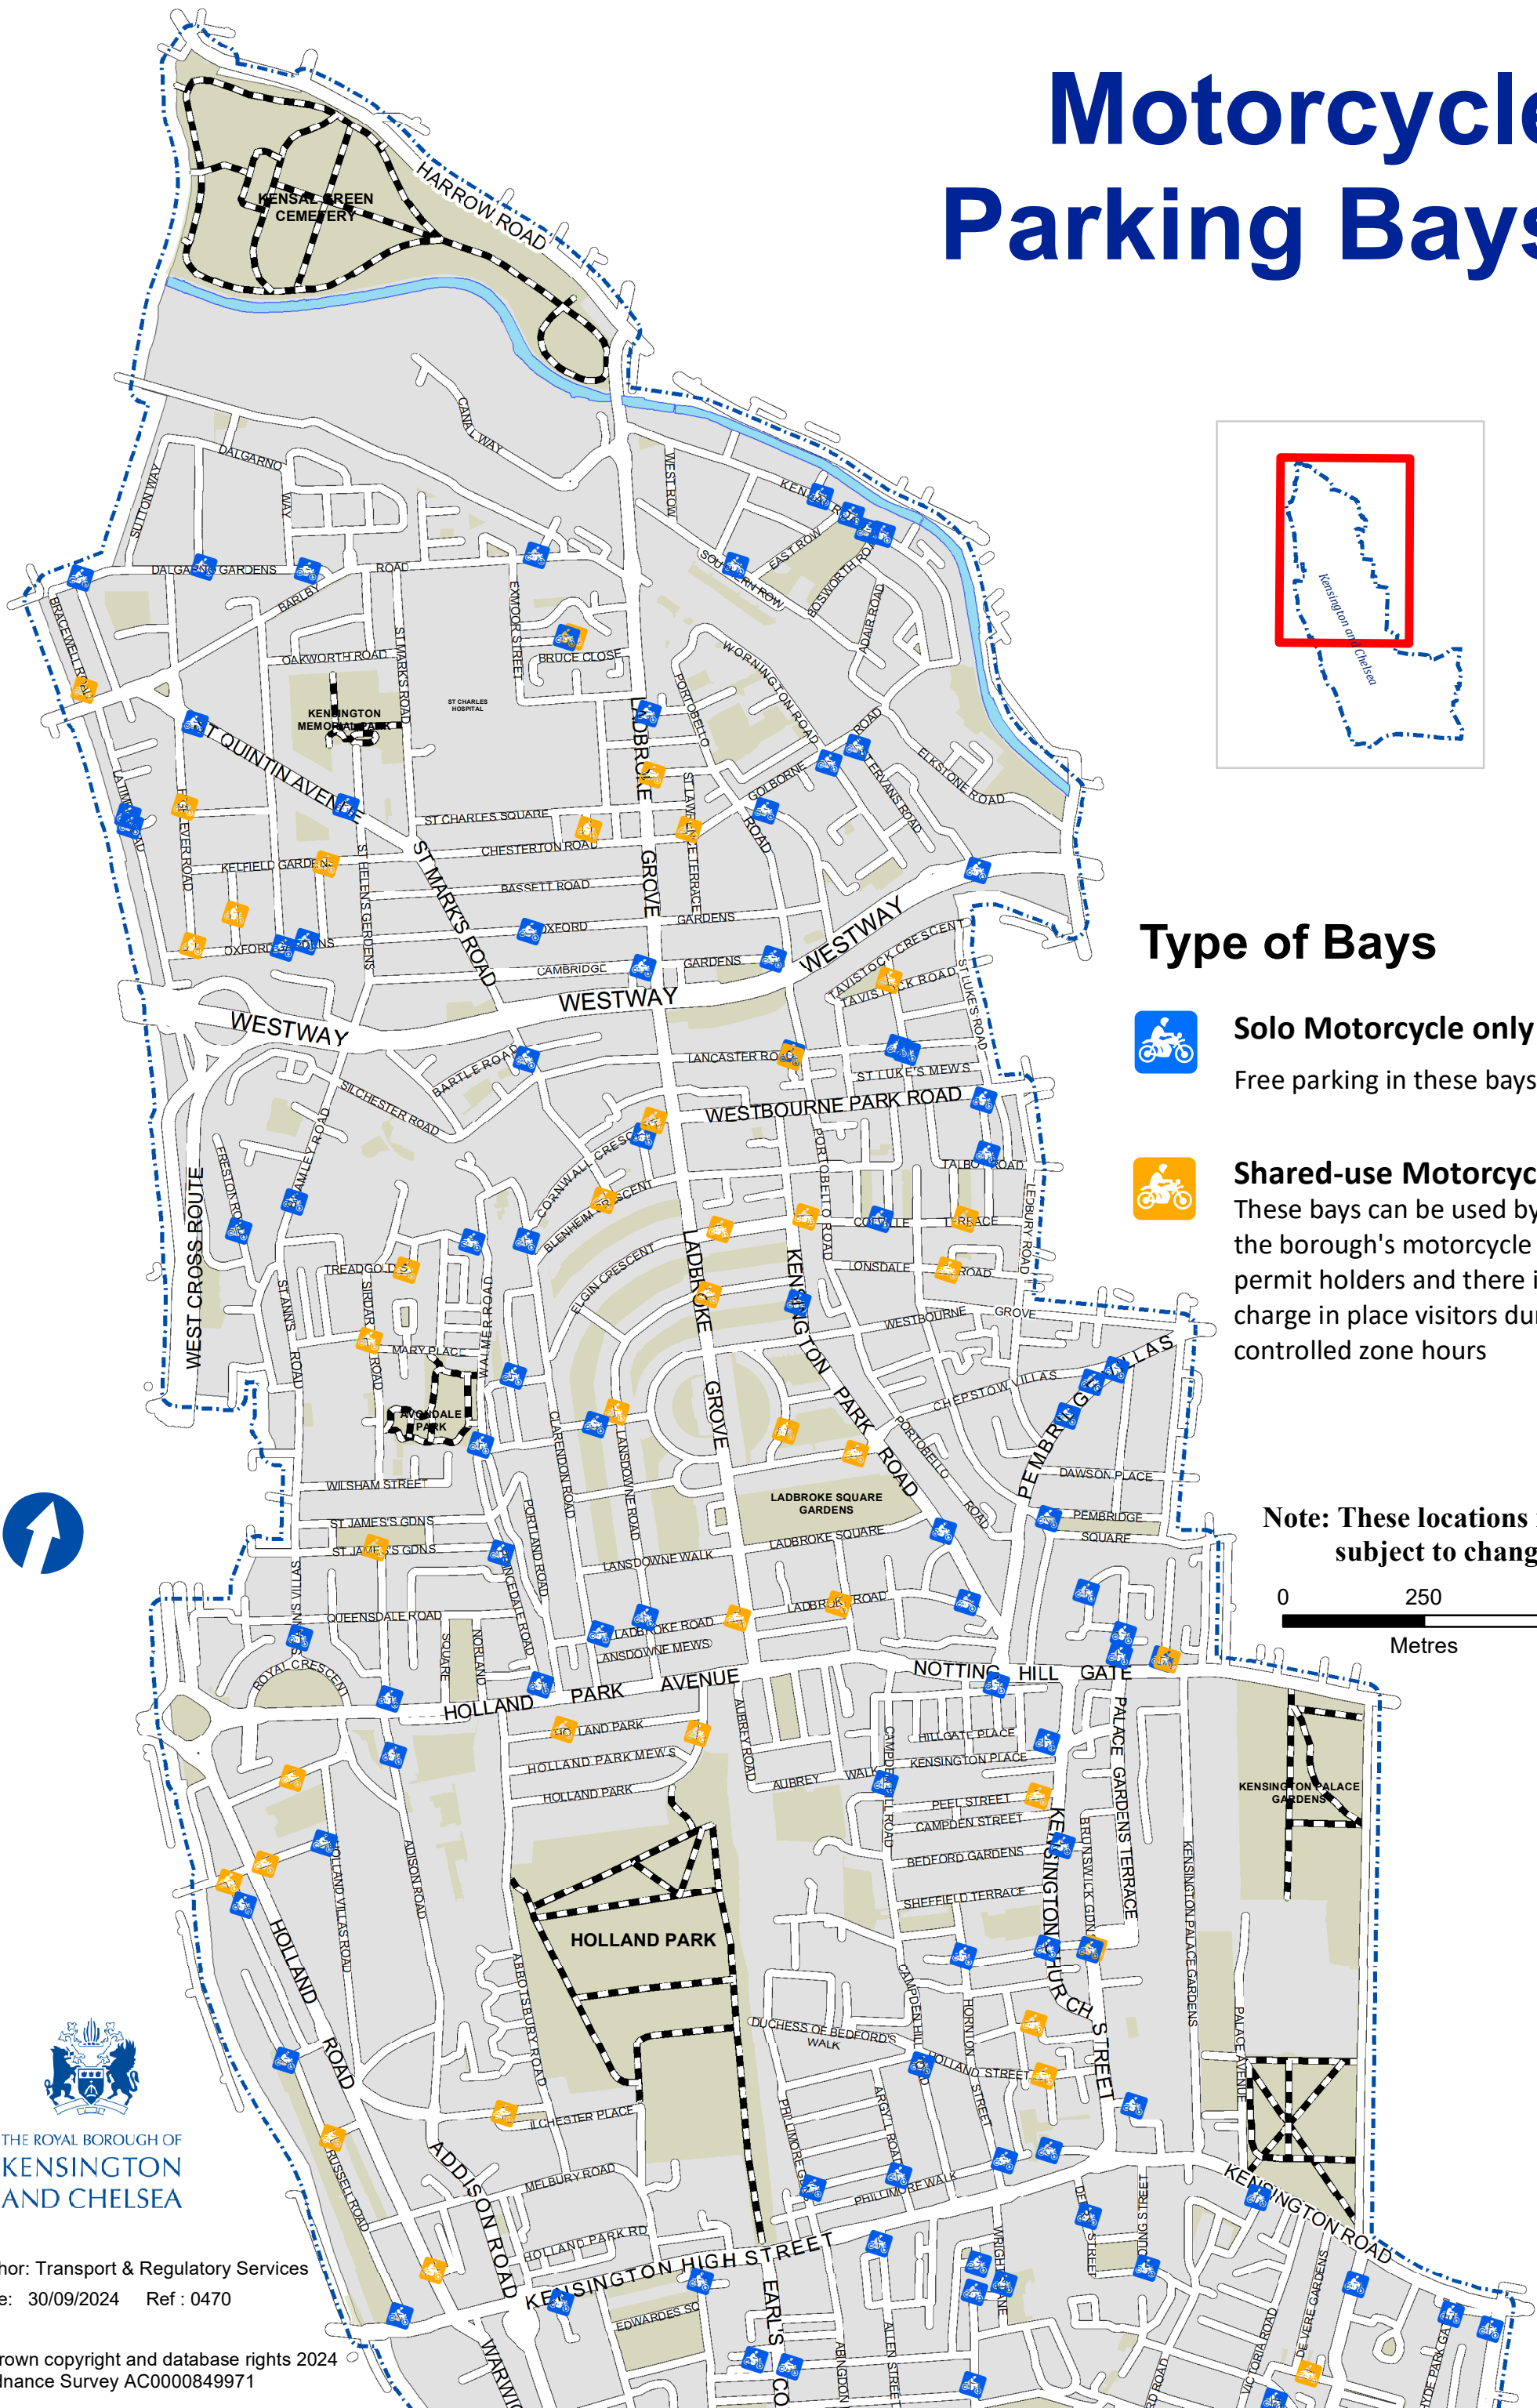

Motorcycle Parking Bays

Type of Bays

Solo Motorcycle only
Free parking in these bays

Shared-use Motorcycle bay
These bays can be used by the borough's motorcycle permit holders and there is a charge in place visitors during controlled zone hours

Note: These locations may be subject to change

THE ROYAL BOROUGH OF
KENSINGTON
AND CHELSEA

Author: Transport & Regulatory Services
Date: 30/09/2024 Ref: 0470

© Crown copyright and database rights 2024
Ordnance Survey AC0000849971

Motorcycle Parking Bays

THE ROYAL BOROUGH OF
KENSINGTON
AND CHELSEA

Type of Bays

Solo Motorcycle only

Free parking in these bays

Shared-use Motorcycle bay

Display this borough's resident
These bays can be used by the
borough's motorcycle permit holders
and there is a charge in place for
visitors during controlled zone hours

Note: These locations may be subject to change

0 125 250 500 Metres

Author: Transport & Regulatory Services

Date: 30/09/2024 | Ref: 0470

© Crown copyright and database rights 2024 Ordnance Survey AC0000849971