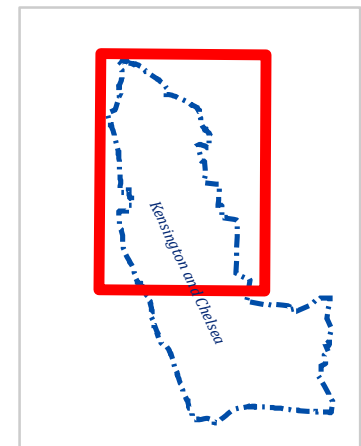

Motorcycle Parking Bays

Type of Bays

Solo Motorcycle only
Free parking in these bays

Shared-use Motorcycle bay
These bays can be used by the borough's motorcycle permit holders and there is a charge in place visitors during controlled zone hours

Note: These locations may be subject to change

THE ROYAL BOROUGH OF
KENSINGTON
AND CHELSEA

Author: Transport & Regulatory Services
Date: 30/09/2024 Ref: 0470

© Crown copyright and database rights 2024
Ordnance Survey AC0000849971

Motorcycle Parking Bays

THE ROYAL BOROUGH OF
KENSINGTON
AND CHELSEA

Type of Bays

Solo Motorcycle only

Free parking in these bays

Shared-use Motorcycle bay

Display this borough's resident
These bays can be used by the
borough's motorcycle permit holders
and there is a charge in place for
visitors during controlled zone hours