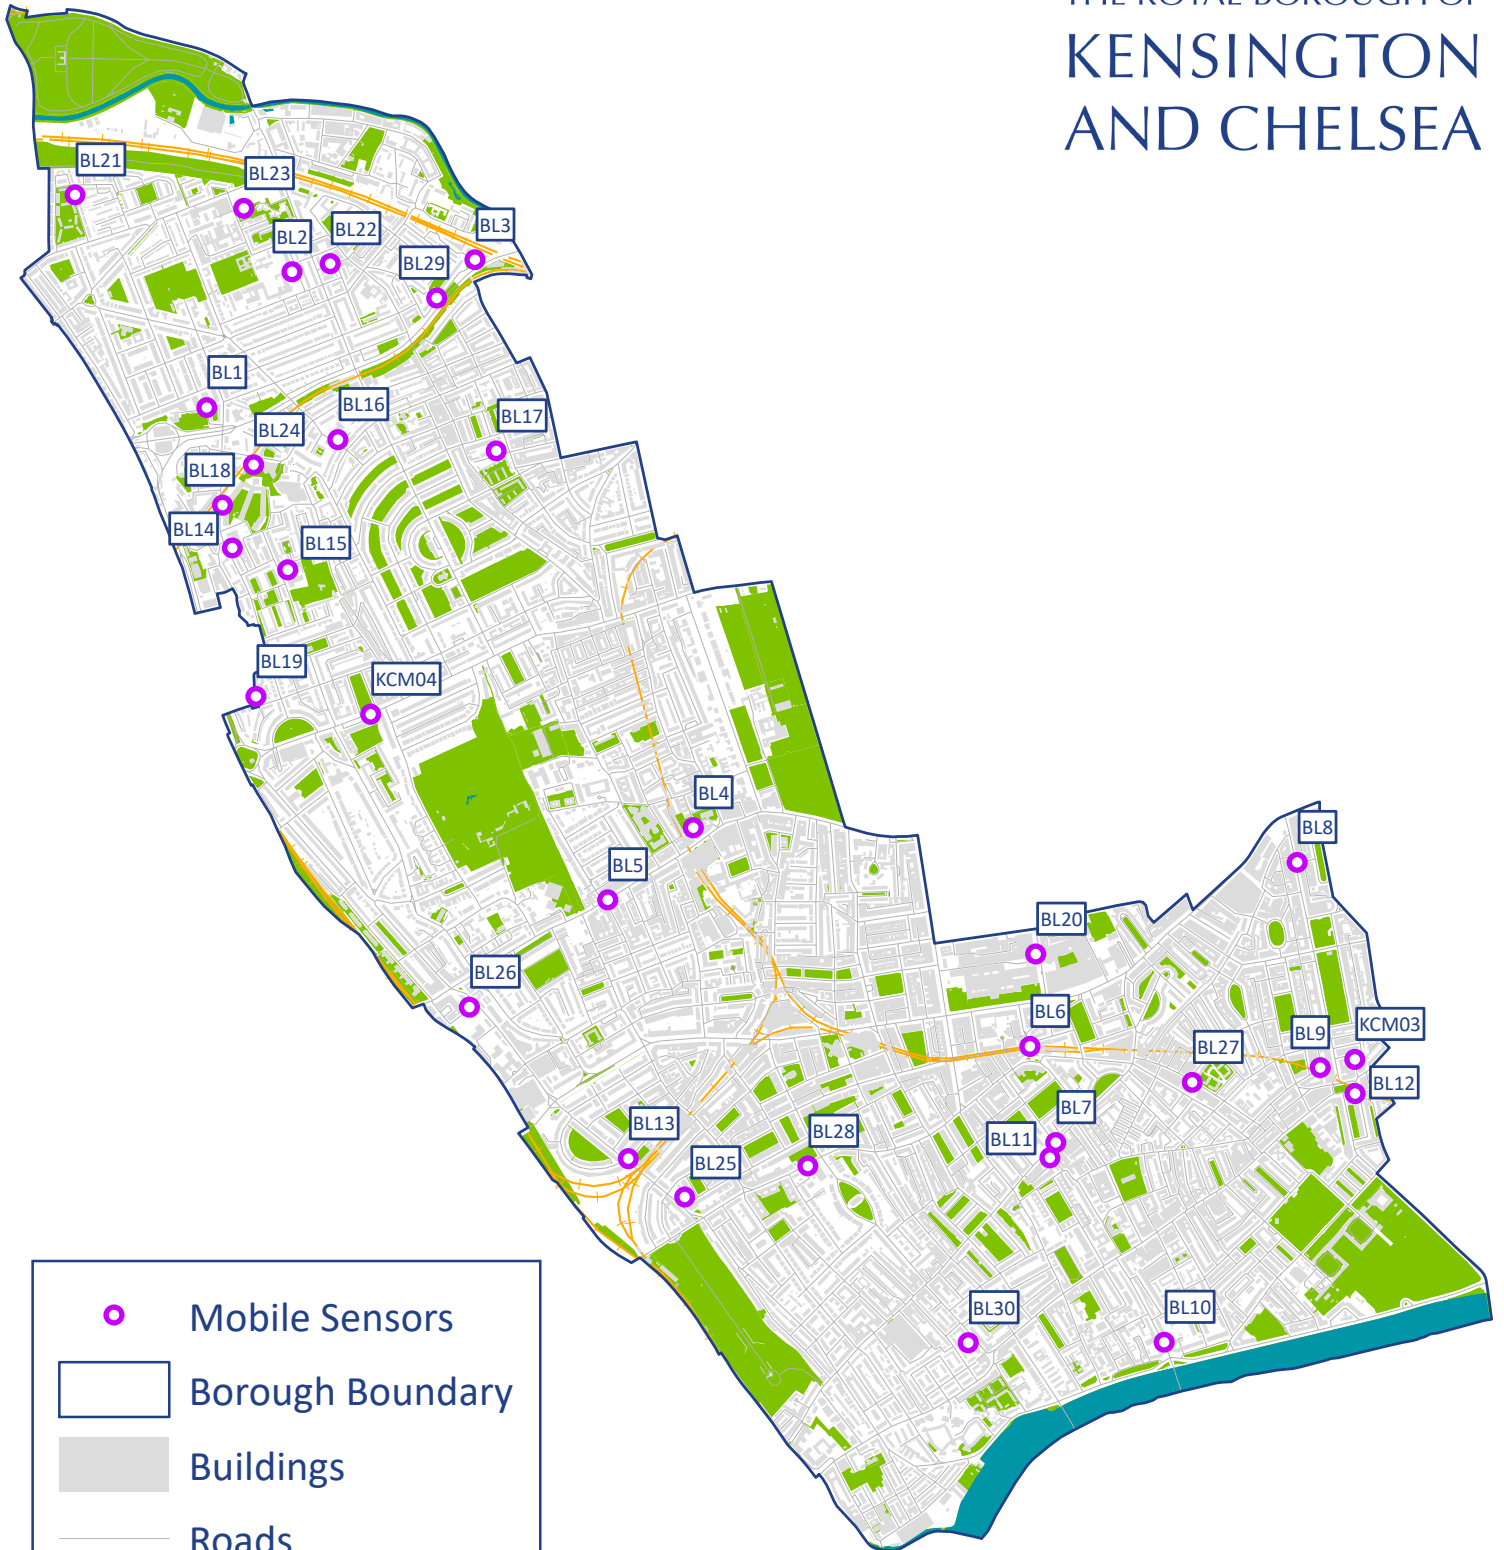

THE ROYAL BOROUGH OF
**KENSINGTON
AND CHELSEA**

-  Mobile Sensors
-  Borough Boundary
-  Buildings
-  Roads
-  Railway
-  Water
-  Green Space