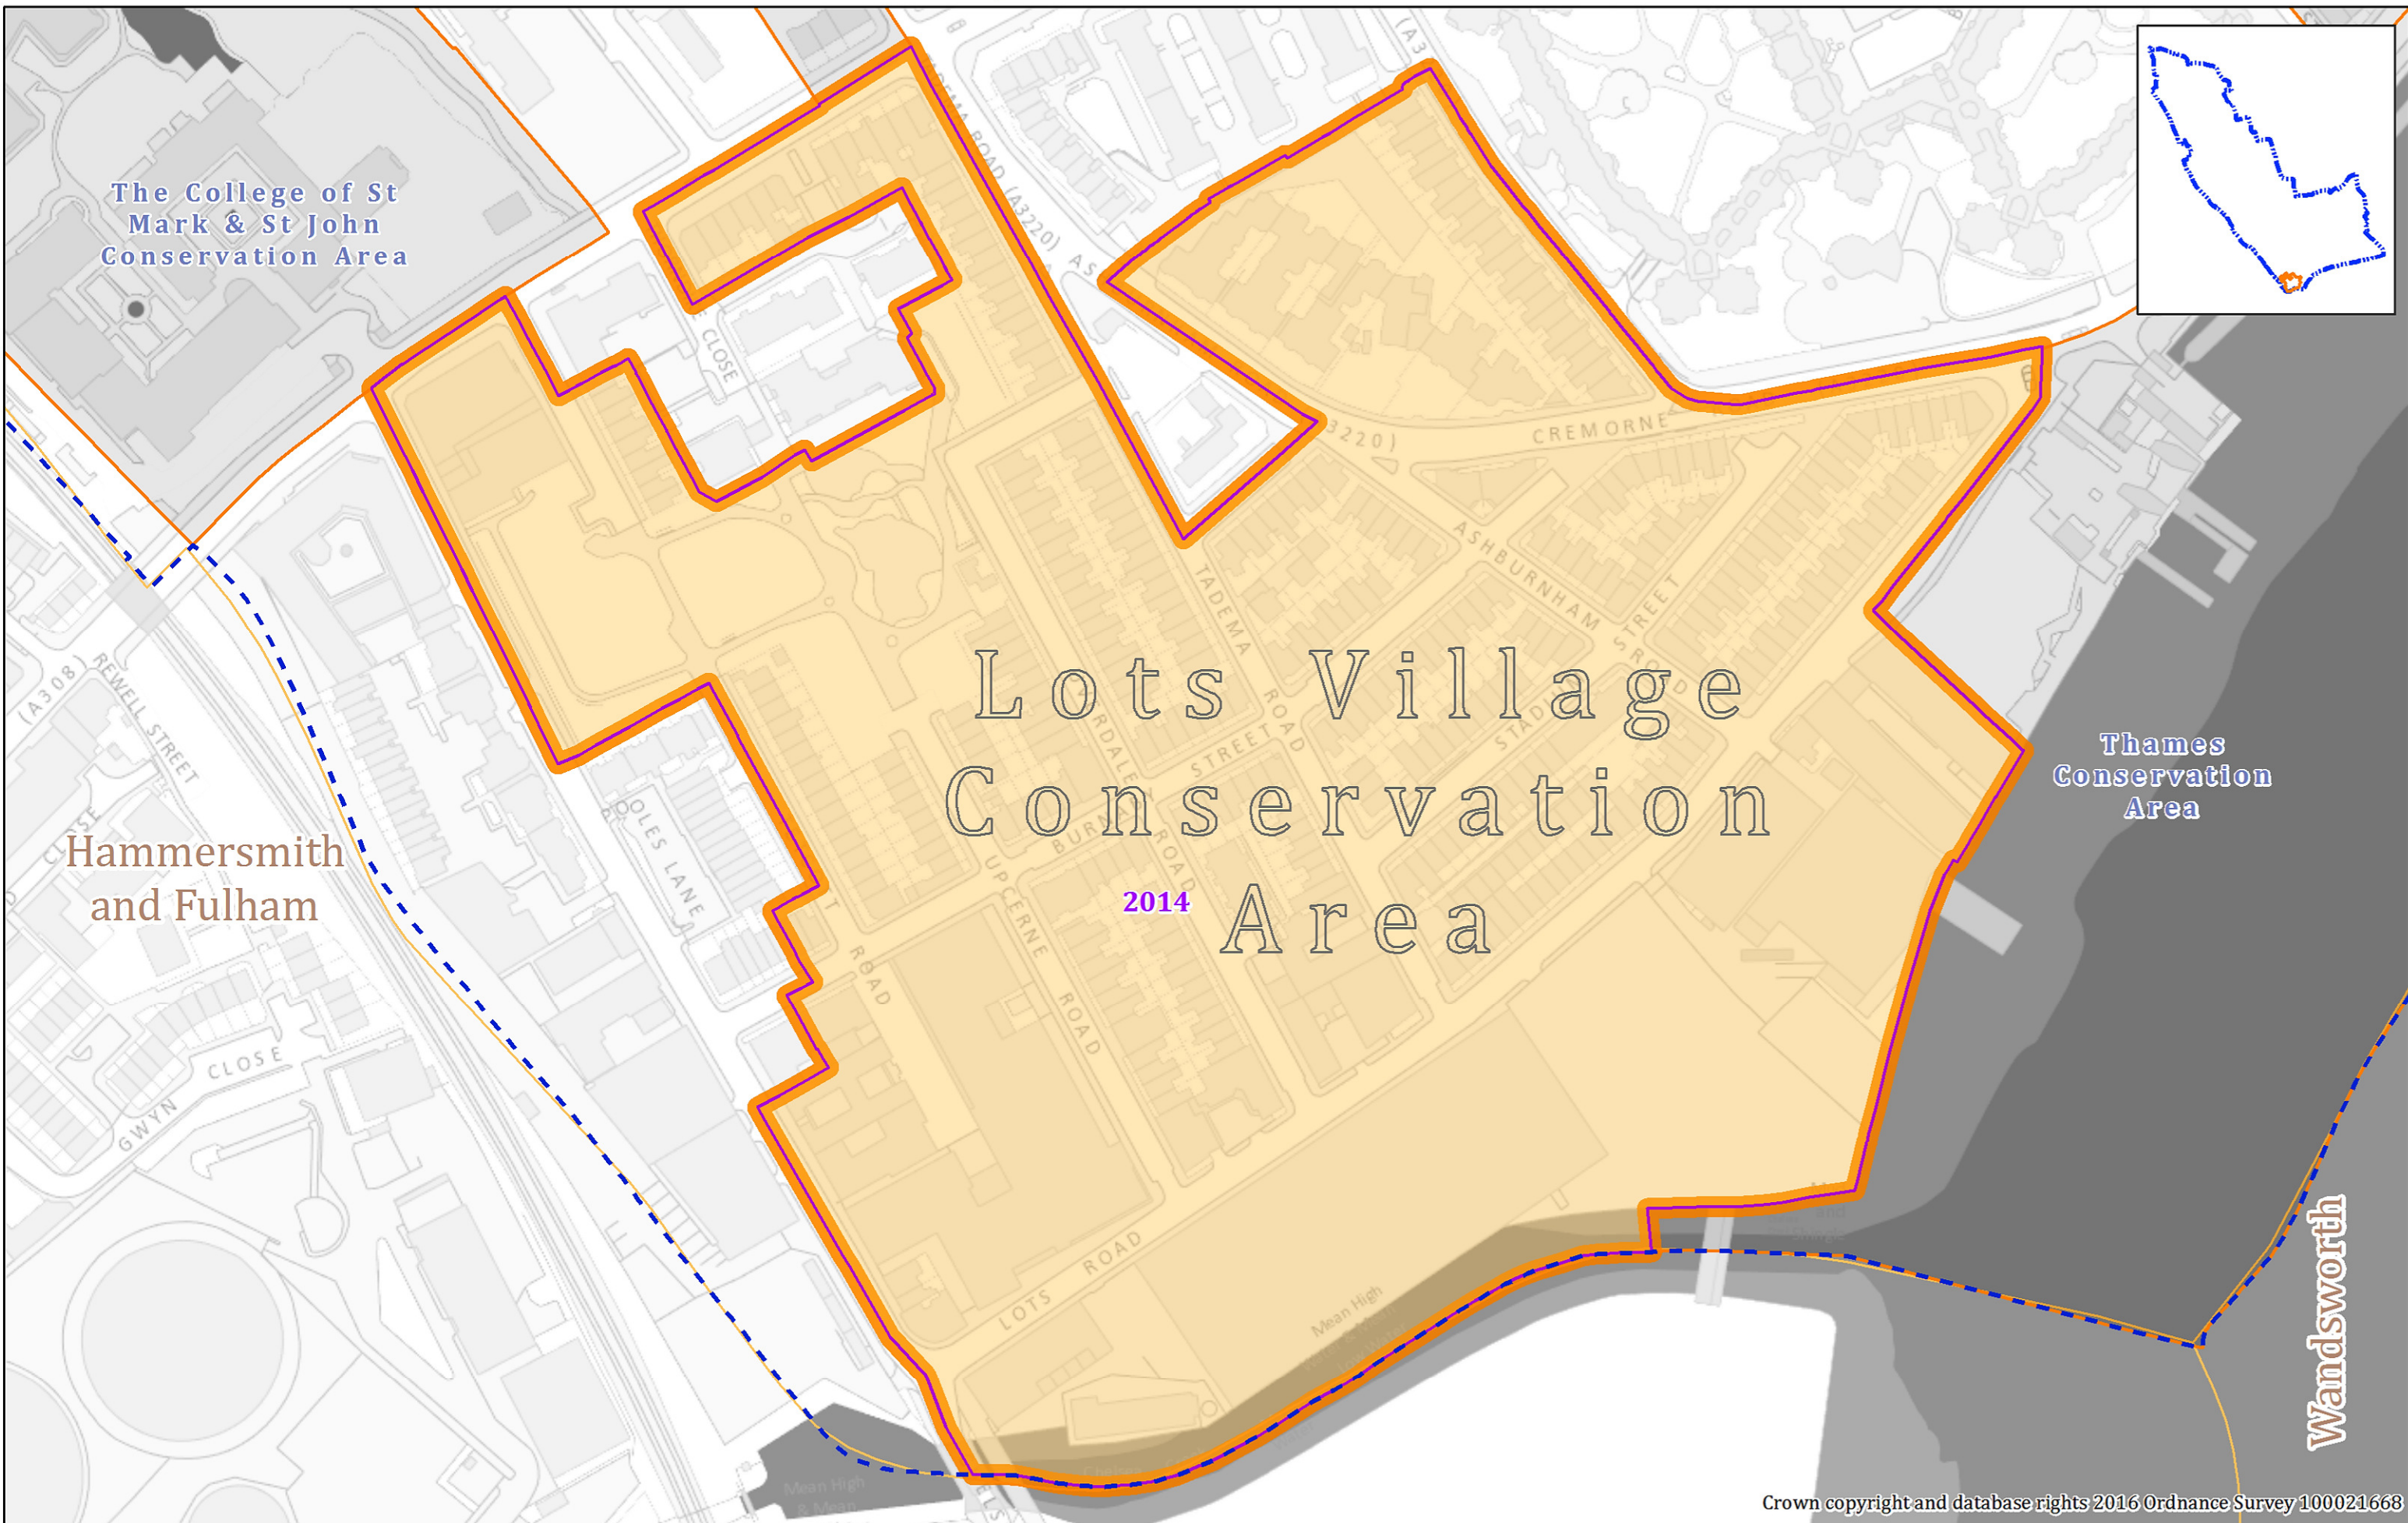

Lots Village Conservation Area

Absolute Scale >>> 1:1,800 at A3

Map produced on 24/08/2016 by PLAT@rbkc.gov.uk Ref: 3039

Crown copyright and database rights 2016 Ordnance Survey 100021668

- 2014
2014
Date of Designation
- Royal Borough of Kensington and Chelsea Boundary
- Adjoining Conservation Area
- Boundary of Lots Village Conservation Area

Wandsworth