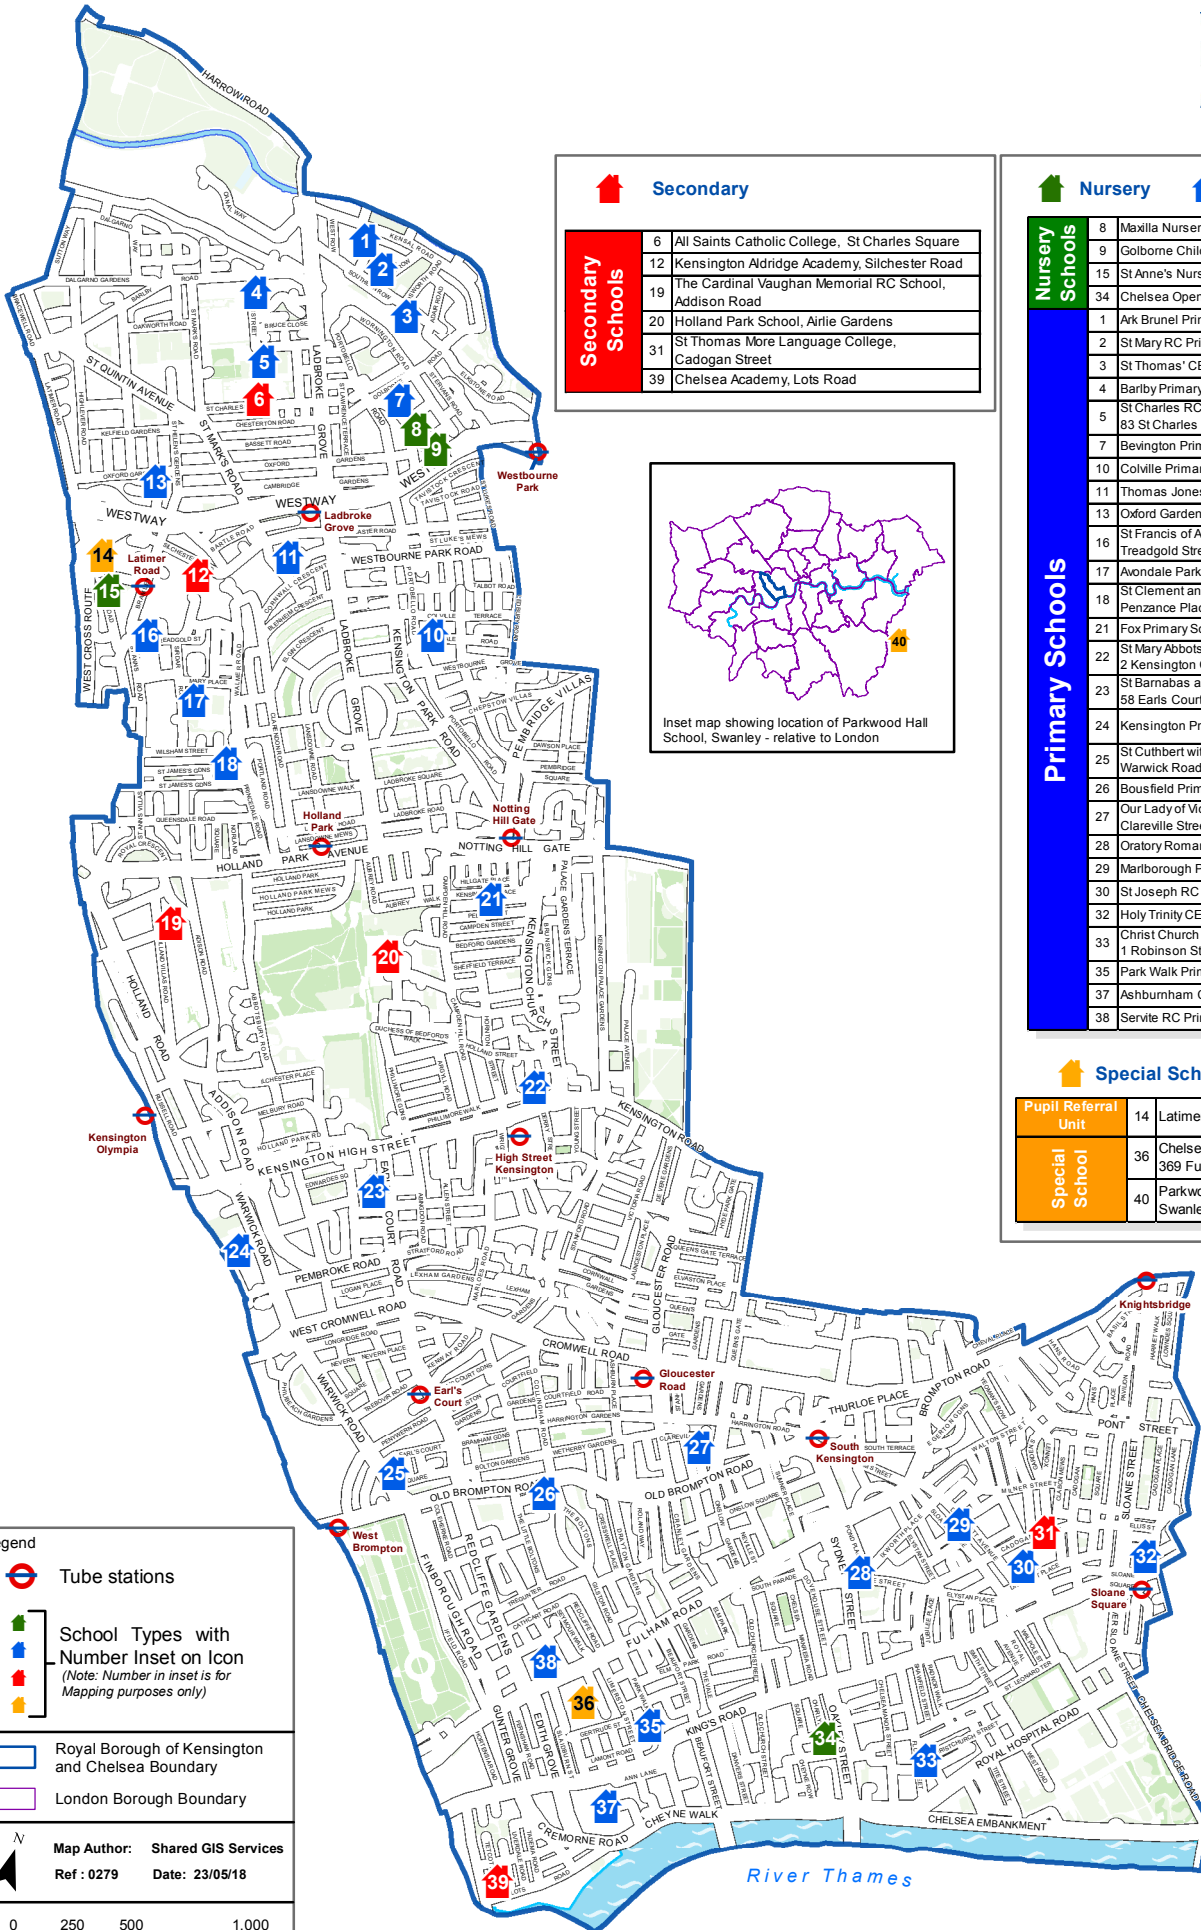

Local Authority Schools in the Royal Borough Of Kensington and Chelsea

THE ROYAL BOROUGH OF
**KENSINGTON
AND CHELSEA**

Secondary

Secondary Schools	Number	Name and Address
6	All Saints Catholic College, St Charles Square	
12	Kensington Aldridge Academy, Silchester Road	
19	The Cardinal Vaughan Memorial RC School, Addison Road	
20	Holland Park School, Airlie Gardens	
31	St Thomas More Language College, Cadogan Street	
39	Chelsea Academy, Lots Road