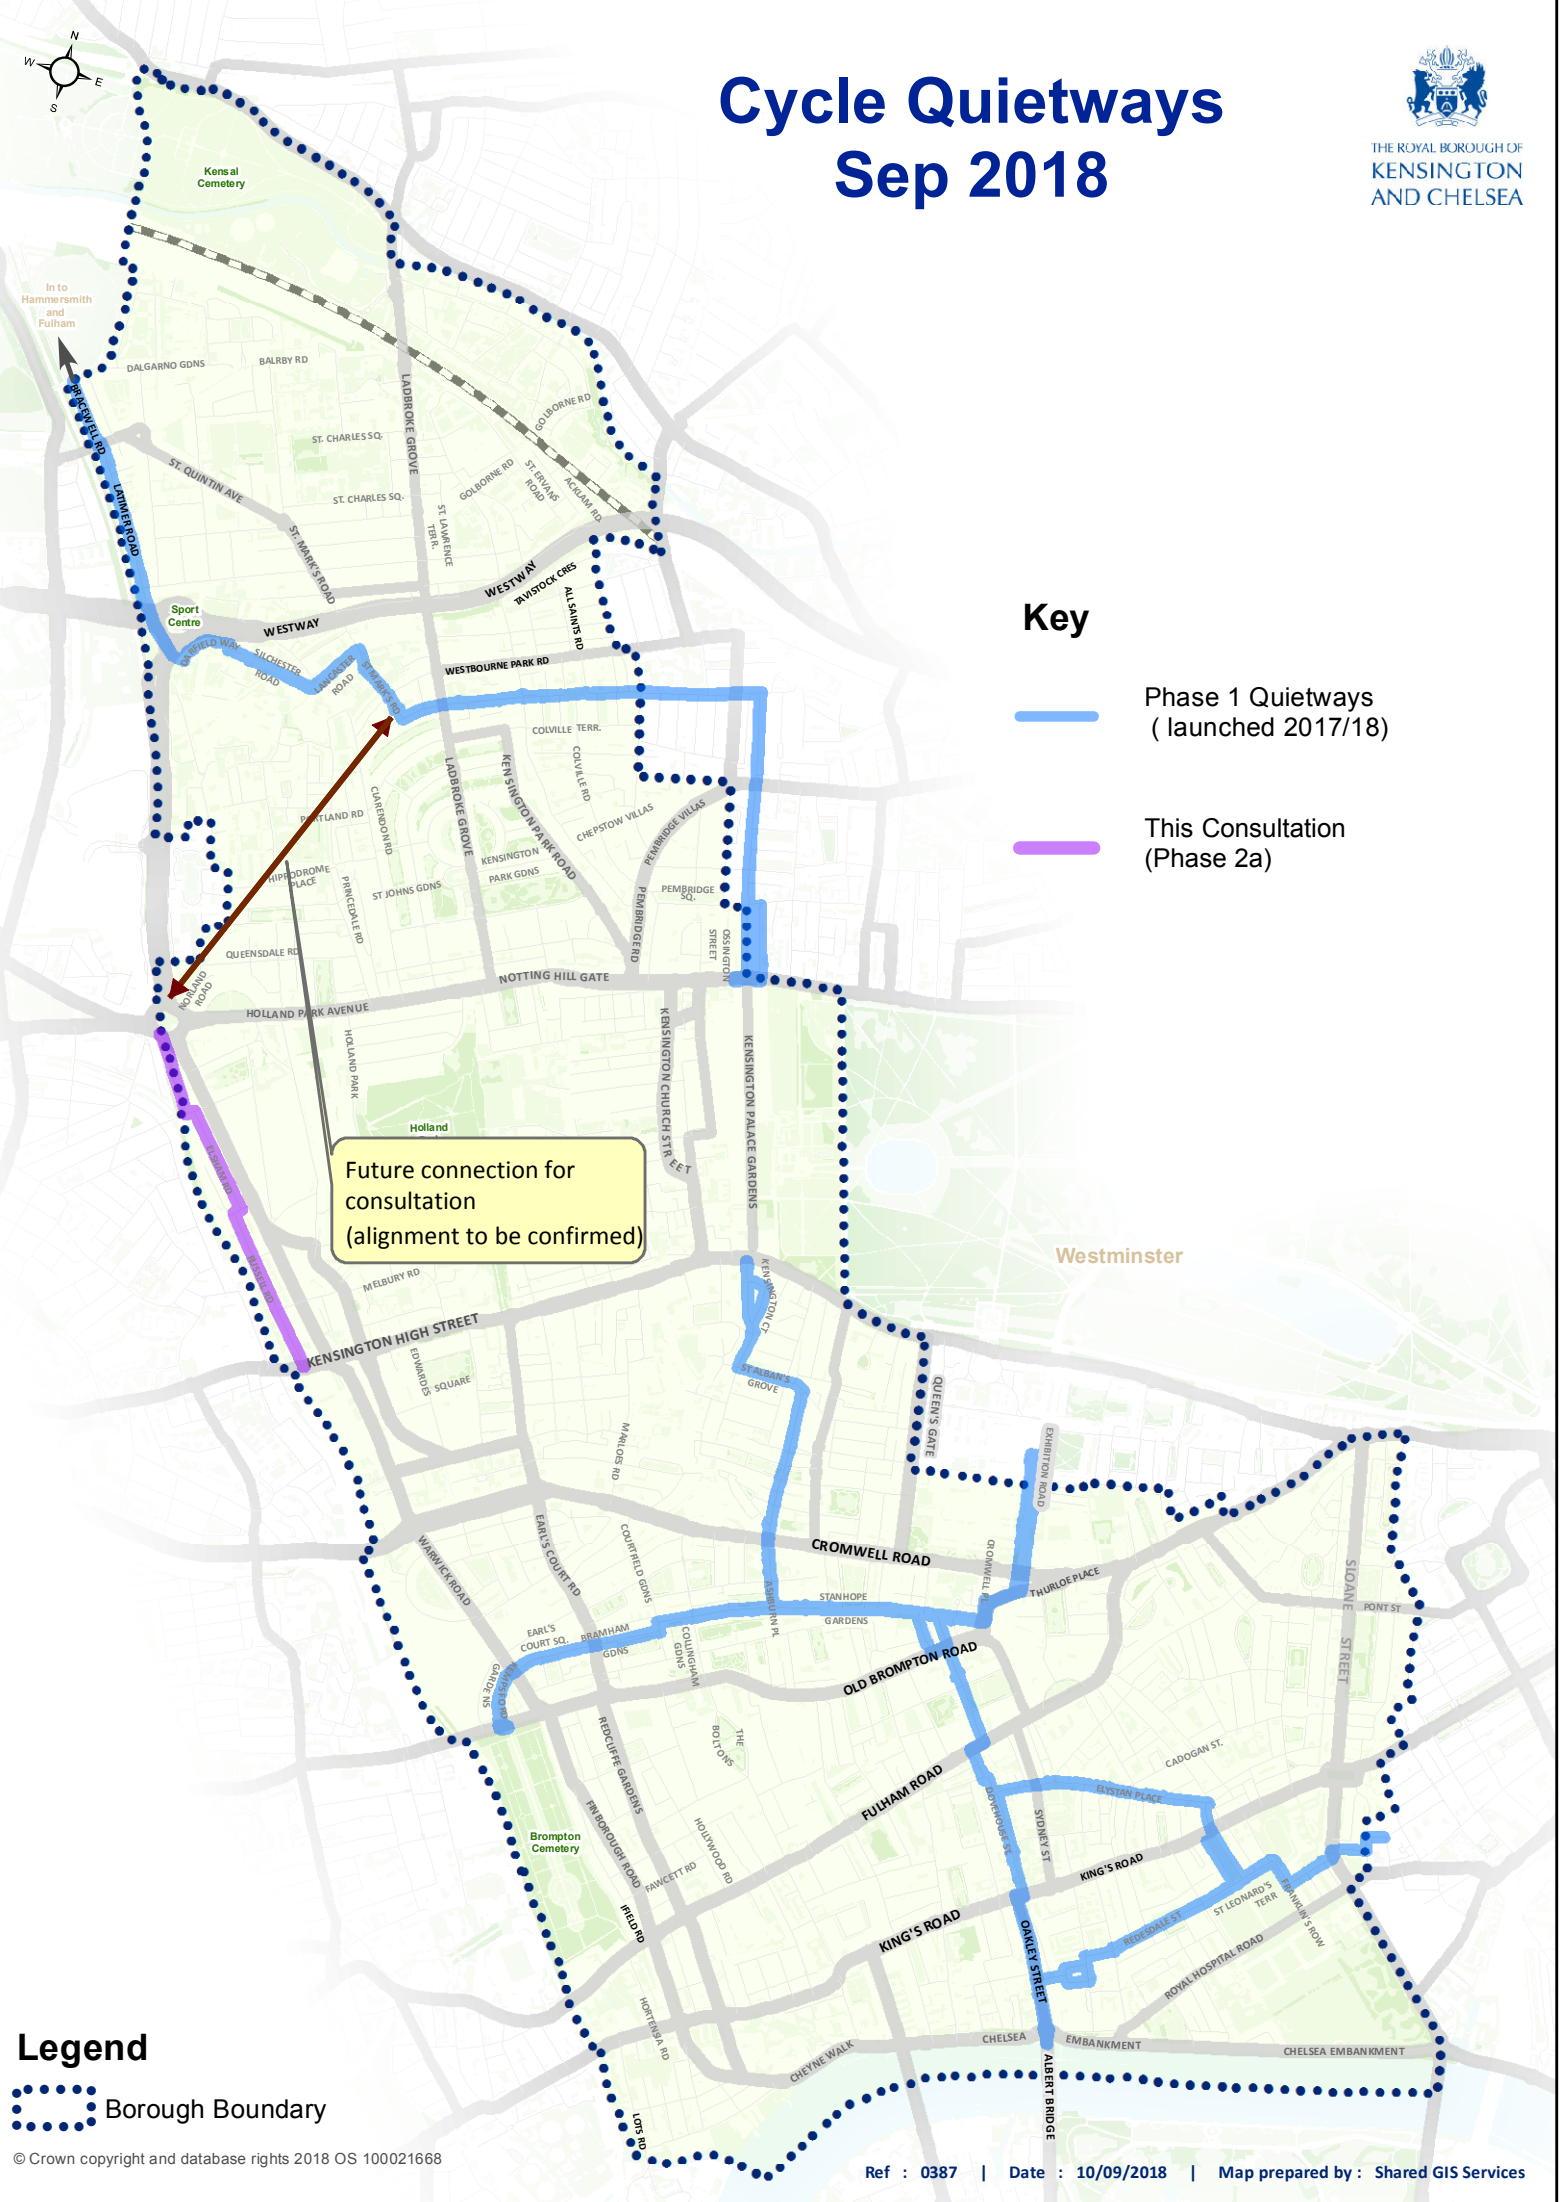

# Cycle Quietways Sep 2018

THE ROYAL BOROUGH OF  
KENSINGTON  
AND CHELSEA

### Key

- Phase 1 Quietways (launched 2017/18)
- This Consultation (Phase 2a)

Future connection for consultation (alignment to be confirmed)

### Legend

Borough Boundary