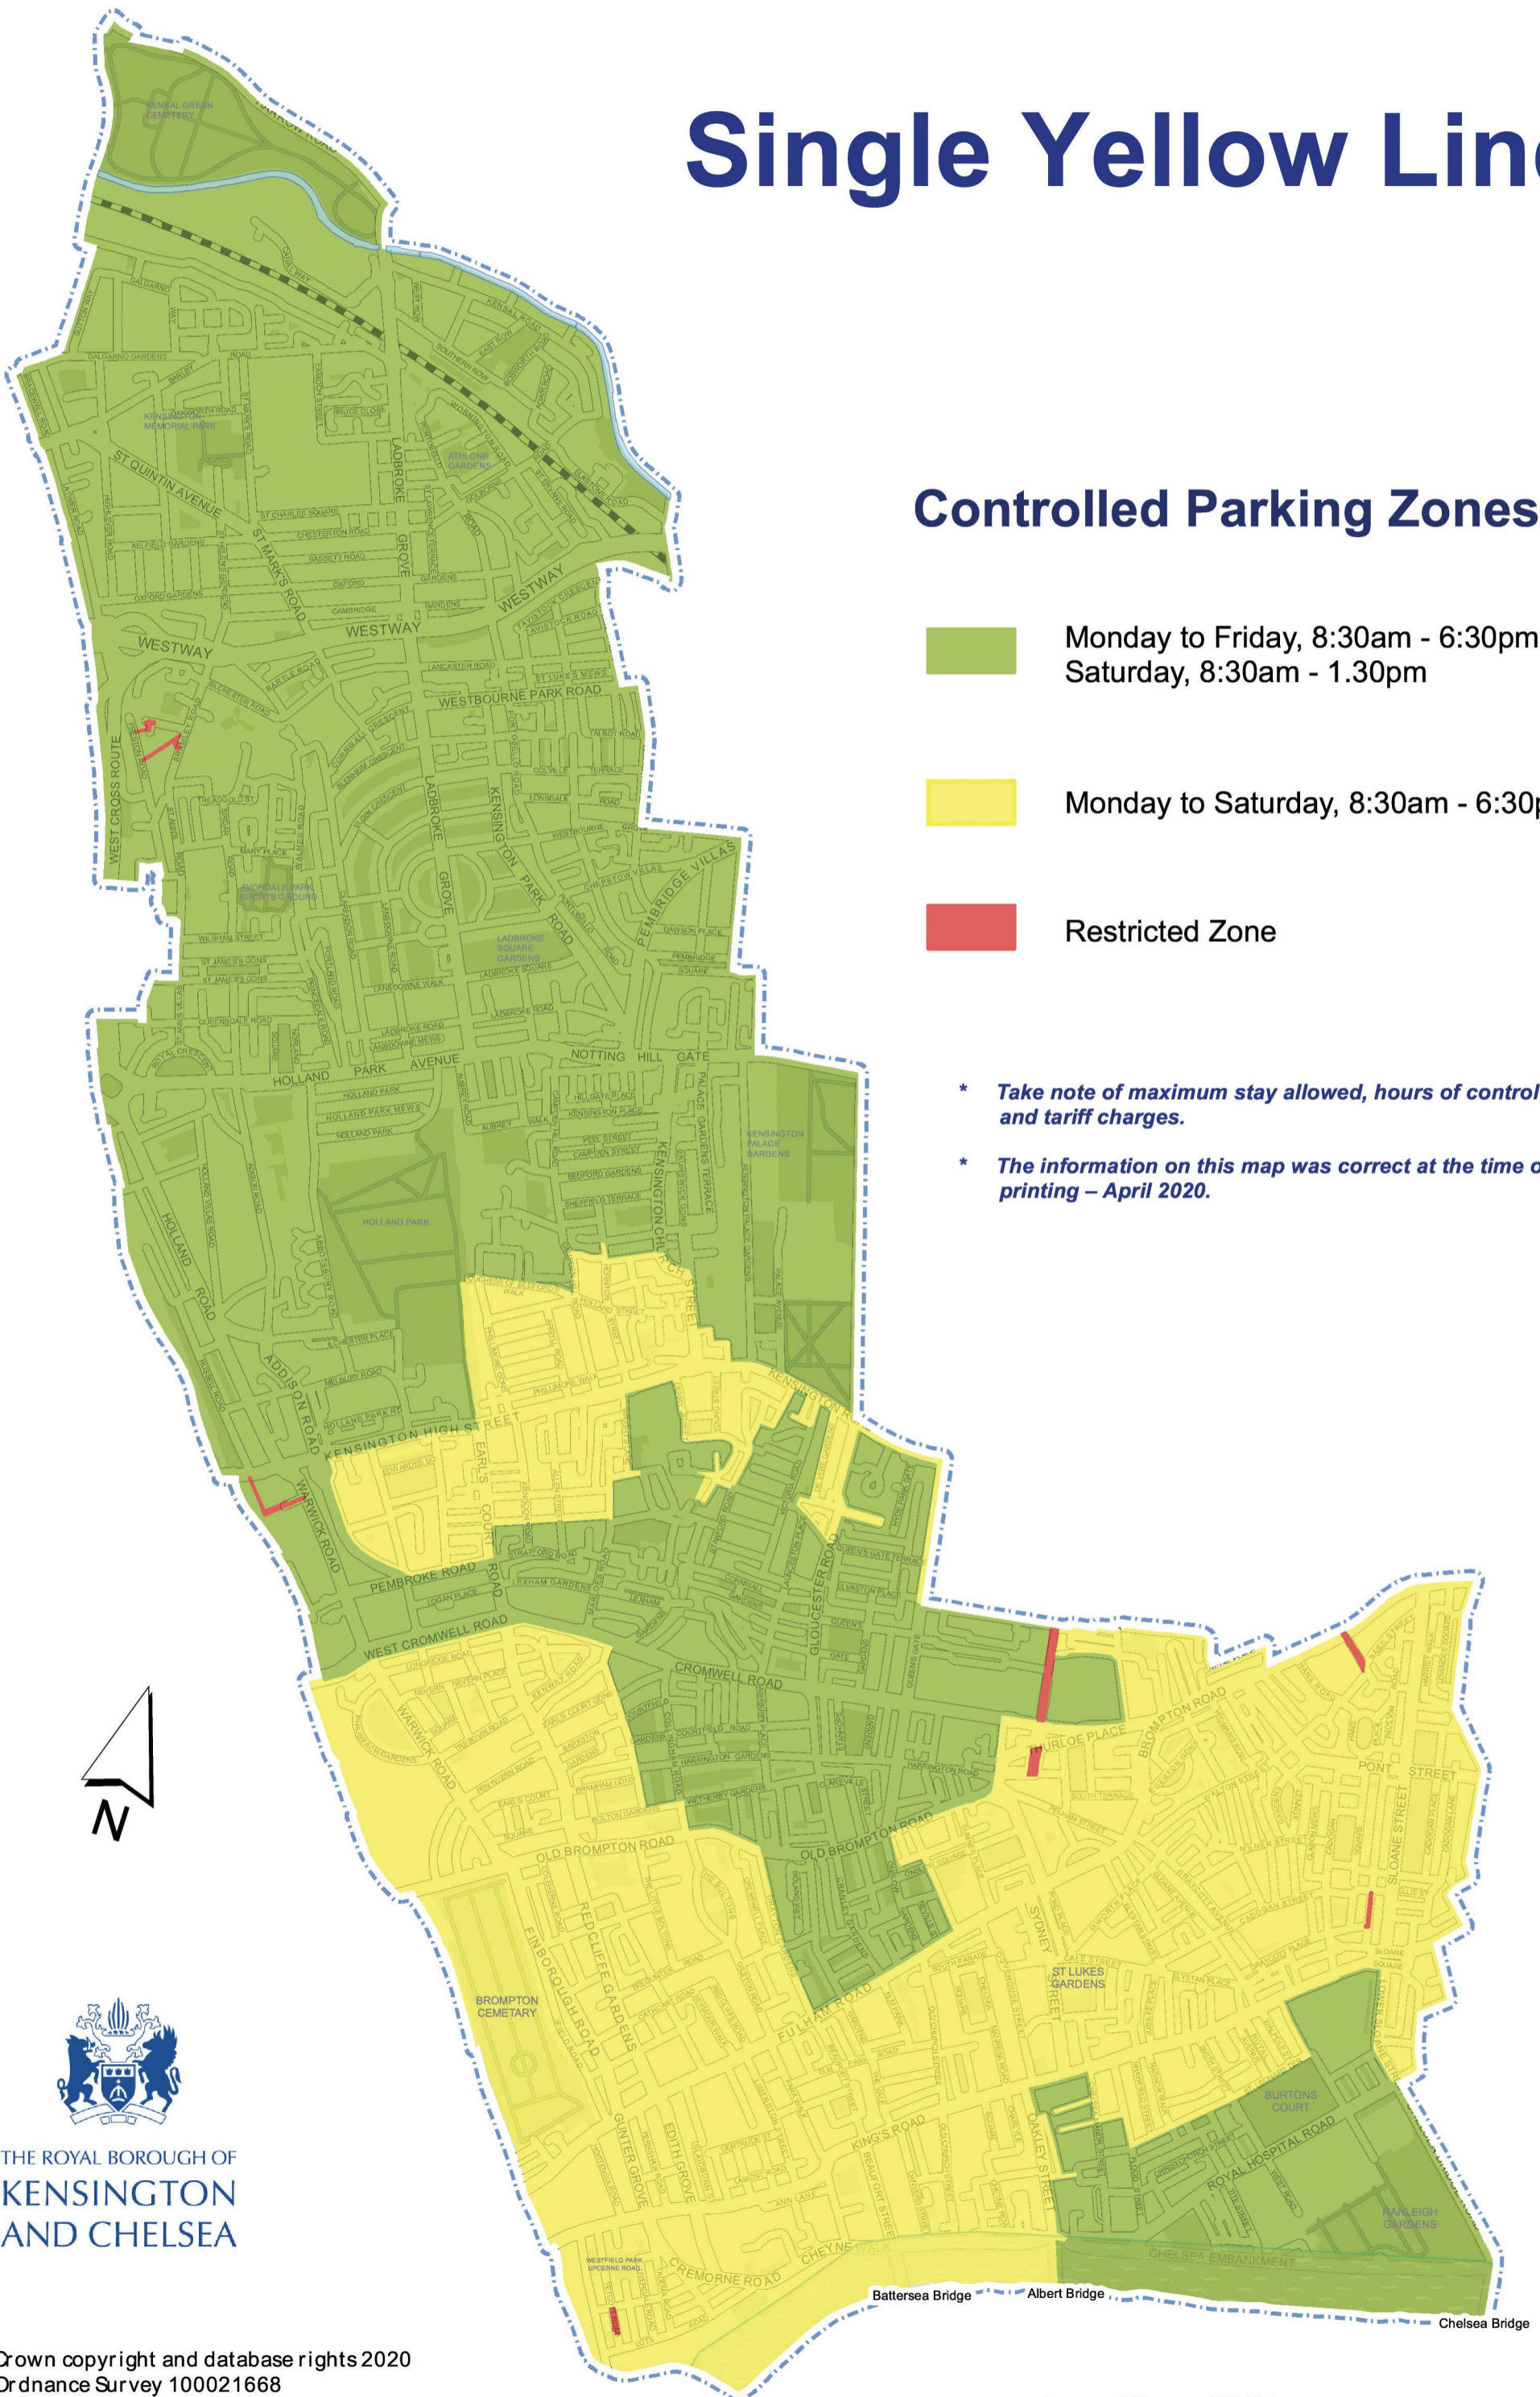

Single Yellow Line

Controlled Parking Zones

-  Monday to Friday, 8:30am - 6:30pm, Saturday, 8:30am - 1.30pm
-  Monday to Saturday, 8:30am - 6:30pm
-  Restricted Zone

- * Take note of maximum stay allowed, hours of control and tariff charges.
- * The information on this map was correct at the time of printing – April 2020.

THE ROYAL BOROUGH OF
KENSINGTON
AND CHELSEA