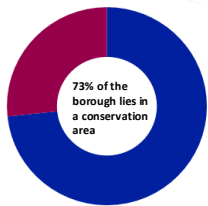

Conservation Areas

THE ROYAL BOROUGH OF
KENSINGTON
AND CHELSEA

Key	Conservation Area
1	Oxford Gardens
2	Norland
3	Ladbroke
4	Pembroke
5	Holland Park
6	Kensington
7	Kensington Palace
8	Edwards Square/Scarsdale & Abingdon
9A	Kensington Square
9B	Kensington Court
9C	De Vere
9D	Corwall
10	Queensgate
11A	Earl's Court Village
11B	Courtfield
11C	Earl's Court Square
11D	Neverne Square
12	The Boltons
13A	Thurioe/Smith's Charity
13B	Brompton
14A	Hans Town
14B	Sloane Square
15	The Billings
16	Sloane/Stanley
17	Chelsea Park/Carlyle
18	Chelsea
19	Cheyne
20	Royal Hospital
21	Thames
22	Kensal Green Cemetery
23	Brompton Cemetery
24	Avondale Park Gardens
25	The College of St Mark & St John
26	Philbeach
27	Lexham
28	Colville
29	Avondale
30	Lots Village