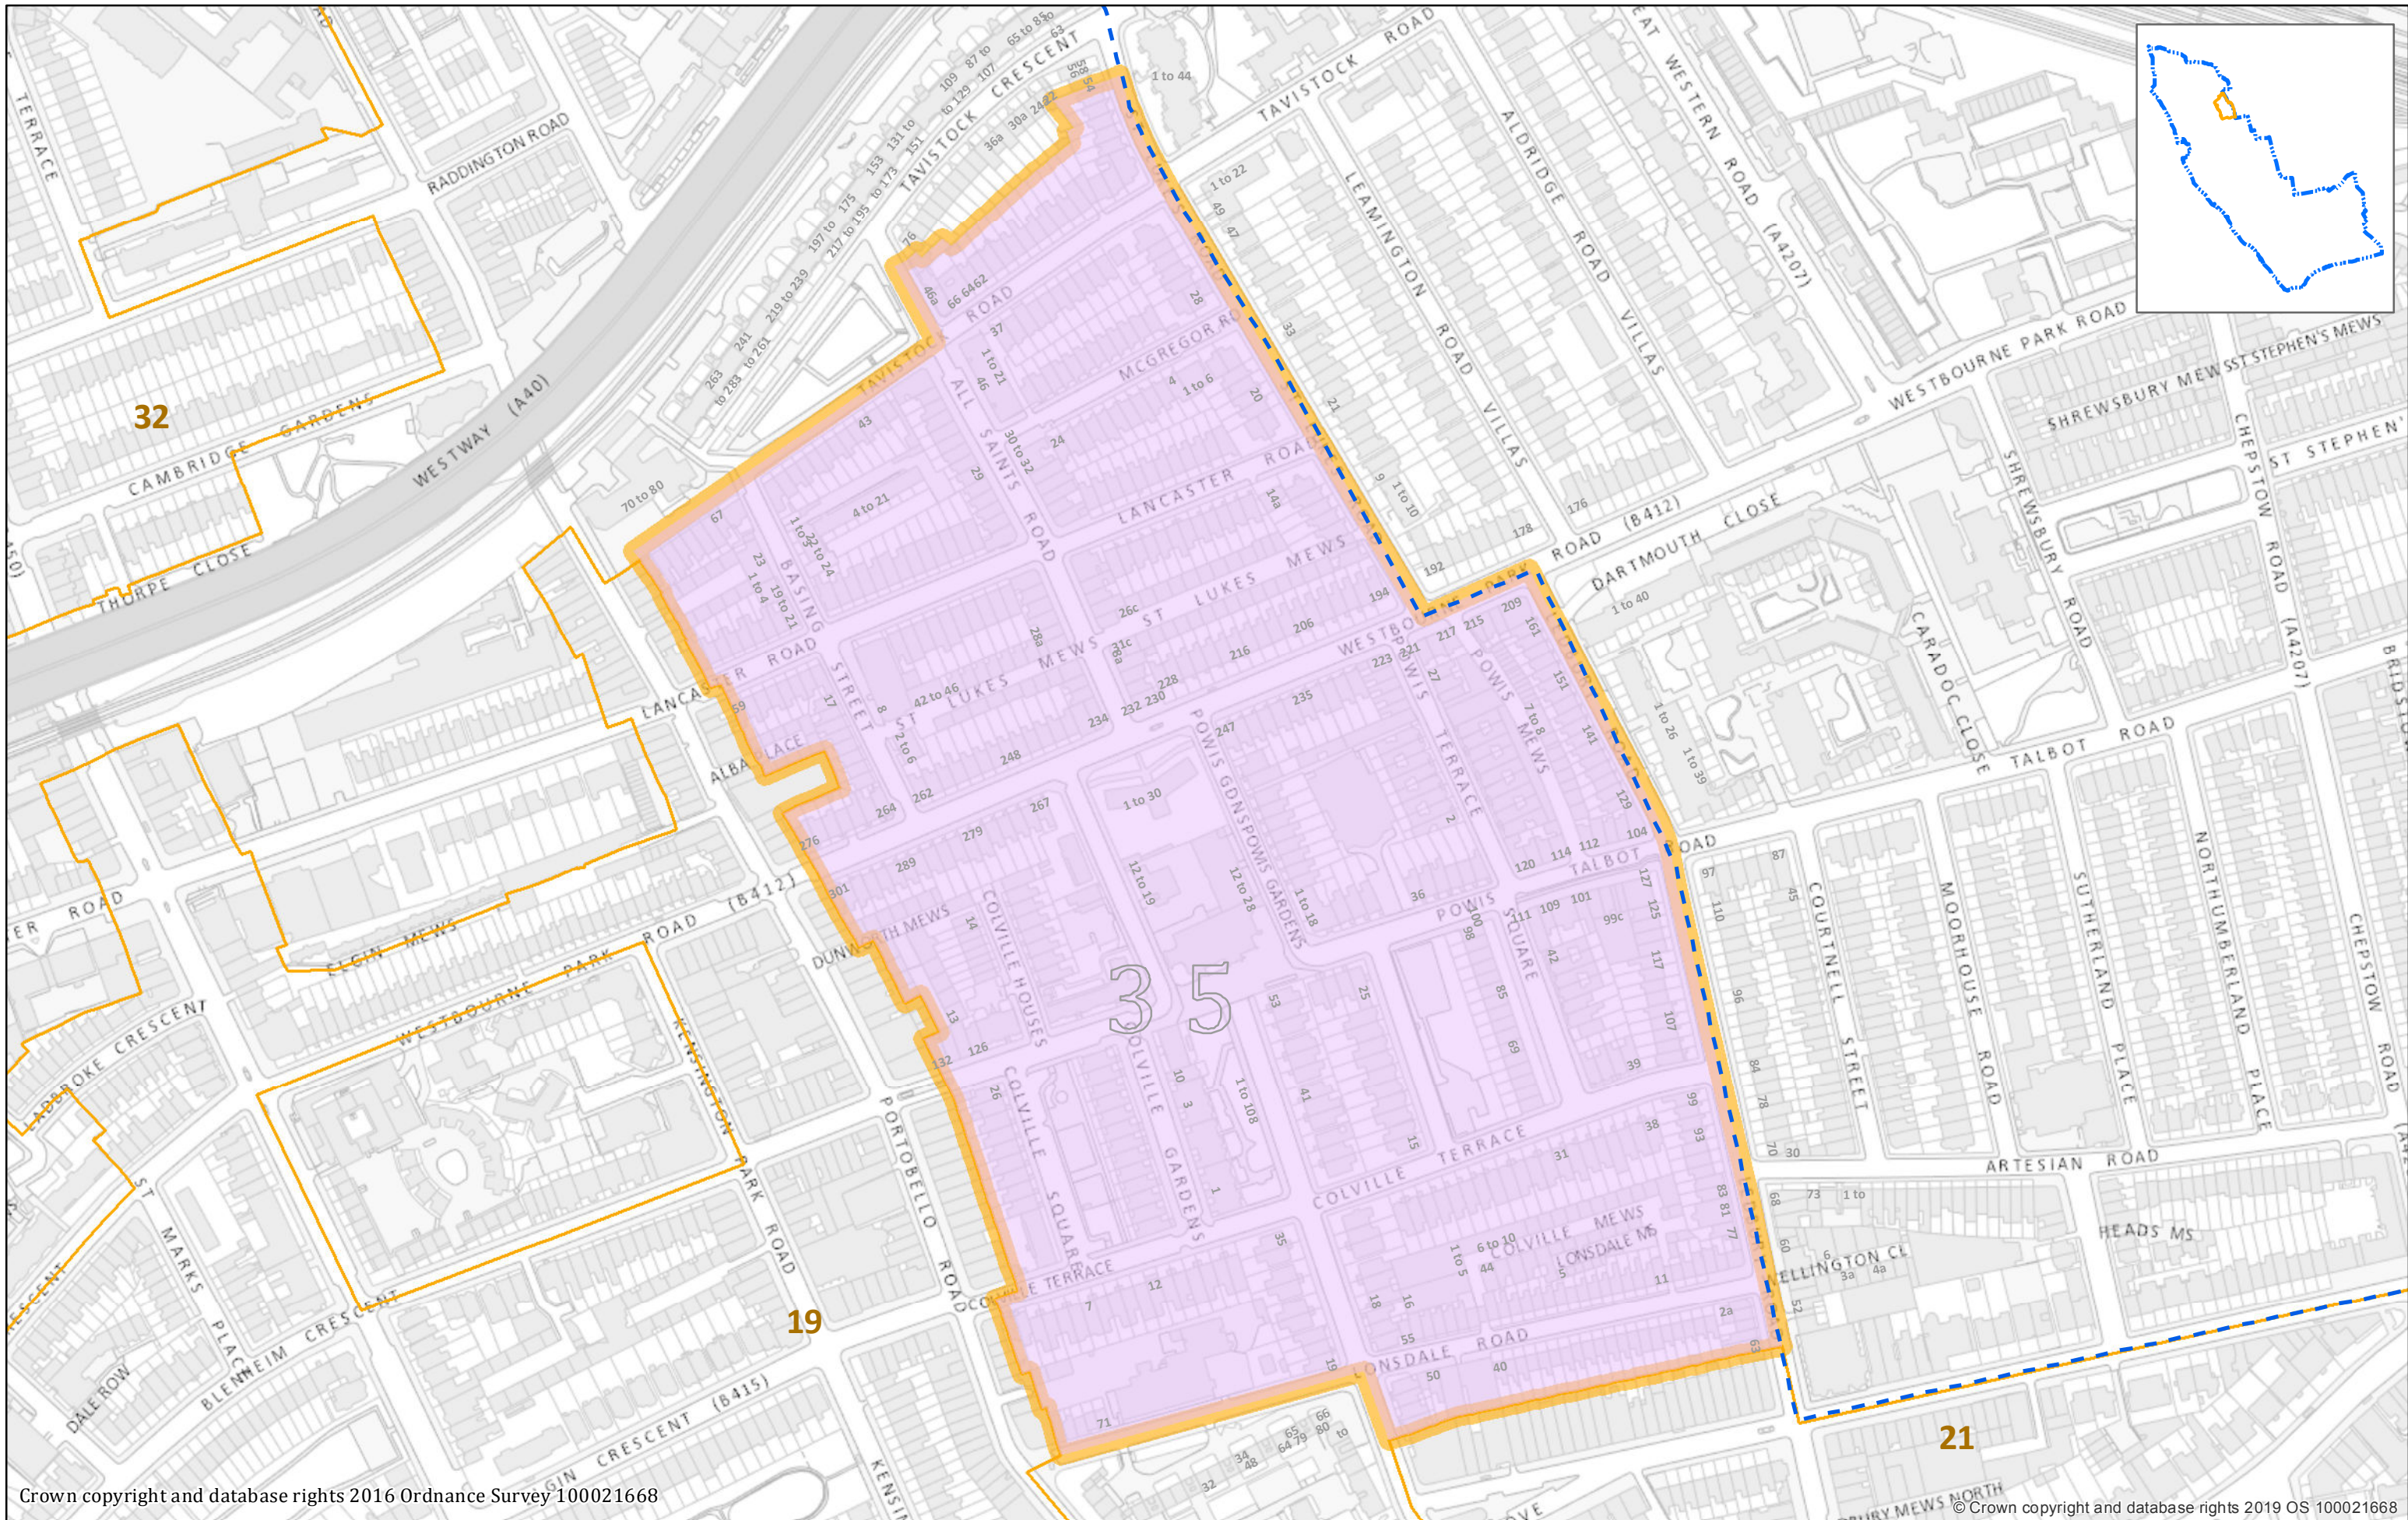

Estate Agents' Board Control Area for 35. Colville Conservation Area

Crown copyright and database rights 2016 Ordnance Survey 100021668

© Crown copyright and database rights 2019 OS 100021668

-  Royal Borough of Kensington and Chelsea Boundary
-  Regulation 7 - Estate Agents' Board Control Area
-  Boundary of Colville Conservation Area
-  Adjoining Conservation Area

Absolute Scale >>> 1:2,619 at A3

Map produced on 13/11/2019 by Shared GIS Services Team Ref: 0461