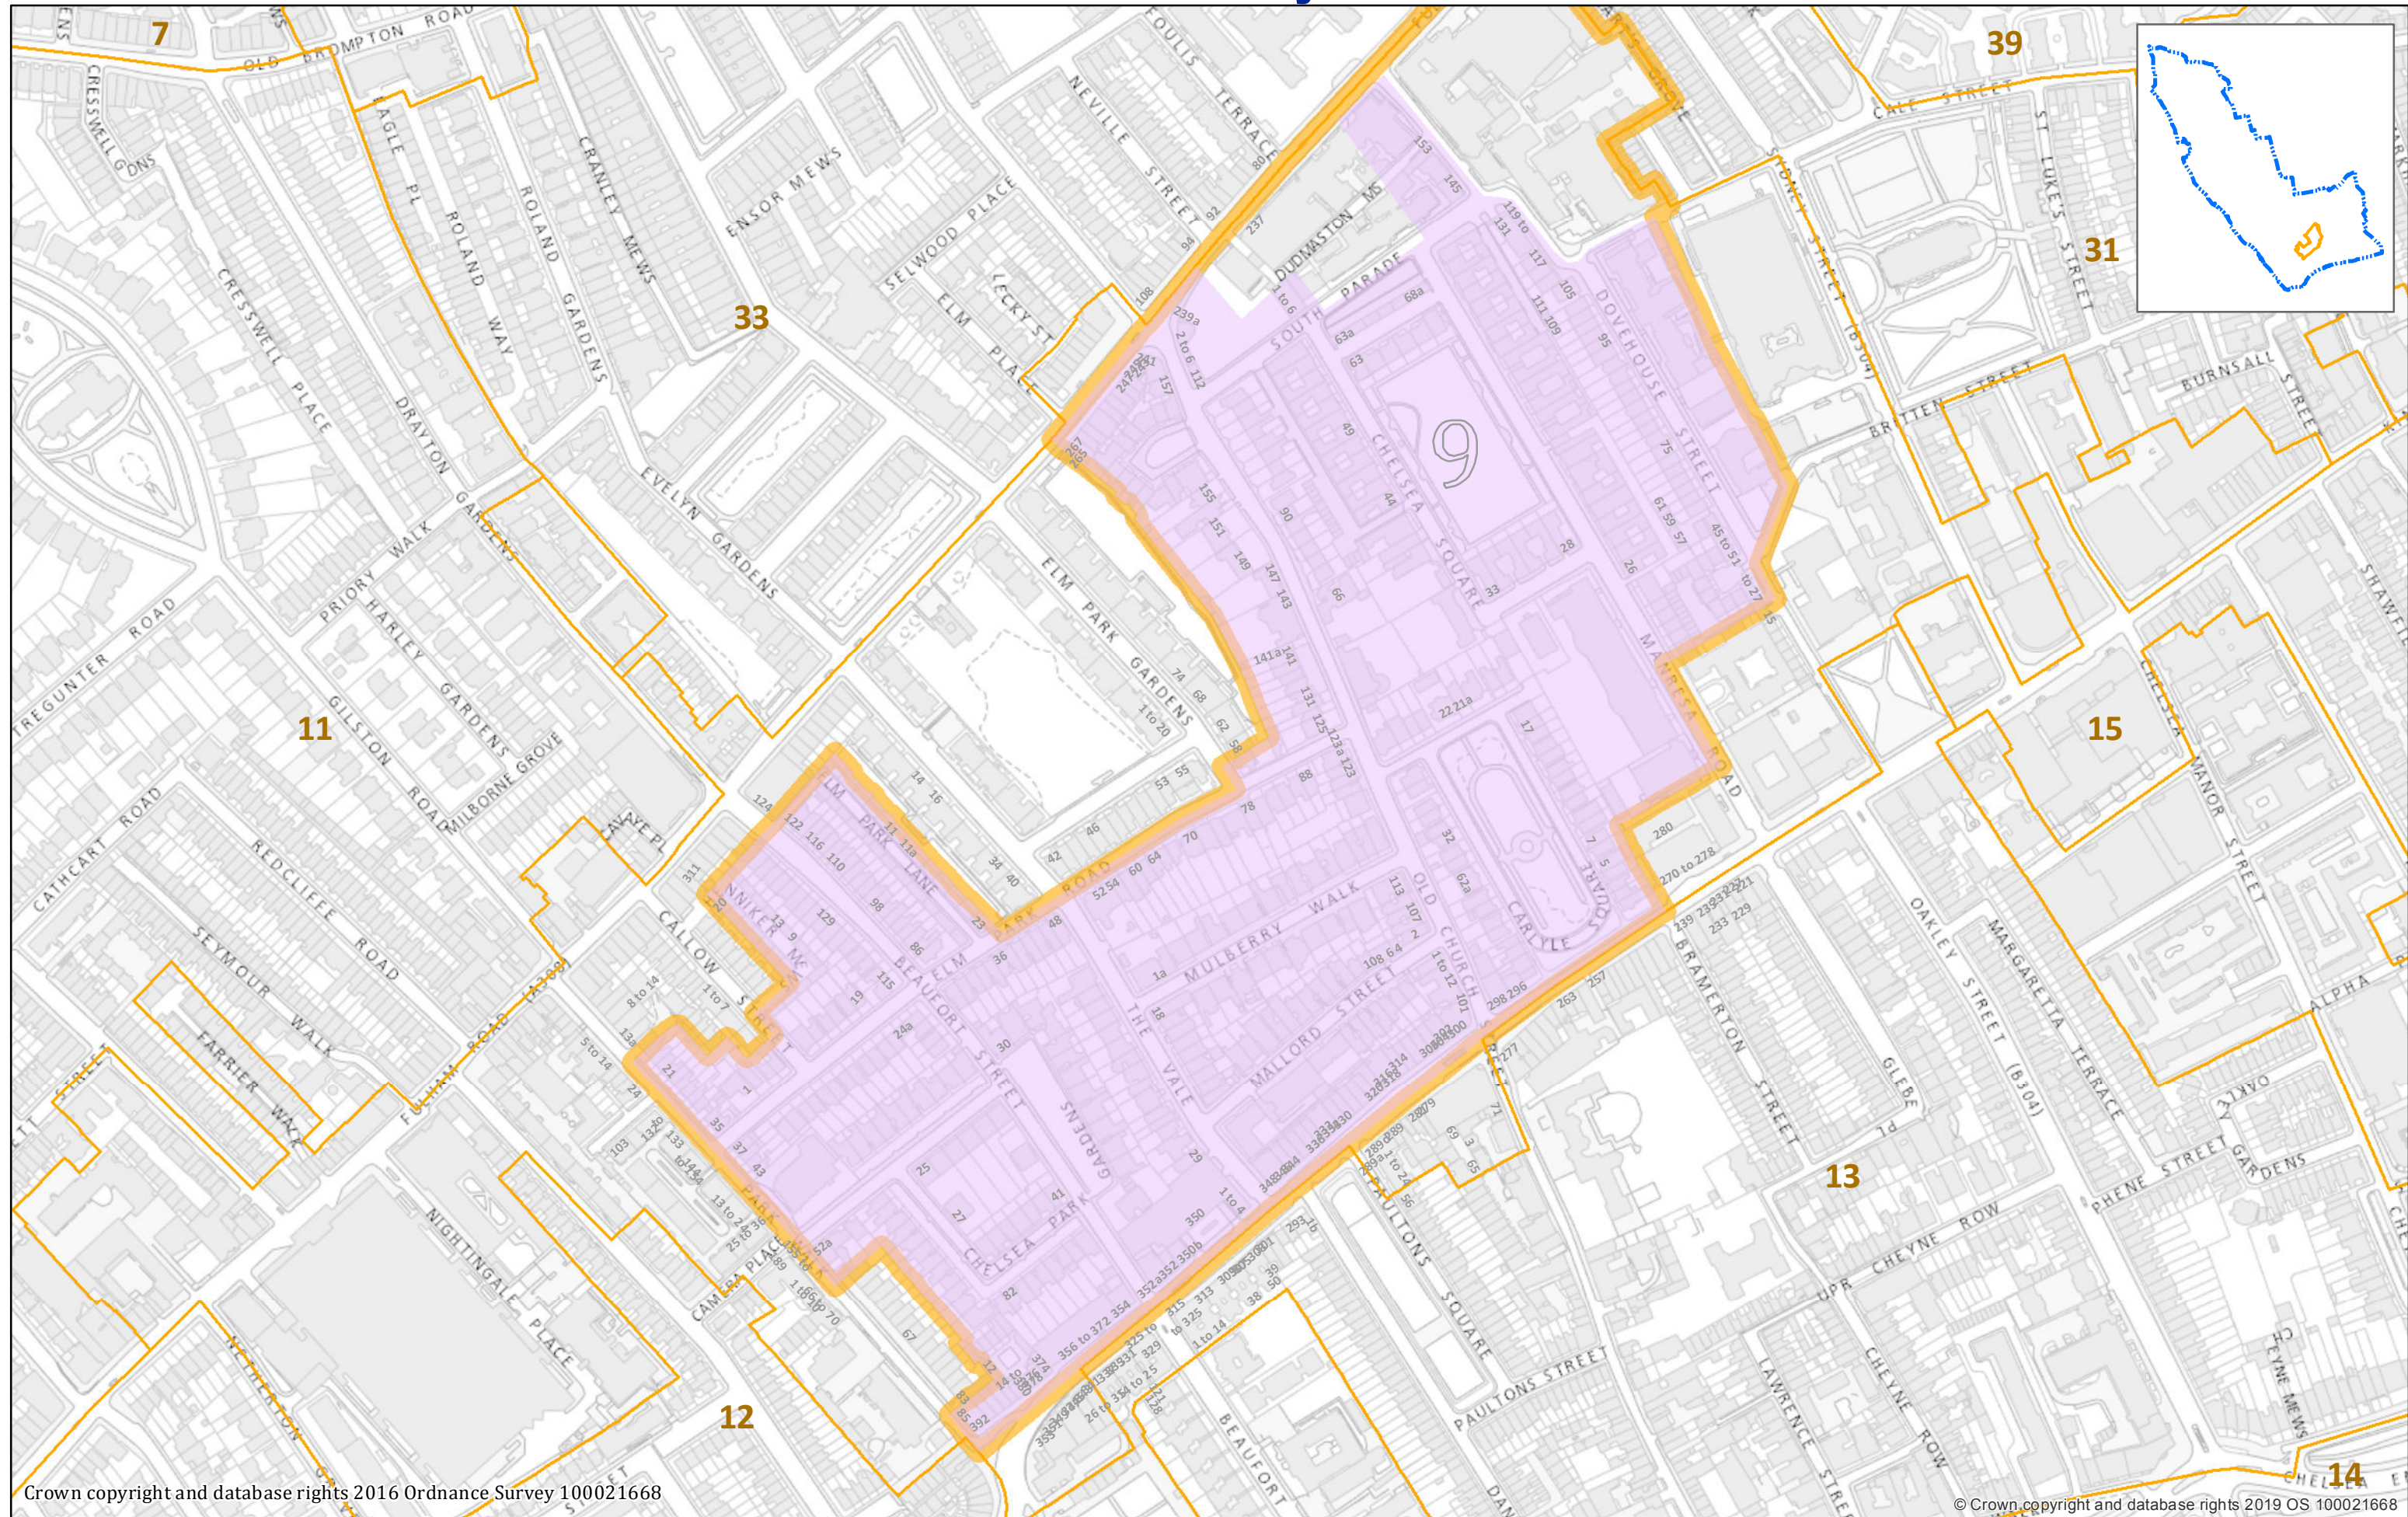

Estate Agents' Board Control Area for 9. Chelsea Park/Carlyle Conservation Area

Crown copyright and database rights 2016 Ordnance Survey 100021668

© Crown copyright and database rights 2019 OS 100021668

-  Royal Borough of Kensington and Chelsea Boundary
-  Regulation 7 - Estate Agents' Board Control Area
-  Boundary of Chelsea Park/Carlyle Conservation Area
-  Adjoining Conservation Area

Absolute Scale >>> 1:3,256 at A3

Map produced on 13/11/2019 by Shared GIS Services Team Ref: 0461