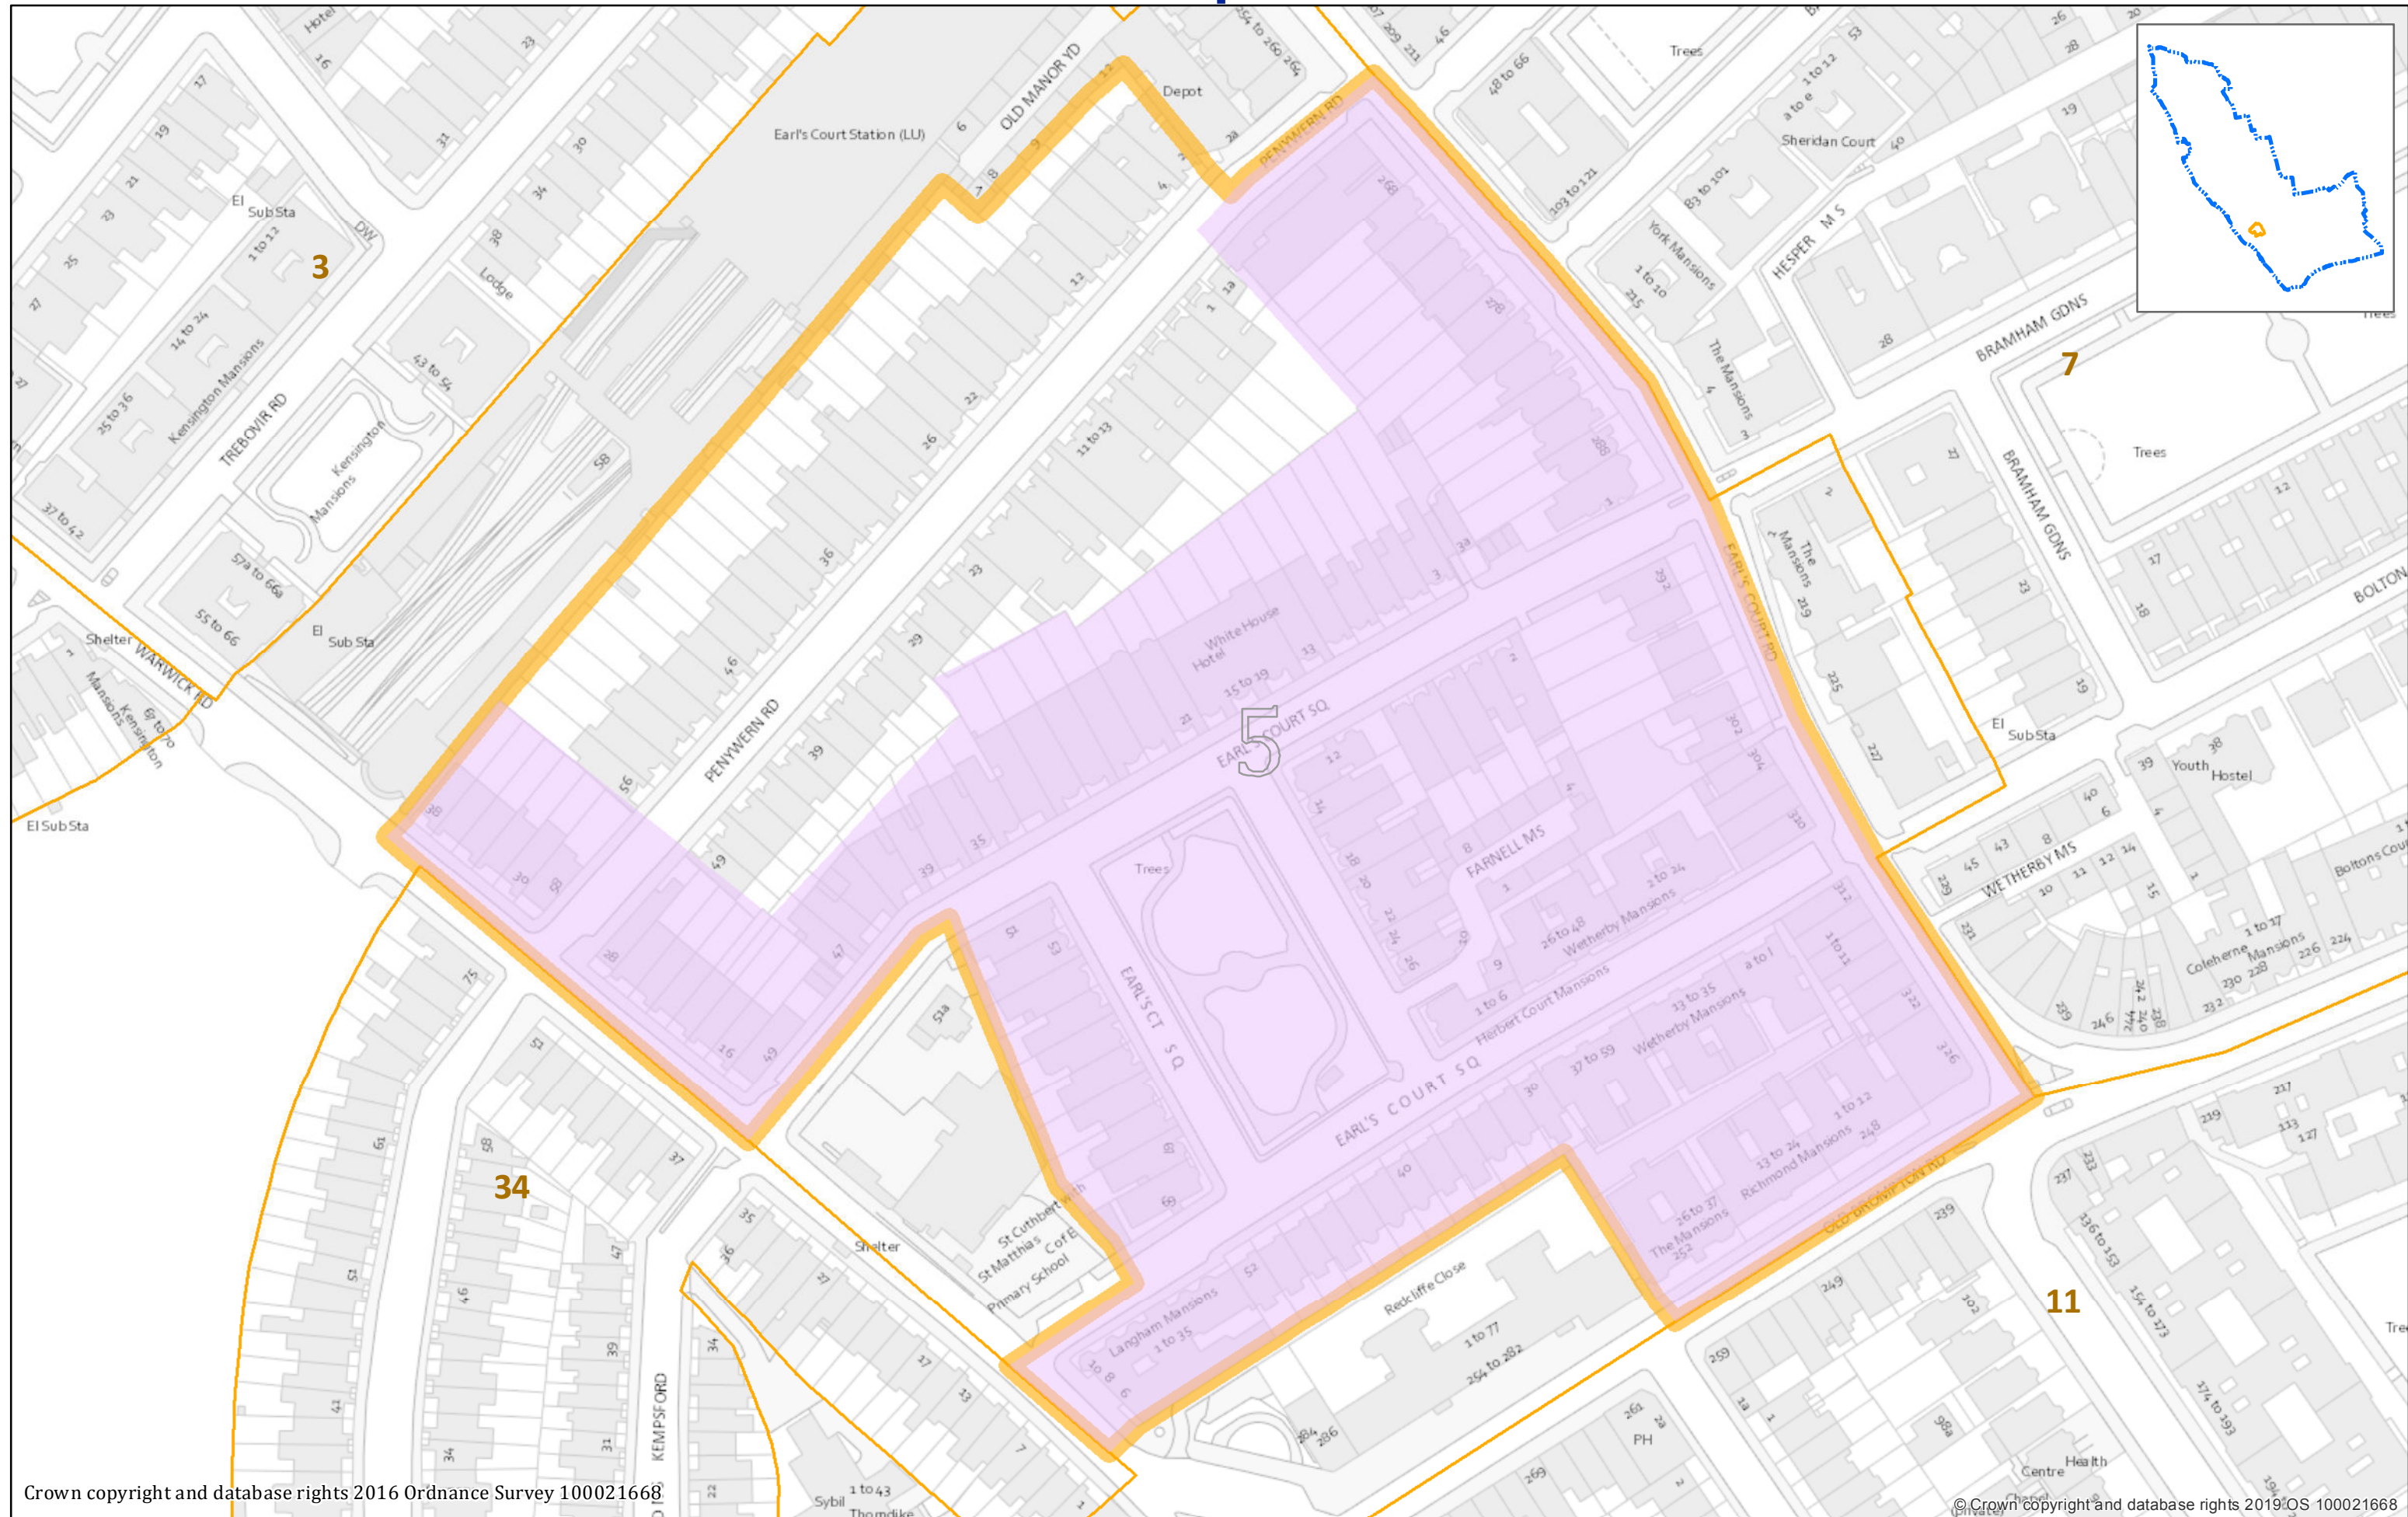

Estate Agents' Board Control Area for 5. Earl's Court Square Conservation Area

Absolute Scale >>> 1:1,354 at A3

Map produced on 13/11/2019 by Shared GIS Services Team Ref: 0461

Crown copyright and database rights 2016 Ordnance Survey 100021668

© Crown copyright and database rights 2019 OS 100021668

- Royal Borough of Kensington and Chelsea Boundary
- Regulation 7 - Estate Agents' Board Control Area
- Boundary of Earl's Court Square Conservation Area
- Adjoining Conservation Area