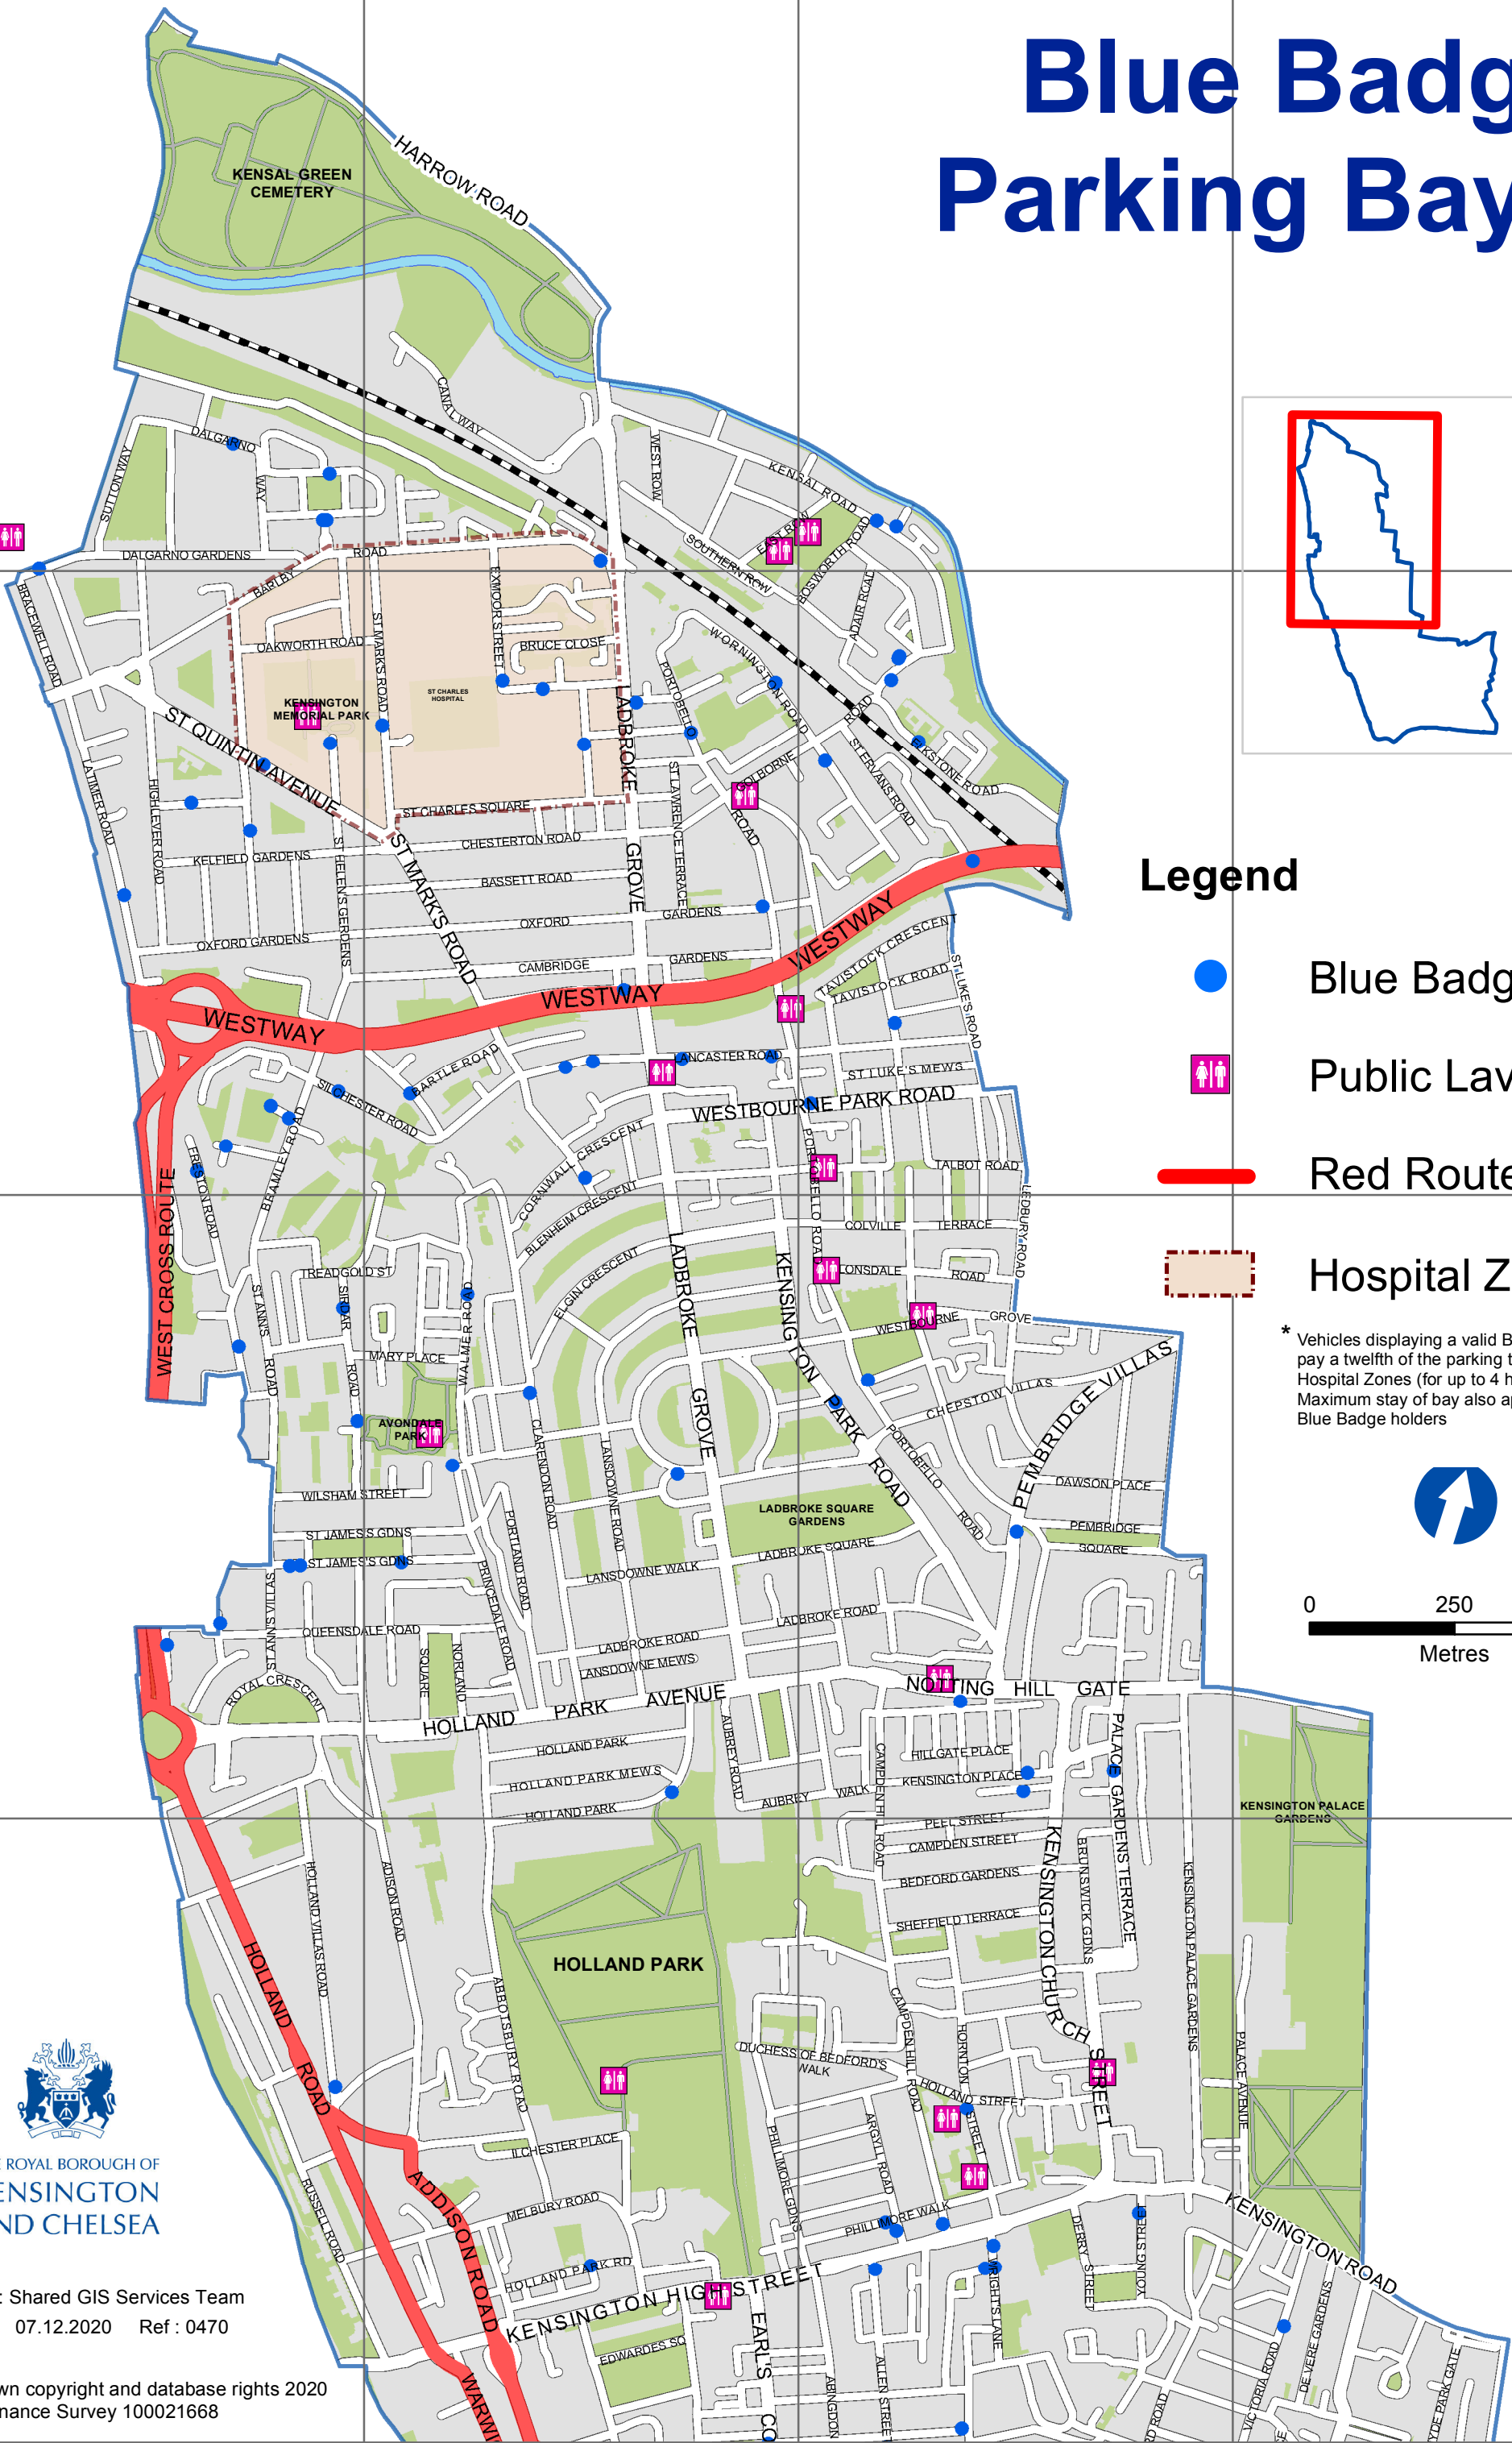

Blue Badge Parking Bays

Legend

-  Blue Badge Bays
-  Public Lavatories
-  Red Routes
-  Hospital Zones*

* Vehicles displaying a valid Blue Badge pay a twelfth of the parking tariff in Hospital Zones (for up to 4 hours). Maximum stay of bay also applies to Blue Badge holders

0 250 500
Metres

THE ROYAL BOROUGH OF
KENSINGTON
AND CHELSEA

Author: Shared GIS Services Team
Date: 07.12.2020 Ref: 0470

© Crown copyright and database rights 2020
Ordnance Survey 100021668

Blue Badge Parking Bays

THE ROYAL BOROUGH OF
KENSINGTON
AND CHELSEA

Legend

- Blue Badge Bays
- Public Lavatories
- Red Routes
- Hospital Zones*

0 125 250 500 Metres

Author: Shared GIS Services Team
Date: 07.12.2020
Ref: 0470

© Crown copyright and database rights 2020 Ordnance Survey 100021668