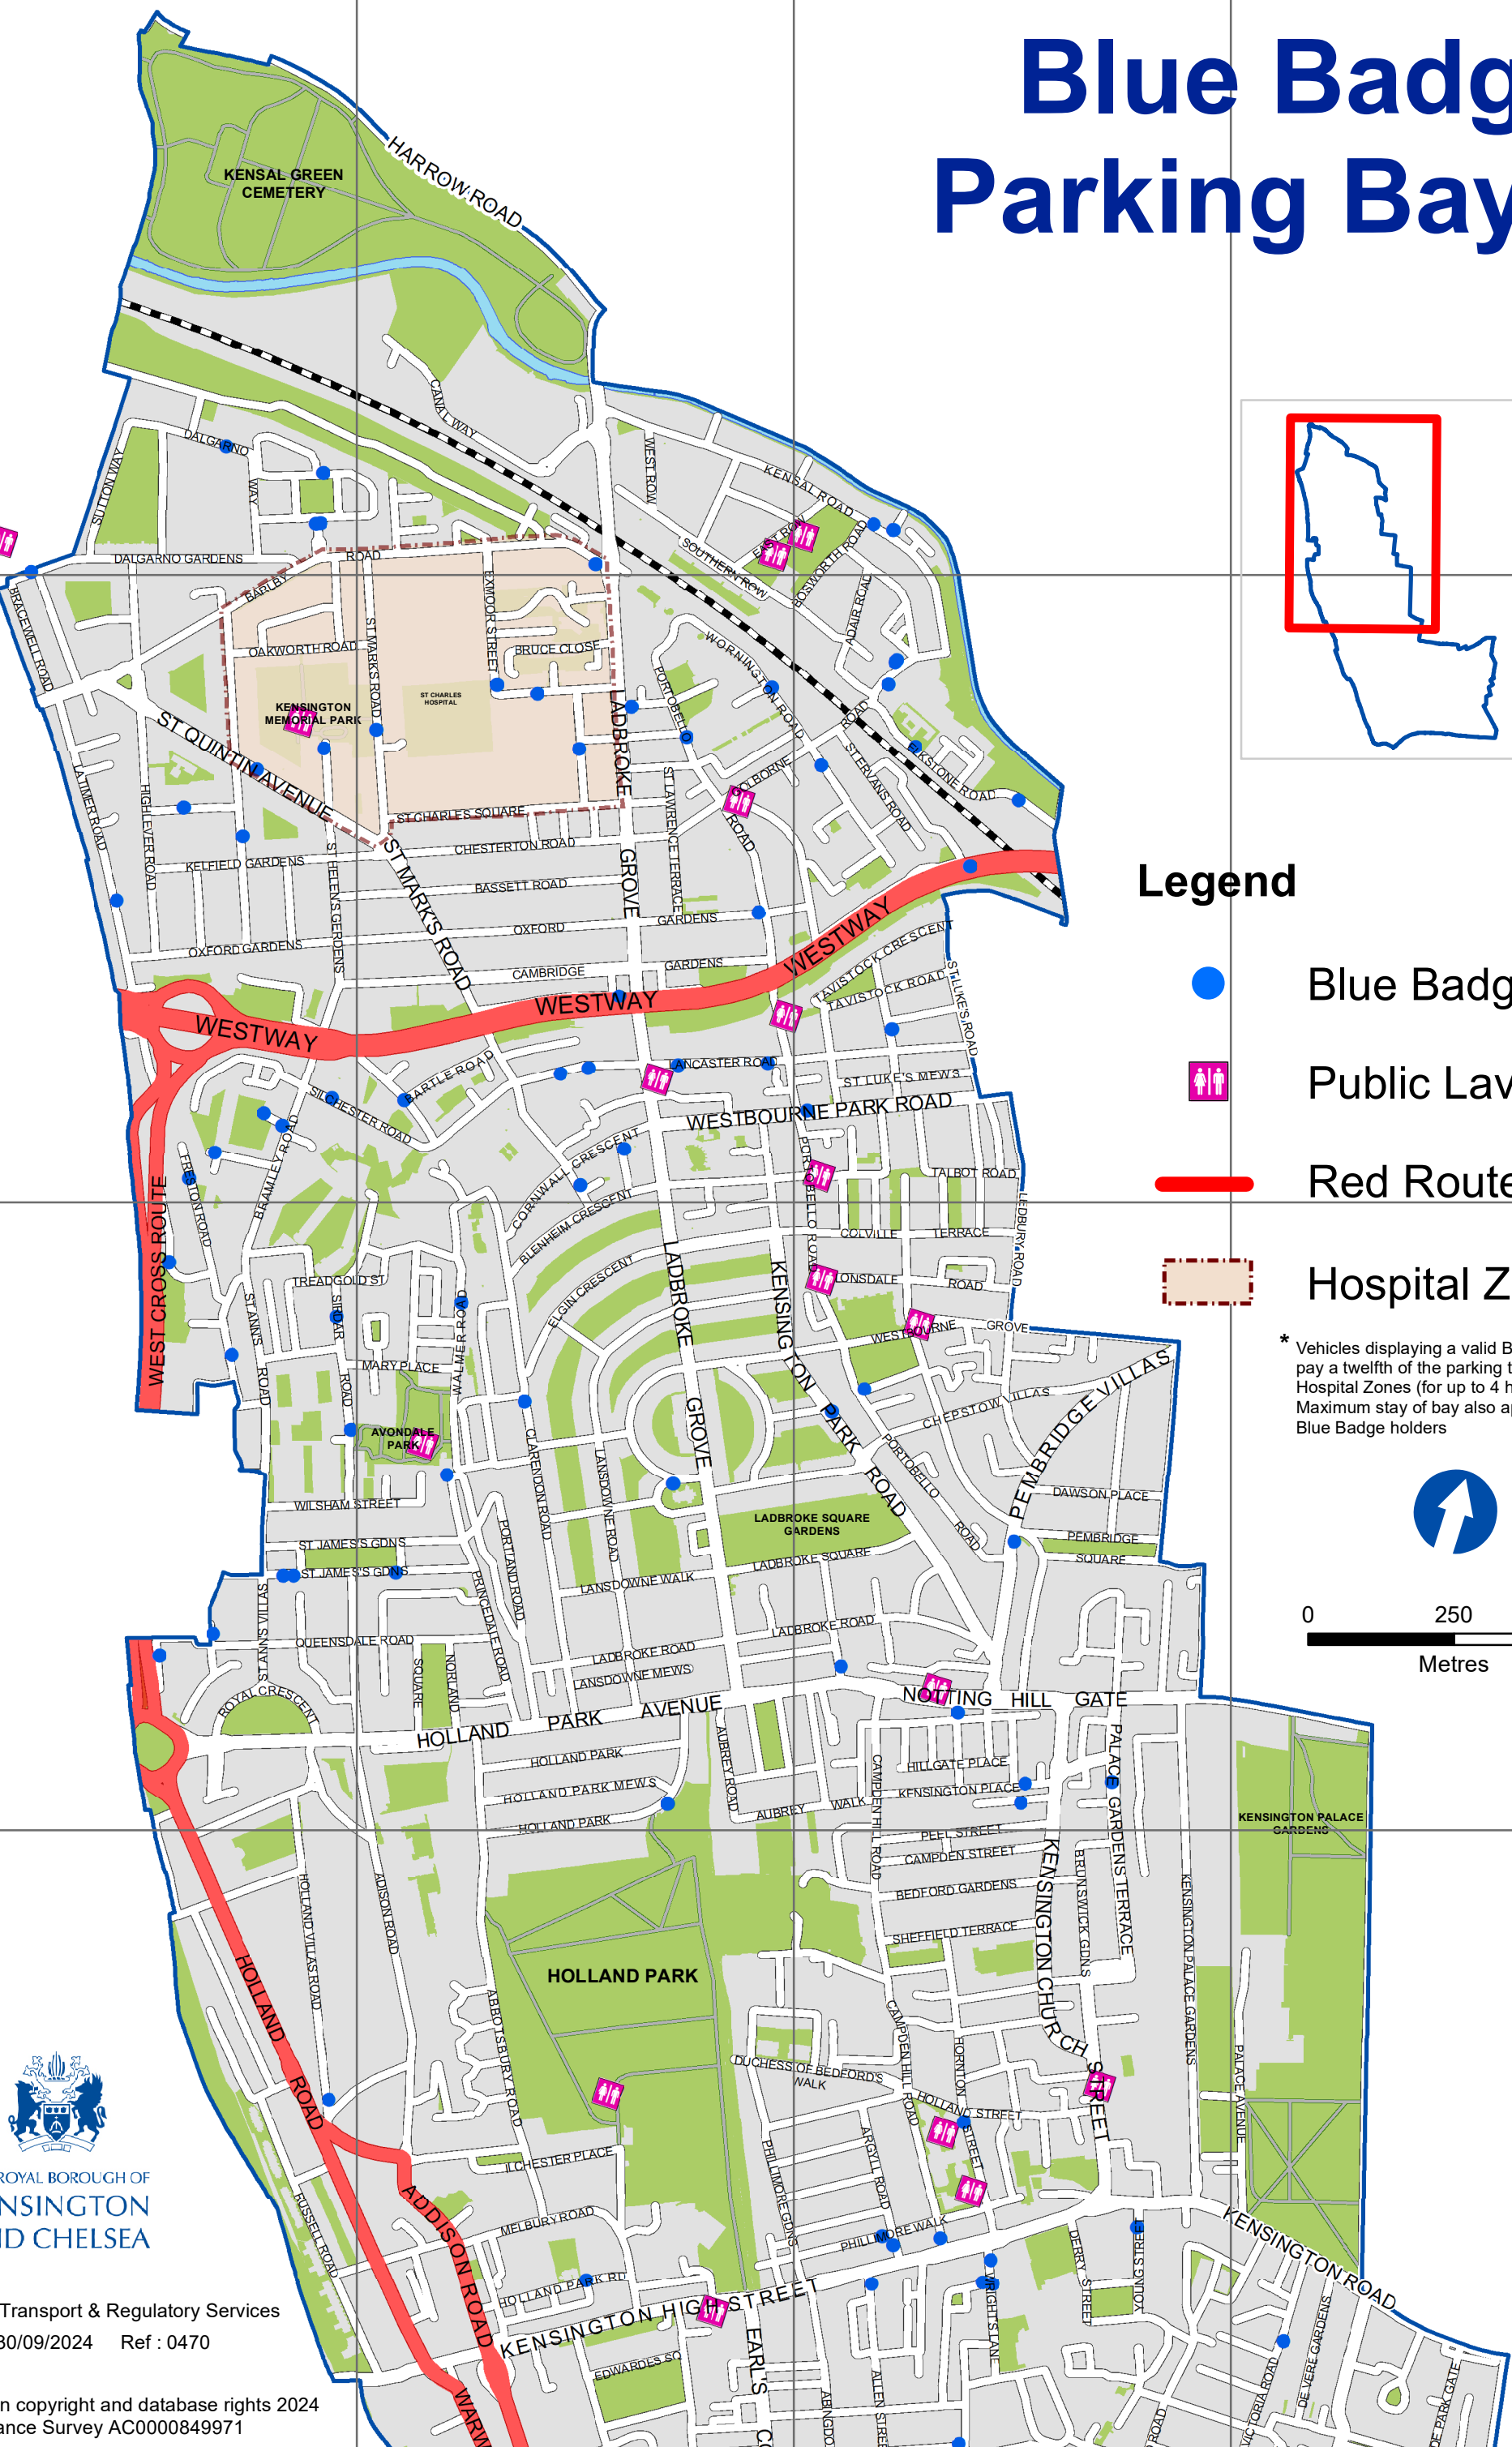

Blue Badge Parking Bays

Legend

-  Blue Badge Bays
-  Public Lavatories
-  Red Routes
-  Hospital Zones*

* Vehicles displaying a valid Blue Badge pay a twelfth of the parking tariff in Hospital Zones (for up to 4 hours). Maximum stay of bay also applies to Blue Badge holders

0 250 500
Metres

THE ROYAL BOROUGH OF
KENSINGTON
AND CHELSEA

Author: Transport & Regulatory Services
Date: 30/09/2024 Ref: 0470

© Crown copyright and database rights 2024
Ordnance Survey AC0000849971

Blue Badge Parking Bays

THE ROYAL BOROUGH OF
KENSINGTON
AND CHELSEA

Legend

- Blue Badge Bays
- Public Lavatories
- Red Routes
- Hospital Zones*

Author: Transport & Regulatory Services

Date: 30/09/2024 | Ref: 0470

© Crown copyright and database rights 2024 Ordnance Survey AC000084997