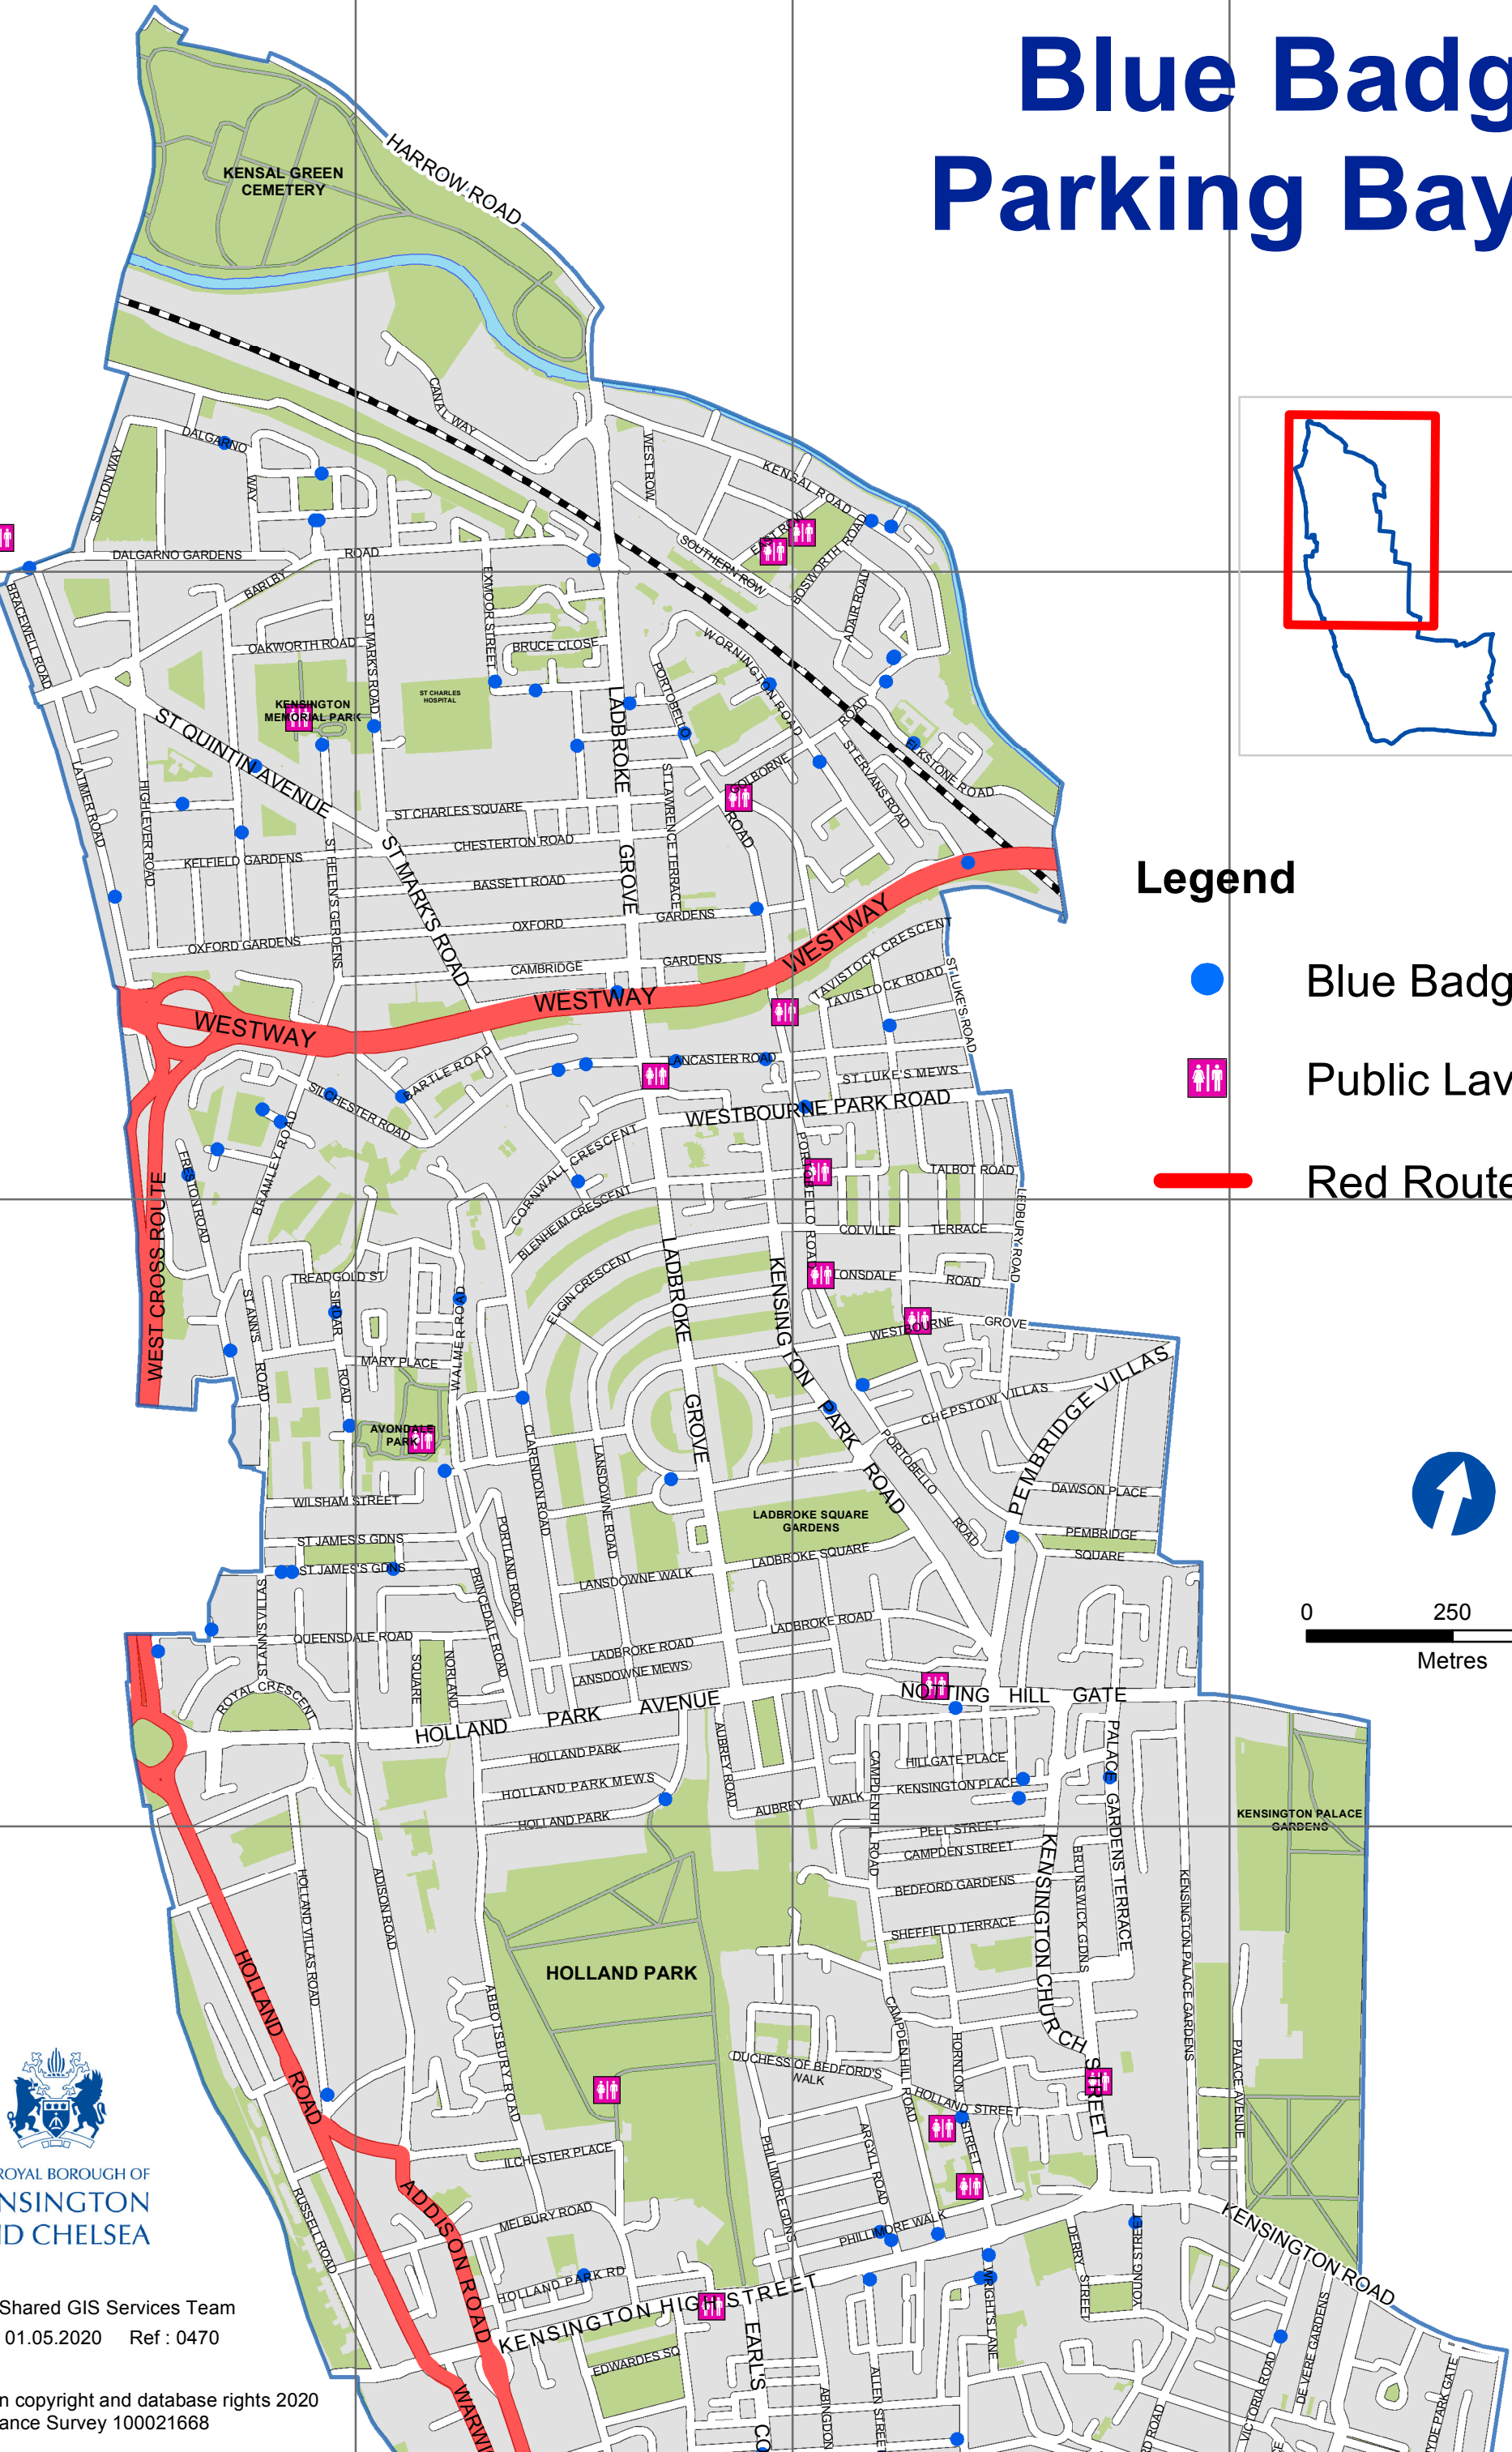

# Blue Badge Parking Bays

## Legend

- Blue Badge Bays
-  Public Lavatories
- Red Routes

0 250 500  
Metres

THE ROYAL BOROUGH OF  
KENSINGTON  
AND CHELSEA

Author: Shared GIS Services Team  
Date: 01.05.2020 Ref: 0470

© Crown copyright and database rights 2020  
Ordnance Survey 100021668

# Blue Badge Parking Bays

THE ROYAL BOROUGH OF  
KENSINGTON  
AND CHELSEA

## Legend

- Blue Badge Bays
- Public Lavatories
- Red Routes

Author: Shared GIS Services Team  
Date: 01.05.2020  
Ref: 0470