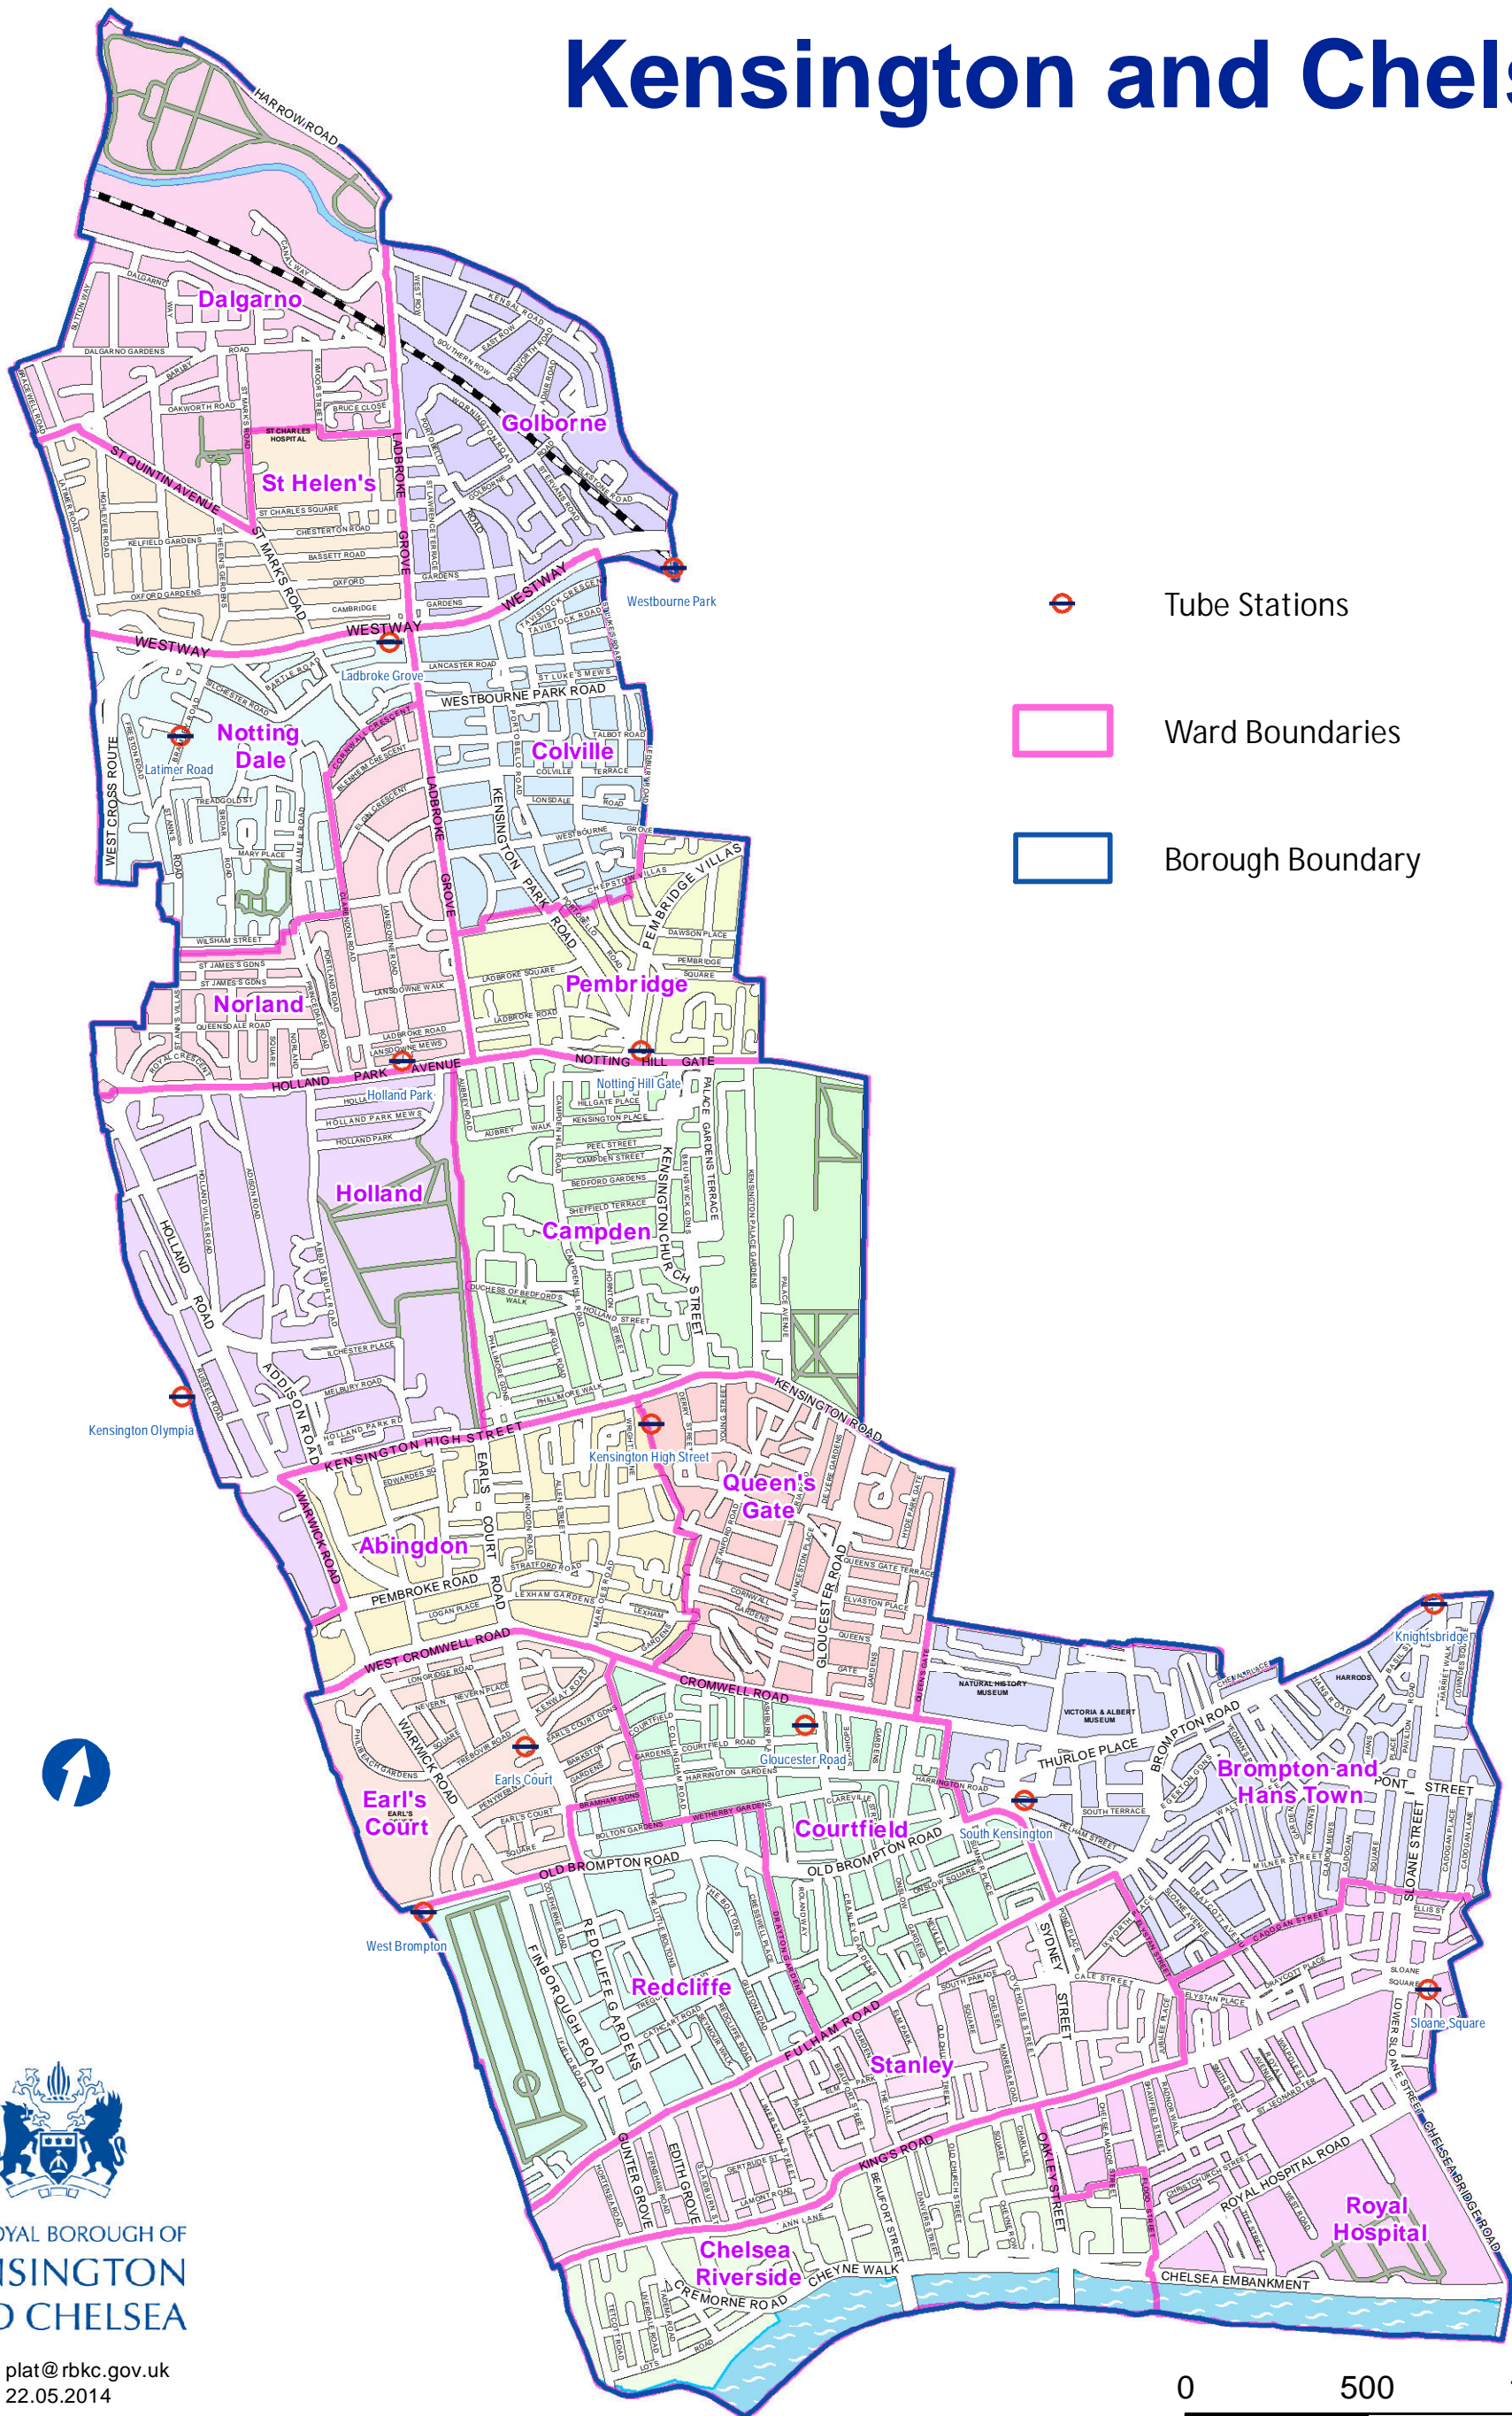

The Royal Borough of Kensington and Chelsea

-  Tube Stations
-  Ward Boundaries
-  Borough Boundary

THE ROYAL BOROUGH OF
KENSINGTON
AND CHELSEA

Author: plat@rbkc.gov.uk
Date: 22.05.2014

© Crown Copyright. All rights reserved. The Royal Borough of Kensington and Chelsea Licence No 100021668 (2014)