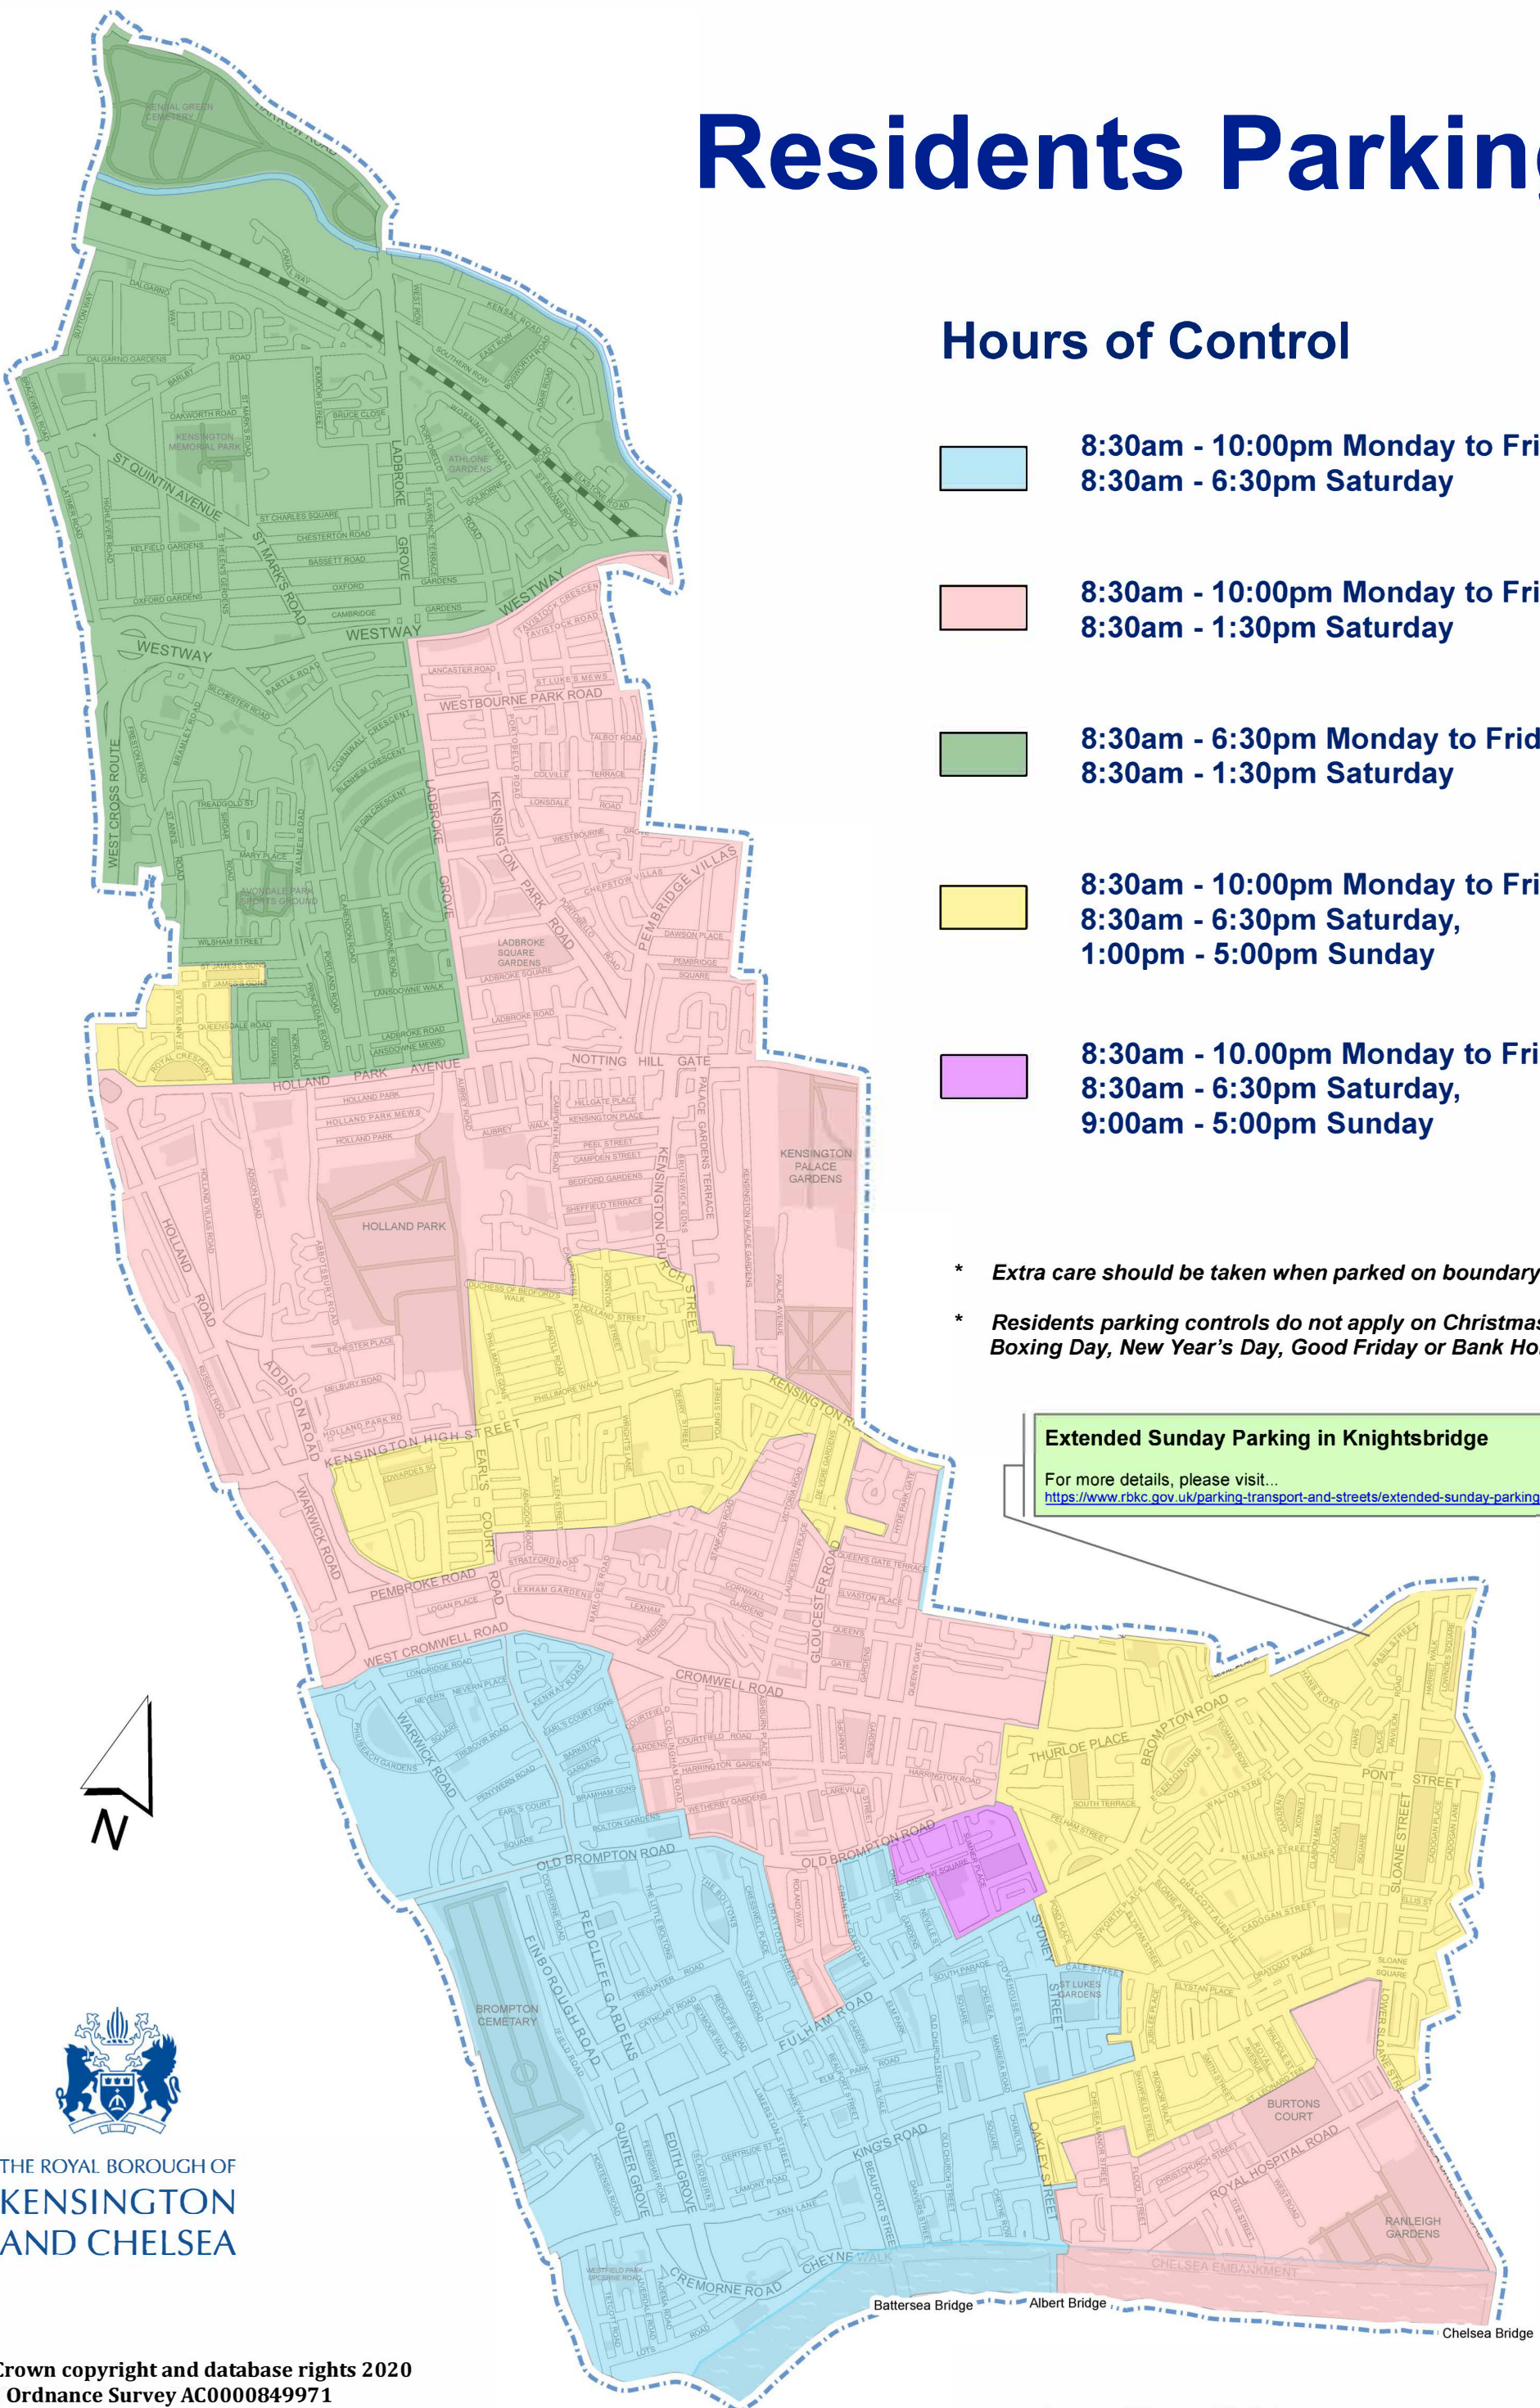

Residents Parking

Hours of Control

-  8:30am - 10:00pm Monday to Friday,
8:30am - 6:30pm Saturday
-  8:30am - 10:00pm Monday to Friday,
8:30am - 1:30pm Saturday
-  8:30am - 6:30pm Monday to Friday,
8:30am - 1:30pm Saturday
-  8:30am - 10:00pm Monday to Friday,
8:30am - 6:30pm Saturday,
1:00pm - 5:00pm Sunday
-  8:30am - 10.00pm Monday to Friday,
8:30am - 6:30pm Saturday,
9:00am - 5:00pm Sunday

- * *Extra care should be taken when parked on boundary roads.*
- * *Residents parking controls do not apply on Christmas Day, Boxing Day, New Year's Day, Good Friday or Bank Holidays*

Extended Sunday Parking in Knightsbridge
 For more details, please visit...
<https://www.rbkc.gov.uk/parking-transport-and-streets/extended-sunday-parking-knightsbridge>

THE ROYAL BOROUGH OF
**KENSINGTON
 AND CHELSEA**