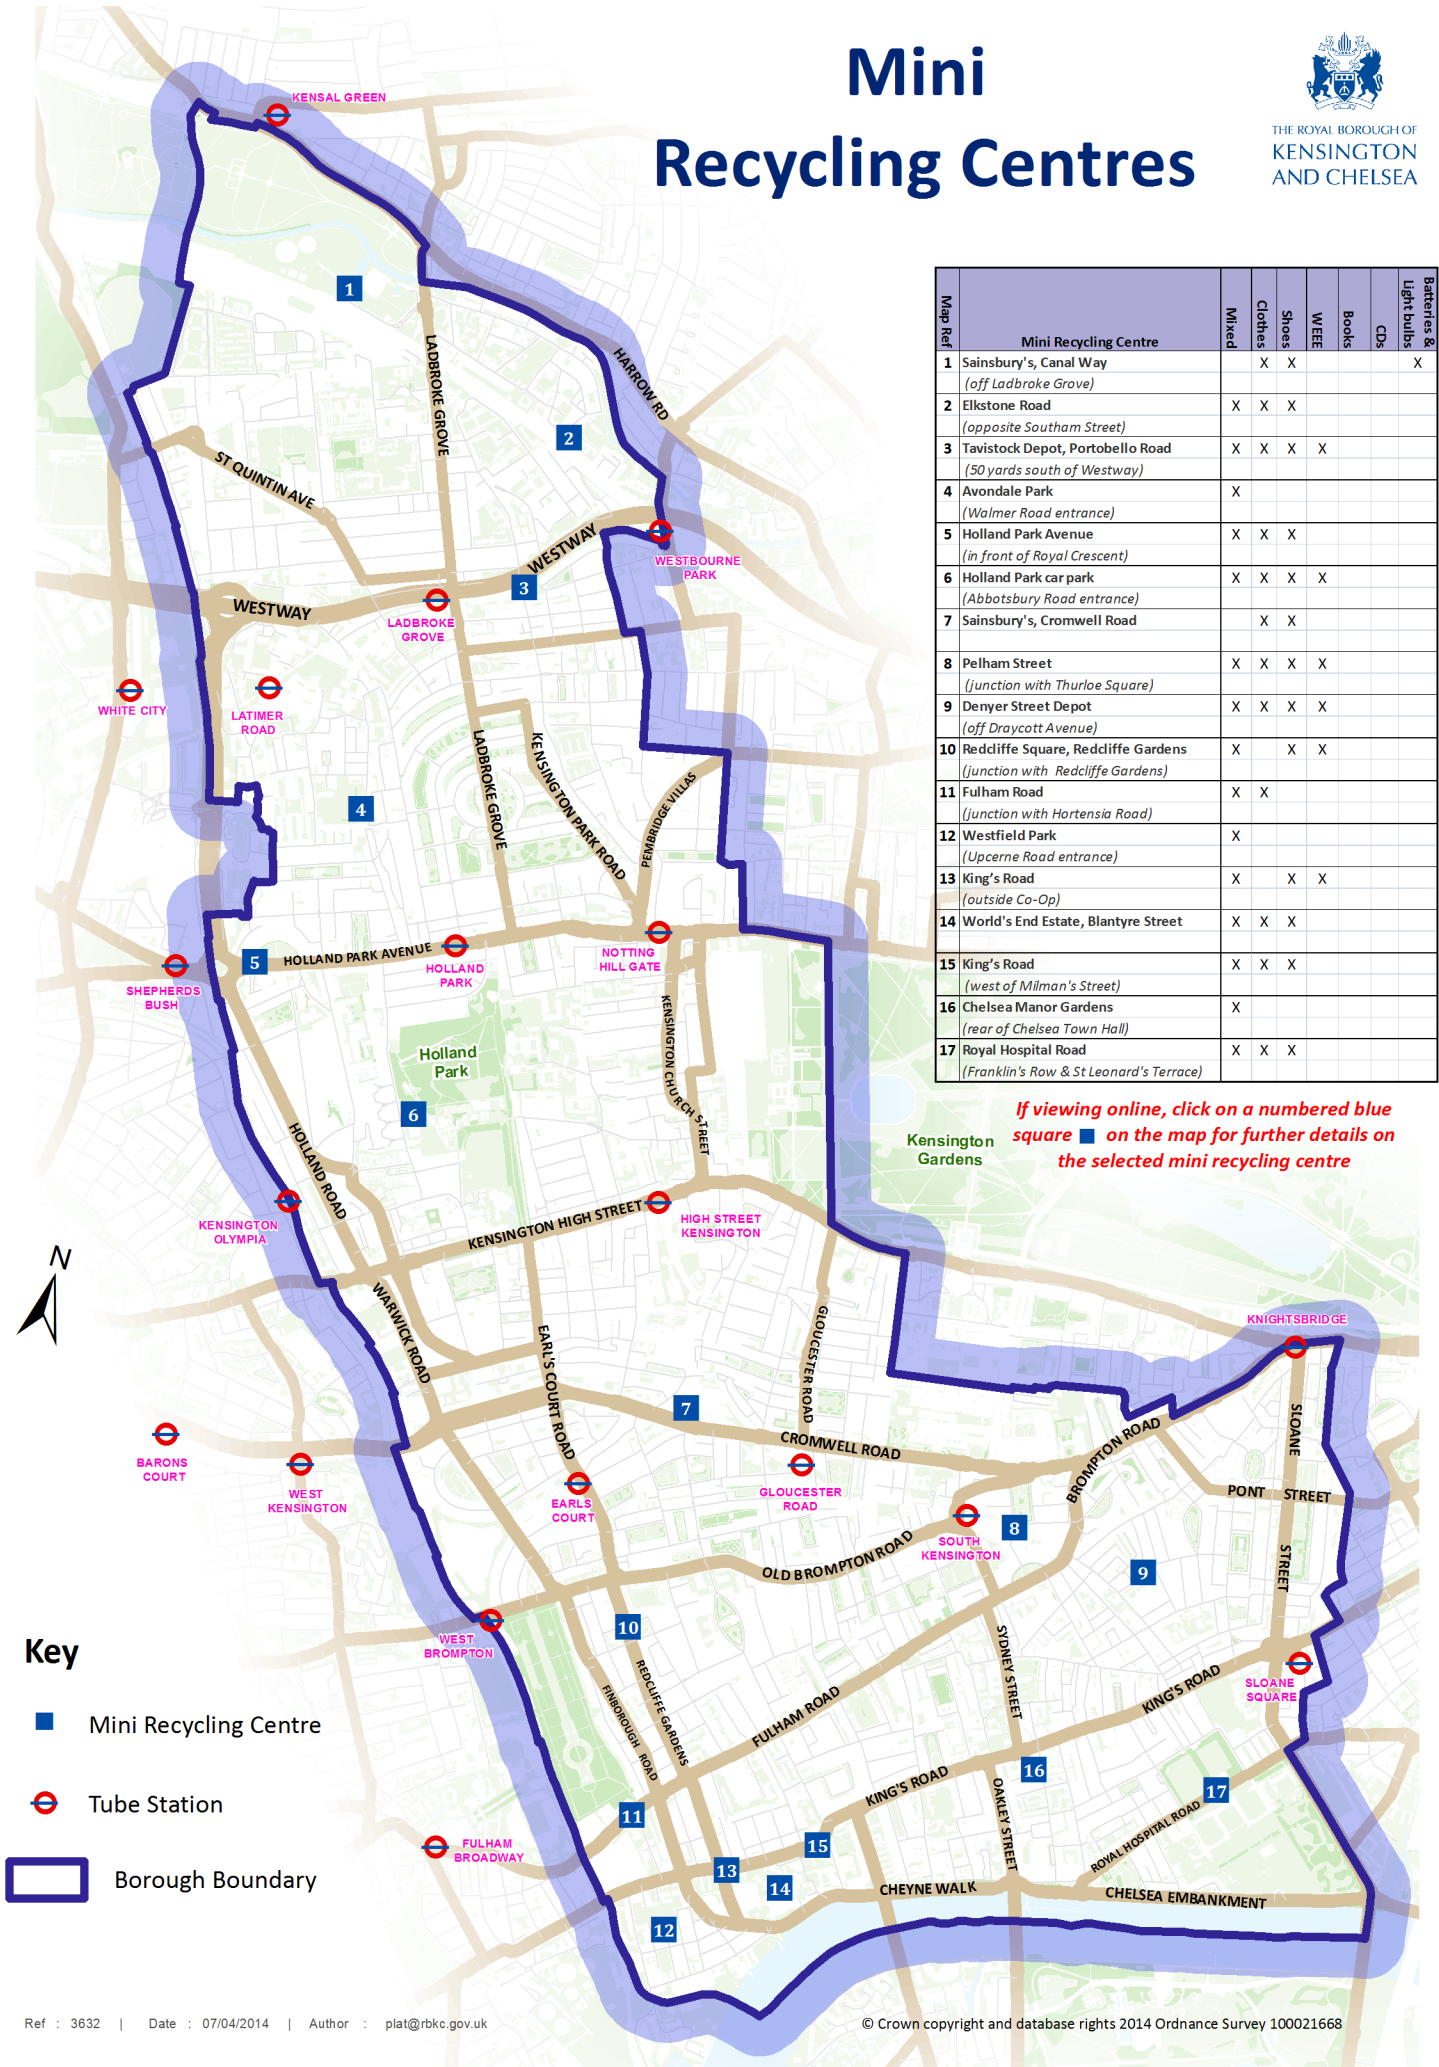

Mini Recycling Centres

THE ROYAL BOROUGH OF
KENSINGTON
AND CHELSEA

Map Ref	Mini Recycling Centre	Mixed	Clothes	Shoes	WEEE	Books	CDs	Batteries & Light bulbs
1	Sainsbury's, Canal Way (off Ladbroke Grove)	X	X					X
2	Elkstone Road (opposite Southam Street)	X	X	X				
3	Tavistock Depot, Portobello Road (50 yards south of Westway)	X	X	X	X			
4	Avondale Park (Walmer Road entrance)	X						
5	Holland Park Avenue (in front of Royal Crescent)	X	X	X				
6	Holland Park car park (Abbotsbury Road entrance)	X	X	X	X			
7	Sainsbury's, Cromwell Road		X	X				
8	Pelham Street (junction with Thurloe Square)	X	X	X	X			
9	Denyer Street Depot (off Draycott Avenue)	X	X	X	X			
10	Redcliffe Square, Redcliffe Gardens (junction with Redcliffe Gardens)	X		X	X			
11	Fulham Road (junction with Hortensia Road)	X	X					
12	Westfield Park (Upcerne Road entrance)	X						
13	King's Road (outside Co-Op)	X		X	X			
14	World's End Estate, Blantyre Street	X	X	X				
15	King's Road (west of Milman's Street)	X	X	X				
16	Chelsea Manor Gardens (rear of Chelsea Town Hall)	X						
17	Royal Hospital Road (Franklin's Row & St Leonard's Terrace)	X	X	X				

If viewing online, click on a numbered blue square on the map for further details on the selected mini recycling centre

- Key**
- Mini Recycling Centre
 - Tube Station
 - Borough Boundary